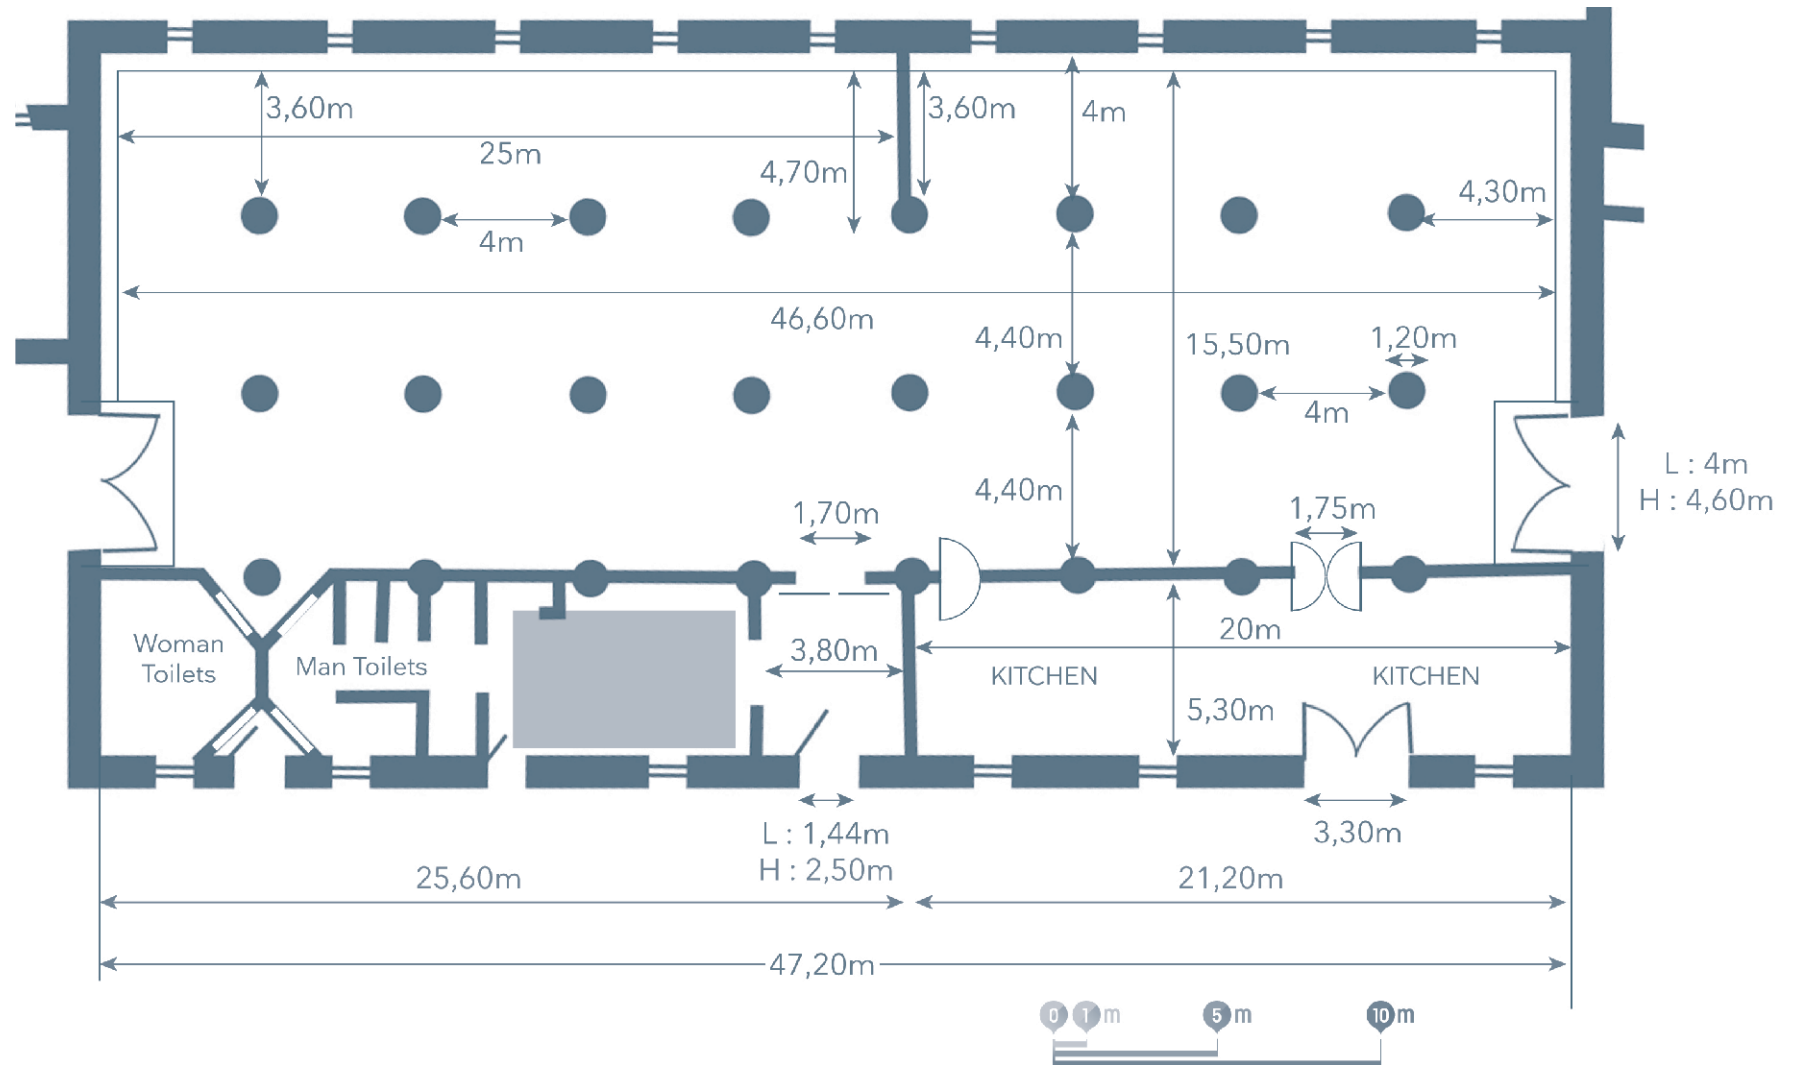

## La Grande Abbaye de la Ramée

PLACEMENT	CAPACITY
Theatre	450
Dinner	350
Cocktail	550
School   Table 180*80 / 3 pax	250

- ▶ Height : 20,71 m
- ▶ Beam height : 6,51 m
- ▶ Step of two large double doors : H 10 cm