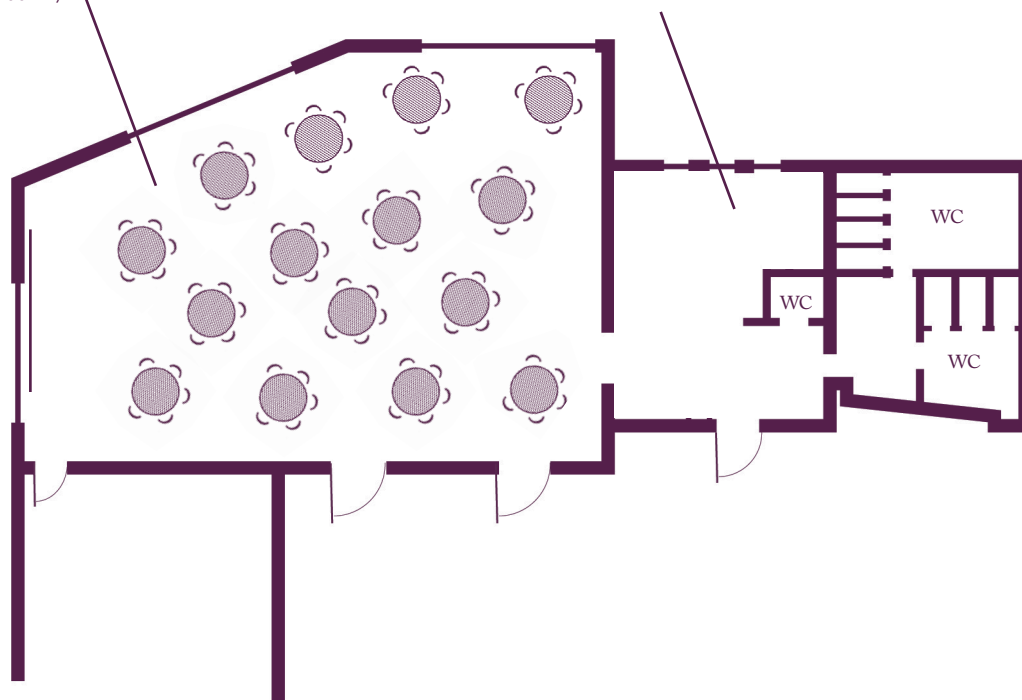

Your meeting rooms

Room layouts adapted to your specific meeting requirements

La Galerie des Voyages et des Consignes / Space World cafe

Salle des Voyages et des Consignes

75 Participants
(200 m²)

Salon Vasco de Gama

The home of seminars
Châteaufarm'

Châteaufarm' Château de Fillerval

Your meeting rooms

Room layouts adapted to your specific meeting requirements

La Galerie des Cartes - Ground floor West

The home of seminars
Châteauform'

Châteauform' Château de Fillerval

Your meeting rooms

Room layouts adapted to your specific meeting requirements

La Galerie des Cartes - Ground floor East

The home of seminars
Châteauform'

Châteauform' Château de Fillerval

Your meeting rooms

Room layouts adapted to your specific meeting requirements

L'Observatoire - Ground floor

The home of seminars
Châteauform'

Châteauform' Château de Fillerval

Your meeting rooms

Room layouts adapted to your specific meeting requirements