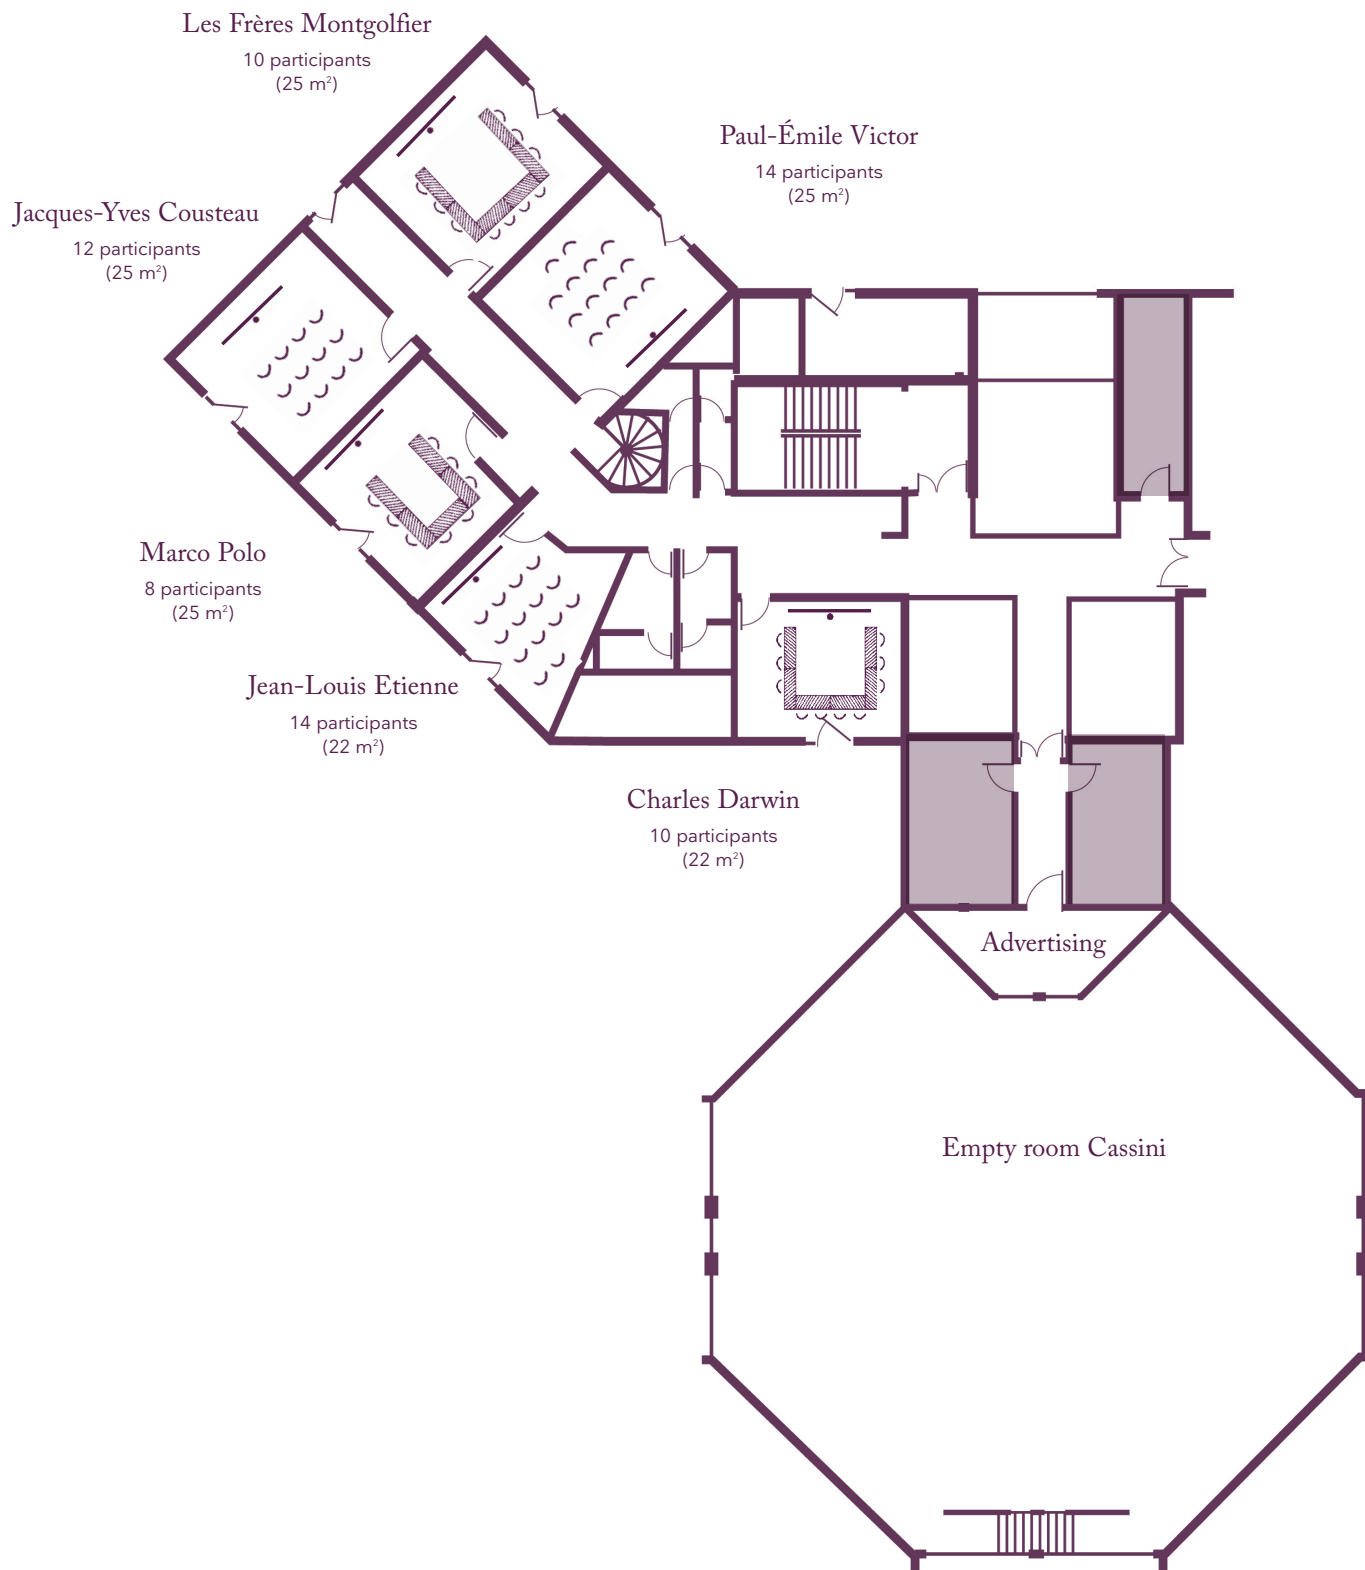

Your meeting rooms

Room layouts adapted to your specific meeting requirements

L'Observatoire - 1st floor

The home of seminars
Châteauform'

Châteauform' Château de Fillerval