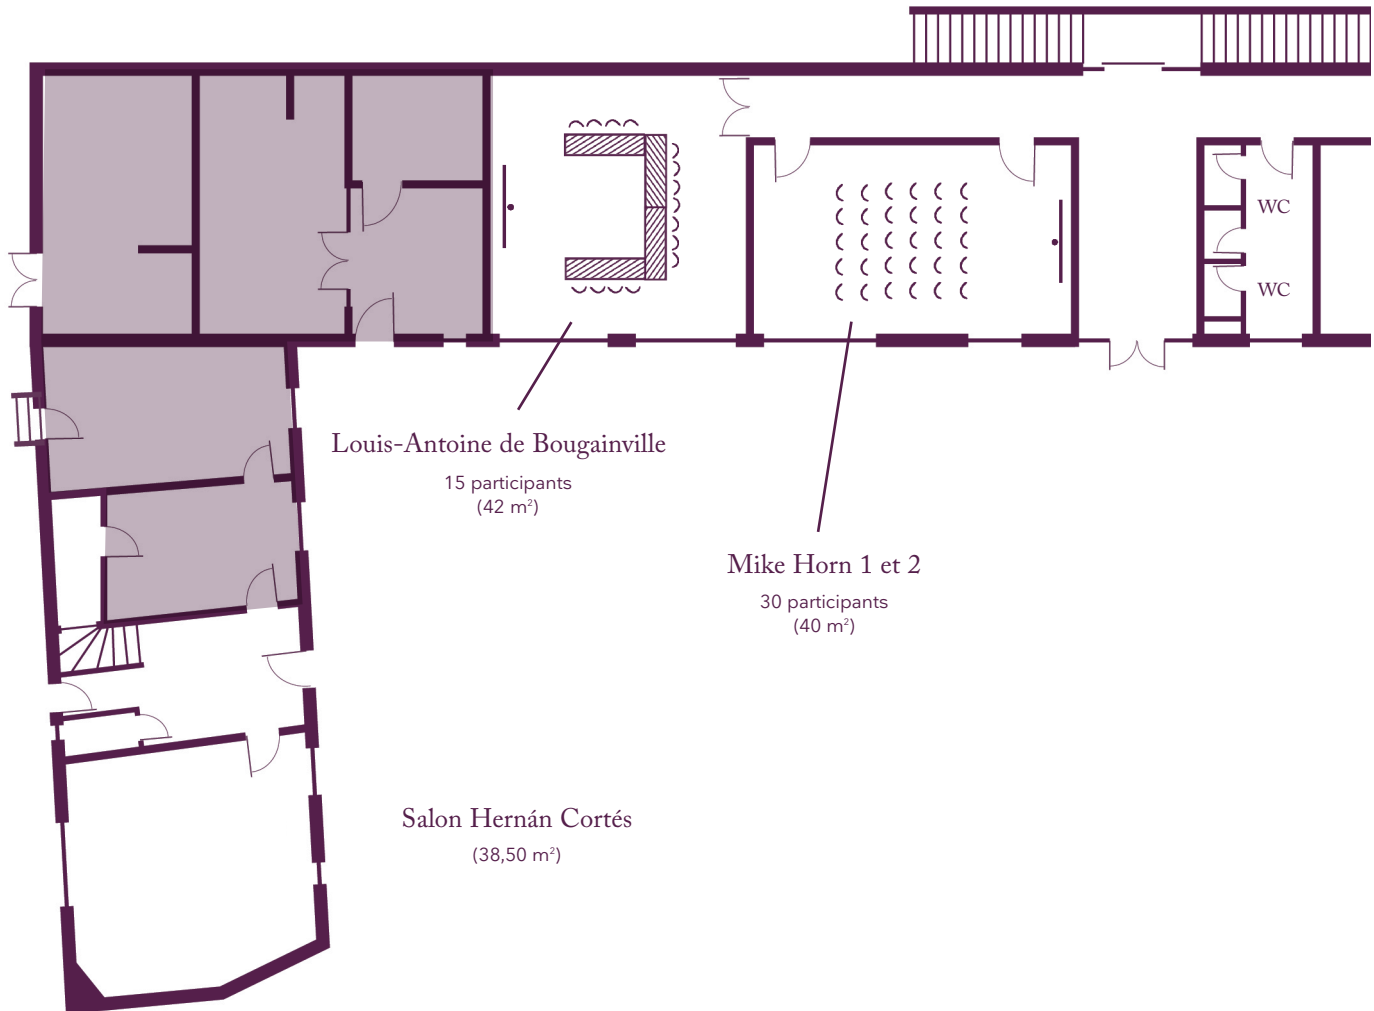

Your meeting rooms

Room layouts adapted to your specific meeting requirements

La Galerie des Voyages et des Consignes / Space World cafe

Salle des Voyages et des Consignes

75 Participants
(200 m²)

Salon Vasco de Gama

The home of seminars
Châteaufarm'

Châteaufarm' Château de Fillerval

Your meeting rooms

Room layouts adapted to your specific meeting requirements

La Galerie des Cartes - Ground floor West

The home of seminars
Châteauform'

Châteauform' Château de Fillerval

Your meeting rooms

Room layouts adapted to your specific meeting requirements

La Galerie des Cartes - Ground floor East

The home of seminars
Châteauform'

Châteauform' Château de Fillerval

Your meeting rooms

Room layouts adapted to your specific meeting requirements

L'Observatoire - Ground floor

The home of seminars
Châteauform'

Châteauform' Château de Fillerval

Your meeting rooms

Room layouts adapted to your specific meeting requirements