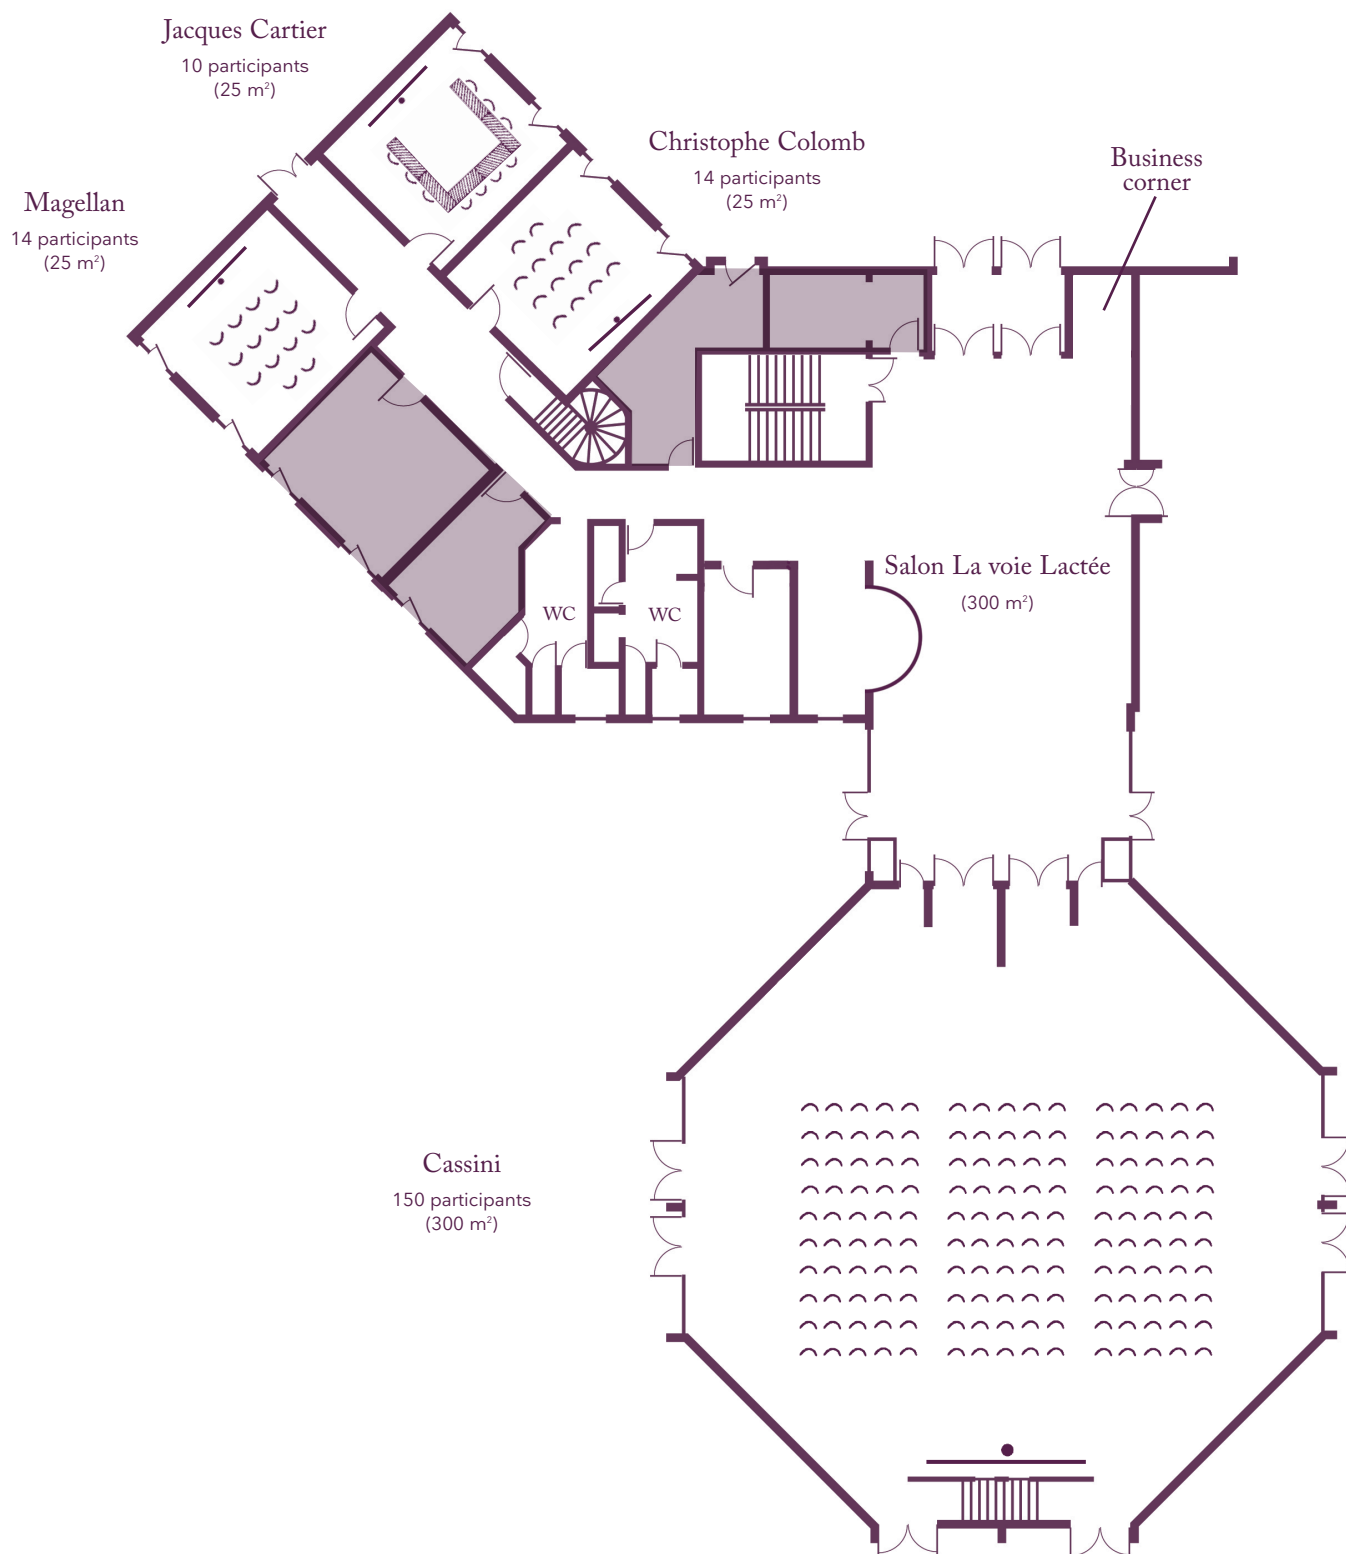

Your meeting rooms

Room layouts adapted to your specific meeting requirements

La Galerie des Voyages et des Consignes / Space World cafe

Salle des Voyages et des Consignes

75 Participants
(200 m²)

Salon Vasco de Gama

The home of seminars
Châteaufarm'

Châteaufarm' Château de Fillerval

Your meeting rooms

Room layouts adapted to your specific meeting requirements

La Galerie des Cartes - Ground floor West

The home of seminars
Châteauform'

Châteauform' Château de Fillerval

Your meeting rooms

Room layouts adapted to your specific meeting requirements

La Galerie des Cartes - Ground floor East

The home of seminars
Châteauform'

Châteauform' Château de Fillerval

Your meeting rooms

Room layouts adapted to your specific meeting requirements

L'Observatoire - Ground floor

The home of seminars
Châteauform'

Châteauform' Château de Fillerval

Your meeting rooms

Room layouts adapted to your specific meeting requirements