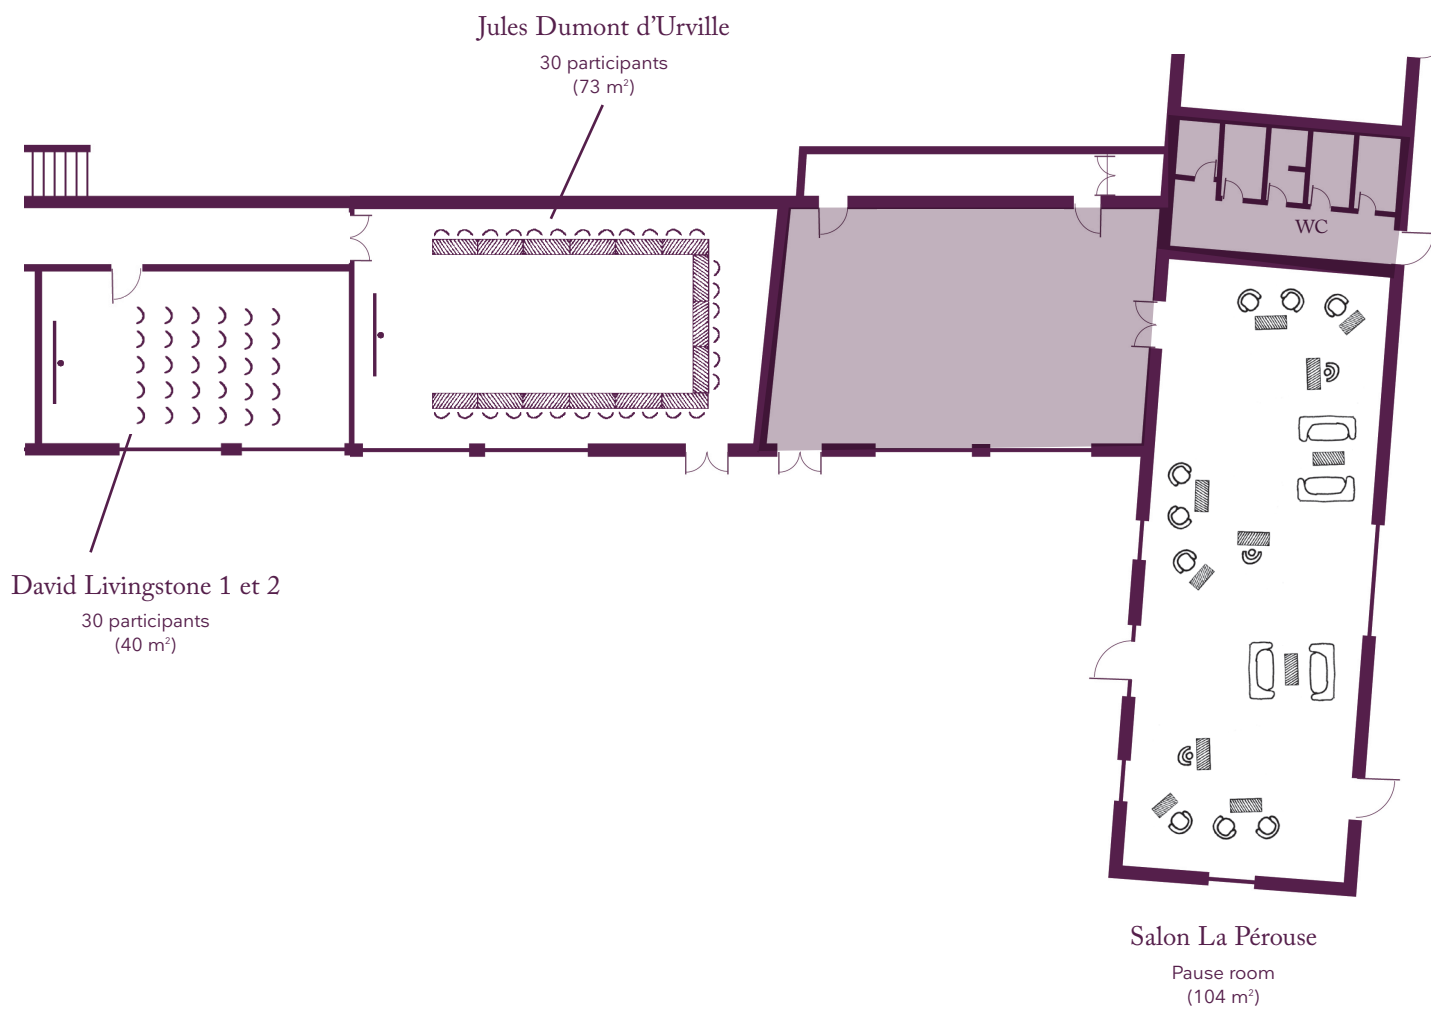

Your meeting rooms

Room layouts adapted to your specific meeting requirements

La Galerie des Voyages et des Consignes / Space World cafe

Salle des Voyages et des Consignes

75 Participants
(200 m²)

Salon Vasco de Gama

The home of seminars
Châteaufarm'

Châteaufarm' Château de Fillerval

Your meeting rooms

Room layouts adapted to your specific meeting requirements

La Galerie des Cartes - Ground floor West

The home of seminars
Châteauform'

Châteauform' Château de Fillerval

Your meeting rooms

Room layouts adapted to your specific meeting requirements

La Galerie des Cartes - Ground floor East

The home of seminars
Châteauform'

Châteauform' Château de Fillerval

Your meeting rooms

Room layouts adapted to your specific meeting requirements

L'Observatoire - Ground floor

The home of seminars
Châteauform'

Châteauform' Château de Fillerval

Your meeting rooms

Room layouts adapted to your specific meeting requirements