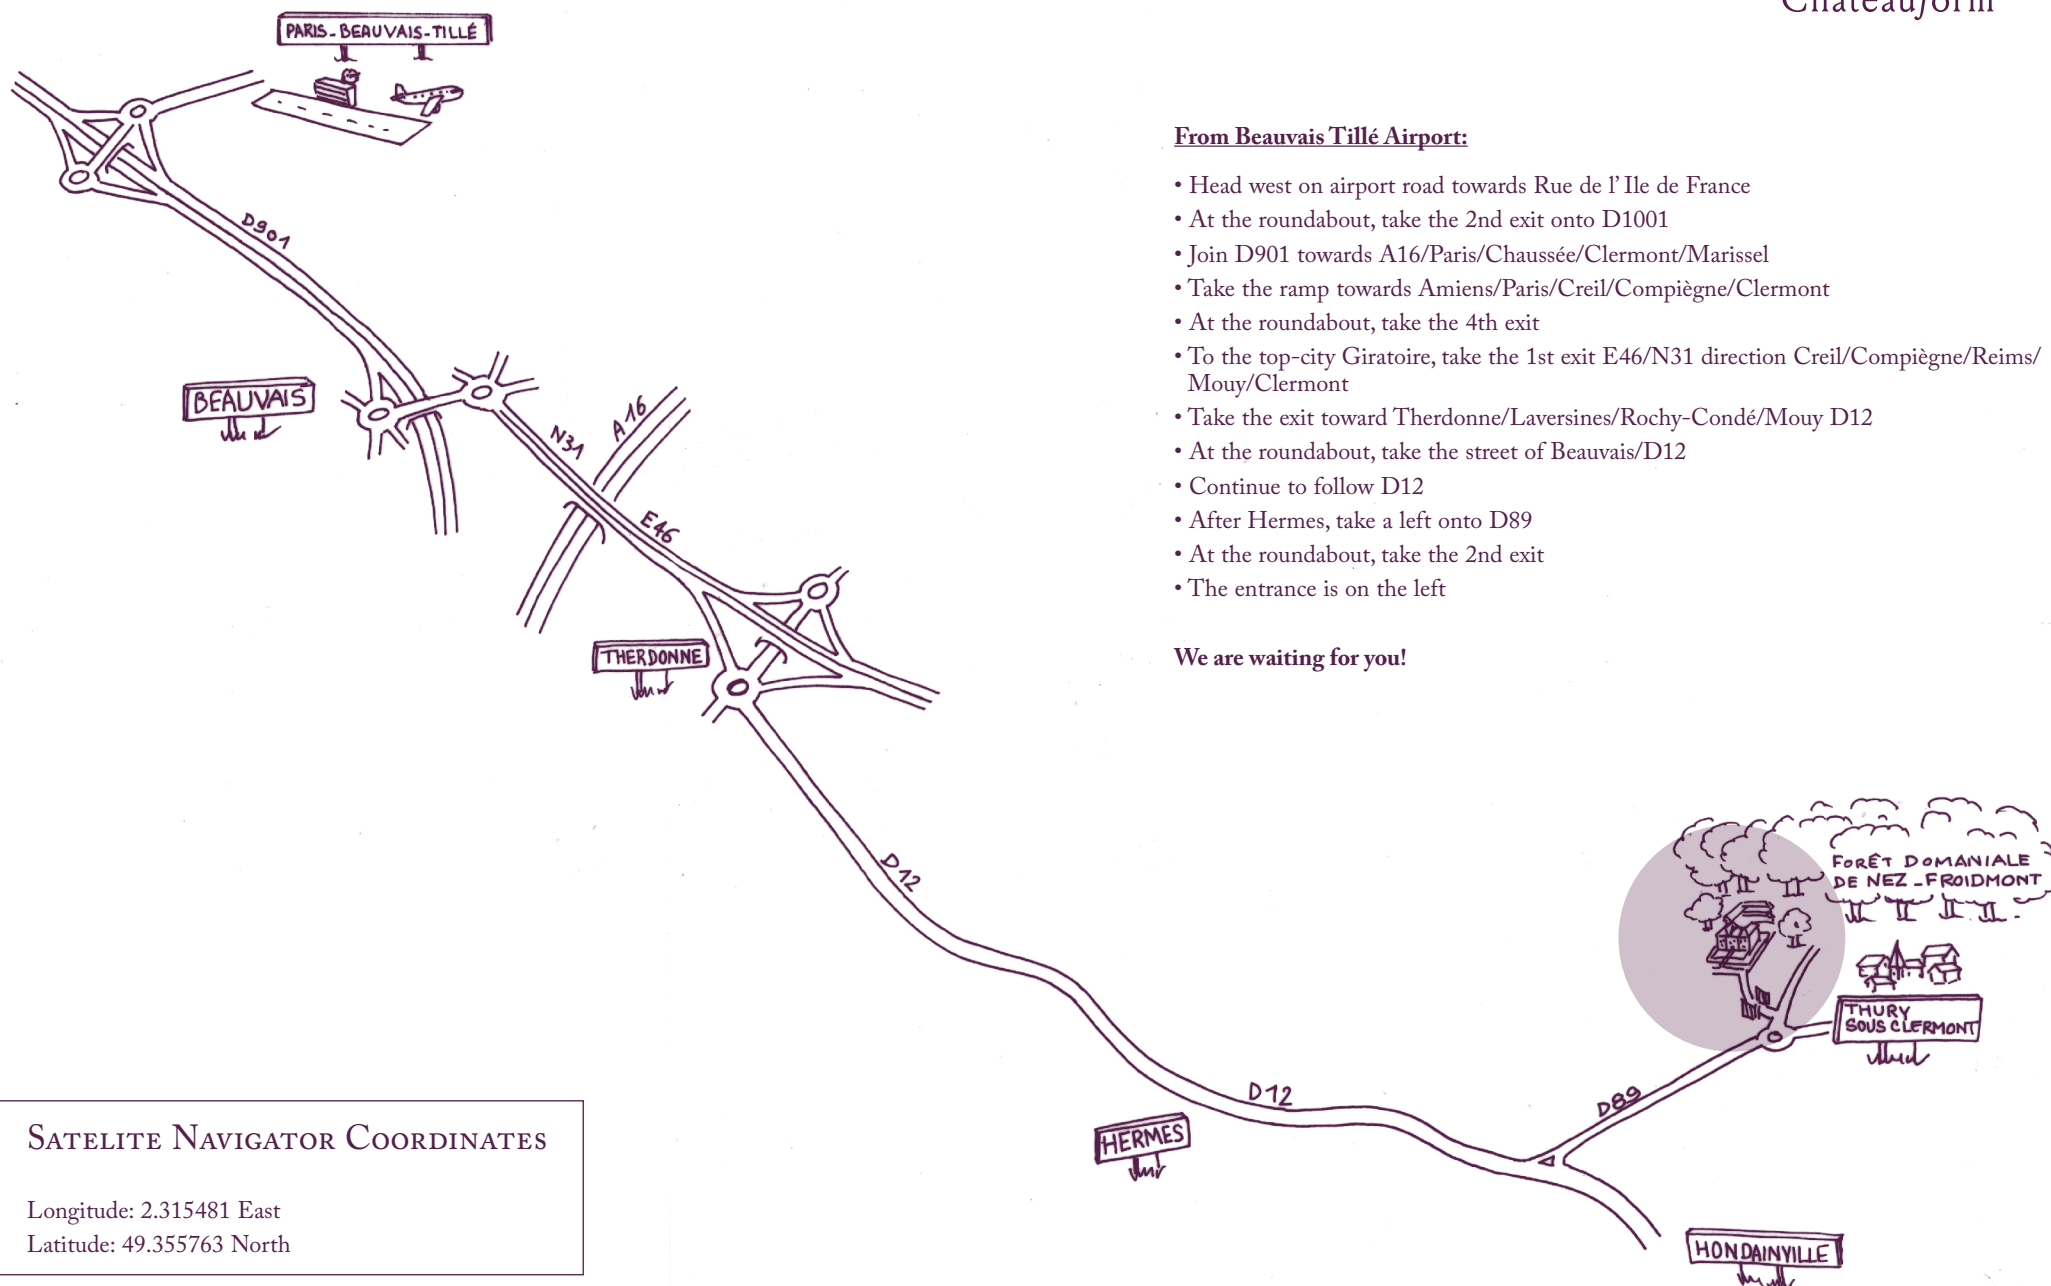

Château de Fillerval

Châteauform' - Château de Fillerval - 1, rue du Lavoir - 60250 Thury-sous-Clermont
Tel: +33 (0)3 44 69 60 00

The home of seminars
Châteauform'

From Paris Charles-de-Gaulle Airport:

- Join the A1 in the direction of D1330 in Senlis.
- Take exit 8 towards Senlis/Creil/Crépy-en-Valois
- Continue on D1330 5 km
- Turn slight right to stay on D1330
- Take the exit direction Creil-Centre ville/Creil-rive gauche, Beauvais, Amiens, Verneuil En H. D1330 / basic Aérienne
- At roundabout, take the 2nd exit onto D1330
- At the roundabout, take the 2nd exit (D1016) to Creil/Beauvais/Amiens/A1/Lille
- Join D1016
- Slightly turn right towards Avenue Henri Besse (D137/Cauffry/Rantigny/Liancourt/Mouy signs)
- Follow D137 towards A 1, Creil, Laigneville, Mouy
- At the roundabout, take the 1st exit on D12 in the direction of Hermes/Beauvais
- After Hondainville, turn right onto D89
- At the roundabout, take the 2nd exit
- The entrance is on the left

We are waiting for you!

SATELITE NAVIGATOR COORDINATES

Longitude: 2.315481 East

Latitude: 49.355763 North

Château de Fillerval

Châteauform' - Château de Fillerval - 1, rue du Lavoir - 60250 Thury-sous-Clermont
Tel: +33 (0)3 44 69 60 00

The home of seminars
Châteauform'

SATELITE NAVIGATOR COORDINATES

Longitude: 2.315481 East

Latitude: 49.355763 North