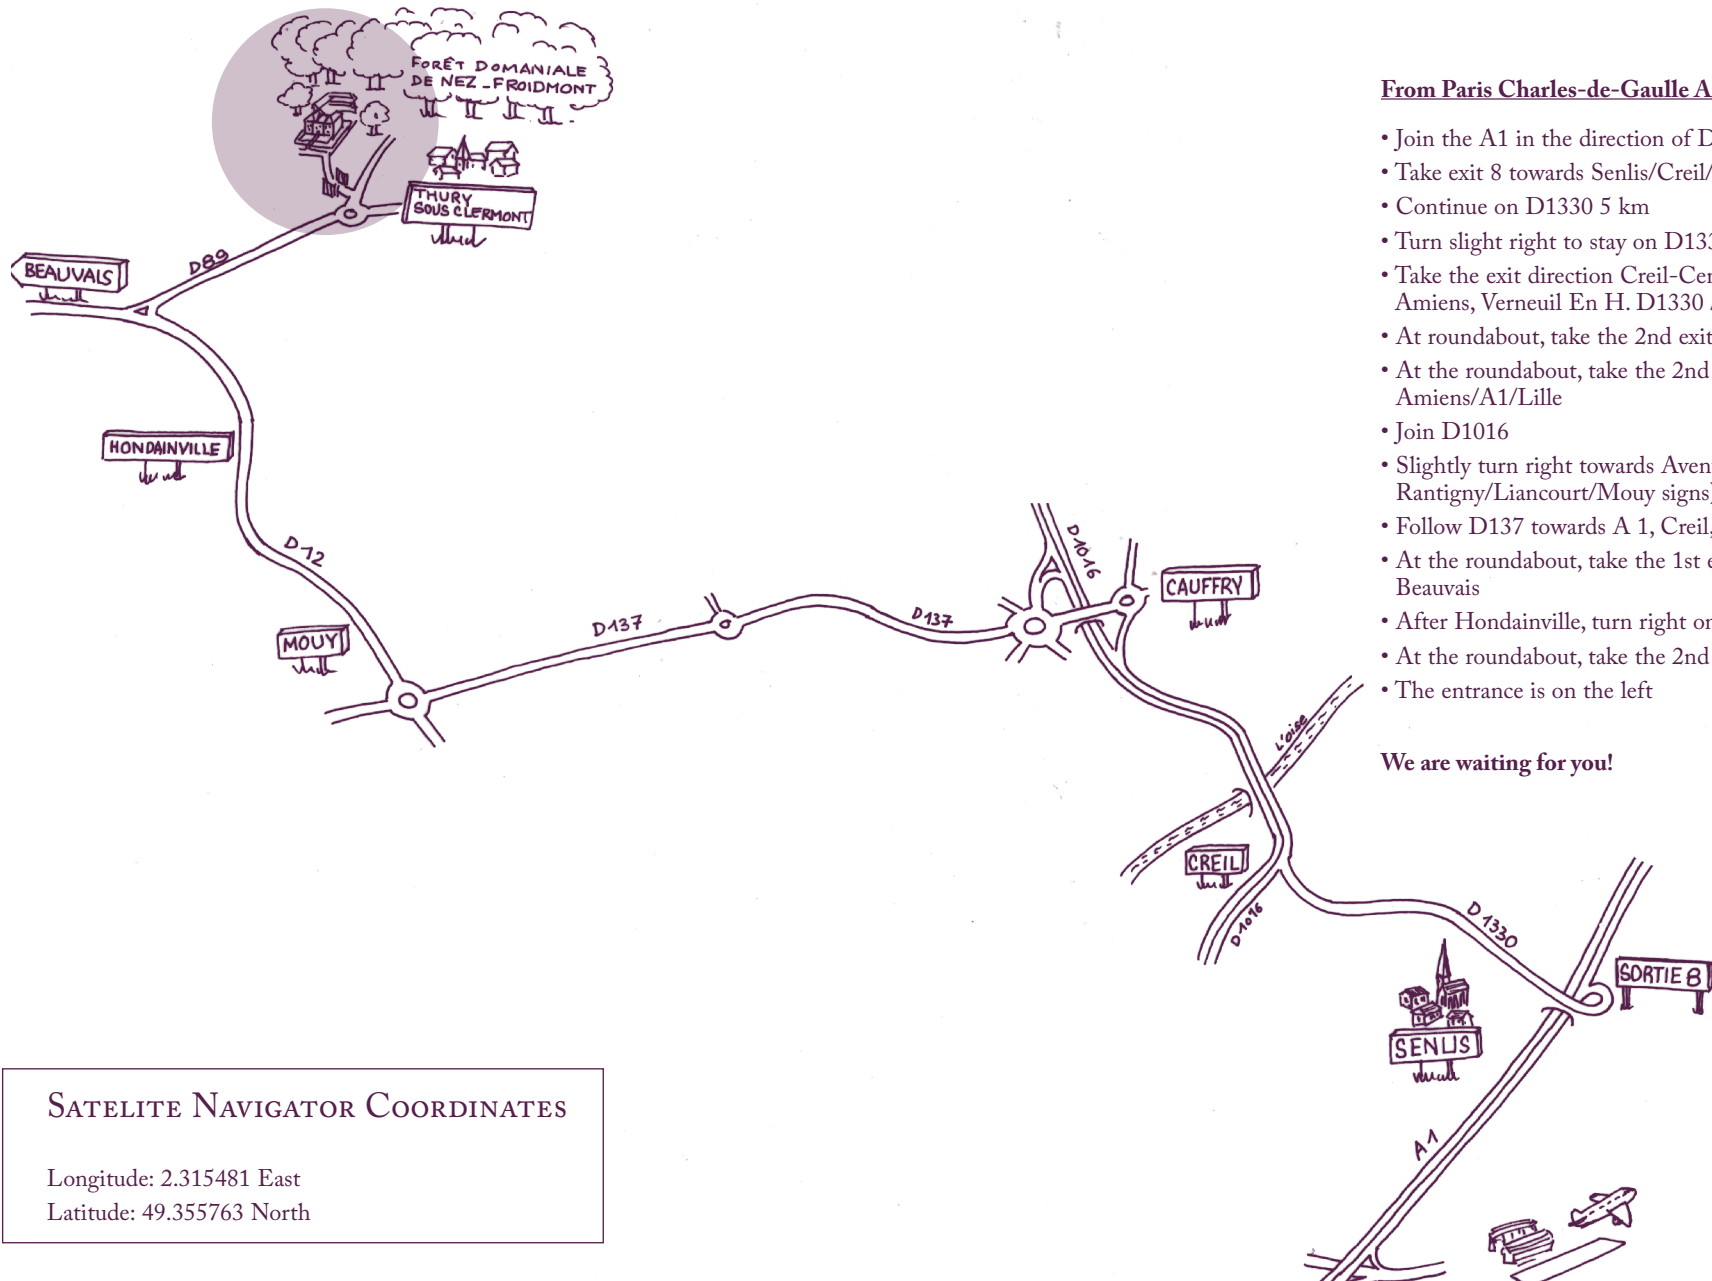

Château de Fillerval

Châteauform' - Château de Fillerval - Rue du Lavoir - 60250 Thury-sous-Clermont

Tel: +33 (0)3 44 69 60 00

The home of seminars
Châteauform'

From Paris Charles-de-Gaulle Airport:

- Join the A1 in the direction of D1330 in Senlis.
- Take exit 8 towards Senlis/Creil/Crépy-en-Valois
- Continue on D1330 5 km
- Turn slight right to stay on D1330
- Take the exit direction Creil-Centre ville/Creil-rive gauche, Beauvais, Amiens, Verneuil En H. D1330 / basic Aérienne
- At roundabout, take the 2nd exit onto D1330
- At the roundabout, take the 2nd exit (D1016) to Creil/Beauvais/Amiens/A1/Lille
- Join D1016
- Slightly turn right towards Avenue Henri Besse (D137/Cauffry/Rantigny/Liancourt/Mouy signs)
- Follow D137 towards A 1, Creil, Laigneville, Mouy
- At the roundabout, take the 1st exit on D12 in the direction of Hermes/Beauvais
- After Hondainville, turn right onto D89
- At the roundabout, take the 2nd exit
- The entrance is on the left

We are waiting for you!

SATELITE NAVIGATOR COORDINATES

Longitude: 2.315481 East

Latitude: 49.355763 North

Château de Fillerval

Châteauform' - Château de Fillerval - Rue du Lavoir - 60250 Thury-sous-Clermont

Tel: +33 (0)3 44 69 60 00

The home of seminars
Châteauform'

SATELITE NAVIGATOR COORDINATES

Longitude: 2.315481 East

Latitude: 49.355763 North