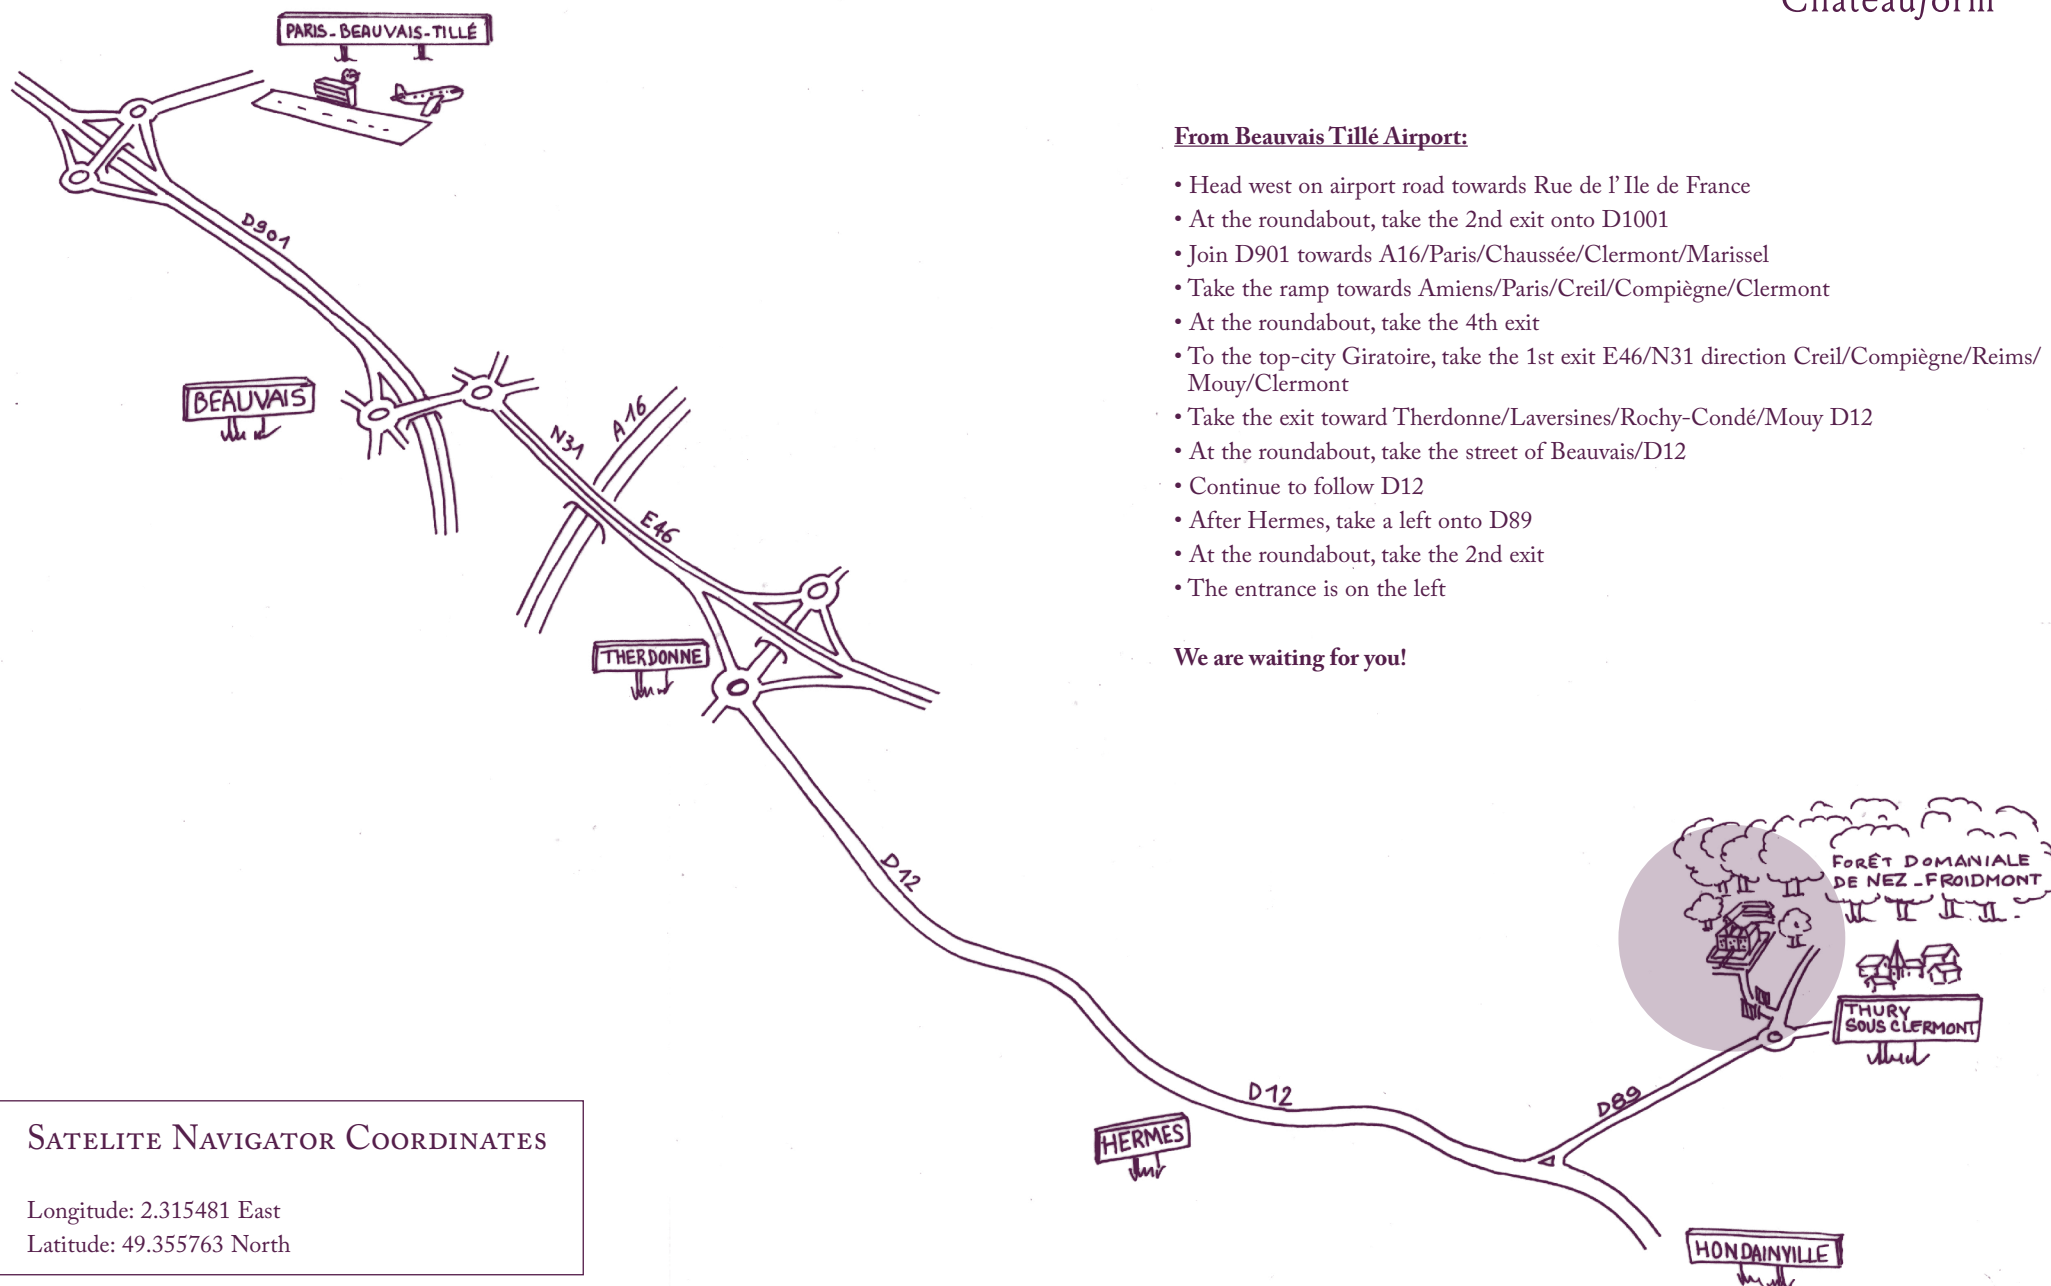

Château de Fillerval

Châteauform' - Château de Fillerval - Rue du Lavoir - 60250 Thury-sous-Clermont

Tel: +33 (0)3 44 69 60 00

The home of seminars
Châteauform'

From Paris Charles-de-Gaulle Airport:

- Join the A1 in the direction of D1330 in Senlis.
- Take exit 8 towards Senlis/Creil/Crépy-en-Valois
- Continue on D1330 5 km
- Turn slight right to stay on D1330
- Take the exit direction Creil-Centre ville/Creil-rive gauche, Beauvais, Amiens, Verneuil En H. D1330 / basic Aérienne
- At roundabout, take the 2nd exit onto D1330
- At the roundabout, take the 2nd exit (D1016) to Creil/Beauvais/Amiens/A1/Lille
- Join D1016
- Slightly turn right towards Avenue Henri Besse (D137/Cauffry/Rantigny/Liancourt/Mouy signs)
- Follow D137 towards A 1, Creil, Laigneville, Mouy
- At the roundabout, take the 1st exit on D12 in the direction of Hermes/Beauvais
- After Hondainville, turn right onto D89
- At the roundabout, take the 2nd exit
- The entrance is on the left

We are waiting for you!

SATELITE NAVIGATOR COORDINATES

Longitude: 2.315481 East

Latitude: 49.355763 North

Château de Fillerval

Châteauform' - Château de Fillerval - Rue du Lavoir - 60250 Thury-sous-Clermont

Tel: +33 (0)3 44 69 60 00

The home of seminars
Châteauform'

SATELITE NAVIGATOR COORDINATES

Longitude: 2.315481 East

Latitude: 49.355763 North