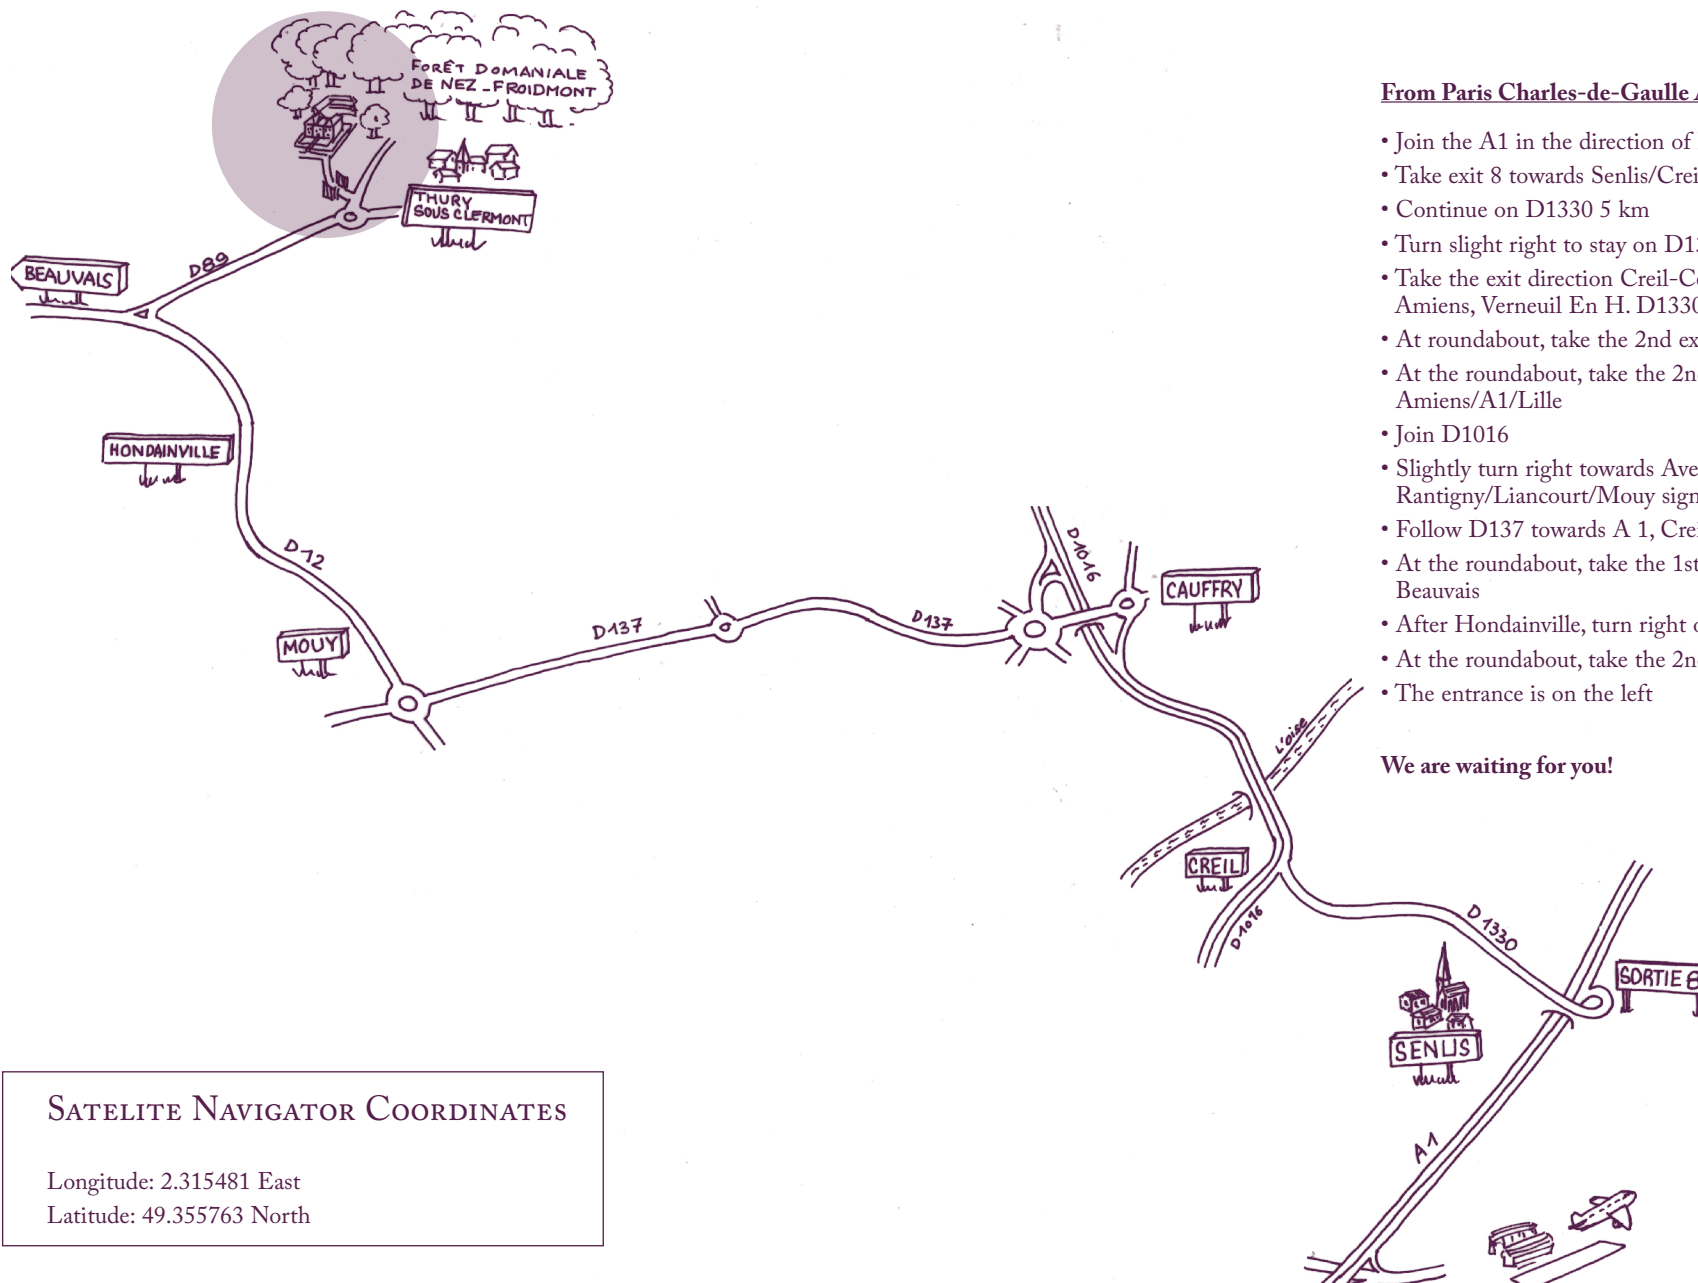

Château de Fillerval

Châteauform' - Château de Fillerval - 1, rue du Lavoir - 60250 Thury-sous-Clermont
Tel: +33 (0)3 44 69 60 00

The home of seminars
Châteauform'

From Paris Charles-de-Gaulle Airport:

- Join the A1 in the direction of D1330 in Senlis.
- Take exit 8 towards Senlis/Creil/Crépy-en-Valois
- Continue on D1330 5 km
- Turn slight right to stay on D1330
- Take the exit direction Creil-Centre ville/Creil-rive gauche, Beauvais, Amiens, Verneuil En H. D1330 / basic Aérienne
- At roundabout, take the 2nd exit onto D1330
- At the roundabout, take the 2nd exit (D1016) to Creil/Beauvais/Amiens/A1/Lille
- Join D1016
- Slightly turn right towards Avenue Henri Besse (D137/Cauffry/Rantigny/Liancourt/Mouy signs)
- Follow D137 towards A 1, Creil, Laigneville, Mouy
- At the roundabout, take the 1st exit on D12 in the direction of Hermes/Beauvais
- After Hondainville, turn right onto D89
- At the roundabout, take the 2nd exit
- The entrance is on the left

We are waiting for you!

SATELITE NAVIGATOR COORDINATES

Longitude: 2.315481 East

Latitude: 49.355763 North

Château de Fillerval

Châteauform' - Château de Fillerval - 1, rue du Lavoir - 60250 Thury-sous-Clermont
Tel: +33 (0)3 44 69 60 00

The home of seminars
Châteauform'

SATELITE NAVIGATOR COORDINATES

Longitude: 2.315481 East

Latitude: 49.355763 North