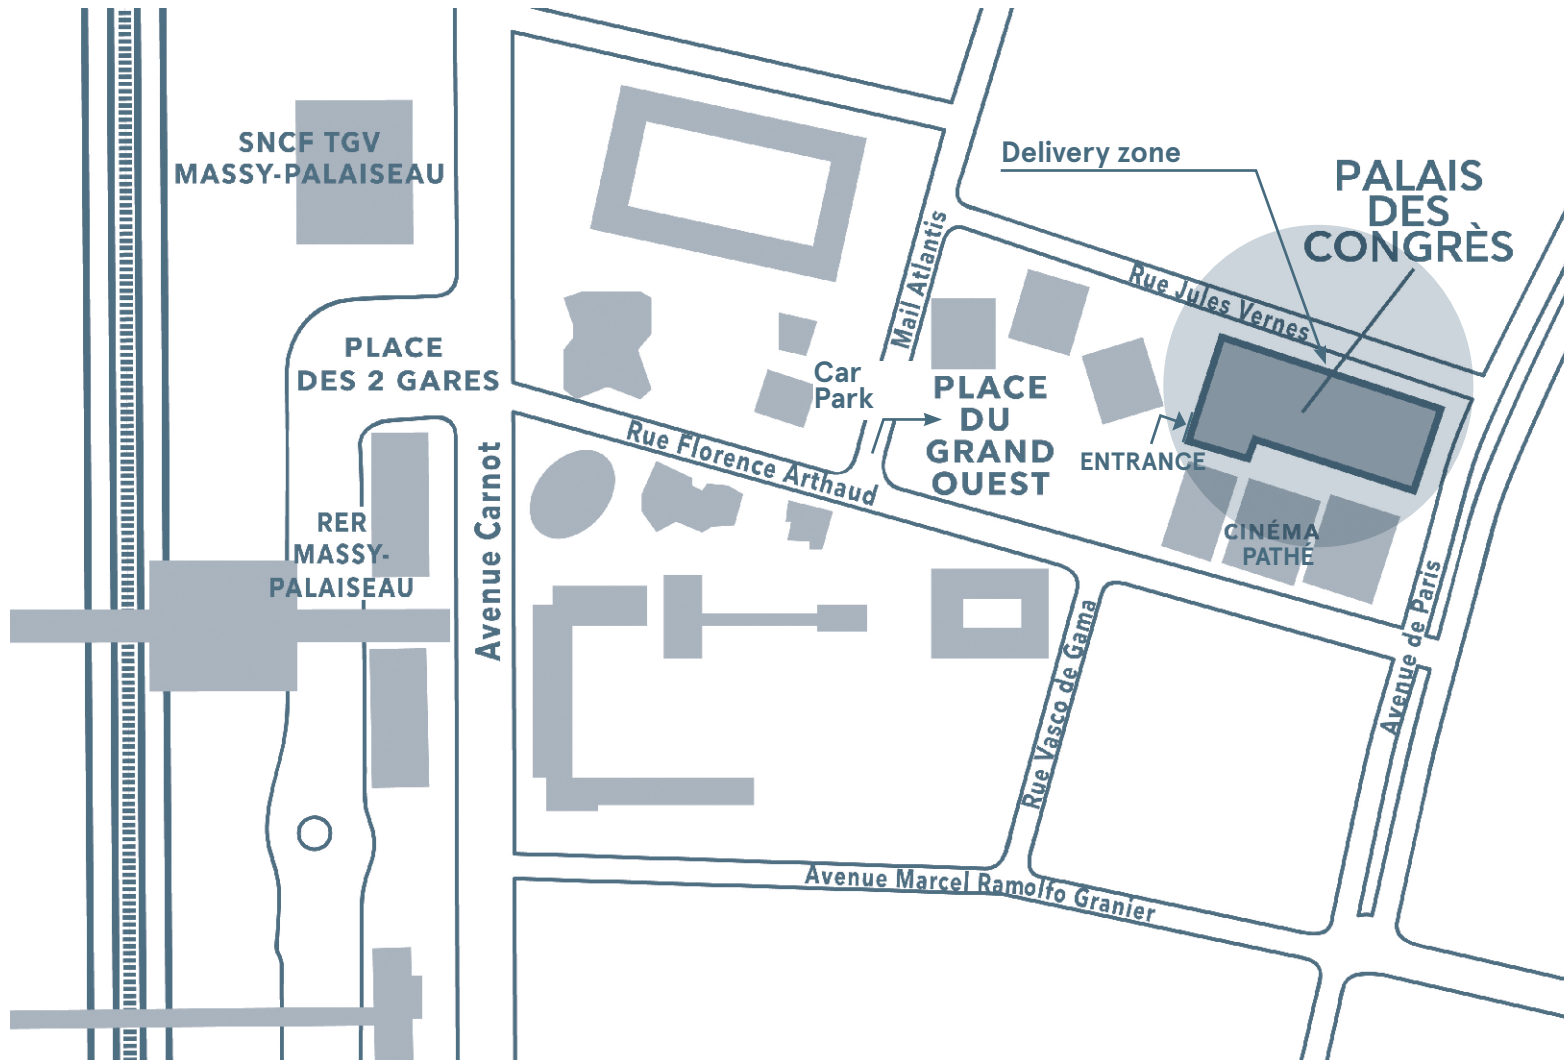

Palais des Congrès Paris Saclay

19 place du Grand Ouest - 91300 Massy-Palaiseau - France

EVENT
Châteauform'

PARIS

You come in ...

- **TGV**

TGV station of Massy-Palaiseau connecting directly the big cities of province

- **Bus**

38, 68, 196, 197, 199, 299, 319, 388, 399 :
Massy Palaiseau RER

- **Car**

From Paris or Orly via A6 and A10
Public underground car park under the
Place du Grand Ouest of 500 parking
spaces

Palais des Congrès Paris Saclay

19 place du Grand Ouest - 91300 Massy-Palaiseau - France

EVENT
Châteaufarm'

You come in ...

- **TGV**
TGV station of Massy-Palaiseau connecting directly the big cities of province
- **RER**
RER B: Saint-Rémy-lès-Chevreuse / Gare du Nord / Roissy-Charles-de-Gaulle Airport
RER C: Paris Center / Orly Airport / Versailles
==> RER B and C : follow the exit "Atlantis"
Connections to Orly by shuttle bus (25 min)
- **Bus**
38, 68, 196, 197, 199, 299, 319, 388, 399 :
Massy Palaiseau RER
- **Car**
From Paris or Orly via A6 and A10
Public underground car park under the Place du Grand Ouest of 500 parking spaces