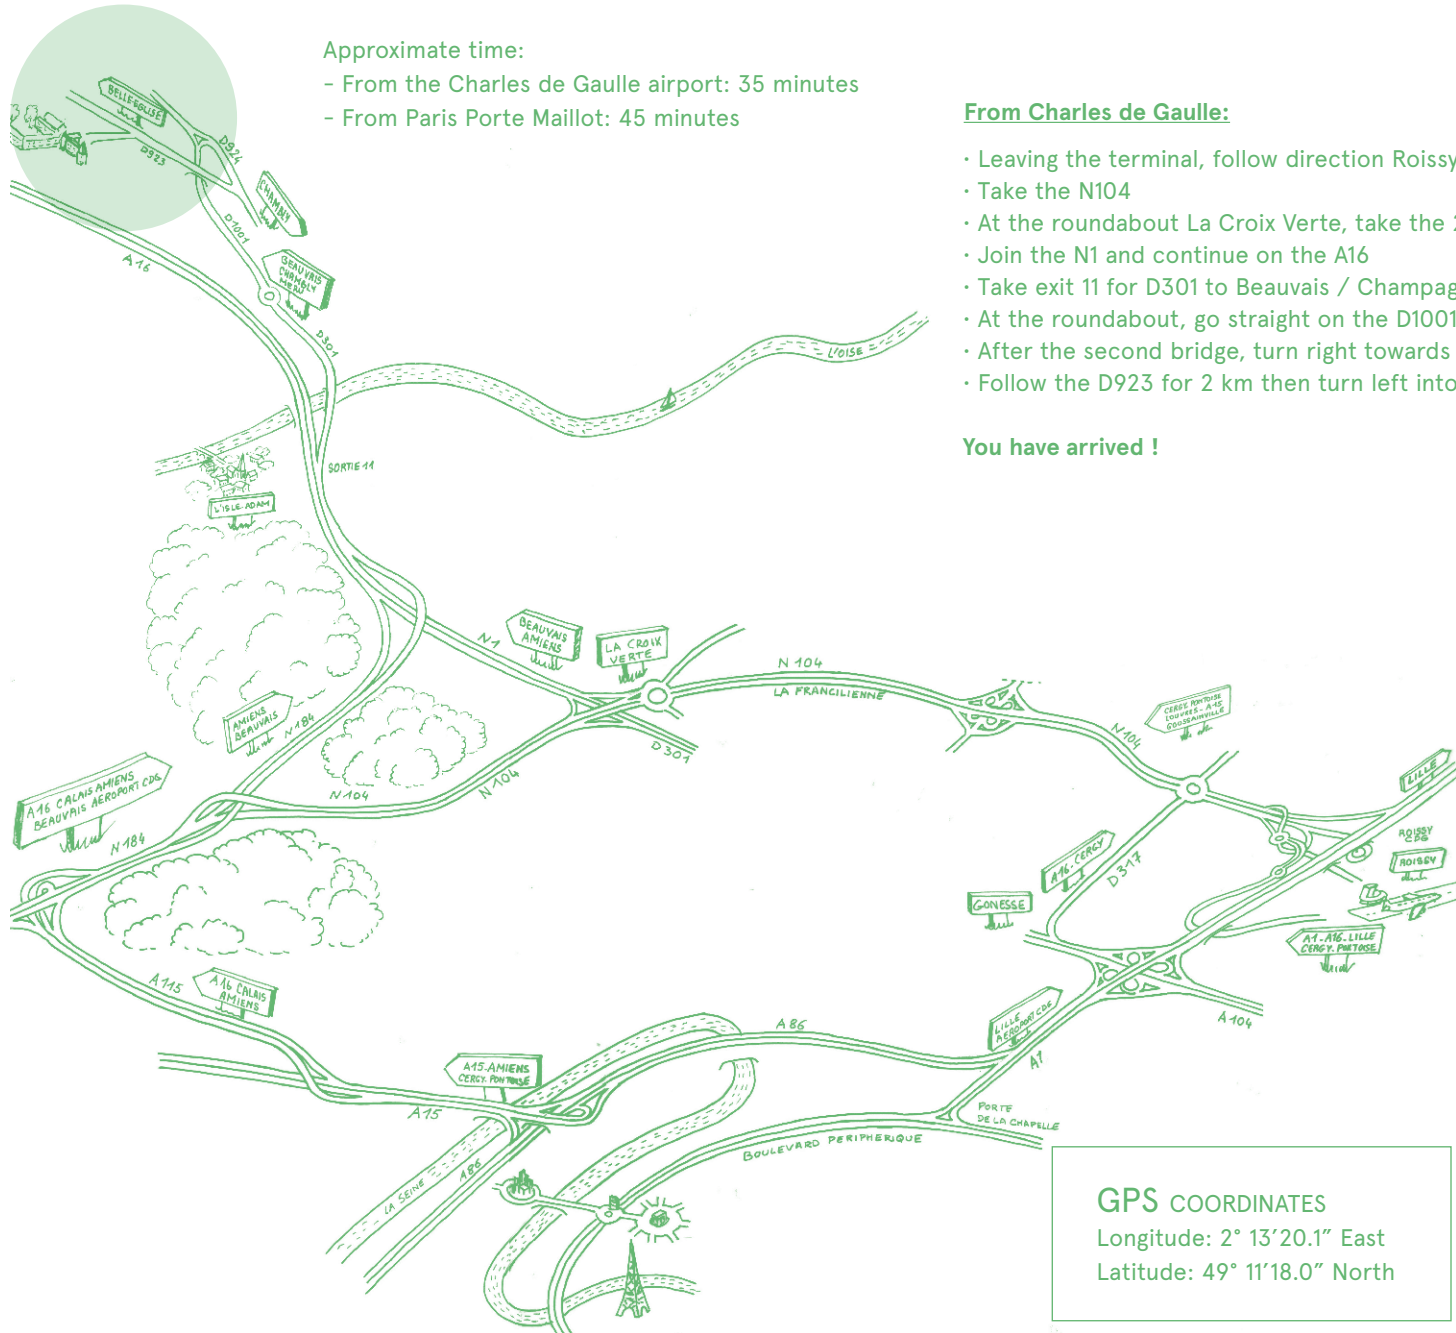

From Charles de Gaulle:

- Leaving the terminal, follow direction Roissy en France and Cergy Pontoise
- Take the N104
- At the roundabout La Croix Verte, take the 2nd exit (N1) to Beauvais / Amiens / Montsoul / Presles
- Join the N1 and continue on the A16
- Take exit 11 for D301 to Beauvais / Champagne-sur-Oise / Persian / Chambly
- At the roundabout, go straight on the D1001 towards Beauvais / Chambly / Meru / Sainte-Genève
- After the second bridge, turn right towards Chambly (D924) then right to Bornel / Belle Église (D923)
- Follow the D923 for 2 km then turn left into the enclosure

You have arrived !

From Paris Porte Maillot:

- In large roundabout Porte Maillot, take direction Cergy Pontoise / La Défense / Pont de Neuilly,
- Continue straight on A14 / Rouen / Cergy-Pontoise in the forecourt of Defense
- In the tunnel, follow direction Poissy / Saint-Germain-en-Laye / Cergy-Pontoise
- At the end of the tunnel, stay on your left and take the A86 towards Colombes / Cergy-Pontoise
- On the A86, A15 towards Amiens / Epinay-sur-Seine / Cergy-Pontoise / Gennevilliers / Argenteuil / Orgemont
- Take the A115, A16 towards Calais / Amiens / Beauvais, then the A16 towards Calais 184 N / Amiens / Beauvais / Charles de Gaulle
- Take the A16 to junction 11 for D301 to Beauvais / Champagne-sur-Oise / Persian / Chambly
- At the roundabout, go straight on the D1001 towards Beauvais / Chambly / Meru / Sainte-Genève
- After the second bridge, turn right towards Chambly (D924) then right to Bornel / Belle Église (D923)
- Follow the D923 for 2 km then turn left into the enclosure

You have arrived !

GPS COORDINATES

Longitude: 2° 13' 20.1" East

Latitude: 49° 11' 18.0" North