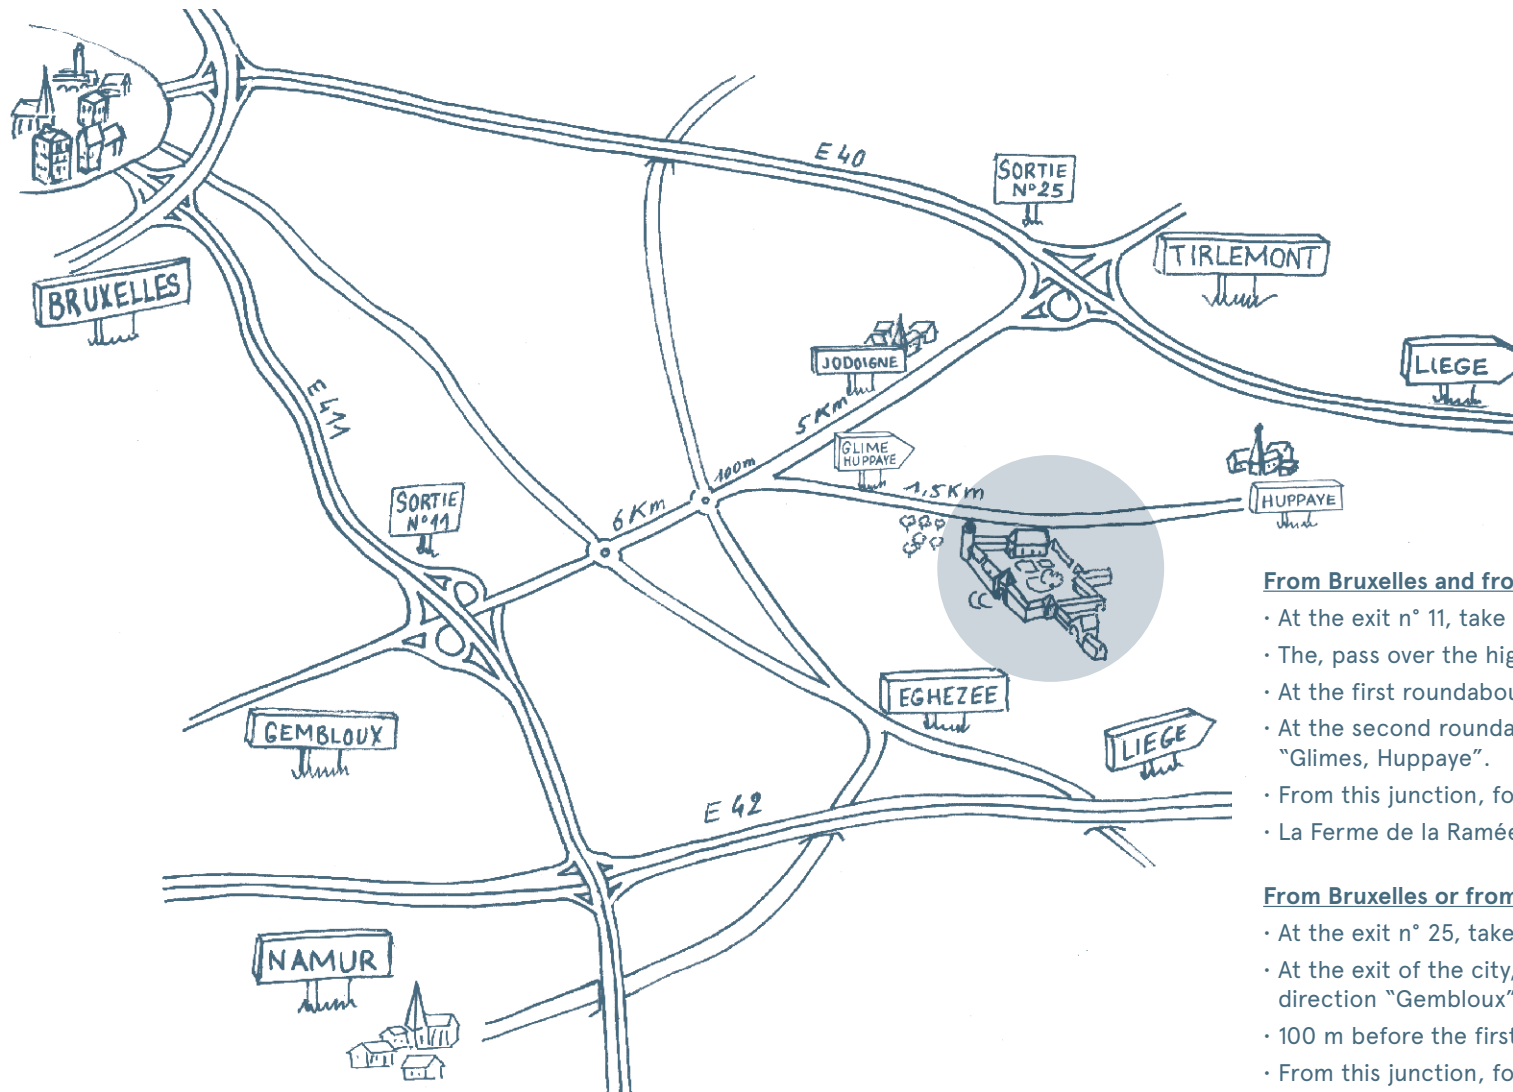

La Grande Abbaye de La Ramée

19, rue de l'Abbaye - 1370 Jodoigne (Jauchelette) - Belgium

EVENT
Chateauform'

GPS COORDINATES

Latitude : 50° 40' 48,52" North

Longitude : 4° 51' 07,97" East

From Bruxelles and from Paris par la E41 :

- At the exit n° 11, take the direction "Jodoigne" (on the right).
- The, pass over the highway.
- At the first roundabout, continue straight for about 6 km.
- At the second roundabout, continue for 100 m and turn right towards "Glimes, Huppaye".
- From this junction, follow the main road for about 1.5 km.
- La Ferme de la Ramée (La Grande Abbaye) is on your right.

From Bruxelles or from Liège by E40 :

- At the exit n° 25, take the direction "Jodoigne" and cross the city.
- At the exit of the city, continue straight on the national for about 5 km, direction "Gembloux".
- 100 m before the first roundabout, turn left towards "Glimes, Huppaye".
- From this junction, follow the main road for about 1.5 km.
- La Ferme de la Ramée (La Grande Abbaye) is on your right.