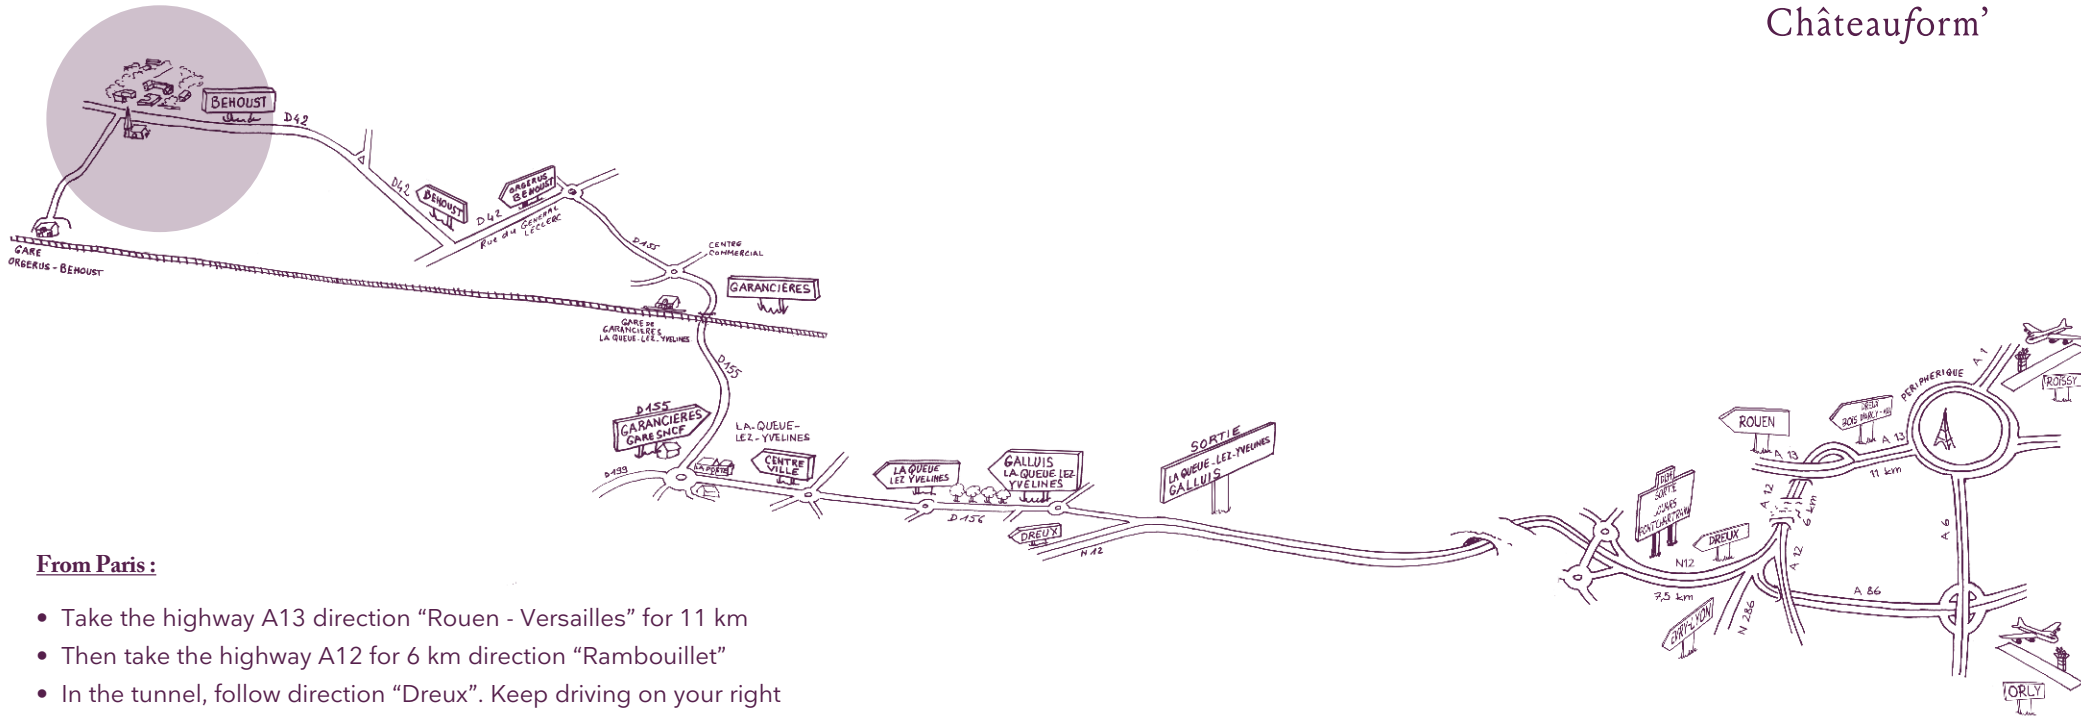

Domaine de Béhoust

1 rue du Nid de Geai - 78910 Béhoust

Tél. : +33 (0)1 30 88 38 38 - Fax : +33 (0)1 30 88 39 64

The home of seminars
Châteauform'

From Paris :

- Take the highway A13 direction "Rouen - Versailles" for 11 km
- Then take the highway A12 for 6 km direction "Rambouillet"
- In the tunnel, follow direction "Dreux". Keep driving on your right
- After the tunnel and the exit for the motorway D129, take the lane the most on your right
- Then take the road N12 direction "Toutes direction - Dreux" for 16.5km
- Leave the road N12 and take the exit "D156 - La Queue-Lez -Yvelines - Galluis"
- At the 1st roundabout take the 3rd exit direction "Galluis - La Queue-Lez-Yvelines"
- Continue on "Av. des Platanes - D156 and cross the 2nd roundabout
- At the 3rd roundabout take the 2nd exit direction the city centre
- At the 4th roundabout take the 1st exit on Rue de la Gare - D155 direction "Garancières - Gare SNCF"
- Cross the railway line and the train station. Then follow the D155
- At the shopping centre, cross the 5th roundabout
- At the 6th roundabout take the 3rd exit on Rue du Général Leclerc direction "Orgerus - Béhoust"
- At the "one way street" sign turn right direction "Béhoust"
- Continue to follow the D42 for 2,7km to "Béhoust"

The Château is on your right in front of the church

Here you are !

SATELLITE NAVIGATOR COORDINATES
Longitude: 1° / 43' / 18.77" East
Latitude: 48° / 59' / 50.94" North

Access by train : TER from Paris/
Montparnasse to Orgerus/Béhoust sta-
tion, situated only 1 km from Domaine de
Béhoust.