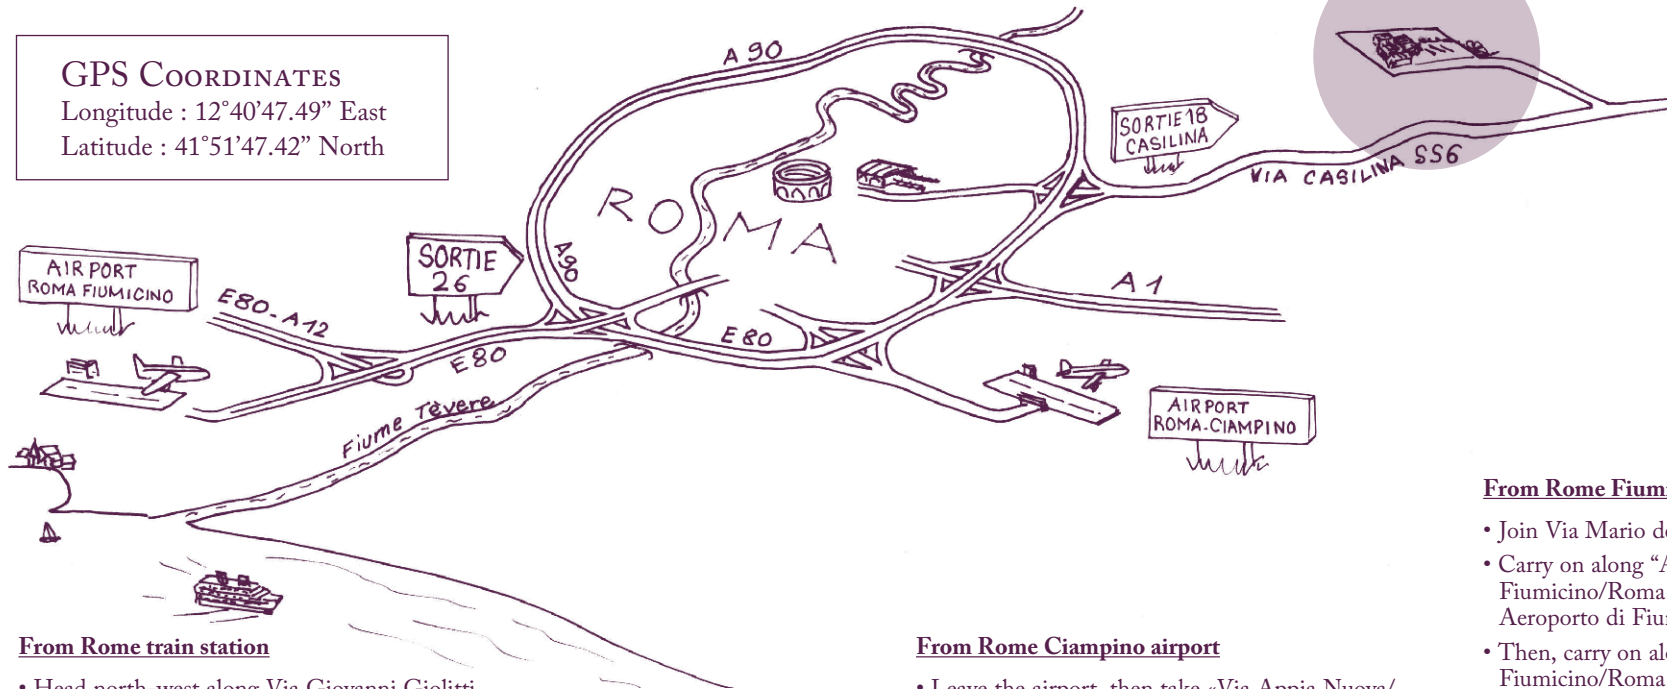

La Borghesiana

Châteauform' -La Borghesiana, Via della Capanna Murata, 120 - 00132 Roma, Italie

Tél : +39 06 79 25 71 - Fax : +39 06 20 72 011

The home of seminars
Châteauform'

GPS COORDINATES

Longitude : 12°40'47.49" East

Latitude : 41°51'47.42" North

From Rome train station

- Head north-west along Via Giovanni Giolitti
- Turn left onto Via Cavour, then left again onto Via Farini
- Carry on along Via Napoleone III
- Continue straight on to Piazza Vittorio Emanuele II
- Carry on along Via Principe Eugenio and Via di Porta Maggiore
- Turn right at Piazza di Porta Maggiore
- Carry on along Via Eleniana
- Turn left onto Piazzale Labicano
- Take the first right and carry on along Via Casilina
- Follow signs for "Firenze/E80/L'aquila/Pescara/Tiburtina/SS6/Casilina"
- Keep right at the junction and continue along Via Casilina/SS6
- Keep right at the junction, then follow «SS6/Casilina/Frosinone/Torre Angela and join Via Casilina/SS6»
- Cross the roundabout
- Follow the road round to the left and stay on Via Casilina/SS6
- Turn left towards Via Borghesiana
- Take the first right and carry on along Via Borghesiana
- Turn left onto Via della Capanna Murata
- Follow the road round to the left and stay on Via della Capanna Murata

Your destination is on the left

From Rome Ciampino airport

- Leave the airport, then take «Via Appia Nuova/SS7» towards Roma Centro
- Join the E80 via the slip road towards Tuscolana/Napoli-Firenze/L'aquila/Pescara
- Take exit 18 and join Via Casilina/SS6 towards Casilina
- Cross the roundabout
- Follow the road round to the left and stay on Via Casilina/SS6
- Turn left towards Via Borghesiana
- Take the first right and carry on along Via Borghesiana
- Turn left onto Via della Capanna Murata
- Follow the road round to the left and stay on Via della Capanna Murata

Your destination is on the left