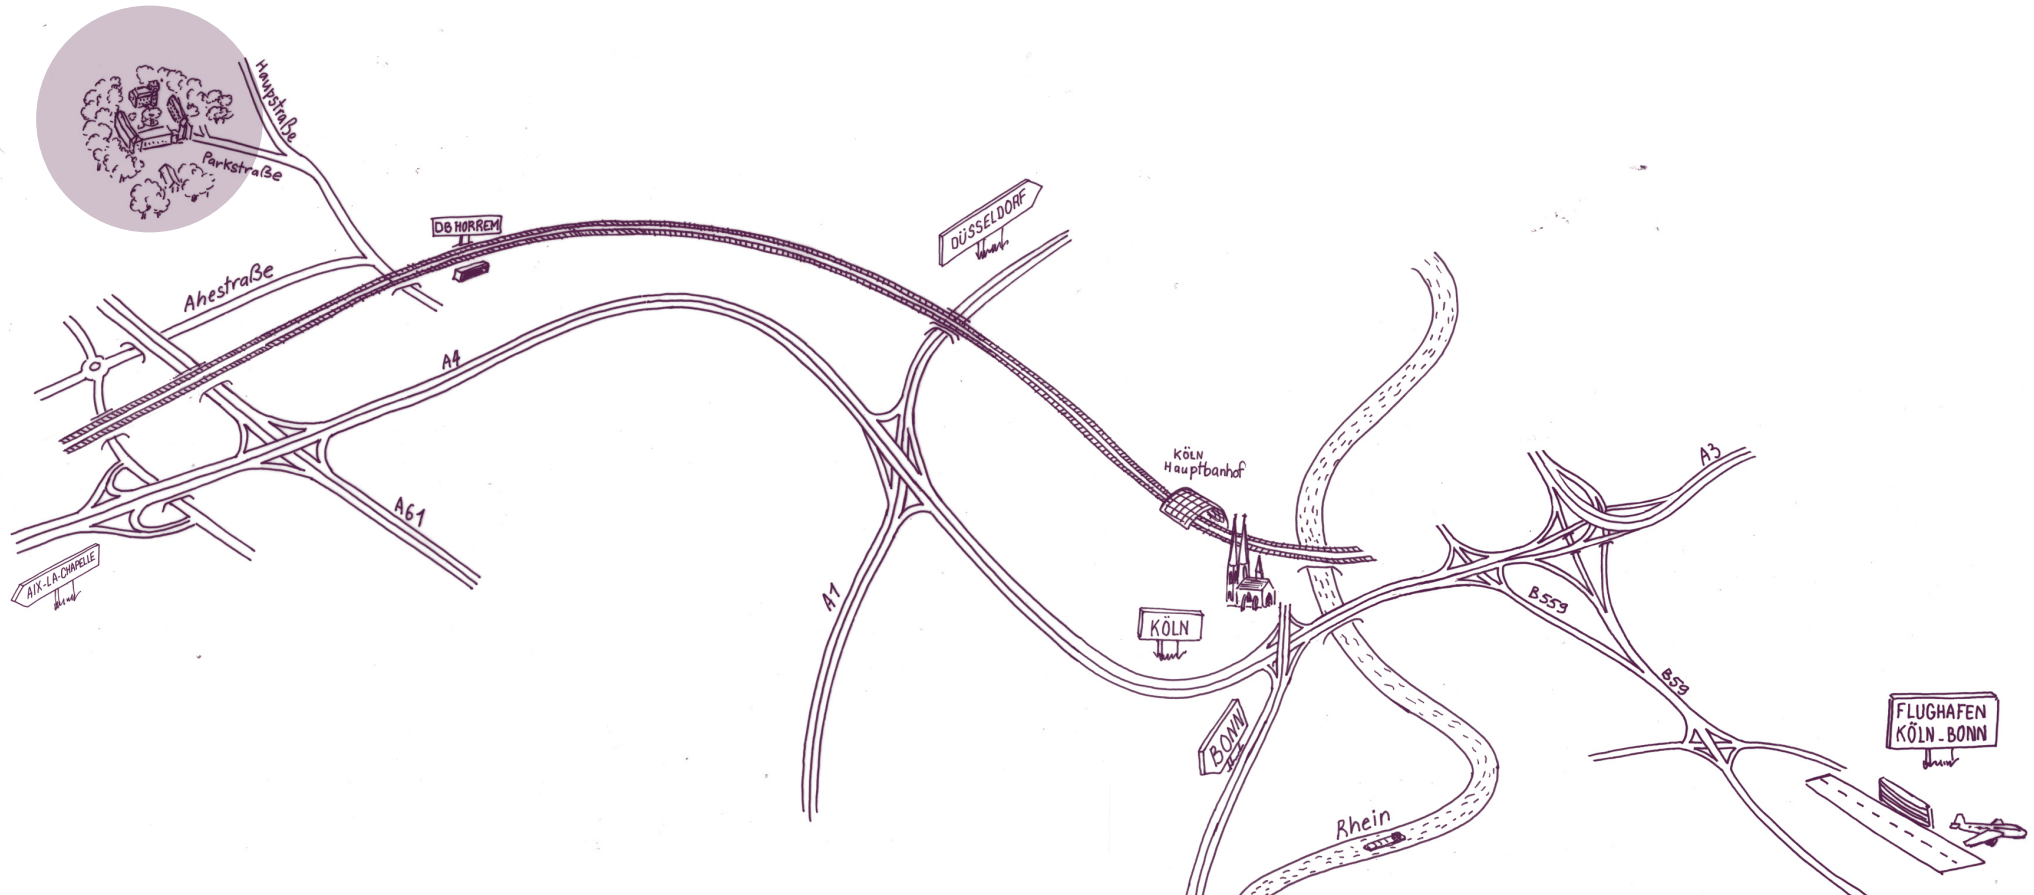

Burg Hemmersbach

Burg Hemmersbach - Parkstrasse 22 - D - 50169 Kerpen

Tel: +49 (0) 2273 95190

The home of seminars
Châteauform'

From Cologne: 46 min / 34.8 km

- Take B51 towards A555
- Take A4 towards Erfttalstraße in Kerpen.
- Take exit 9-Kreuz Kerpen and exit A4
- Turn left onto Erfttalstraße
- At the roundabout, turn right towards Erftstraße
- Continue on Rathausstraße
- Turn left onto Hauptstraße
- Turn left onto Parkstraße

Your destination will be on the left, your hosts are waiting for you

From Cologne Bonn Airport: 46 min / 41.9 km

- Take A59 and exit Kennedystraße
- Take A4 towards Erfttalstraße in Kerpen.
- Take exit 9-Kreuz Kerpen and exit A4
- Turn left onto Erfttalstraße
- At the roundabout, turn right towards Erftstraße
- Continue on Rathausstraße
- Turn left onto Hauptstraße
- Turn left onto Parkstraße

Your destination will be on the left, your hosts are waiting for you

GPS COORDINATES:

Latitude North: 50° 55' 5.4474"

East longitude: 6° 42' 15.552"