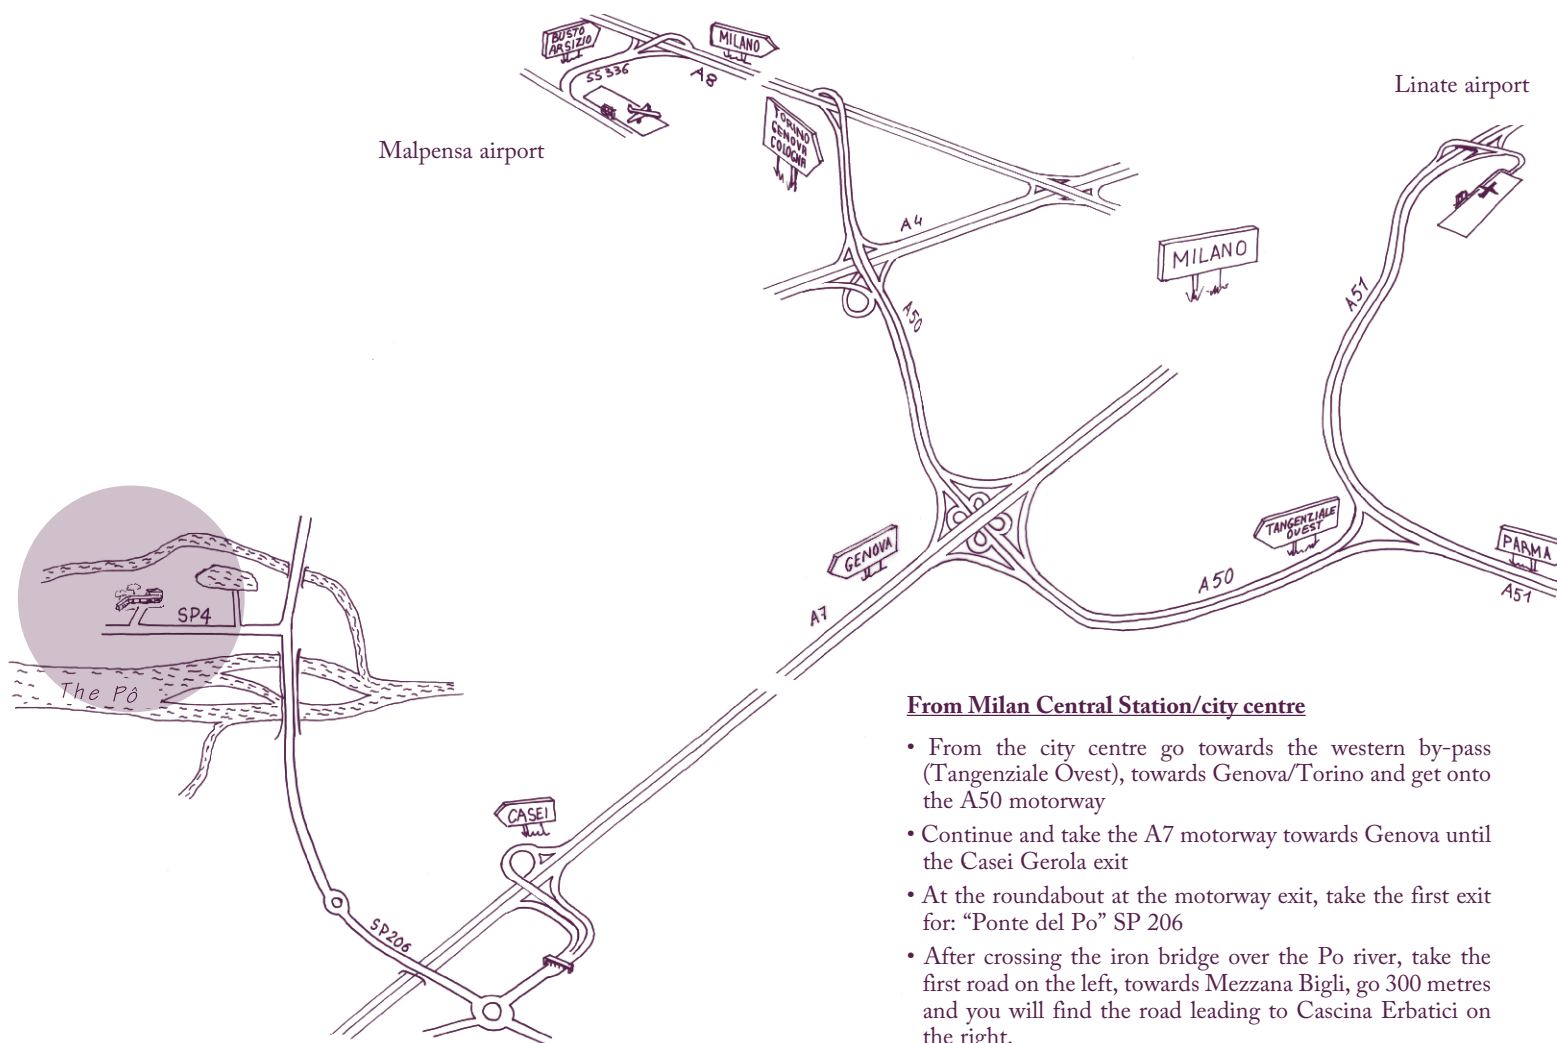

Cascina Erbatici

Châteauform' - Cascina Erbatici, Localita Erbatici, 27030 Mezzana Bigli (PV)

Tél : +39 03 84 23 71 - Fax : +39 03 84 23 72 00

The home of seminars
Châteauform'

Malpensa airport

Linate airport

From Milan Central Station/city centre

- From the city centre go towards the western by-pass (Tangenziale Ovest), towards Genova/Torino and get onto the A50 motorway
- Continue and take the A7 motorway towards Genova until the Casei Gerola exit
- At the roundabout at the motorway exit, take the first exit for: "Ponte del Po" SP 206
- After crossing the iron bridge over the Po river, take the first road on the left, towards Mezzana Bigli, go 300 metres and you will find the road leading to Cascina Erbatici on the right.

From Milan Malpensa airport

- Take SS 336 towards Busto Arsizio and get onto the A8 motorway towards Milan.
- Before the Milano Nord toll station, take the western by-pass (Tangenziale Ovest) and continue until exit A7/Genova
- Continue towards Genoa until the Casei Gerola exit
- At the roundabout at the motorway exit, take the first exit for: "Ponte del Po" SP 206
- After crossing the iron bridge over the Po river, take the first road on the left, towards Mezzana Bigli, go 300 metres and you will find the road leading to Cascina Erbatici on the right.

From Milan Linate airport

- Take Viale Forlanini and after approx 700 m get onto the A51 motorway towards Genova
- Continue until the exit for the western by-pass (Tangenziale Ovest), towards Genova and get onto the A50 motorway
- Continue and take the A7 motorway towards Genova/Pavia until the Casei Gerola exit
- At the roundabout at the motorway exit, take the first exit for: "Ponte del Po" SP 206
- After crossing the iron bridge over the Po river, take the first road on the left, towards Mezzana Bigli, go 300 metres and you will find the road leading to Cascina Erbatici on the right.

SATELLITE NAVIGATOR COORDINATES

Longitude: 8° 53' 18.24" East

Latitude: 45° 4' 5.88" North