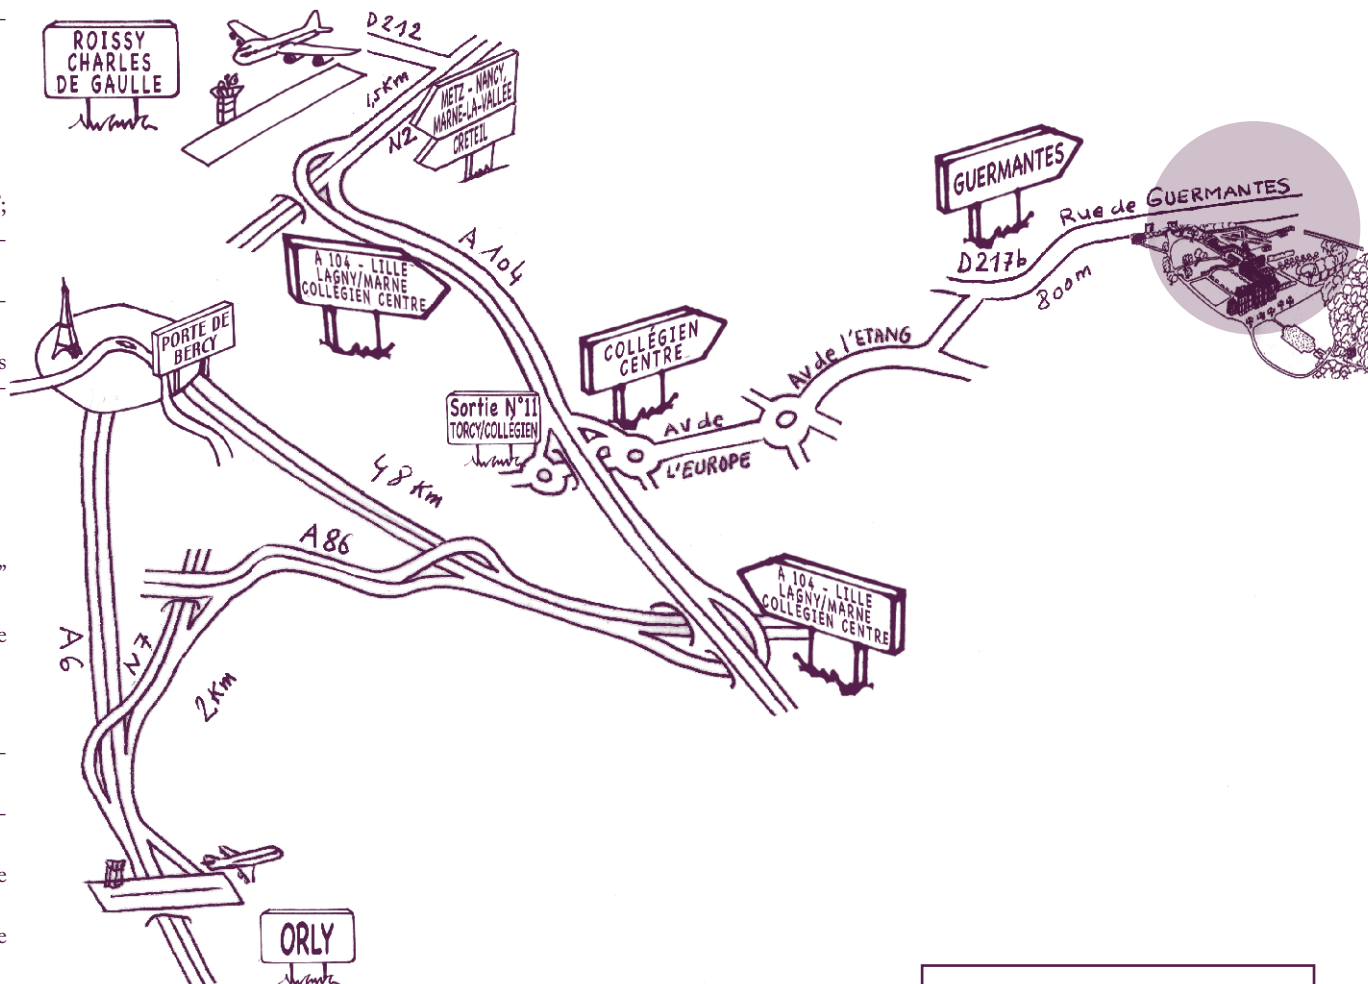

From Paris-Orly airport (approximate time : 34 min)

- From the airport, follow “A6 - A86 - Paris” direction;
- Take the “Avenue de Paris”, and continue towards “N7 - Route Nationale”;
- Then take the A86 motorway signposted “N186 - A4 - Vitry-sur-Seine - Creteil - Thiais”;
- Exit at junction “A4 - A 86” towards “Lille - Metz-Nancy - Marne-la-Vallée - Bobigny - Nogent-sur-Marne”;
- Continue towards A4 motorway and exit at junction A104 towards “Lille - Aéroport Charles de Gaulle - Lagny-sur-Marne - Collégien-Centre”;
- Exit at the first junction: N°11 “Torcy - Collégien” and...

From Roissy-CDG airport (Approximative time : 30 min)

- Take the A1 motorway direction “Paris”;
- Then take the A104 motorway towards “Marne la Vallée - Melun” for around 28 km;
- Exit at the first junction: N°11 “Torcy - Collégien” on the left lane and...

... from exit N° 11 on the motorway A104...

- At the roundabout, take the second exit “Avenue de l'Europe” signposted “Collégien-Centre”;
- At the next roundabout, take the second exit signposted “Rentilly - Bussy Saint-Martin”;
- After 650 m, in the little village, turn left to continue towards “Rue de l'Étang”;
- At the stop sign, turn right on the D217b signposted “Château de Guermantes”;
- Continue towards D217b till the gate of the Château on your right...
- Once you have entered, turn left and follow the parking sign post. Ring the bell to open the gate.

We are waiting for you!

GPS COORDINATES

Longitude : 02° 41' 49" East

Latitude : 48° 51' 17" North