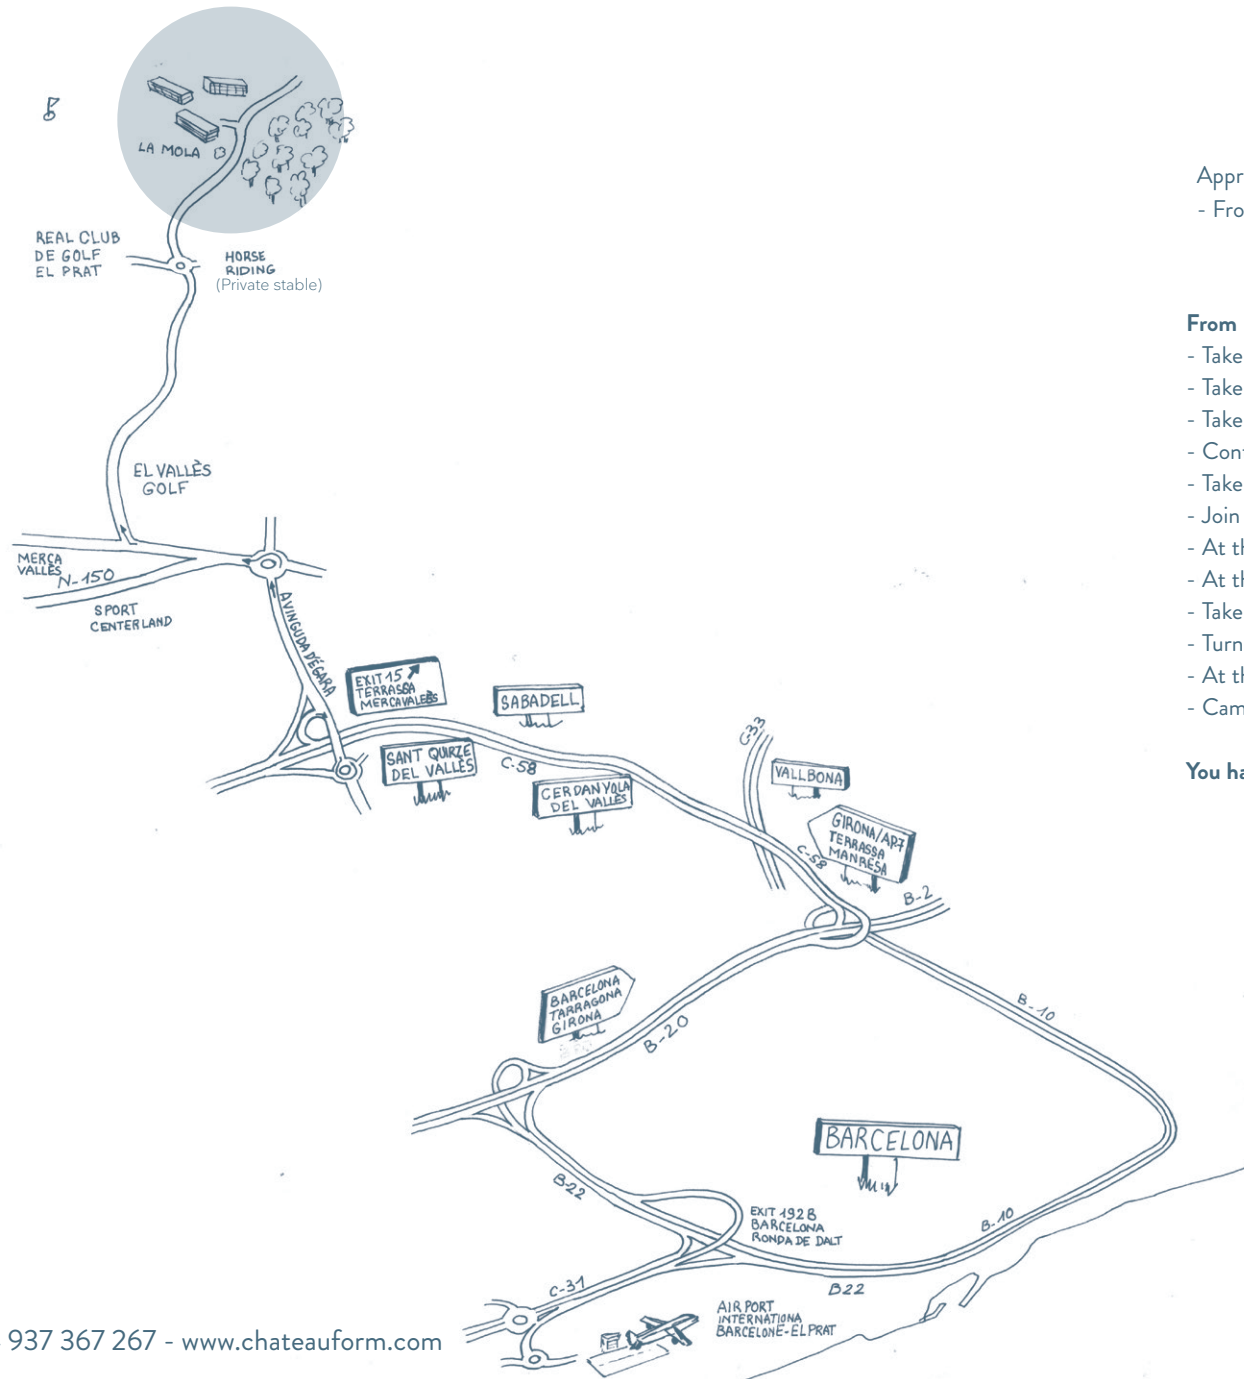

La Mola

Camí dels Plans de Can Bonvilar s/n. - 08227. Terrassa. Barcelona.

EVENT
Châteauform'

Approximate time:

- From Barcelona El Prat International Airport: 35 minutes

From Barcelona El Prat International Airport:

- Take C-31 and leave Airport Avenue
- Take B-20 / C-32 and E-9 / C-16 in the direction of C-1413a
- Take exit 16 and exit E-9 / C-16
- Continue C-58 towards Avinguda d'Ègara.
- Take exit 15 towards Terrassa / Mercavallès / St. Quirze V.
- Join Avinguda of Ègara
- At the roundabout, 3rd exit and continue on Avinguda d'Ègara
- At the roundabout, 3rd exit on Ctra. of Terrassa / N-150
- Take a slight right on Ctra. from Terrassa
- Turn right at 350m
- At the roundabout, take the 1st exit and continue for 700 m
- Campus La Mola is on your left

You have arrived !

GPS COORDINATES

Longitude : 002°555'68" East

Latitude : 48°537'15" North