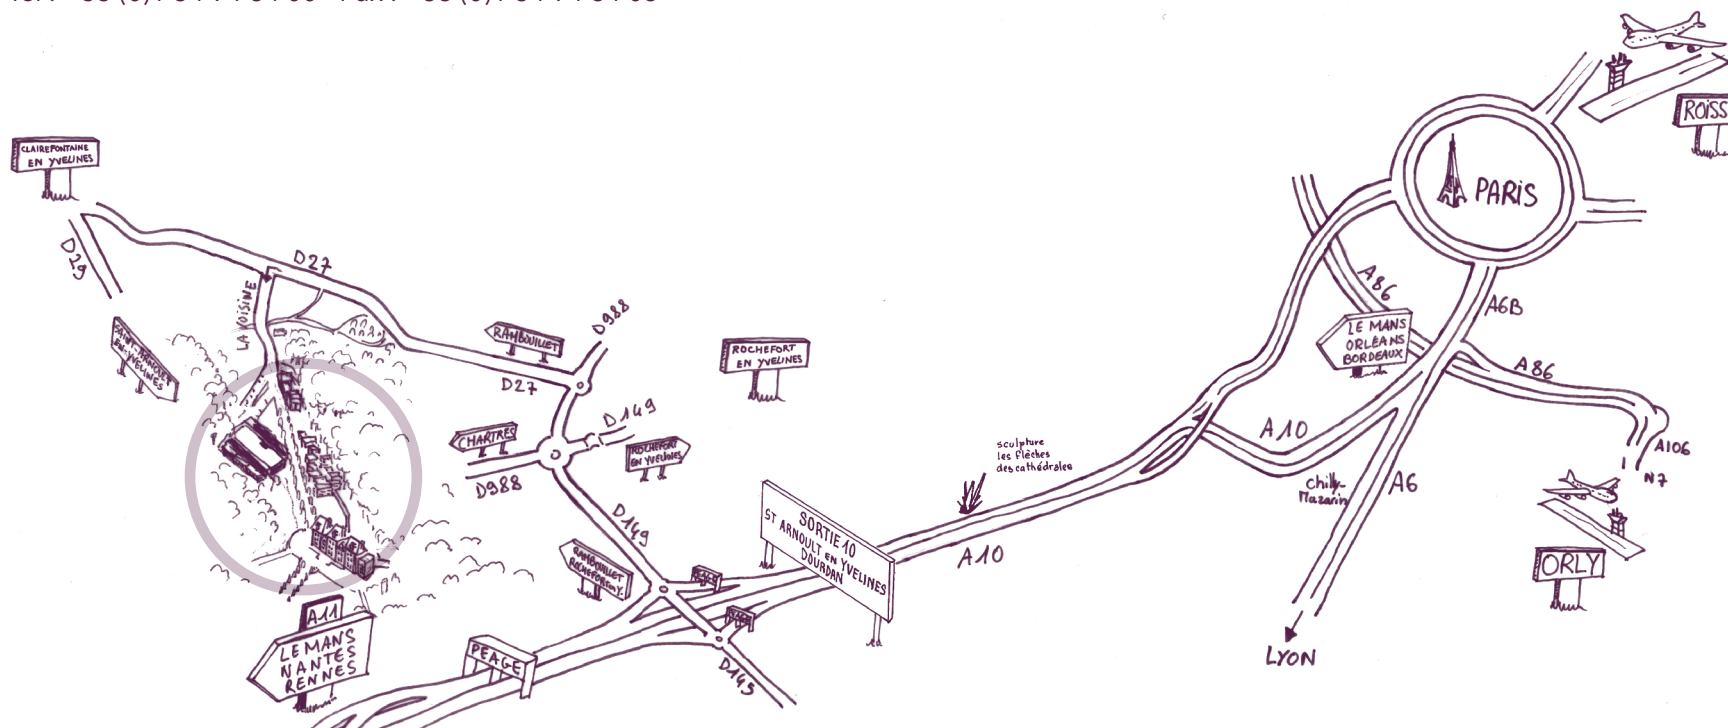

GPS COORDINATES

DMS: Longitude: 1°55'41.4" East Latitude: 48°36'19.9" North

DD: Longitude 1.9283419999999296 Latitude 48.605231

Please make sure you fill in 'Clairefontaine-en-Yvelines' in your GPS

From Paris Porte Maillot (A13)

- From the 'Boulevard Périphérique', exit : 'A13 Rouen Versailles'
- Continue on A13 for 11.6 km
- Take the A12 on your right direction 'Dreux – Rambouillet- Saint Quentin-en-Yvelines' and continue on A12 for 8.8 km.
- Continue on the N10 for 30,1 km then take the D27 to Clairefontaine-en-Yvelines
- Turn right into Domaine de La Voisine at the sign on the gate

From Paris Porte d'Orléans :

- Take the A6 Motorway in the direction of "Orly - Lyon" for 9 km
- Take the A10 Motorway in the direction of "Bordeaux". After 18 km, the A10 is met by the N118.
- Continue on A10 for 21 km.

From Paris Pont de Sèvres :

- Take the N118 in the direction of "Chartres – Nantes – Orléans - Bordeaux" for 20 km. The N118 meets the A10.
- Continue on A10 in the direction of "Bordeaux" for 21 km.

- Along the A10, you pass the sculpture 'Les Flèches des Cathédrales' (cathedrals' arrows).
- Take the next exit (n°10) 'St Arnoult en Yvelines – Dourdan'.
- After the toll, turn right in the direction of D149 "Rambouillet – Rochefort-en-Yvelines".
- Go straight on the D149 always in the direction of "Rambouillet – Rochefort-en-Yvelines".
- Leave the D27 direction "St Cyr s/s" on your right.
- At the first round-about, take the first exit towards D149 for 1.5 km
- At the 2nd round-about take the 2nd exit towards D988 for 450 m
- Turn left towards 'Route de Clairefontaine/D27'
- Continue to follow D27 for 4.9 km