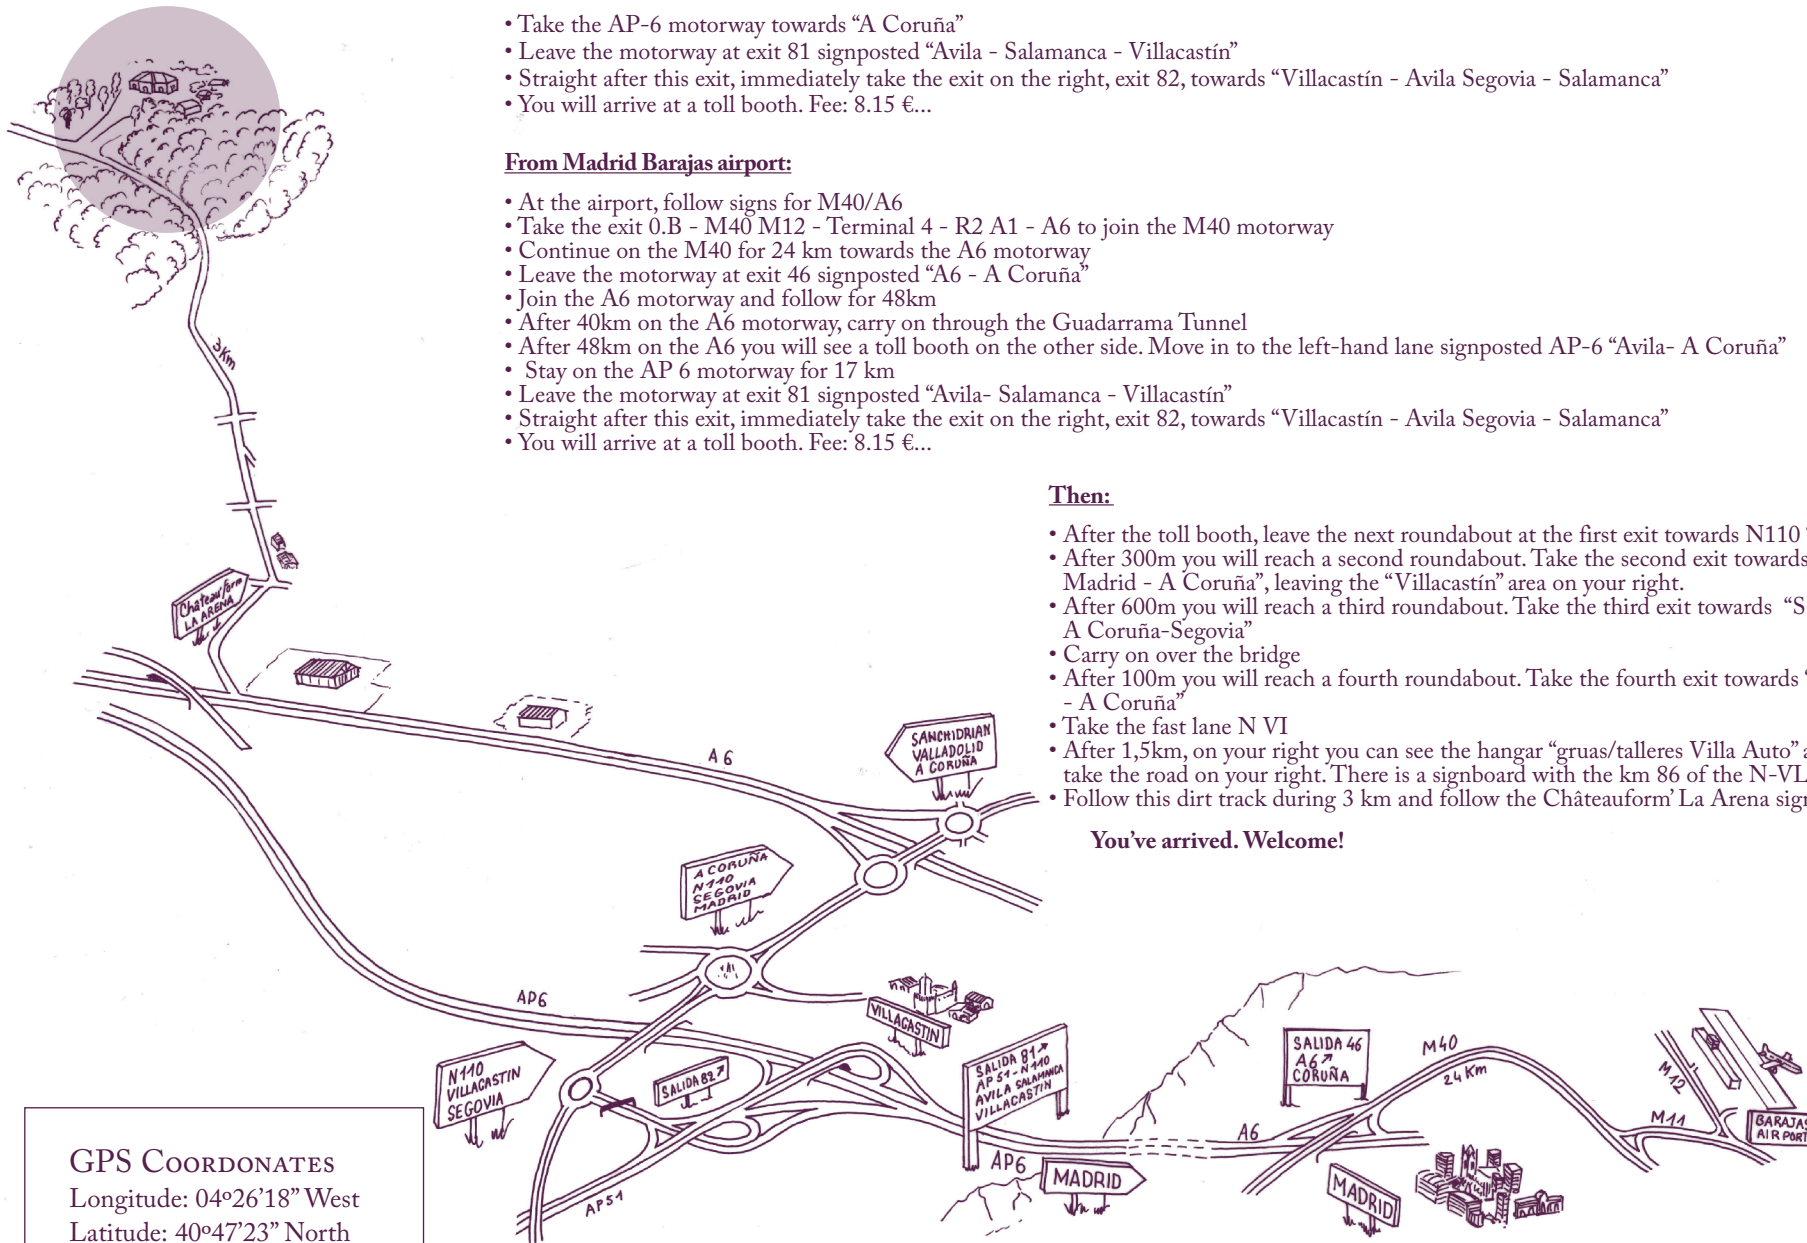

Then:

- After the toll booth, leave the next roundabout at the first exit towards N110 "Villacastín- Segovia"
- After 300m you will reach a second roundabout. Take the second exit towards N110 "Segovia - Madrid - A Coruña", leaving the "Villacastín" area on your right.
- After 600m you will reach a third roundabout. Take the third exit towards "Sanchidrian - Valladolid - A Coruña-Segovia"
- Carry on over the bridge
- After 100m you will reach a fourth roundabout. Take the fourth exit towards "Sanchidrian - Valladolid - A Coruña"
- Take the fast lane N VI
- After 1,5km, on your right you can see the hangar "gruas/talleres Villa Auto" and before the bridge, take the road on your right. There is a signboard with the km 86 of the N-VL.
- Follow this dirt track during 3 km and follow the Châteauform' La Arena signboard.

You've arrived. Welcome!

GPS COORDONATES

Longitude: 04°26'18" West

Latitude: 40°47'23" North