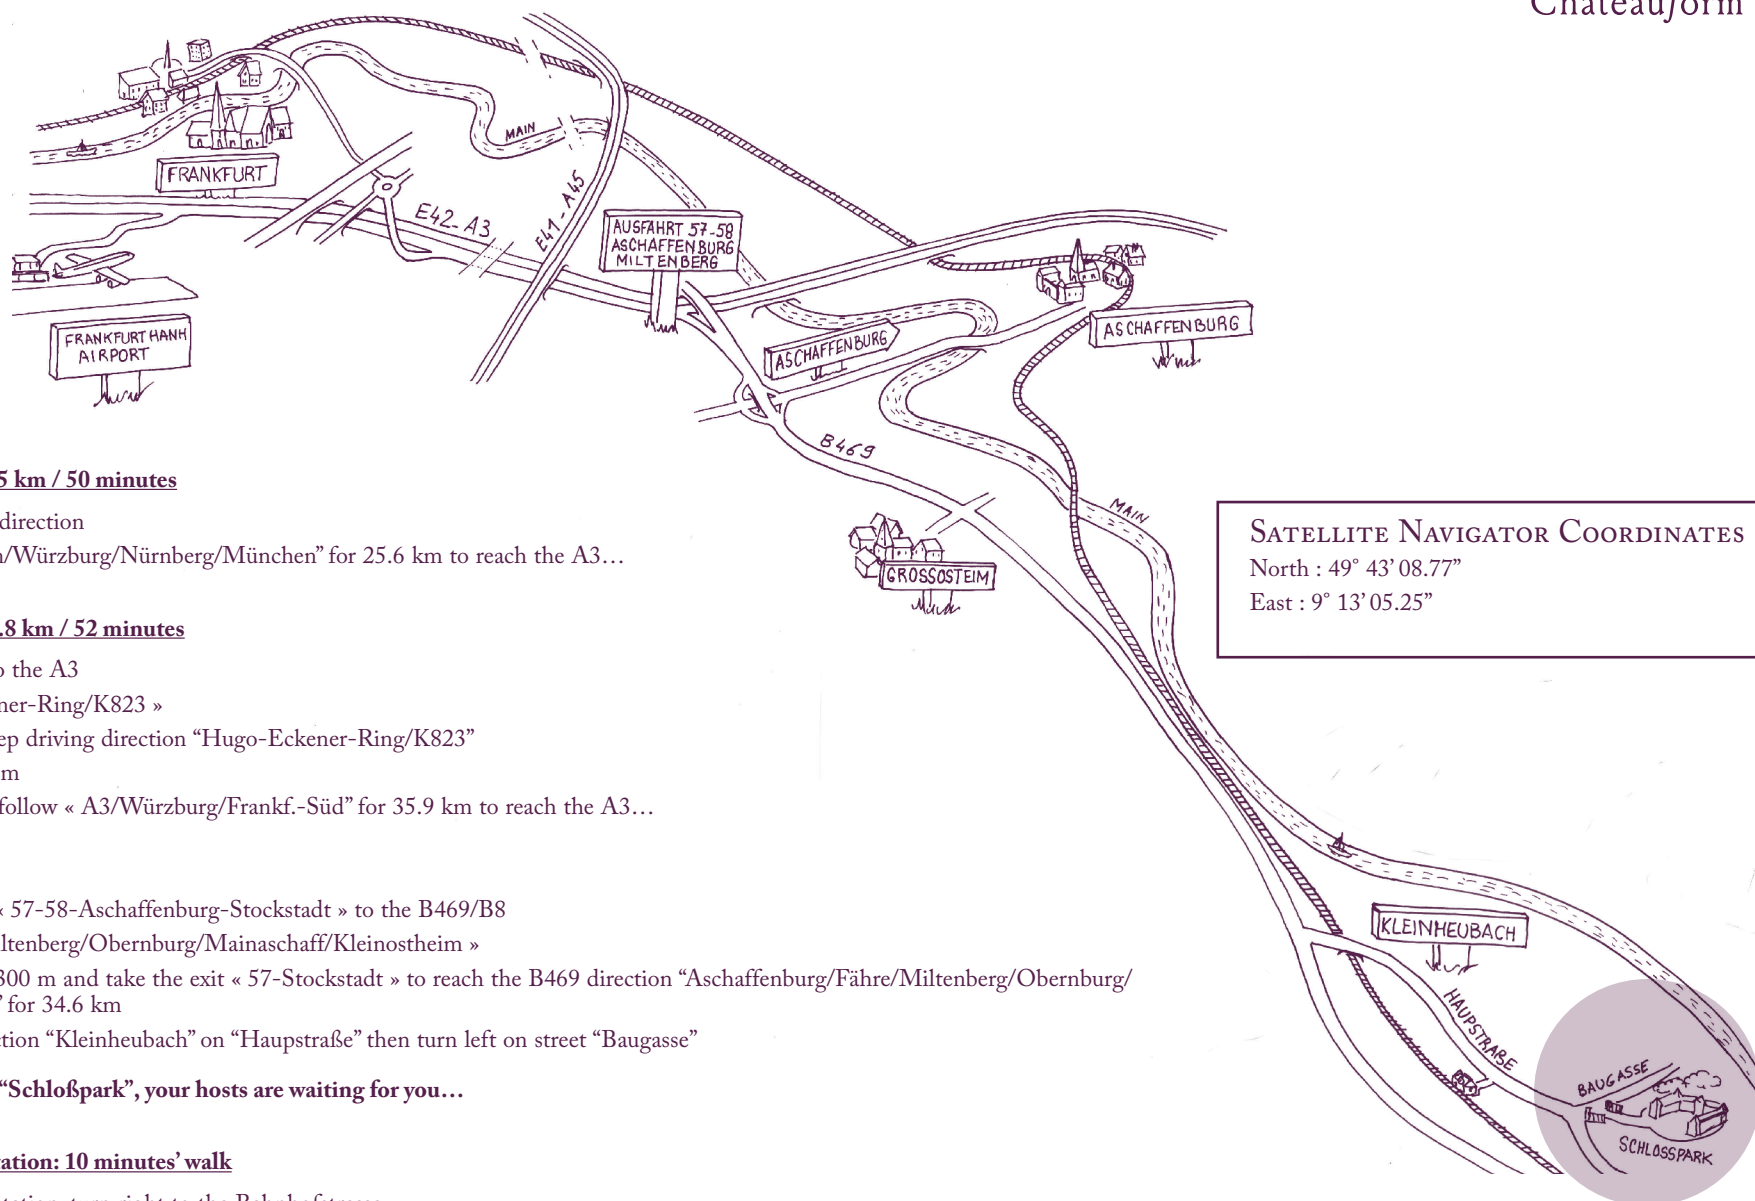

Schloss Löwenstein

Schlosspark 1 - 63924 Kleinheubach

Tél : +49 (0) 9371 66900

The home of seminars
Châteauform'

From Frankfurt center : 68.5 km / 50 minutes

- Drive into « Würzburg » direction
- Follow “A3/Obertshausen/Würzburg/Nürnberg/München” for 25.6 km to reach the A3...

From Frankfurt airport : 73.8 km / 52 minutes

- Take the East direction to the A3
- Turn left to «Hugo-Eckener-Ring/K823 »
- Take the 1st right and keep driving direction “Hugo-Eckener-Ring/K823”
- Follow the K823 for 950 m
- Stay on the left lane and follow « A3/Würzburg/Frankf.-Süd” for 35.9 km to reach the A3...

...then,

- Take the exit « 57-58-Aschaffenburg-Stockstadt » to the B469/B8
- direction « Miltenberg/Obernburg/Mainaschaff/Kleinostheim »
- Drive during 300 m and take the exit « 57-Stockstadt » to reach the B469 direction “Aschaffenburg/Fähre/Miltenberg/Obernburg/Grossostheim” for 34.6 km
- Turn left direction “Kleinheubach” on “Hauptstraße” then turn left on street “Baugasse”

Enter the park “Schloßpark”, your hosts are waiting for you...

From Kleinheubach train station: 10 minutes' walk

- Coming out of the train station, turn right to the Bahnhofstrasse
- Then, turn left on Friedenstrasse. On your way, you will pass the school and the town hall.
- At the end of the street, cross the main street to reach Baugasse; the castle will be on your right

You may easily reach Frankfurt by Kleinheubach station situated 1km from the castle