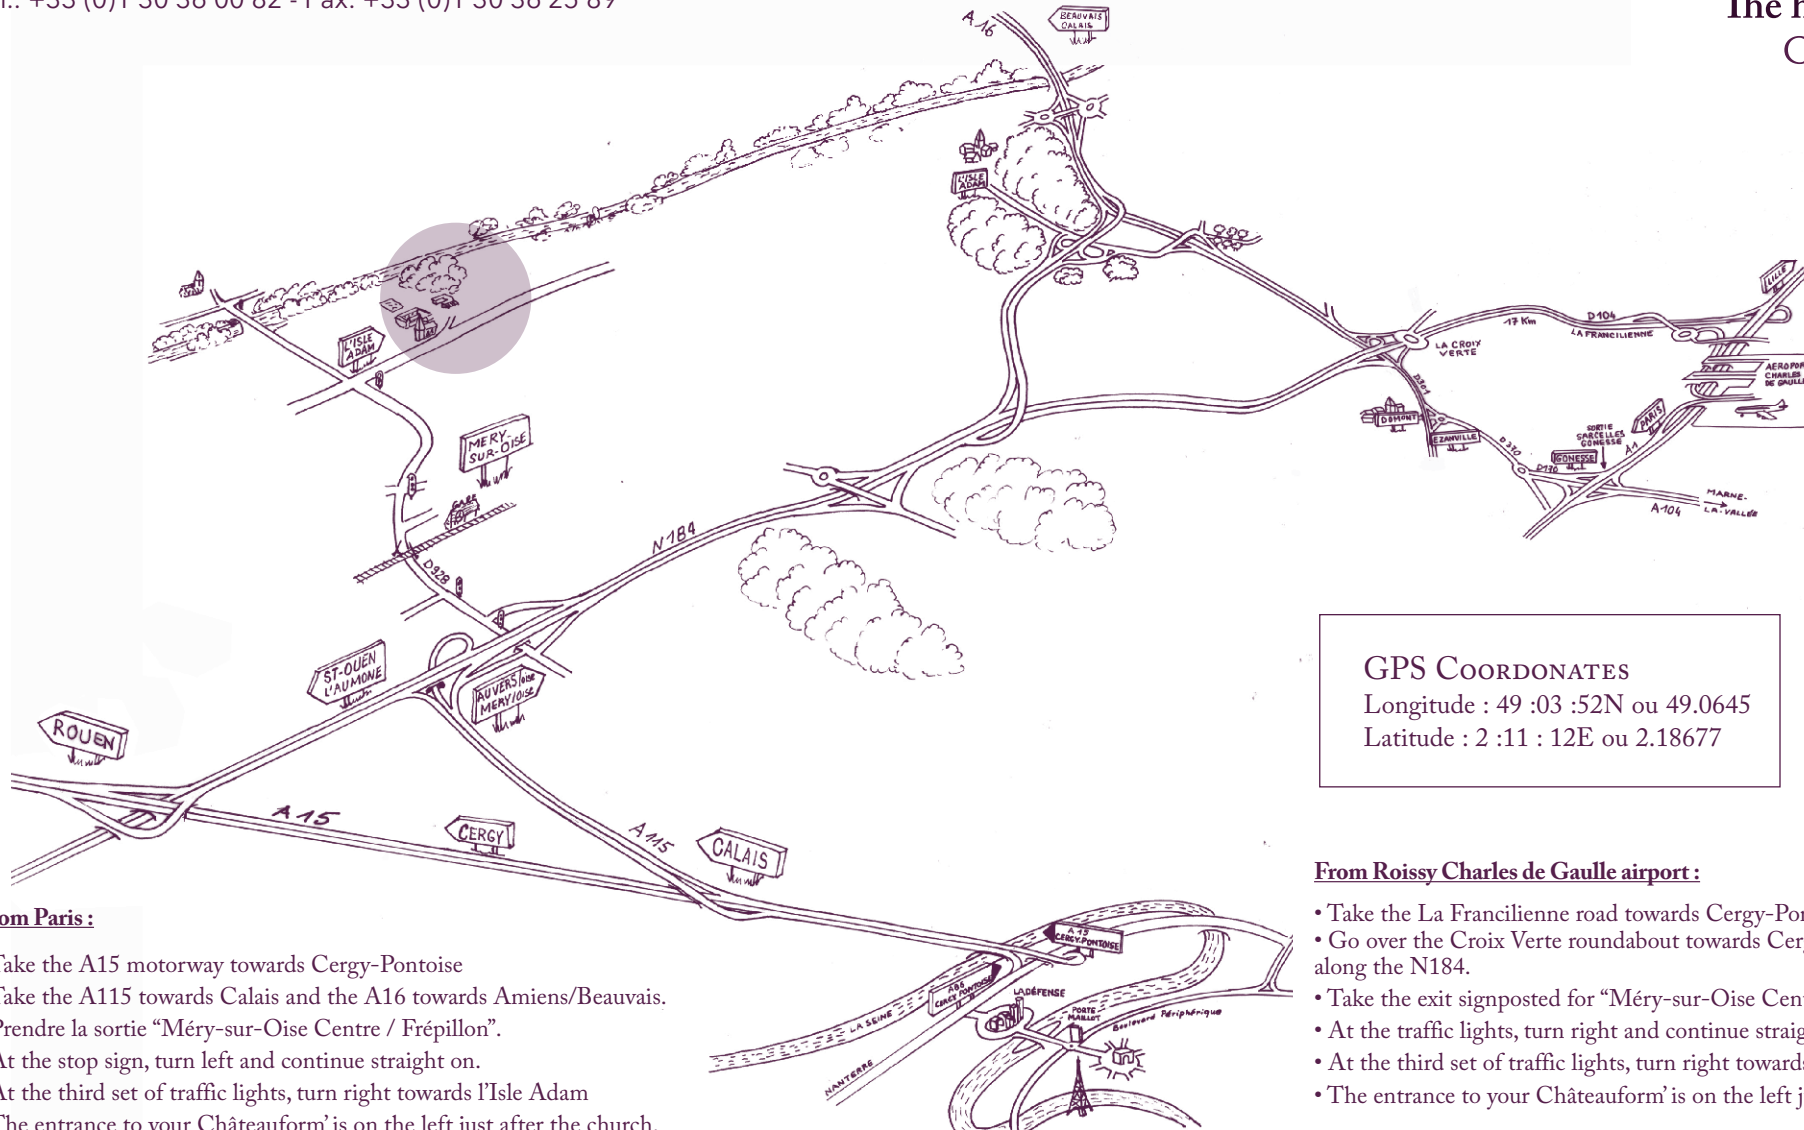

## GPS COORDONATES

Longitude : 49 :03 :52N ou 49.0645

Latitude : 2 :11 :12E ou 2.18677

### From Paris :

- Take the A15 motorway towards Cergy-Pontoise
- Take the A115 towards Calais and the A16 towards Amiens/Beauvais.
- Prendre la sortie “Méry-sur-Oise Centre / Frépillon”.
- At the stop sign, turn left and continue straight on.
- At the third set of traffic lights, turn right towards l'Isle Adam
- The entrance to your Châteauform' is on the left just after the church.

### From Rouen :

- Take the A15 motorway towards Paris, take the exit signposted for “Saint Ouen L'Aumône”.
- Continue along the N184 and take the exit signposted for “Méry-sur-Oise Centre/Frépillon”.
- At the stop sign, turn left and continue straight on.
- At the third set of traffic lights, turn right towards l'Isle Adam.
- The entrance to your Châteauform' is on the left just after the church.

### From Beauvais :

- Take the A16 motorway towards Cergy-Pontoise.
- Go through the toll and continue along the N184.
- Take the exit signposted for “Méry-sur-Oise Centre/Frépillon”.
- At the traffic lights, turn right and continue straight on.
- At the third set of traffic lights, turn right towards l'Isle Adam.
- The entrance to your Châteauform' is on the left just after the church.