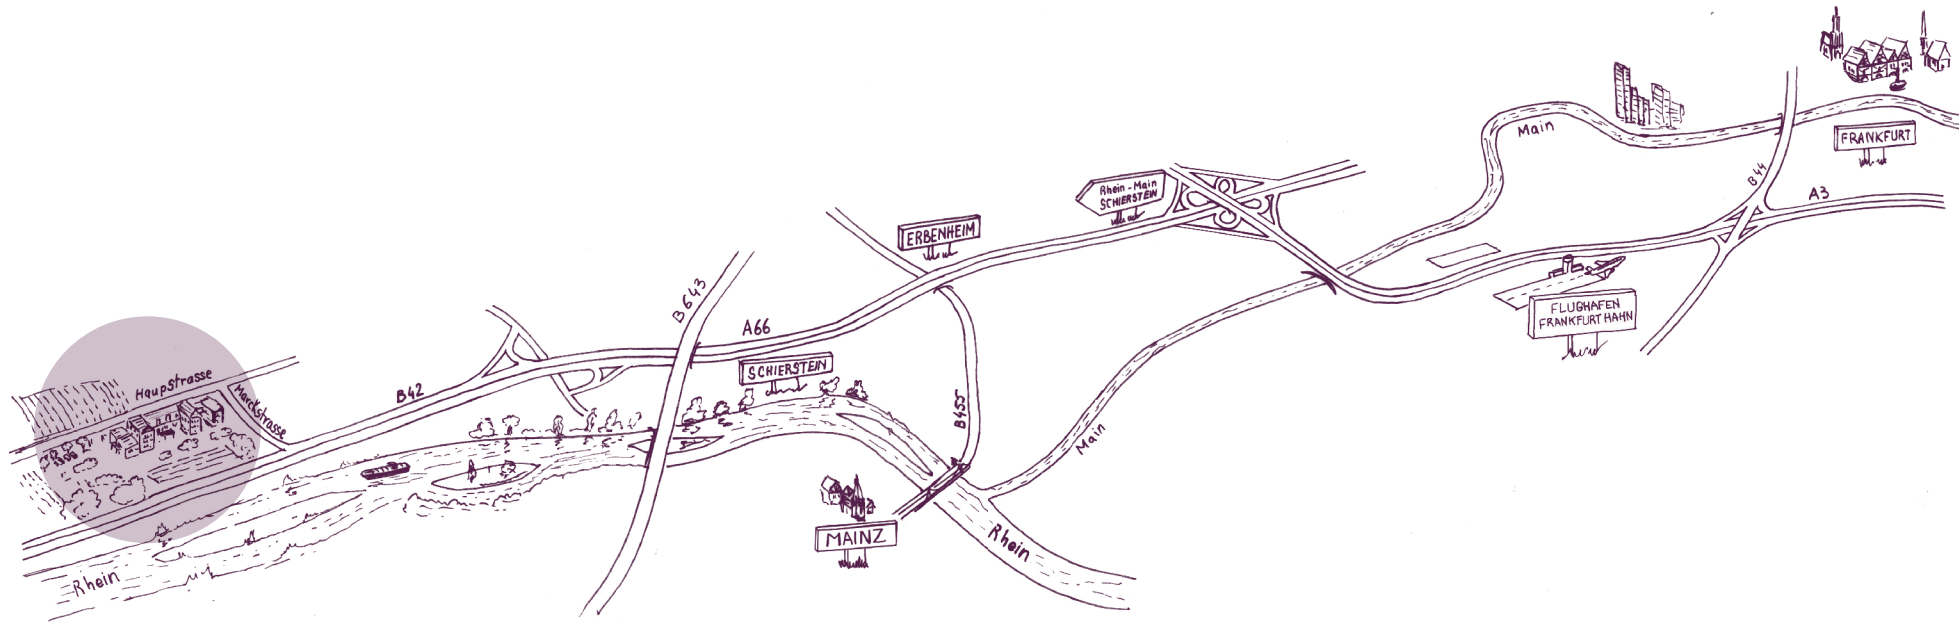

Schloss Reinhartshausen

Schloss Reinhartshausen - Hauptstraße 41- D - 65346 Eltville am Rhein

Tel: +49 2642 40 5250

The home of seminars
'Châteauform'

From Frankfurt: 50.5 km / 46 minutes

- Take the A3 and A66 in direction of Rhein-Main-Schnellweg/B42 to Wiesbaden
- Join A3
- At the 47-Wiesbadener Kreuz interchange, use the 2 right lanes to follow A66 in direction Wiesbaden/Mainz...

From Frankfurt Airport: 41 km / 31 minutes

- Take Airportring Querspange Kelsterbach
- Take the A66 Rhein-Main-Schnellweg/B42 towards Wiesbaden
- Use the middle lane to turn right on Querspange Kelsterbach
- Stay on the left lane to continue on Querspange Kelsterbach
- Continue on Querspange Kelsterbach/B43
- Continue on Querspange Kelsterbach
- Use the 3 left lanes to reach B40 in the direction of F/A66-Sindlingen
- Use the left lane to join A66 in direction of Mainz, Wiesbaden, Hofheim, Köln...

- ... • Follow B42 Hauptstraße in Eltville am Rhein
- Stay on the left lane to continue on Rhein-Main-Schnellweg/B42
- Continue to follow B42
- Turn right on Marktstrasse
- Turn left on Hauptstraße

Your destination will be on the left, your hosts are waiting for you

GPS COORDINATES:

Latitude North: 50° 1' 8.3994"

East longitude: 8° 5' 30.5478"