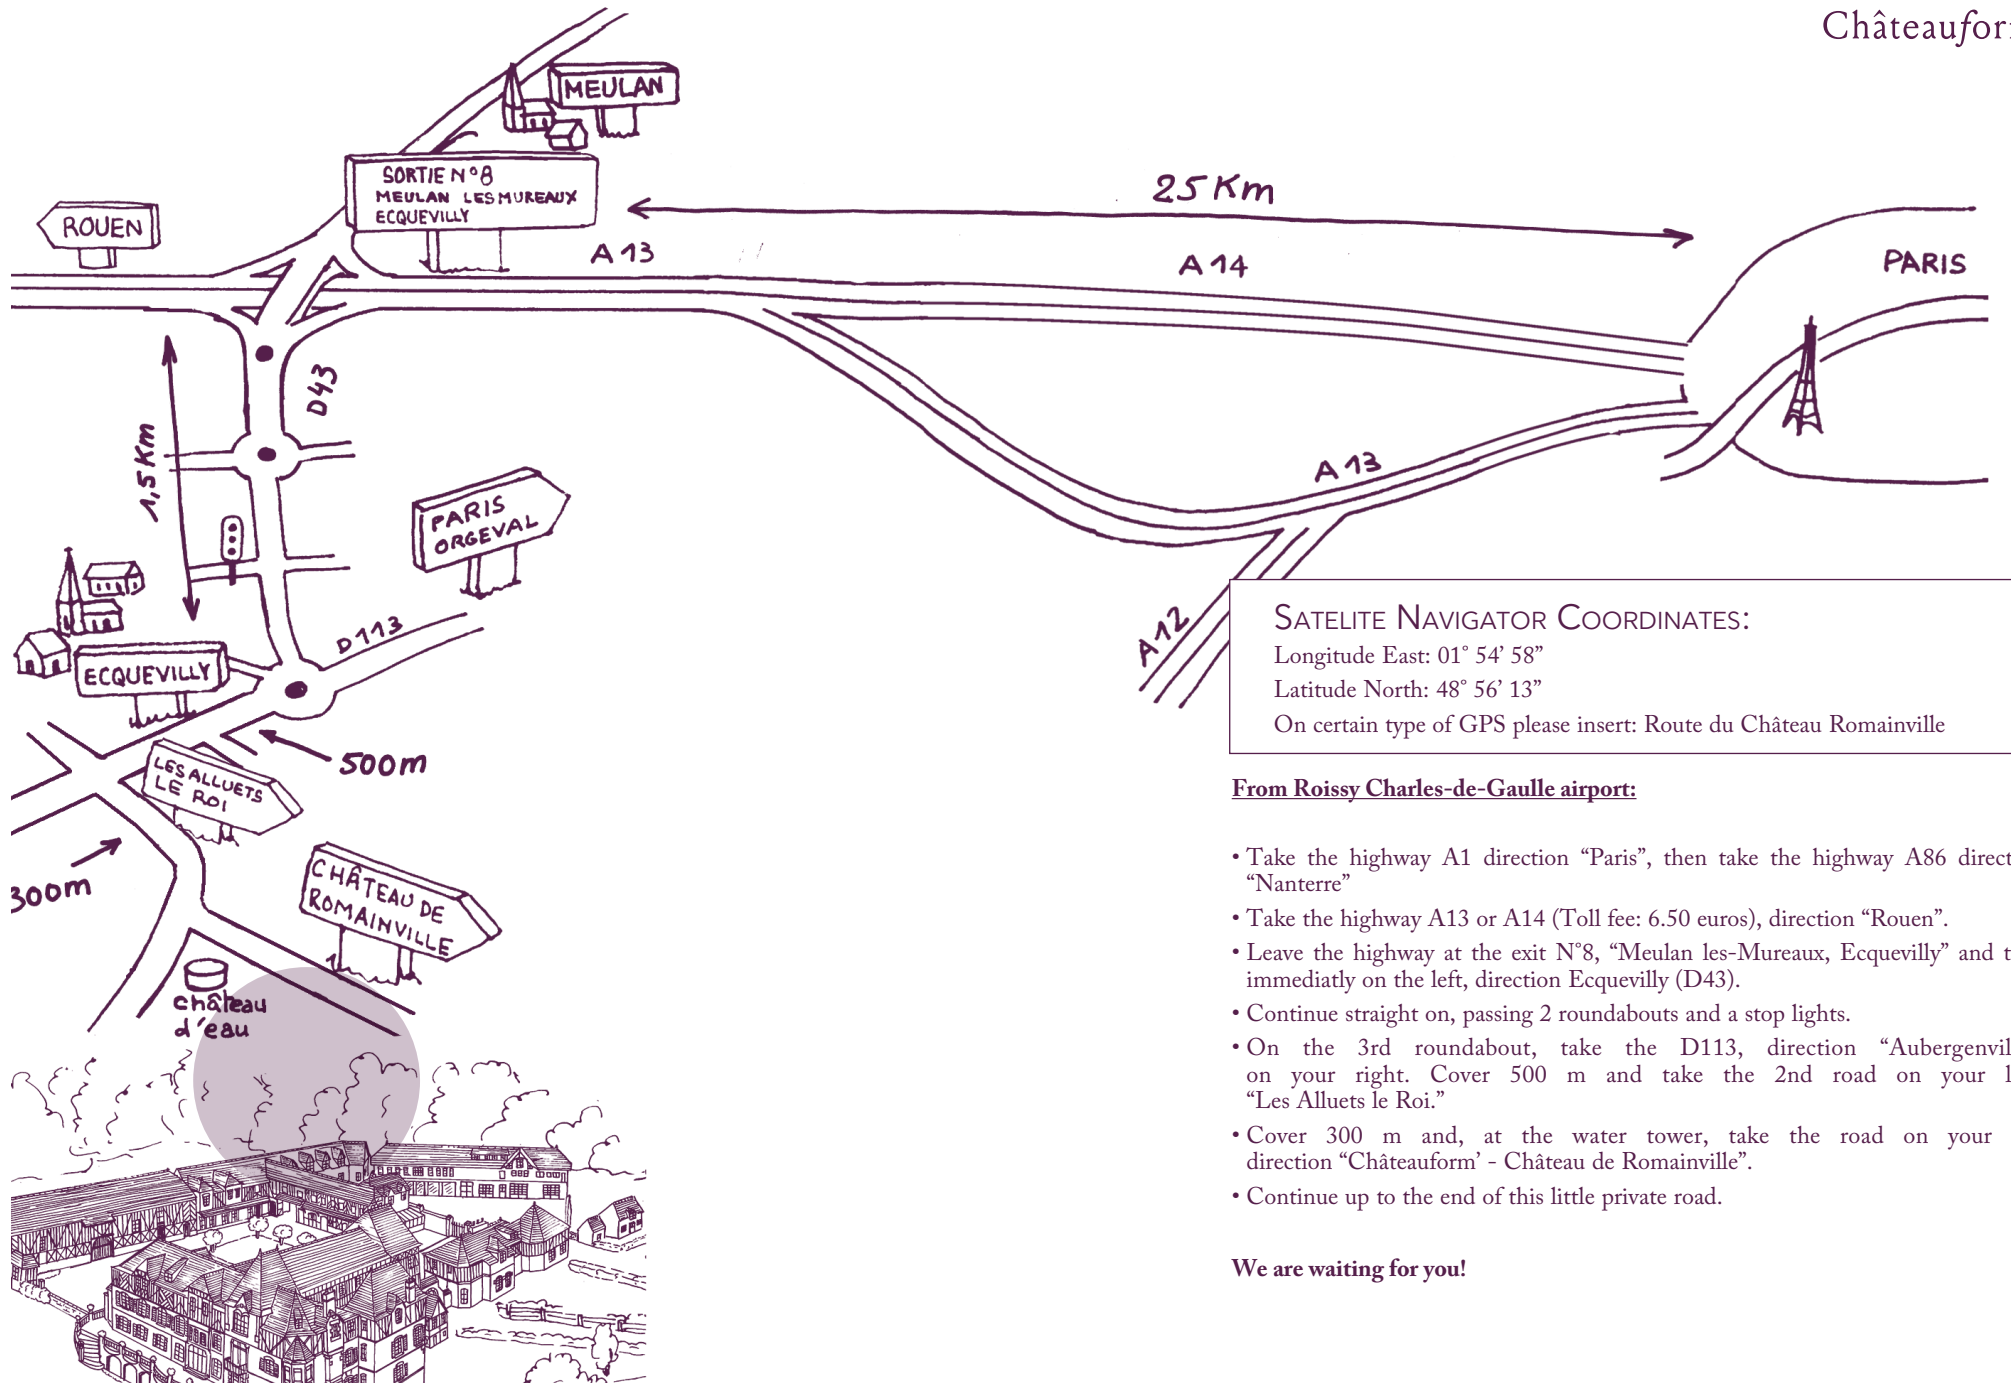

Château de Romainville

Châteauform' - Château de Romainville - Route des Alluets-le-Roi - 78920 Ecquevilly

Tél: 01 39 29 06 06 - Fax: 01 39 29 07 07

The home of seminars
Châteauform'

SATELITE NAVIGATOR COORDINATES:

Longitude East: 01° 54' 58"

Latitude North: 48° 56' 13"

On certain type of GPS please insert: Route du Château Romainville

From Roissy Charles-de-Gaulle airport:

- Take the highway A1 direction "Paris", then take the highway A86 direction "Nanterre"
- Take the highway A13 or A14 (Toll fee: 6.50 euros), direction "Rouen".
- Leave the highway at the exit N°8, "Meulan les-Mureaux, Ecquevilly" and turn immediately on the left, direction Ecquevilly (D43).
- Continue straight on, passing 2 roundabouts and a stop lights.
- On the 3rd roundabout, take the D113, direction "Aubergenville", on your right. Cover 500 m and take the 2nd road on your left, "Les Alluets le Roi."
- Cover 300 m and, at the water tower, take the road on your left direction "Châteauform' - Château de Romainville".
- Continue up to the end of this little private road.