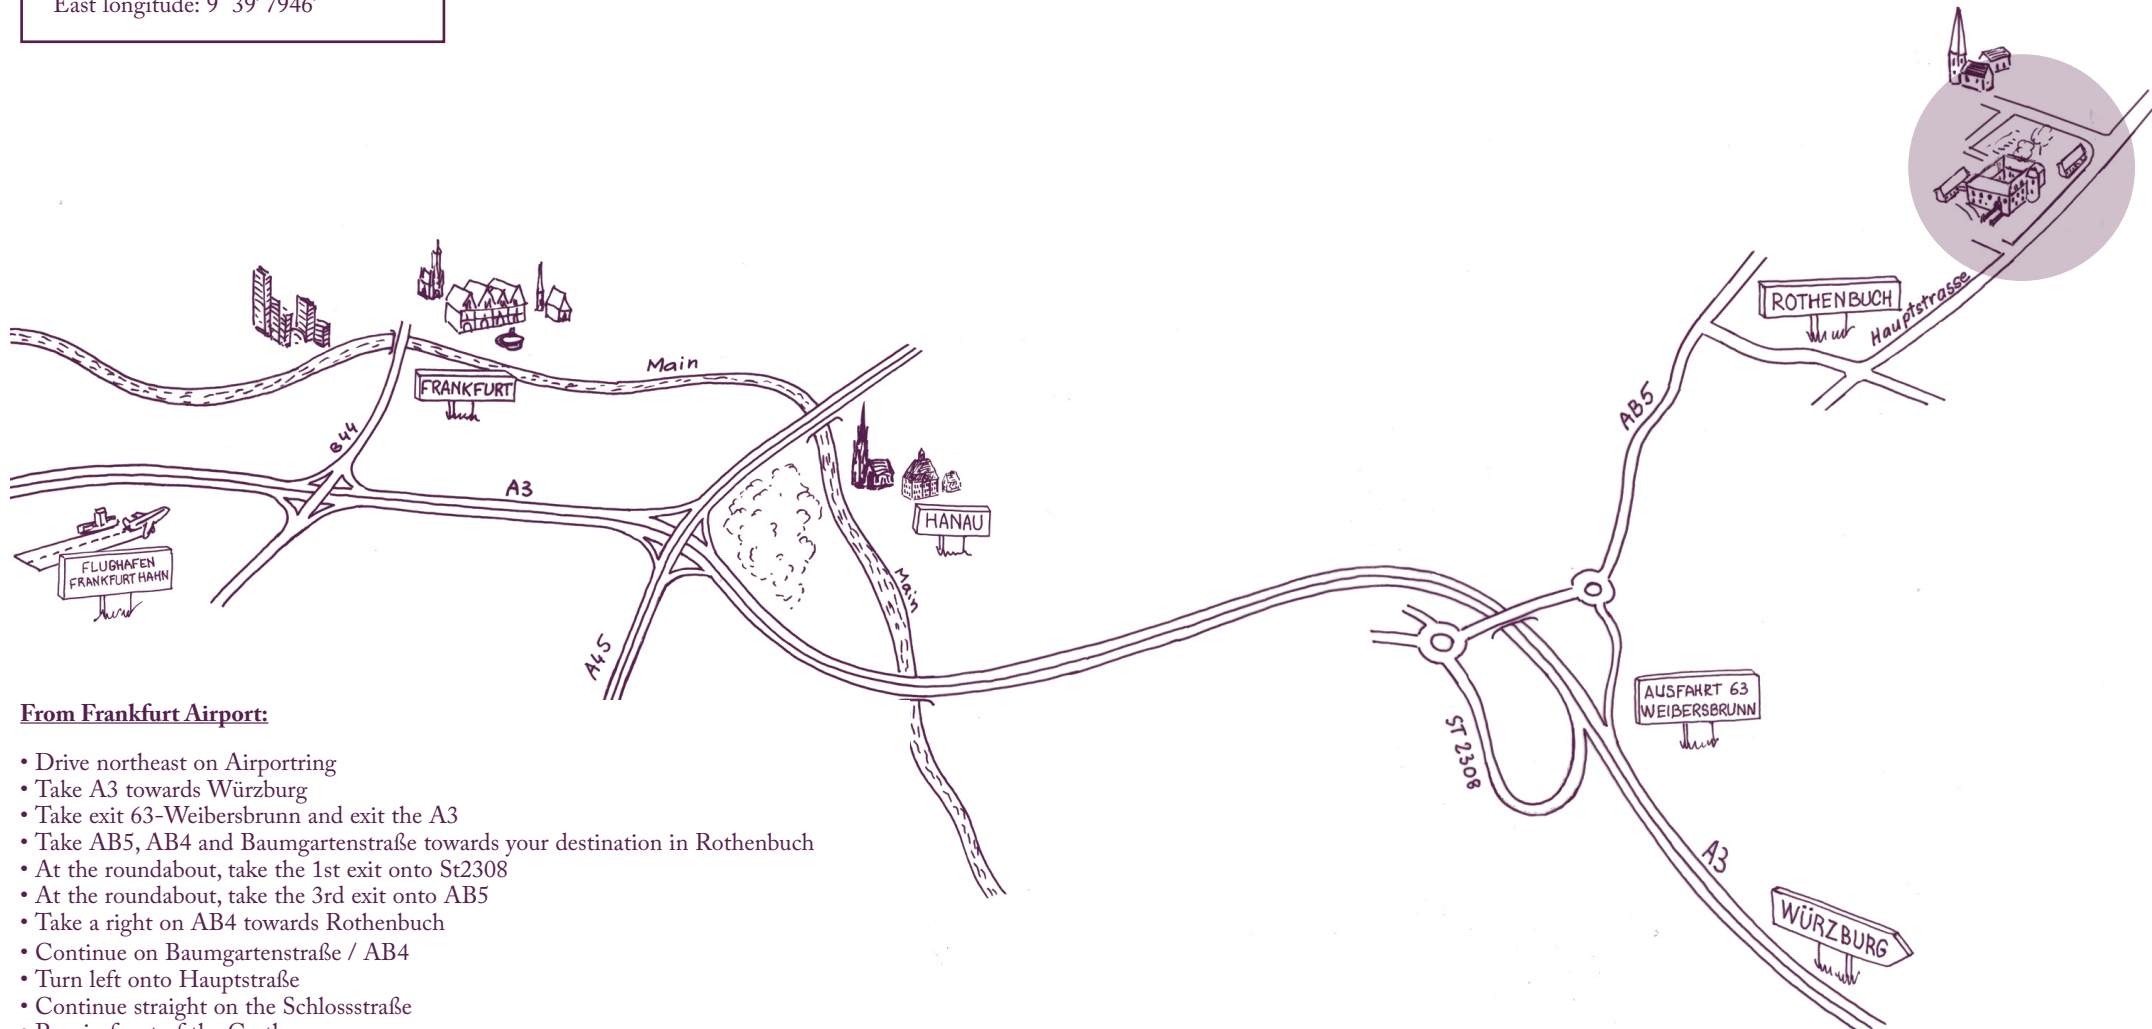

## GPS COORDINATES:

Latitude North: 49° 96' 8321"

East longitude: 9° 39' 7946'

## From Frankfurt Airport:

- Drive northeast on Airportring
- Take A3 towards Würzburg
- Take exit 63-Weibersbrunn and exit the A3
- Take AB5, AB4 and Baumgartenstraße towards your destination in Rothenbuch
- At the roundabout, take the 1st exit onto St2308
- At the roundabout, take the 3rd exit onto AB5
- Take a right on AB4 towards Rothenbuch
- Continue on Baumgartenstraße / AB4
- Turn left onto Hauptstraße
- Continue straight on the Schlosstraße
- Pass in front of the Castle
- Turn left onto the Jägerwiese

Your destination will be on the left, your hosts are waiting for you