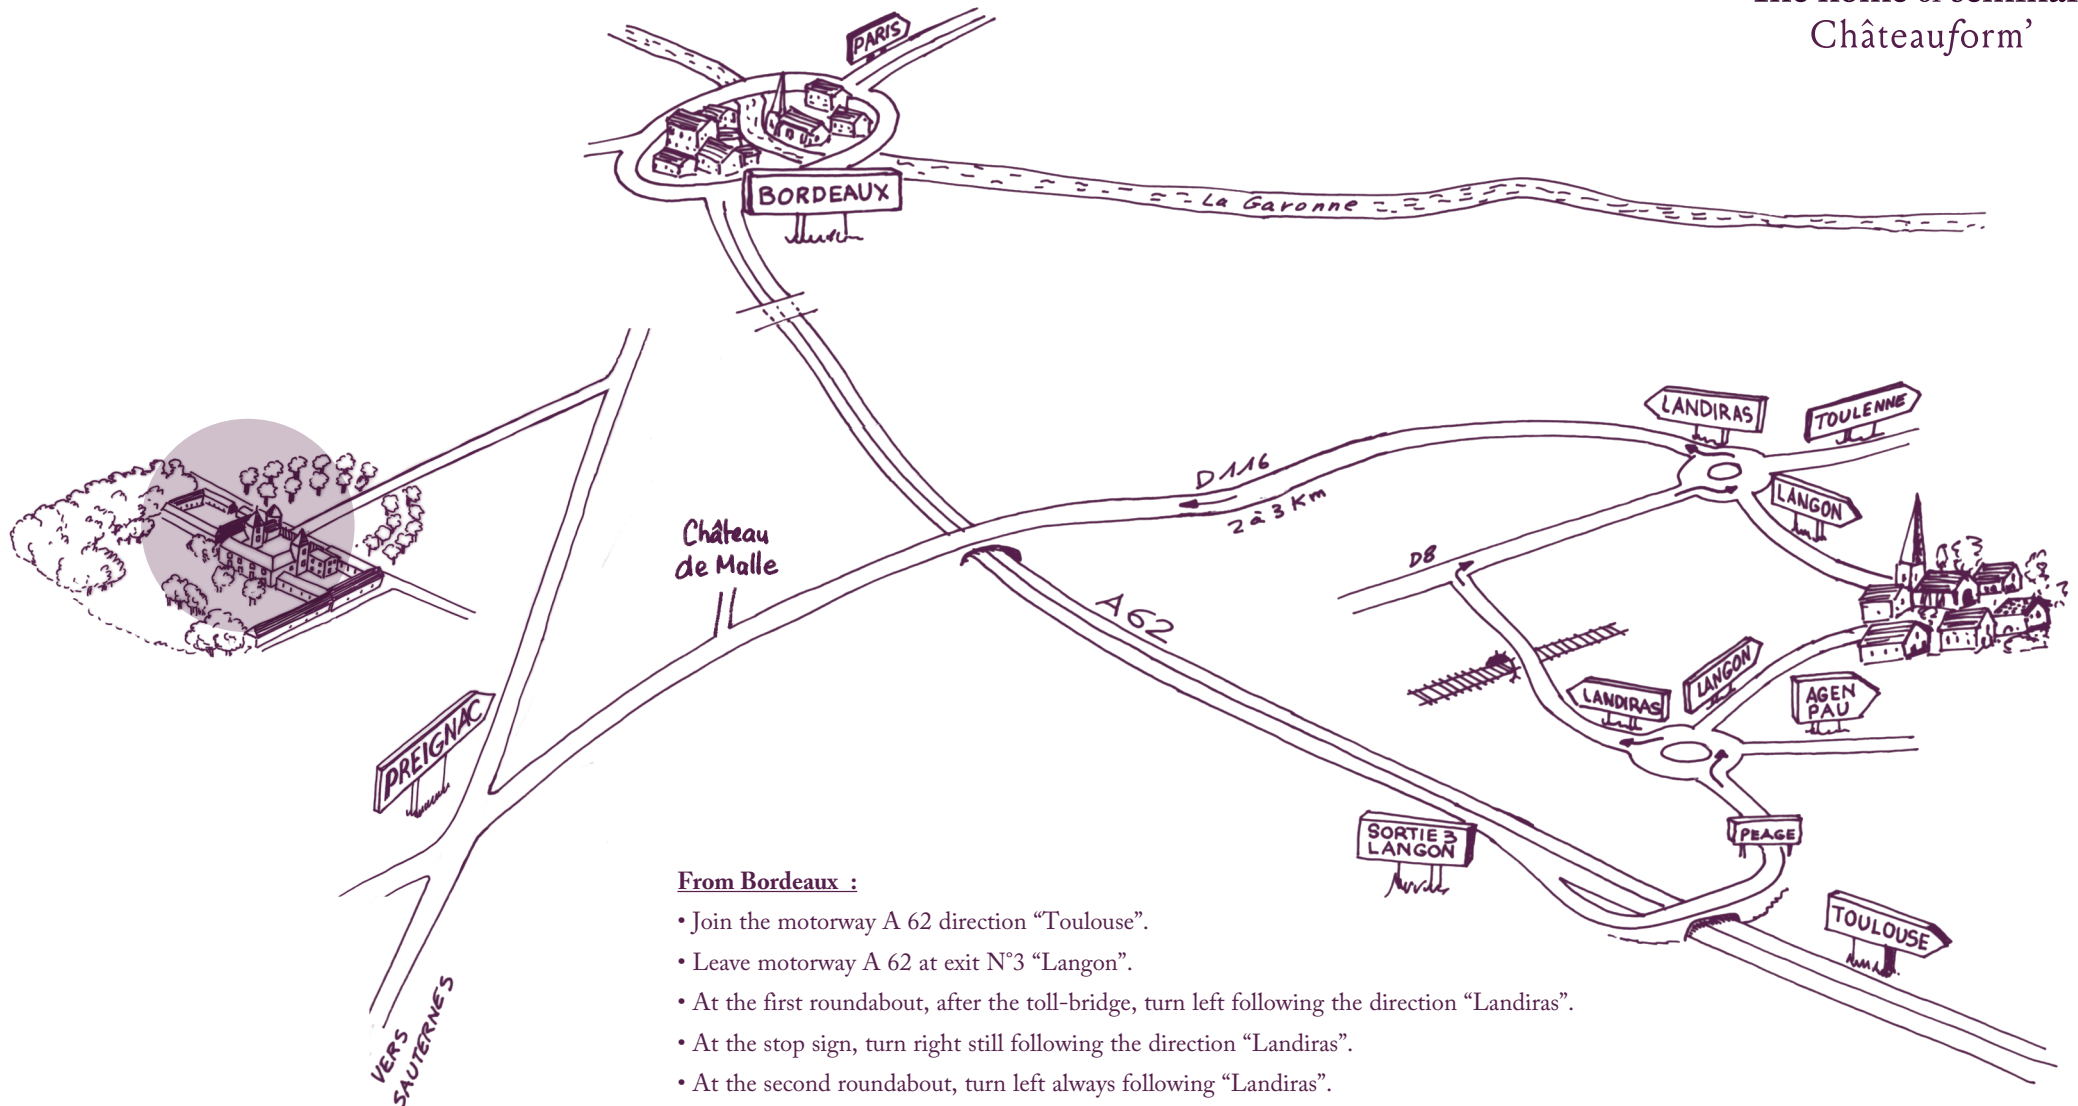

Château de Suduiraut

Châteauform' - Château de Suduiraut - 33210 Preignac
Tél. : 00 33 (0)5 57 98 25 25 - Fax : 00 33 (0)5 57 98 25 26

The home of seminars
Châteauform'

From Bordeaux :

- Join the motorway A 62 direction "Toulouse".
- Leave motorway A 62 at exit N°3 "Langon".
- At the first roundabout, after the toll-bridge, turn left following the direction "Landiras".
- At the stop sign, turn right still following the direction "Landiras".
- At the second roundabout, turn left always following "Landiras".
- Continue on the road D 116 for 3 to 4 km (pass over the A 62).
- At the "Arrencon" crossways (stop sign), follow the direction "Preignac" on your right.
- The castle is located 500 m further down on your left.
- Take the pathway through the vine yards.
- Enter the courtyard through the main entrance gate...

We are waiting for you!

Toll fee: 1.90 euro

SATELLITE NAVIGATOR COORDINATES:

Latitude North 44°33'23"
Longitude West 00°19'11"
or "La Moulette, Preignac"