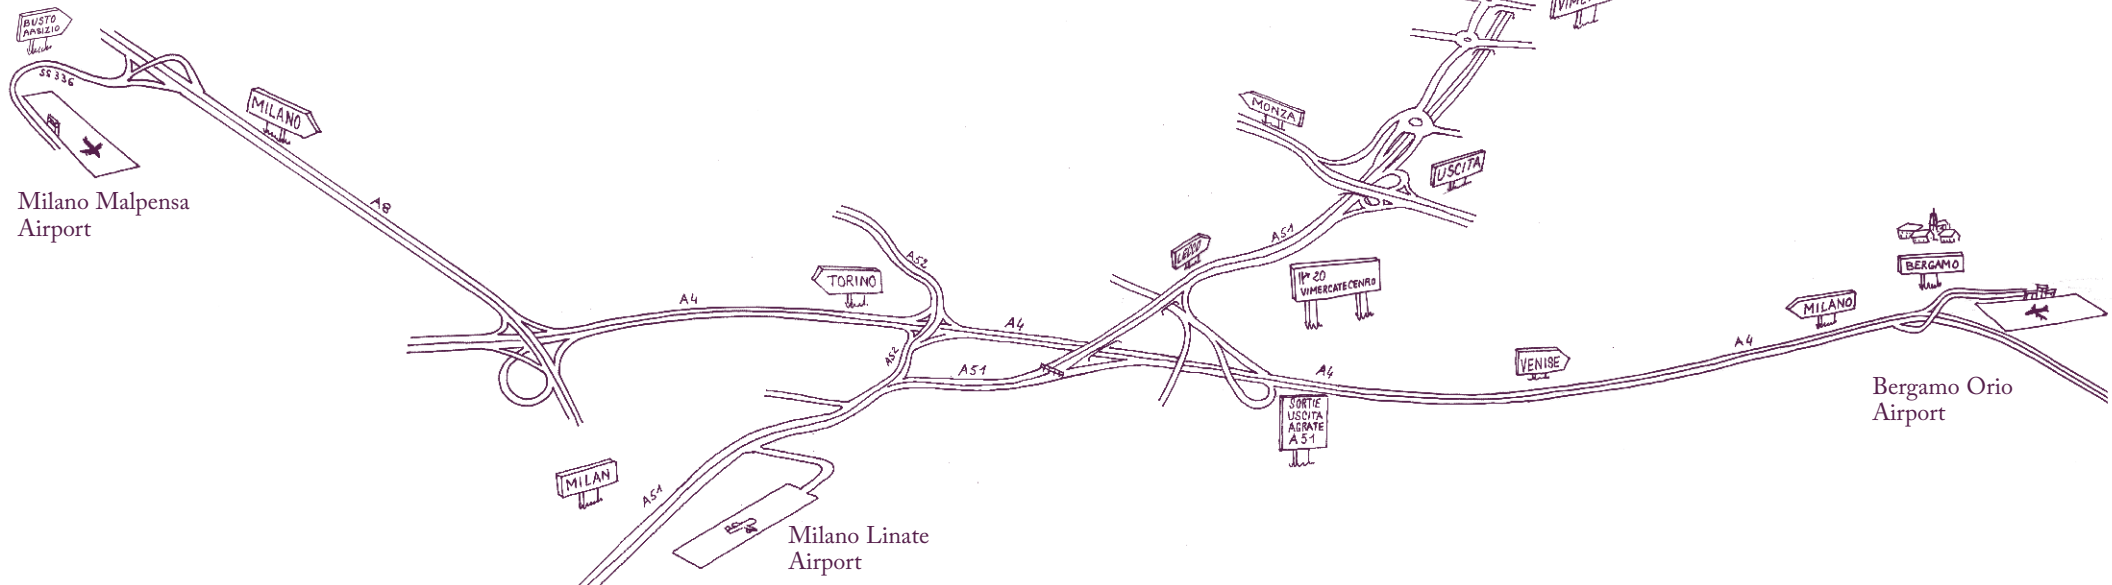

La Villa Gallarati Scotti

Châteauform' - La Villa Gallarati Scotti - 13, Oreno di Vimercate 20871 (MI)

Tél : +39 03 95 97 41 - Fax : +39 95 97 42 00

The home of seminars
Châteauform'

SATELITE NAVIGATOR COORDINATES

Longitude: 9° 22' 11" East

Latitude: 45° 36' 47" North

From Milano Malpensa Airport:

- Take the SS336 road direction "Busto Arsizio" and then, take the A8 motorway direction "Milano".
- After the toll booth, take the A4 direction "Venice".
- Take the "Agrate Brianza" exit and continue on the A51 Tangenziale Est.
- Take the exit n° 20 "Vimercate Centro" and then, take the 2nd exit of the 1st, 2nd, and 3rd roundabouts.
- Take the 3rd exit of the 4th roundabout direction "Oreno".
- Drive into the village of "Oreno" and go straight on till the church: la Villa Gallarati Scotti is on your right.

We are waiting for you...

From Milano Linate Airport:

- Take the A51 Tangenziale Est motorway direction "Venice".
- After the toll booth of "Agrate Brianza", take the exit n° 20 "Vimercate Centro" and then, take the 2nd, 3rd, and 4th roundabouts.
- Take the 3rd exit of the 4th roundabout direction "Oreno".
- Drive into the village of "Oreno" and go straight on till the church: la Villa Gallarati Scotti is on your right.

We are waiting for you...

From Bergamo Orio Airport:

- Take the A4 motorway direction "Milano" and then, take the "Agrate Brianza" exit.
- Continue on the A51 Tangenziale Est direction "Venice".
- Take the exit n° 20 "Vimercate Centro" and then, take the 2nd exit of the 1st, 2nd, and 3rd roundabouts.
- Take the 3rd exit of the 4th roundabout direction "Oreno".
- Drive into the village of "Oreno" and go straight on till the church: la Villa Gallarati Scotti is on your right.