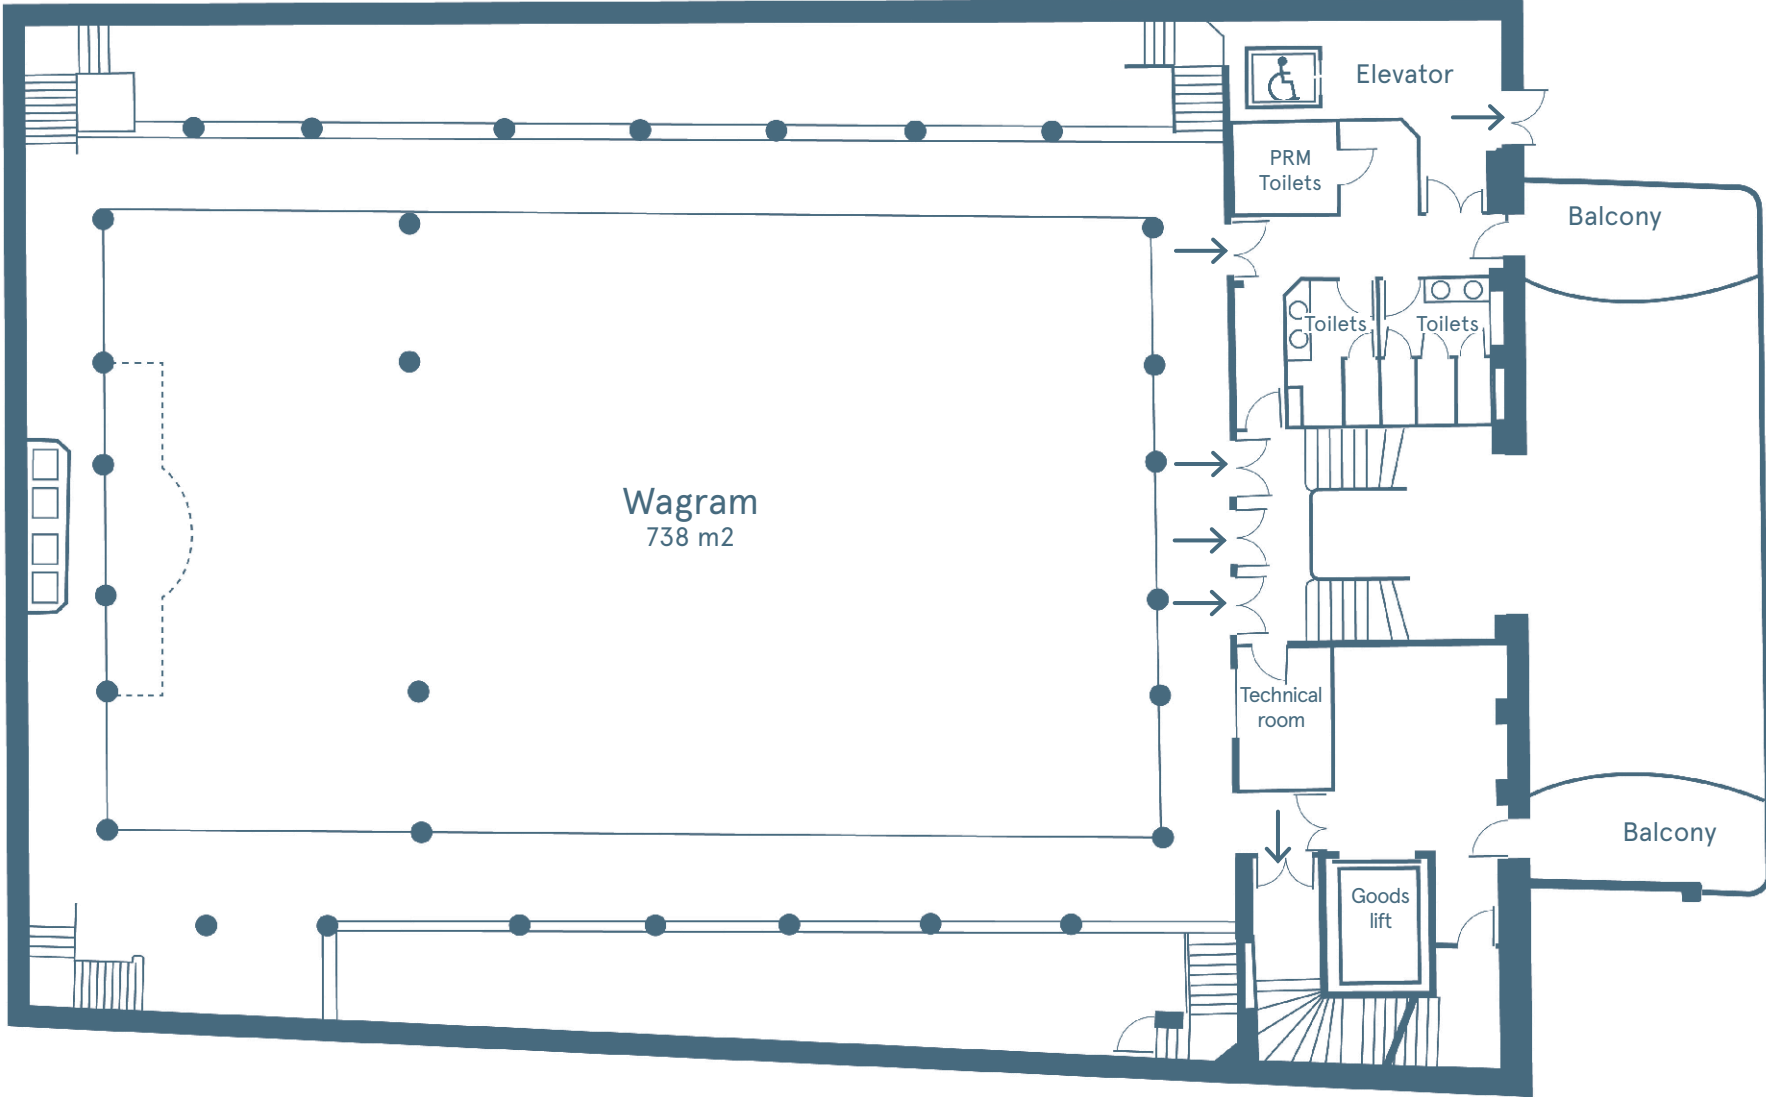

# La Salle Wagram

Wagram

EVENT  
Châteaufarm'

10 meters

# La Salle Wagram

Montenotte

EVENT  
Châteaufarm'

10 meters