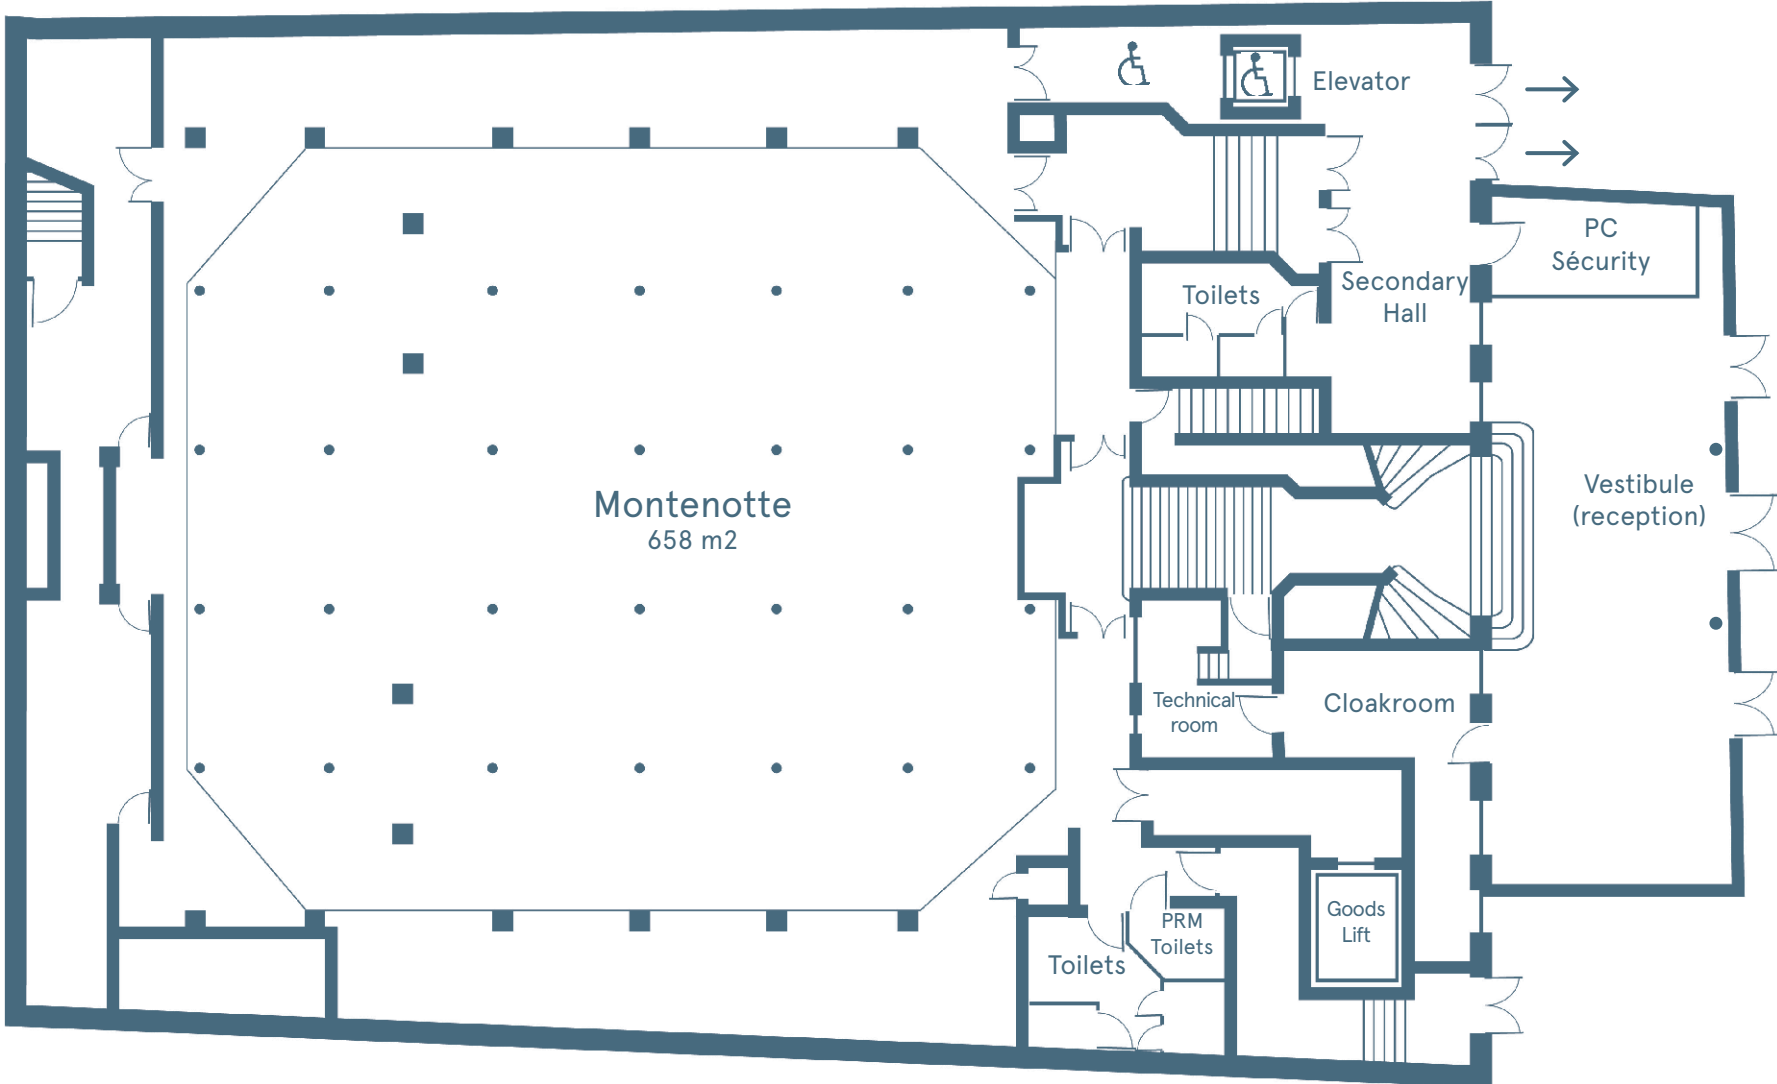

# La Salle Wagram

Wagram

EVENT  
Châteaufarm'

10 meters

# La Salle Wagram

Montenotte

EVENT  
Châteaufarm'

10 meters