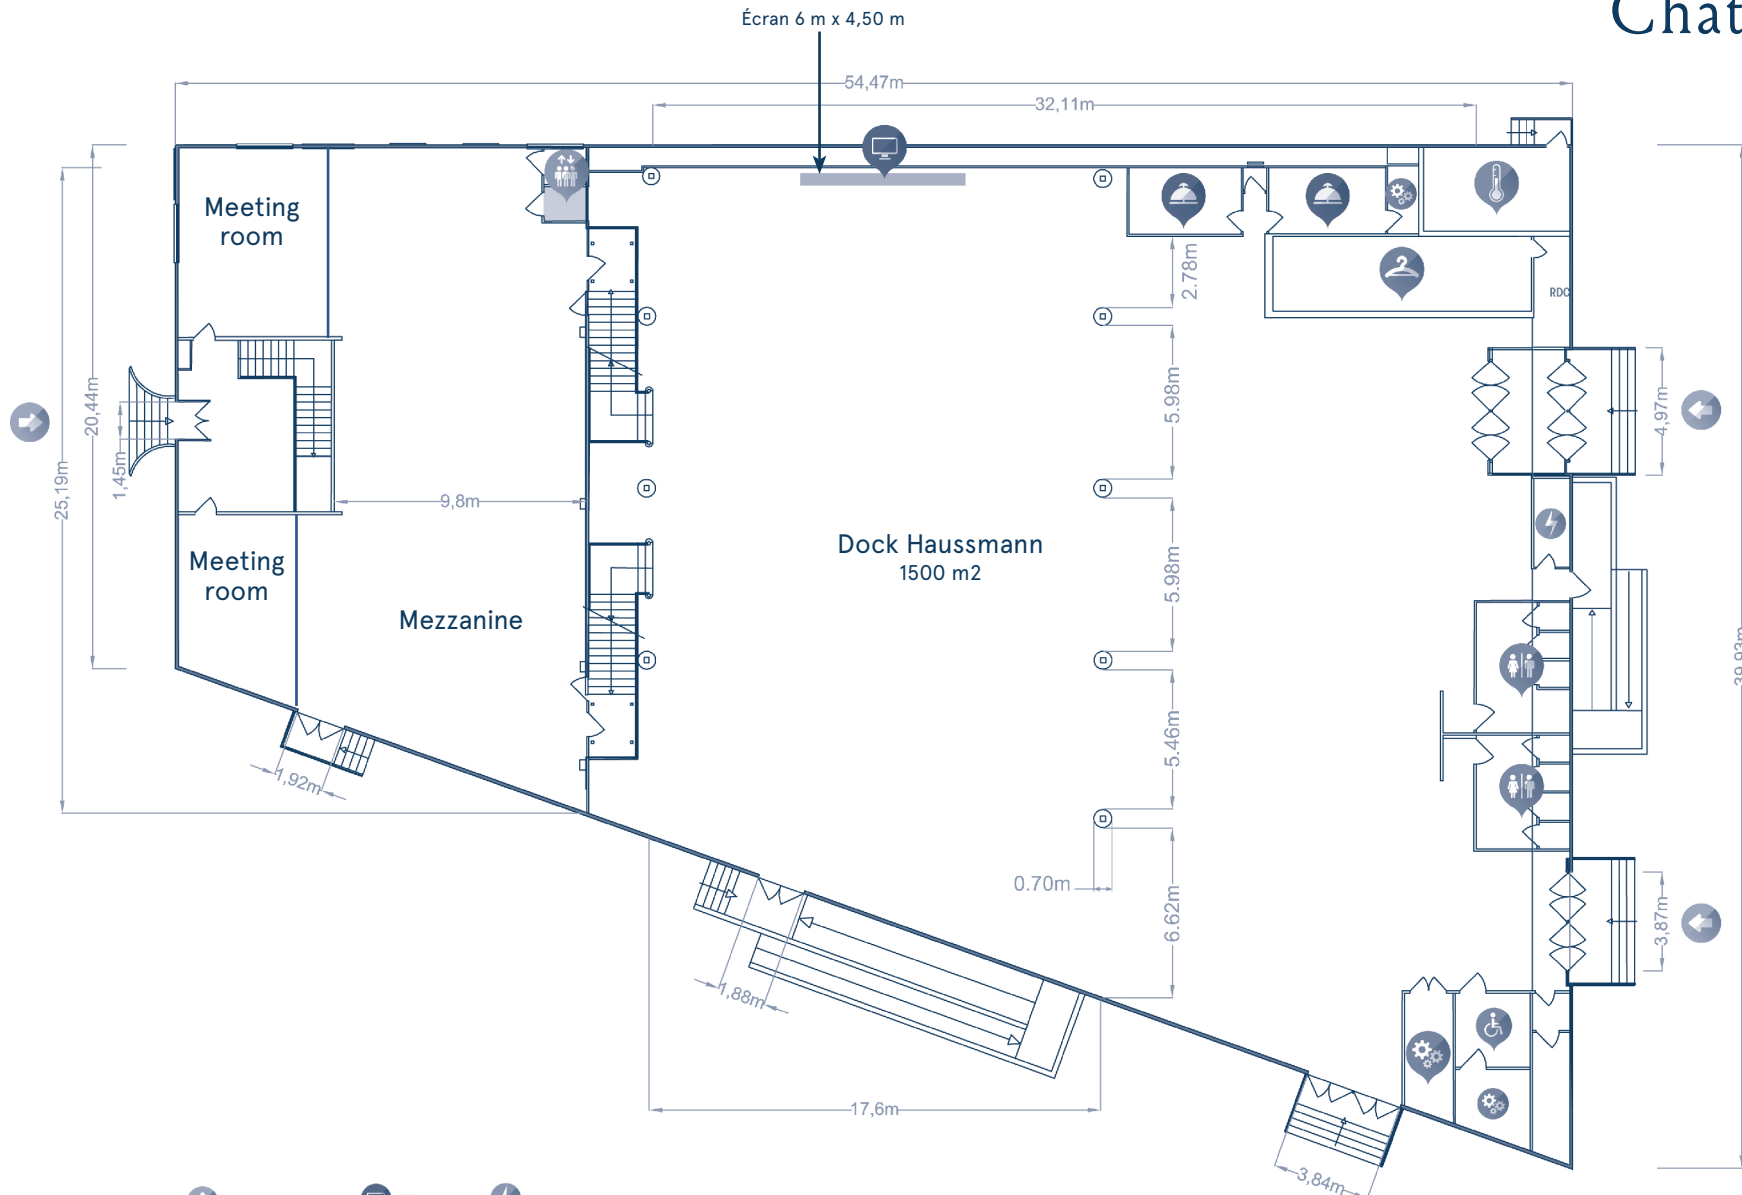

# Les Docks de Paris - Dock Haussmann

87 Avenue des Magasins Généraux - 93300 Aubervilliers

Châteaufort

- PEDESTRIAN ENTRANCE
- TOILETS
- PRM TOILETS
- CLOAKROOM
- SCREEN
- BOILER ROOM
- TECHNICAL ROOM
- DRESSING ROOM
- ELECTRICAL ROOM

Heights :  
 ▶ minimal : 4,70 m  
 ▶ side : 7,20 m  
 ▶ largest : 8,60 m

# Les Docks de Paris - Dock Pullman

87 Avenue des Magasins Généraux - 93300 Aubervilliers

- |  |  |  |  |
|--|--|--|--|
|  |  |  |  |
|  |  |  |  |
|  |  |  |  |
|  |  |  |  |

► Railing Height : 9.40 m

# Les Docks de Paris - Dock Eiffel

87 Avenue des Magasins Généraux - 93300 Aubervilliers

Châteaufort

Heights :  
 ▶ minimal (under beam) : 4,60 m  
 ▶ maximal (under beam) : 11,20 m

- |                     |                  |
|---------------------|------------------|
| PEDESTRIAN ENTRANCE | PRM TOILETS      |
| PRM ENTRANCE        | BOILER ROOM      |
| DELIVERY ENTRANCE   | ELECTRICAL BOARD |
| TOILETS             | TECHNICAL ROOM   |