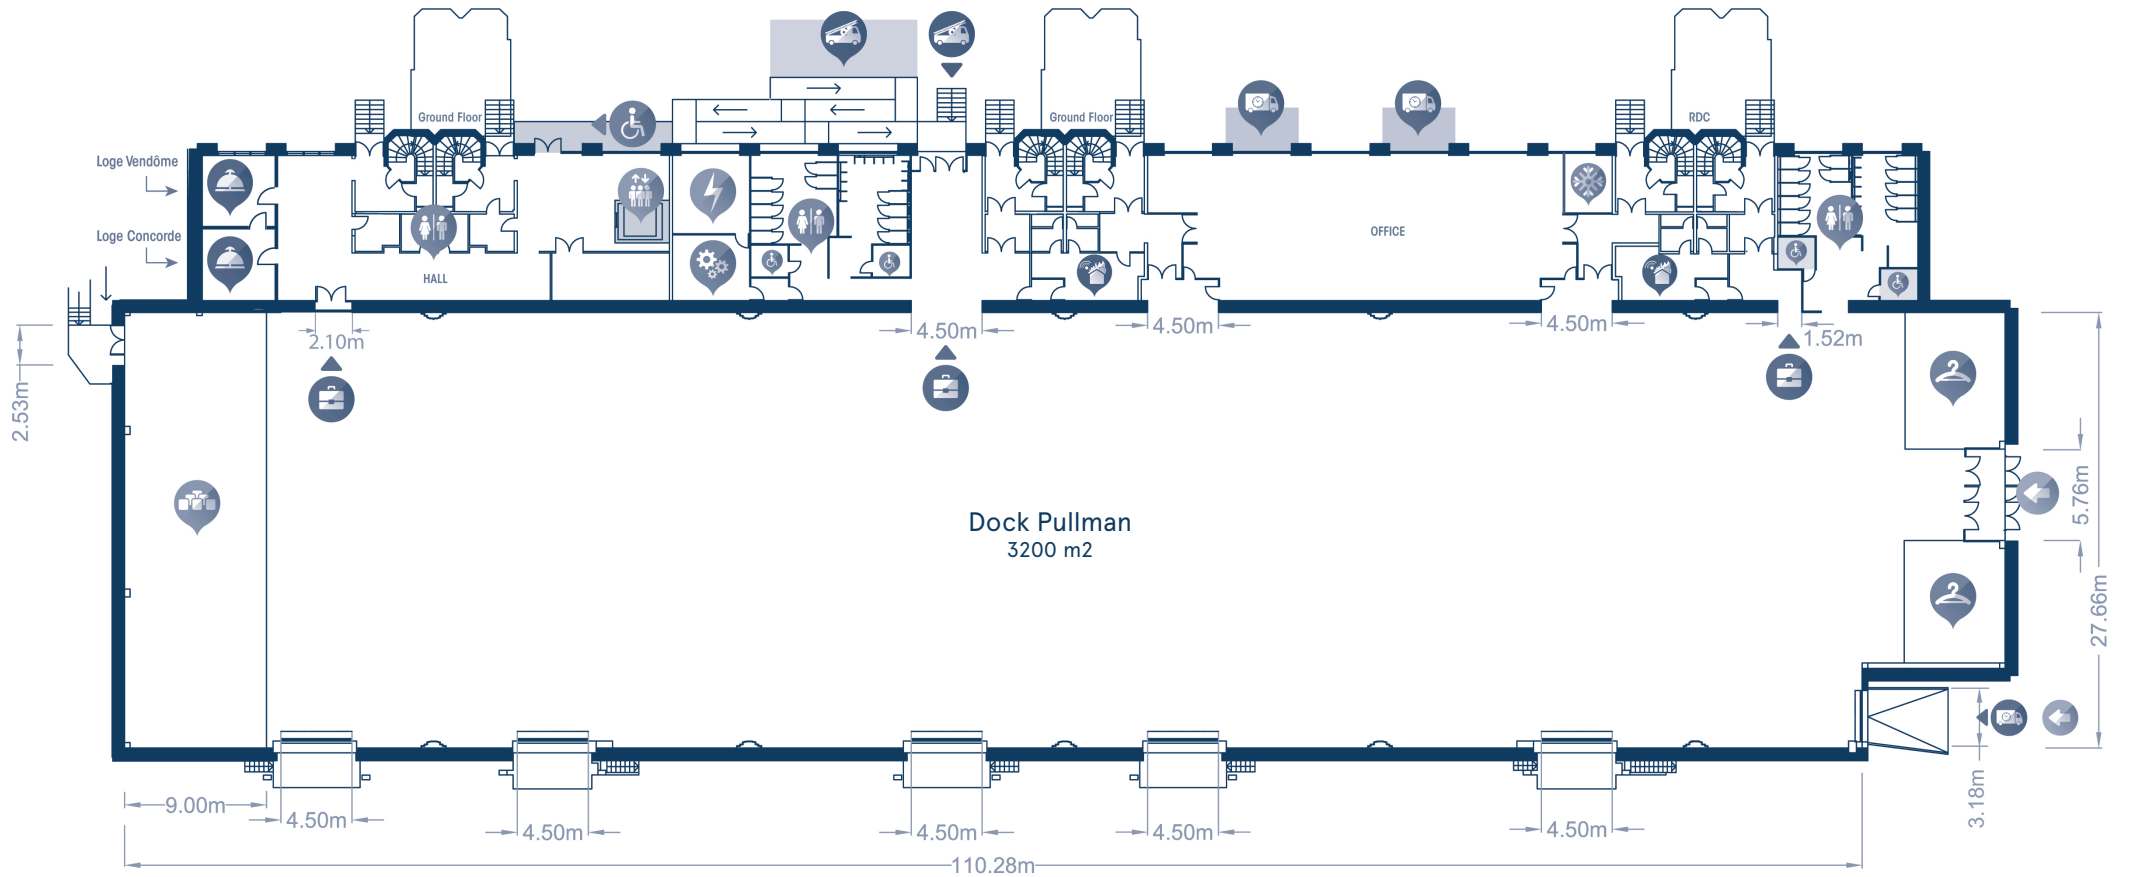

# Les Docks de Paris - Dock Haussmann

87 Avenue des Magasins Généraux - 93300 Aubervilliers

Châteaufort

- PEDESTRIAN ENTRANCE
- TOILETS
- PRM TOILETS
- CLOAKROOM
- SCREEN
- BOILER ROOM
- TECHNICAL ROOM
- DRESSING ROOM
- ELECTRICAL ROOM

Heights :  
 ▶ minimal : 4,70 m  
 ▶ side : 7,20 m  
 ▶ largest : 8,60 m

# Les Docks de Paris - Dock Pullman

87 Avenue des Magasins Généraux - 93300 Aubervilliers

- |  |  |  |  |
|--|--|--|--|
|  |  |  |  |
|  |  |  |  |
|  |  |  |  |
|  |  |  |  |

► Railing Height : 9.40 m

# Les Docks de Paris - Dock Eiffel

87 Avenue des Magasins Généraux - 93300 Aubervilliers

Châteaufort

Heights :  
 ▶ minimal (under beam) : 4,60 m  
 ▶ maximal (under beam) : 11,20 m

- |                     |                  |
|---------------------|------------------|
| PEDESTRIAN ENTRANCE | PRM TOILETS      |
| PRM ENTRANCE        | BOILER ROOM      |
| DELIVERY ENTRANCE   | ELECTRICAL BOARD |
| TOILETS             | TECHNICAL ROOM   |