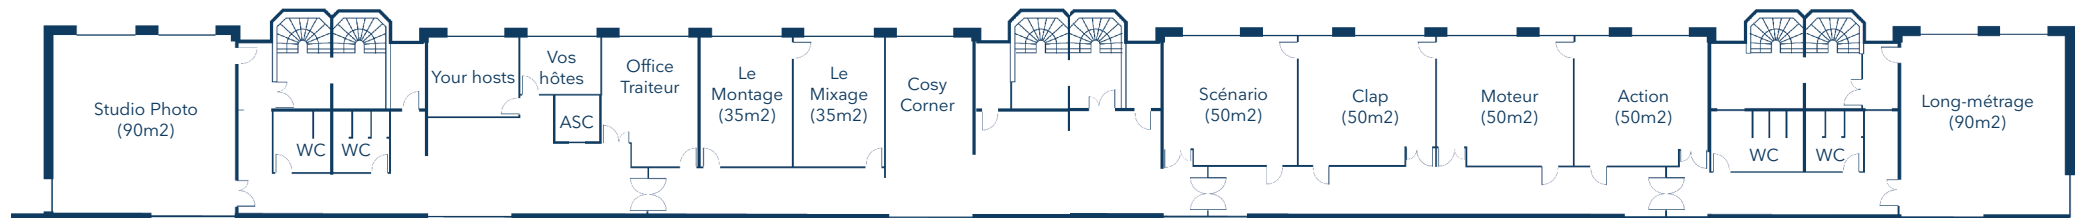

Your meeting rooms

Châteauform' Learning Center des Docks de Paris

10 Avenue des Arrimeurs - 93210 Saint-Denis

Châteauform'

First Floor