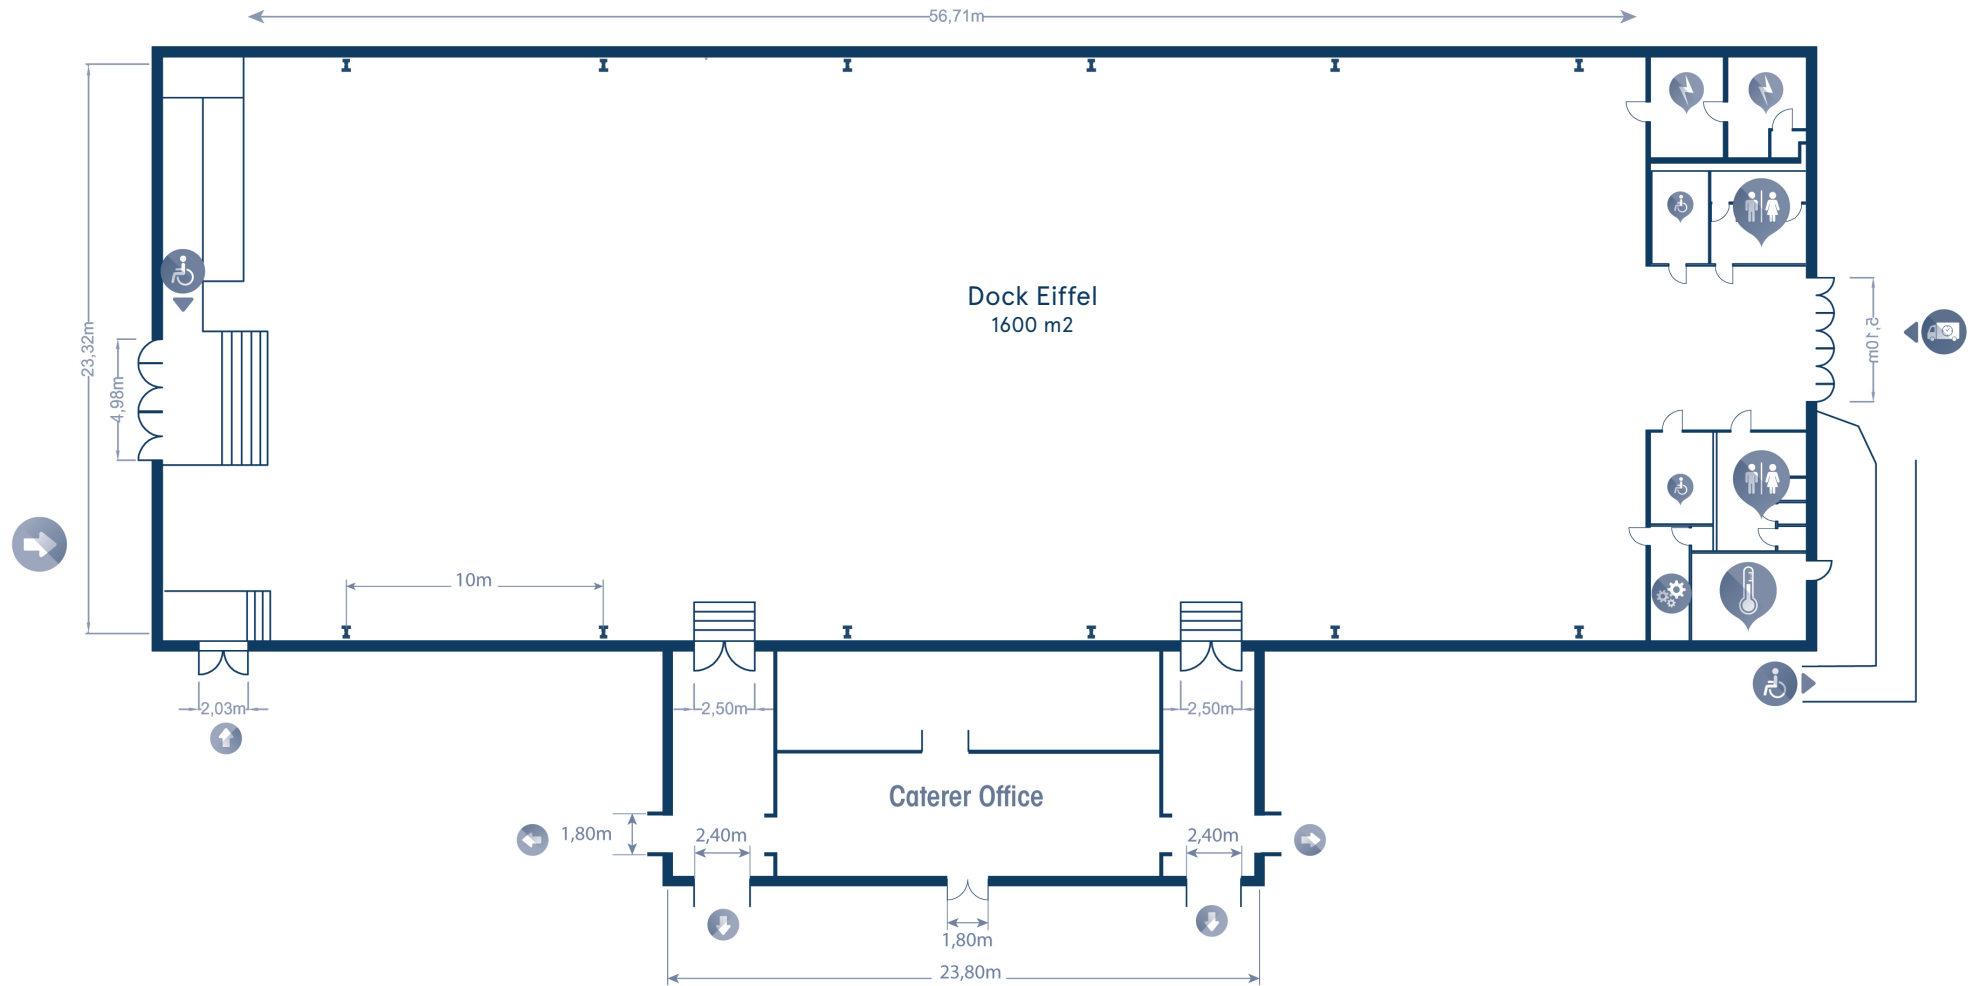

Heights :  
 ▶ minimal : 4,70 m  
 ▶ side : 7,20 m  
 ▶ largest : 8,60 m

# Les Docks de Paris - Dock Pullman

87 Avenue des Magasins Généraux - 93300 Aubervilliers

- |  |  |  |  |
|--|--|--|--|
|  |  |  |  |
|  |  |  |  |
|  |  |  |  |
|  |  |  |  |

► Railing Height : 9.40 m

# Les Docks de Paris - Dock Eiffel

87 Avenue des Magasins Généraux - 93300 Aubervilliers

Châteaufort

Heights :  
 ▶ minimal (under beam) : 4,60 m  
 ▶ maximal (under beam) : 11,20 m

- |                     |                  |
|---------------------|------------------|
| PEDESTRIAN ENTRANCE | PRM TOILETS      |
| PRM ENTRANCE        | BOILER ROOM      |
| DELIVERY ENTRANCE   | ELECTRICAL BOARD |
| TOILETS             | TECHNICAL ROOM   |

## First Floor