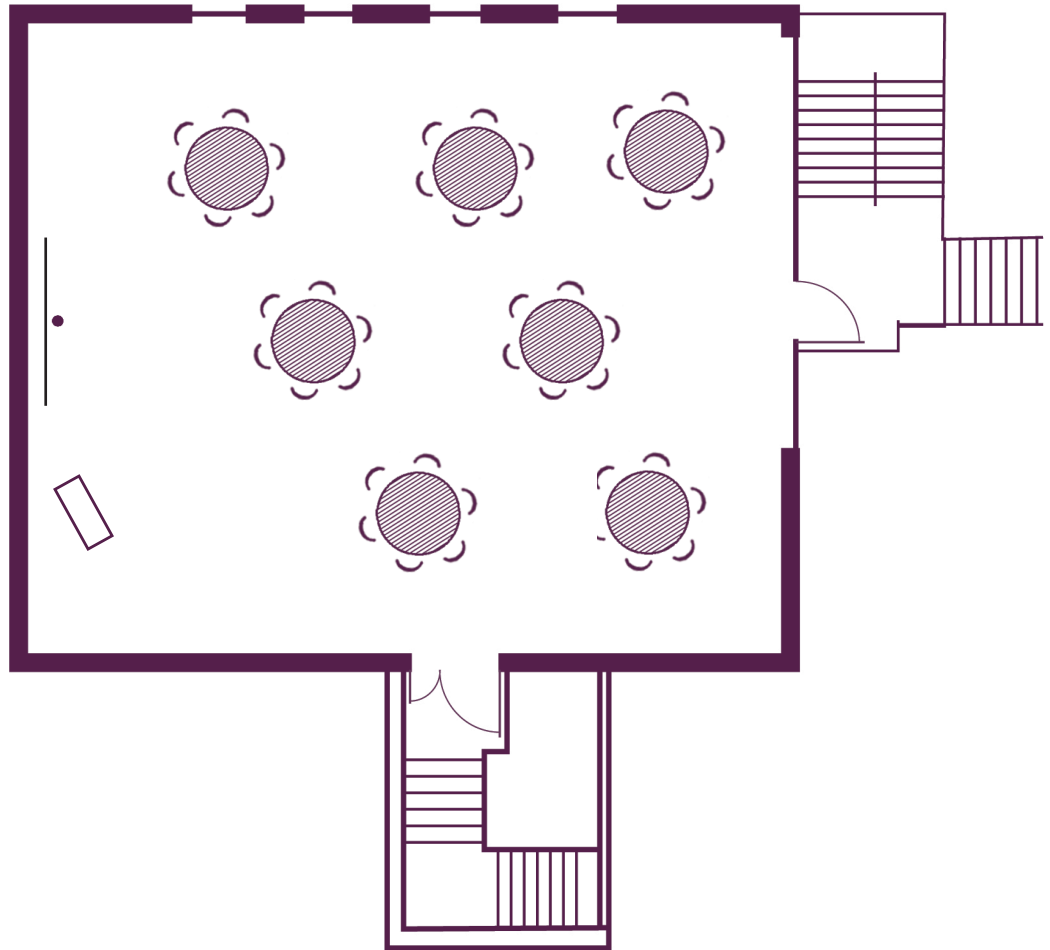

Your meeting rooms

Room layouts adapted to your specific meeting requirements

Ground floor

Living room

The home of seminars
Châteauform'

Schloss Rothenbuch

Your meeting rooms

Room layouts adapted to your specific meeting requirements

1st floor

The home of seminars
Châteauform'

Schloss Rothenbuch

Your meeting rooms

Room layouts adapted to your specific meeting requirements

2nd Floor

Schmeide

42 Participants in Blocks/Clusters
(130 m²)