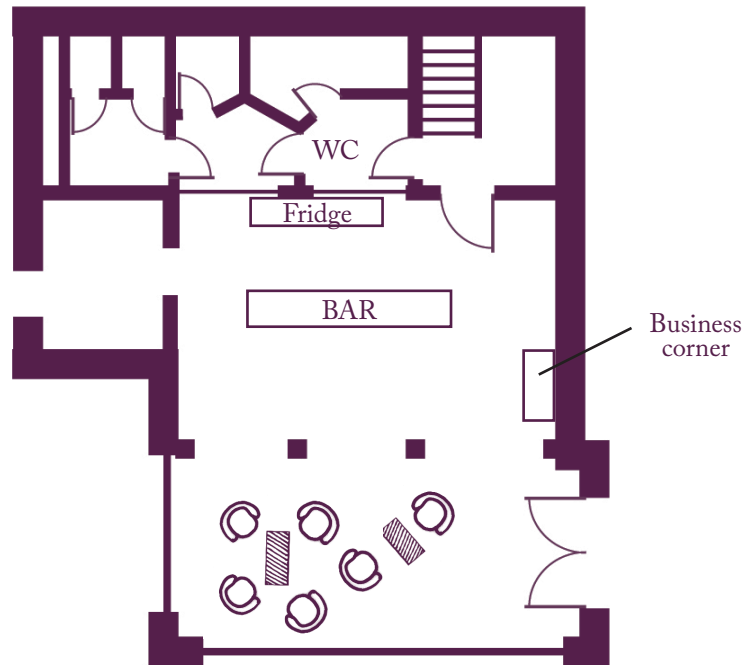

Your meeting rooms

Room layouts adapted to your specific meeting requirements

Ground floor

Living room

The home of seminars
Châteauform'

Schloss Rothenbuch

Your meeting rooms

Room layouts adapted to your specific meeting requirements

1st floor

The home of seminars
Châteauform'

Schloss Rothenbuch

Your meeting rooms

Room layouts adapted to your specific meeting requirements

2nd Floor

Schmeide

42 Participants in Blocks/Clusters
(130 m²)