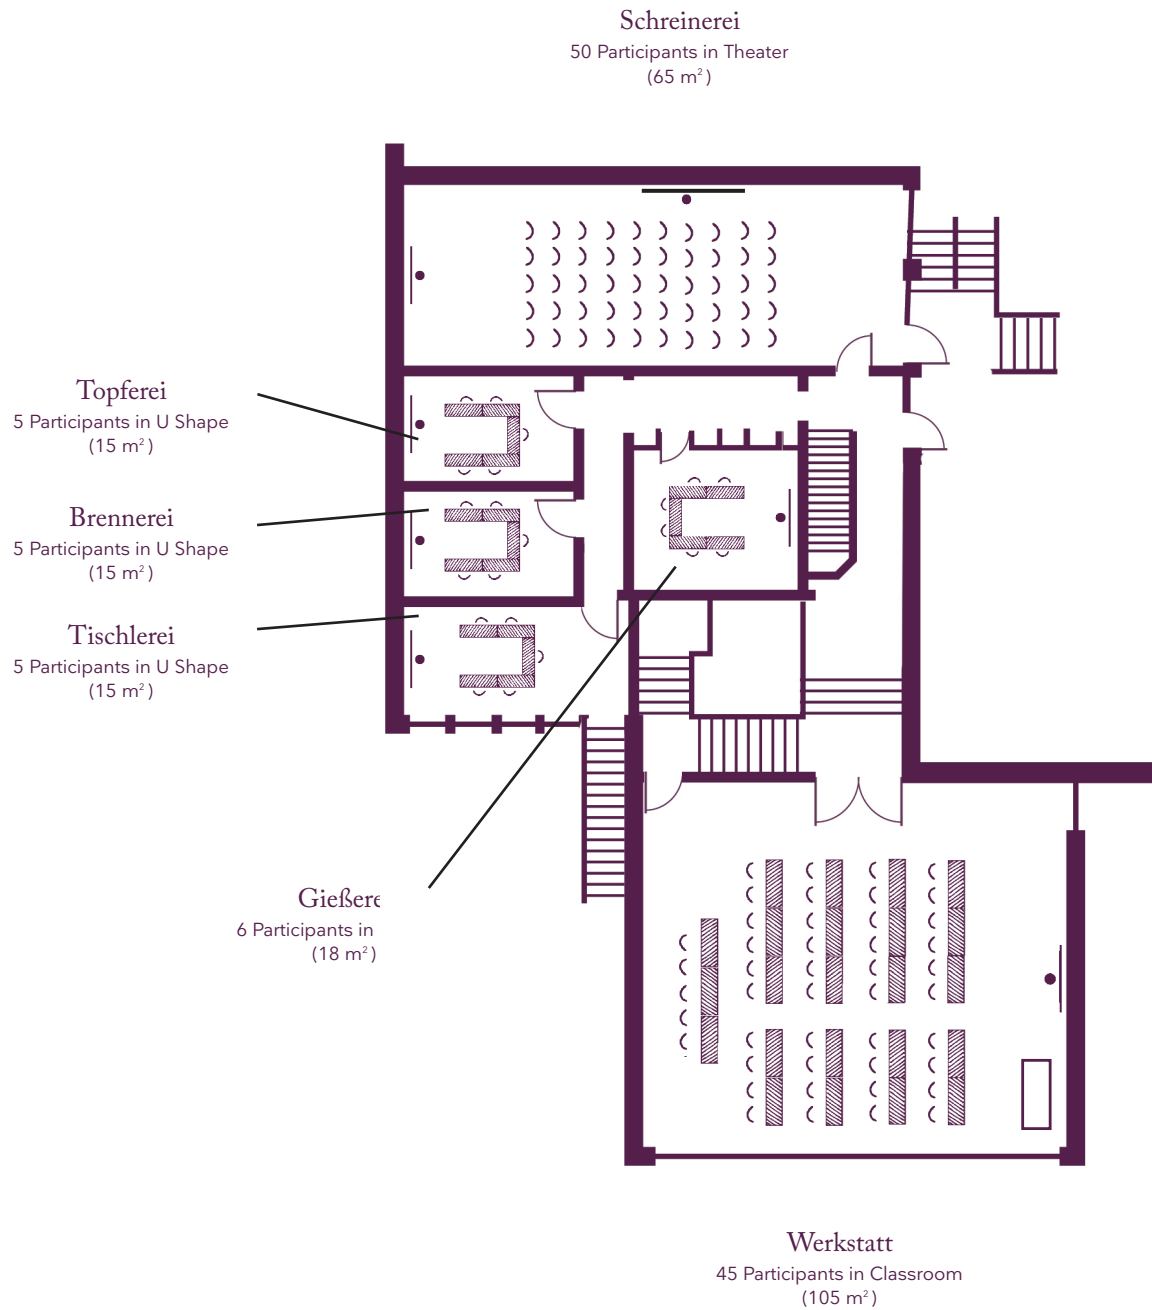

Your meeting rooms

Room layouts adapted to your specific meeting requirements

Ground floor

Living room

The home of seminars
Châteauform'

Schloss Rothenbuch

Your meeting rooms

Room layouts adapted to your specific meeting requirements

1st floor

The home of seminars
Châteauform'

Schloss Rothenbuch

Your meeting rooms

Room layouts adapted to your specific meeting requirements

2nd Floor

Schmeide

42 Participants in Blocks/Clusters
(130 m²)