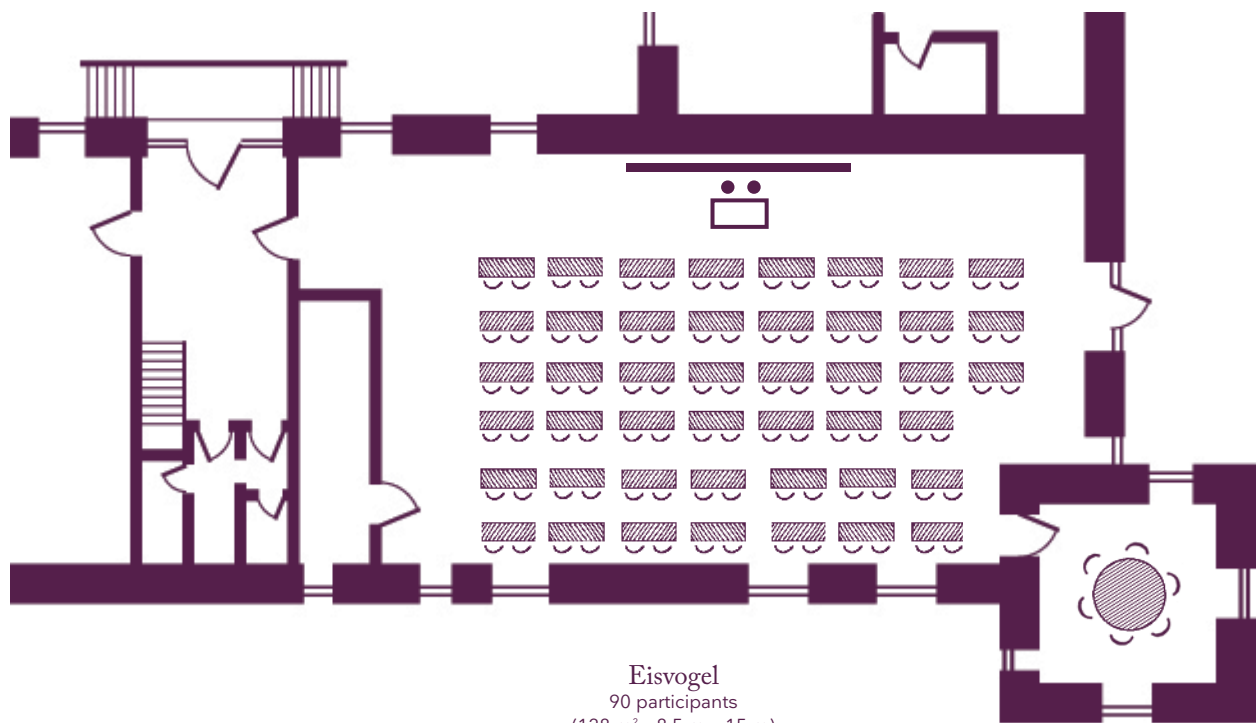

Your meeting rooms

Room layouts adapted to your specific meeting requirements

The home of seminars
Châteauform[®]

Schloss Ahrenthal

Your meeting rooms

Room layouts adapted to your specific meeting requirements

Maulwurf
24 participants
(81 m²; 8,5 m x 9,5 m)

Eisvogel
90 participants
(128 m²; 8,5 m x 15 m)

Nachtigall
6 participants
(14 m²; 3,5 m x 4 m)

Your meeting rooms

Room layouts adapted to your specific meeting requirements

Salle Mauswiesel
17 participants
(38 m²; 4,5 m x 8,5 m)

Kaninchen
16 participants
(47 m²; 5,5 m x 8,5 m)

Wildschwein
8 participants
(17 m²; 4 m x 4,5 m)

Waldkauz
10 participants
(20 m²; 4 m x 5 m)

Eichhörchen
8 participants
(15 m²; 3,5 m x 4,5 m)

Ringelnatter
10 participants
(22 m²; 4,5 m x 5 m)

Business Corner

Wühlmaus
8 participants
(14 m²; 3 m x 4,5 m)

The home of seminars
Châteauform'

Schloss Ahrenthal