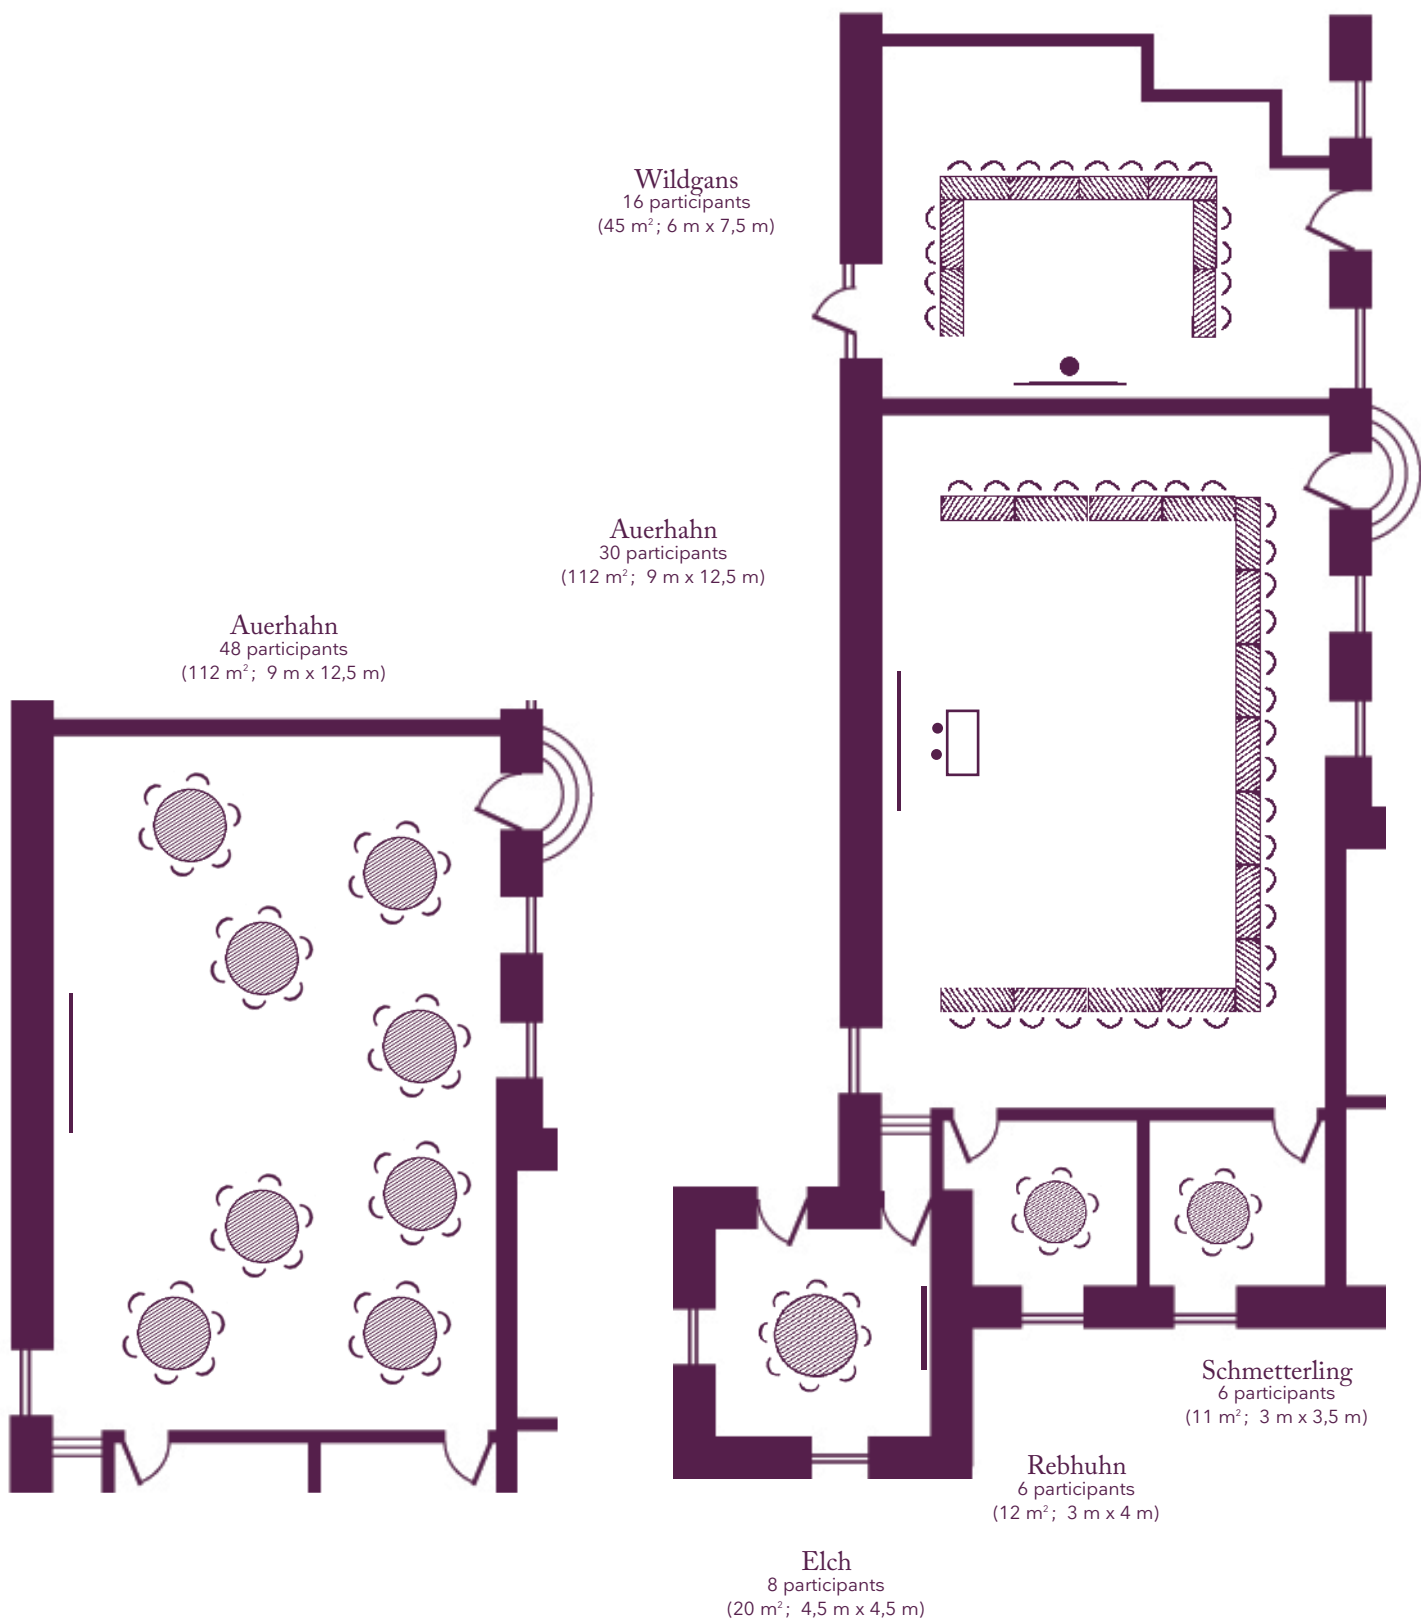

Your meeting rooms

Room layouts adapted to your specific meeting requirements

The home of seminars
Châteauform[®]

Schloss Ahrenthal

Your meeting rooms

Room layouts adapted to your specific meeting requirements

Maulwurf
24 participants
(81 m²; 8,5 m x 9,5 m)

Eisvogel
90 participants
(128 m²; 8,5 m x 15 m)

Nachtigall
6 participants
(14 m²; 3,5 m x 4 m)

Your meeting rooms

Room layouts adapted to your specific meeting requirements

Salle Mauswiesel
17 participants
(38 m²; 4,5 m x 8,5 m)

Kaninchen
16 participants
(47 m²; 5,5 m x 8,5 m)

Wildschwein
8 participants
(17 m²; 4 m x 4,5 m)

Waldkauz
10 participants
(20 m²; 4 m x 5 m)

Eichhörchen
8 participants
(15 m²; 3,5 m x 4,5 m)

Ringelnatter
10 participants
(22 m²; 4,5 m x 5 m)

Business Corner

Wühlmaus
8 participants
(14 m²; 3 m x 4,5 m)

The home of seminars
Châteauform'

Schloss Ahrenthal