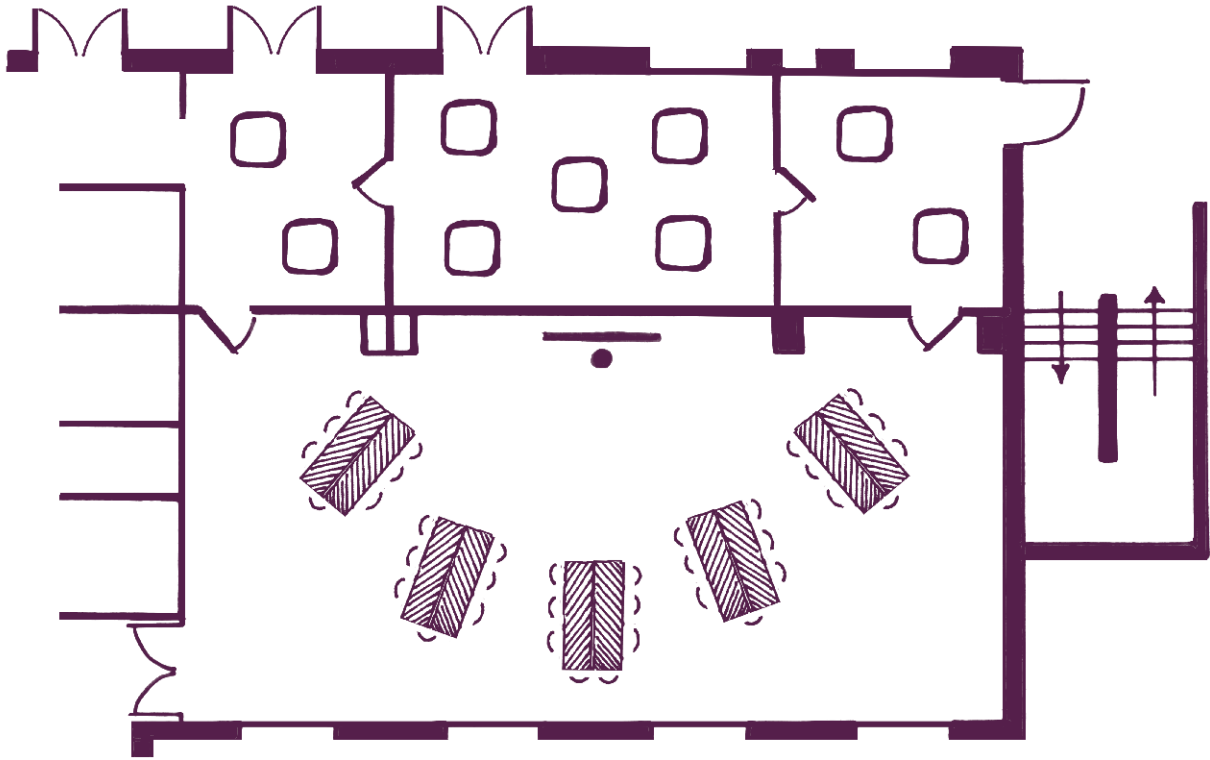

Your meeting rooms

Room layouts adapted to your specific meeting requirements

Catha des Marais
36 participants
(70 m²)

Catha des Marais
30 participants
(70 m²)

The home of seminars
Châteauform'

Les Prés d'Ecoubly

Your meeting rooms

Room layouts adapted to your specific meeting requirements

Gypsophile
75 participants
(115 m²)

Gypsophile
50 participants
(115 m²)

Gypsophile
40 participants
(115 m²)

Your meeting rooms

Room layouts adapted to your specific meeting requirements

Orchidée des Prés
45 participants
(64 m²)

Orchidée des Prés
36 participants
(64 m²)

Orchidée des Prés
26 participants
(64 m²)

Your meeting rooms

Room layouts adapted to your specific meeting requirements

Pieds de loup
15 participants
(40 m²)

Salle Ronces des Haies
25 participants
(50 m²)

Ronces des Haies
Pouffes and carpets
(50 m²)

La Rue Officinale

Detailed plan

The home of seminars
Châteauform'

Les Prés d'Ecoubly