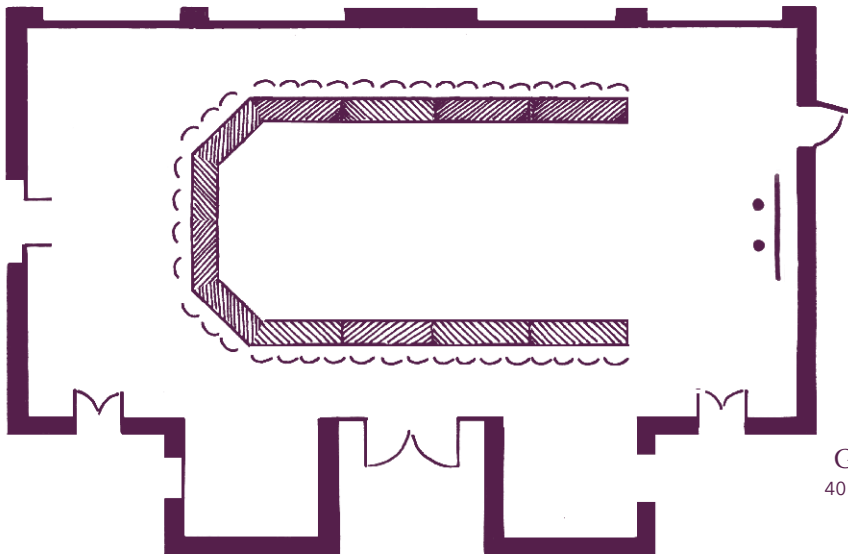

Your meeting rooms

Room layouts adapted to your specific meeting requirements

Catha des Marais
36 participants
(70 m²)

Catha des Marais
30 participants
(70 m²)

The home of seminars
Châteauform'

Les Prés d'Ecoubly

Your meeting rooms

Room layouts adapted to your specific meeting requirements

Gypsophile
75 participants
(115 m²)

Gypsophile
50 participants
(115 m²)

Gypsophile
40 participants
(115 m²)

Your meeting rooms

Room layouts adapted to your specific meeting requirements

Orchidée des Prés
45 participants
(64 m²)

Orchidée des Prés
36 participants
(64 m²)

Orchidée des Prés
26 participants
(64 m²)

Your meeting rooms

Room layouts adapted to your specific meeting requirements

Pieds de loup
15 participants
(40 m²)

Salle Ronces des Haies
25 participants
(50 m²)

Ronces des Haies
Pouffes and carpets
(50 m²)

La Rue Officinale

Detailed plan

The home of seminars
Châteauform'

Les Prés d'Ecoubly