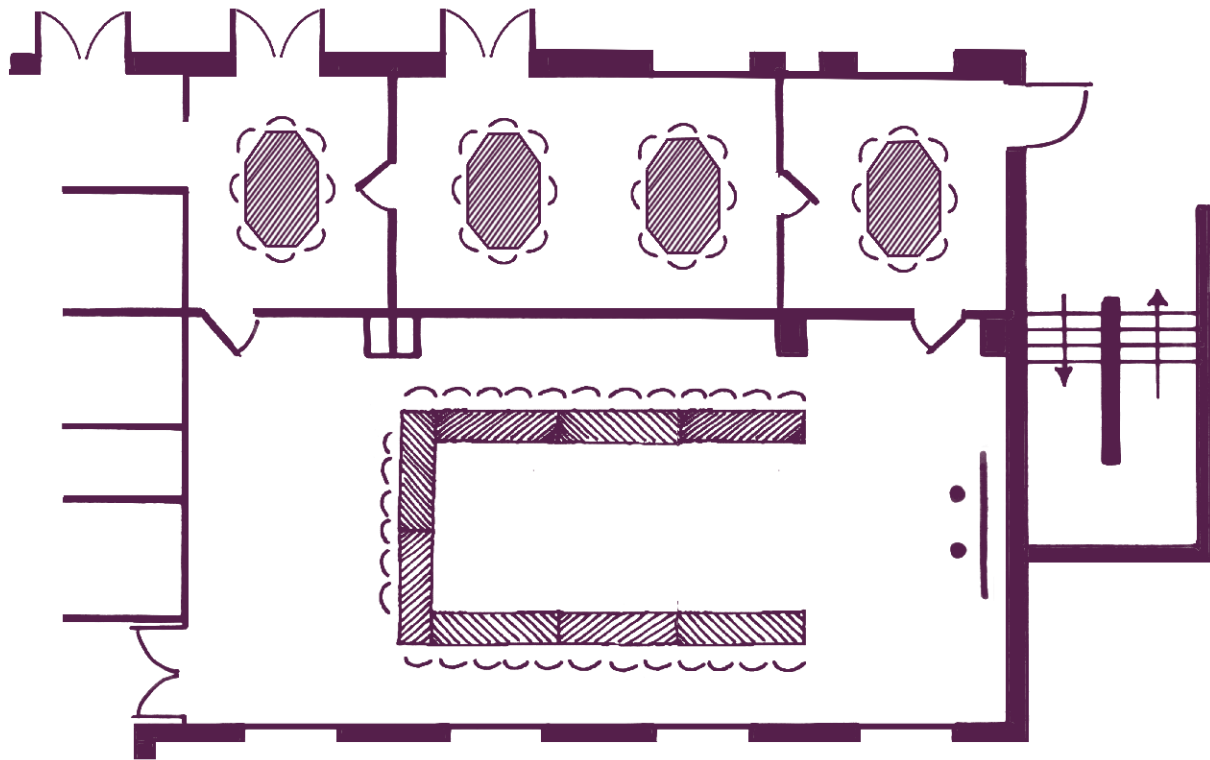

Your meeting rooms

Room layouts adapted to your specific meeting requirements

Catha des Marais
36 participants
(70 m²)

Catha des Marais
30 participants
(70 m²)

The home of seminars
Châteauform'

Les Prés d'Ecoubly

Your meeting rooms

Room layouts adapted to your specific meeting requirements

Gypsophile
75 participants
(115 m²)

Gypsophile
50 participants
(115 m²)

Gypsophile
40 participants
(115 m²)

Your meeting rooms

Room layouts adapted to your specific meeting requirements

Orchidée des Prés
45 participants
(64 m²)

Orchidée des Prés
36 participants
(64 m²)

Orchidée des Prés
26 participants
(64 m²)

Your meeting rooms

Room layouts adapted to your specific meeting requirements

Pieds de loup
15 participants
(40 m²)