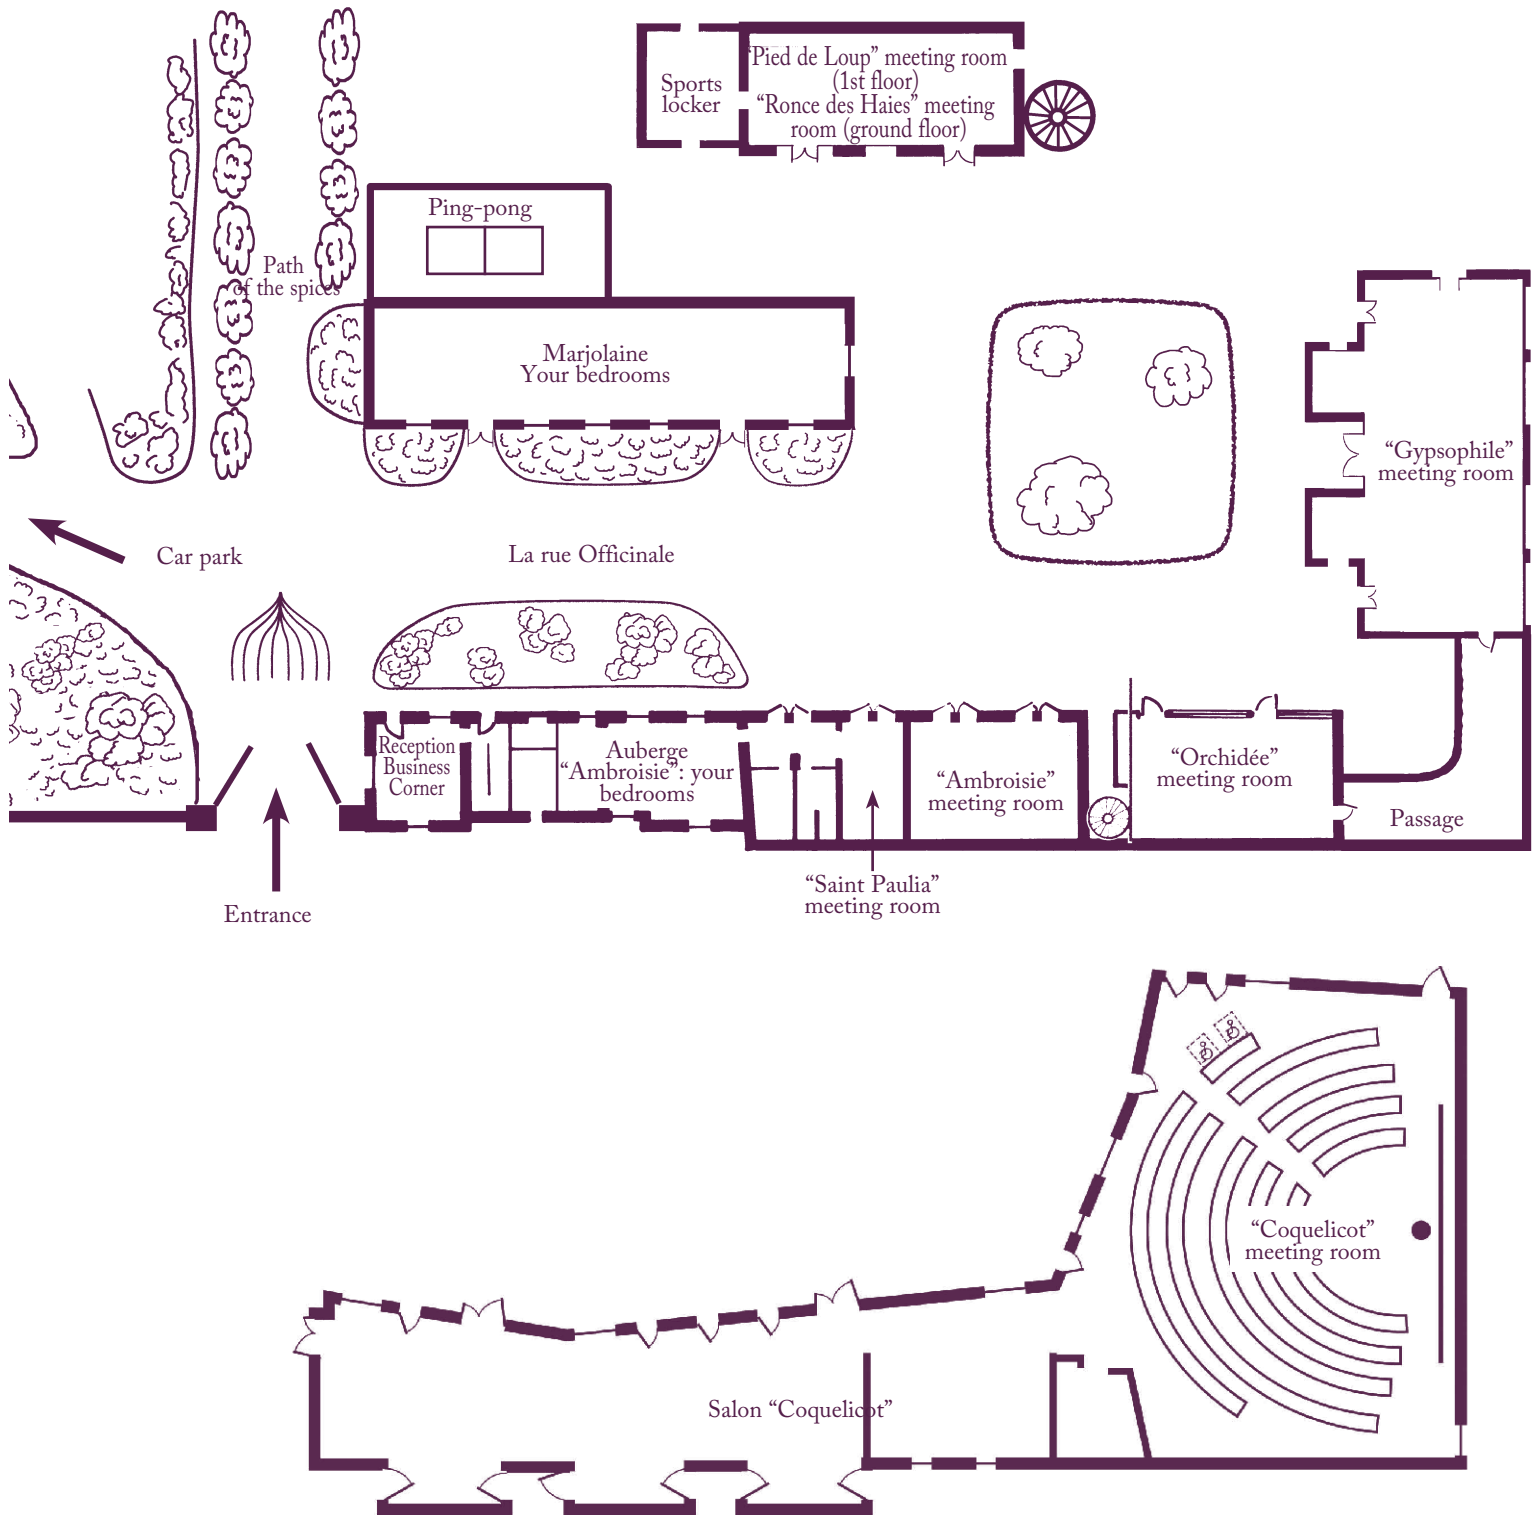

Your meeting rooms

Room layouts adapted to your specific meeting requirements

Catha des Marais
36 participants
(70 m²)

Catha des Marais
30 participants
(70 m²)

The home of seminars
Châteauform'

Les Prés d'Ecoubly

Your meeting rooms

Room layouts adapted to your specific meeting requirements

Gypsophile
75 participants
(115 m²)

Gypsophile
50 participants
(115 m²)

Gypsophile
40 participants
(115 m²)

Your meeting rooms

Room layouts adapted to your specific meeting requirements

Orchidée des Prés
45 participants
(64 m²)

Orchidée des Prés
36 participants
(64 m²)

Orchidée des Prés
26 participants
(64 m²)

Your meeting rooms

Room layouts adapted to your specific meeting requirements

Pieds de loup
15 participants
(40 m²)

Salle Ronces des Haies
25 participants
(50 m²)

Ronces des Haies
Pouffes and carpets
(50 m²)

La Rue Officinale

Detailed plan

The home of seminars
Châteauform'

Les Prés d'Ecoubly