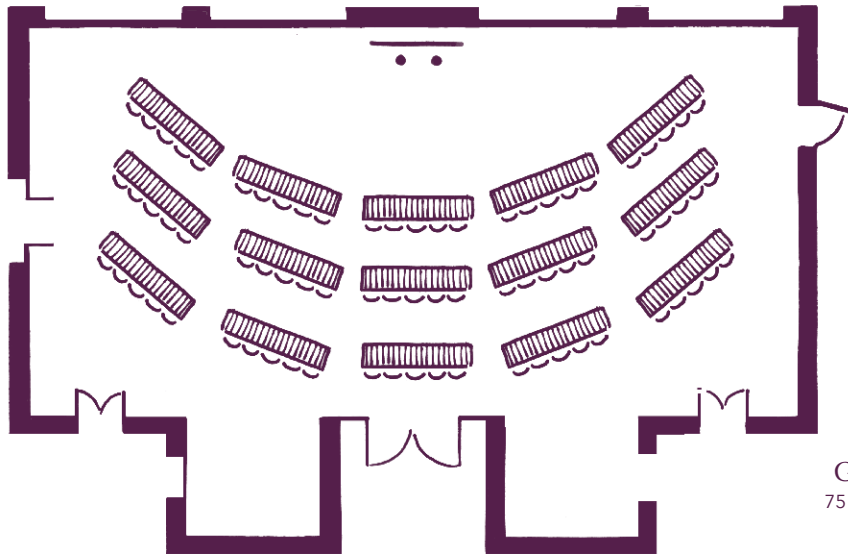

Your meeting rooms

Room layouts adapted to your specific meeting requirements

Catha des Marais
36 participants
(70 m²)

Catha des Marais
30 participants
(70 m²)

The home of seminars
Châteauform'

Les Prés d'Ecoubly

Your meeting rooms

Room layouts adapted to your specific meeting requirements

Gypsophile
75 participants
(115 m²)

Gypsophile
50 participants
(115 m²)

Gypsophile
40 participants
(115 m²)

Your meeting rooms

Room layouts adapted to your specific meeting requirements

Orchidée des Prés
45 participants
(64 m²)

Orchidée des Prés
36 participants
(64 m²)

Orchidée des Prés
26 participants
(64 m²)

Your meeting rooms

Room layouts adapted to your specific meeting requirements

Pieds de loup
15 participants
(40 m²)

Salle Ronces des Haies
25 participants
(50 m²)

Ronces des Haies
Pouffes and carpets
(50 m²)

La Rue Officinale

Detailed plan

The home of seminars
Châteauform'

Les Prés d'Ecoubly