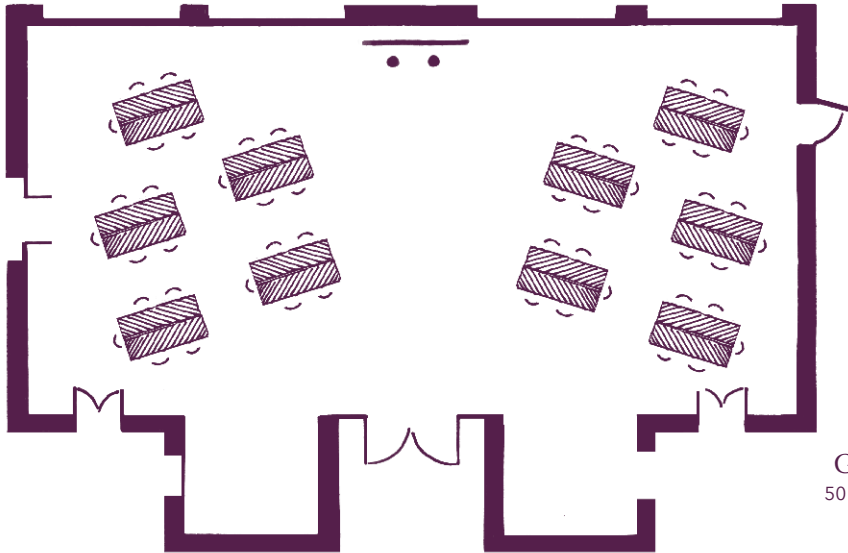

Your meeting rooms

Room layouts adapted to your specific meeting requirements

Catha des Marais
36 participants
(70 m²)

Catha des Marais
30 participants
(70 m²)

The home of seminars
Châteauform'

Les Prés d'Ecoubly

Your meeting rooms

Room layouts adapted to your specific meeting requirements

Gypsophile
75 participants
(115 m²)

Gypsophile
50 participants
(115 m²)

Gypsophile
40 participants
(115 m²)

Your meeting rooms

Room layouts adapted to your specific meeting requirements

Orchidée des Prés
45 participants
(64 m²)

Orchidée des Prés
36 participants
(64 m²)

Orchidée des Prés
26 participants
(64 m²)

Your meeting rooms

Room layouts adapted to your specific meeting requirements

Pieds de loup
15 participants
(40 m²)

Salle Ronces des Haies
25 participants
(50 m²)

Ronces des Haies
Pouffes and carpets
(50 m²)

La Rue Officinale

Detailed plan

The home of seminars
Châteauform'

Les Prés d'Ecoubly