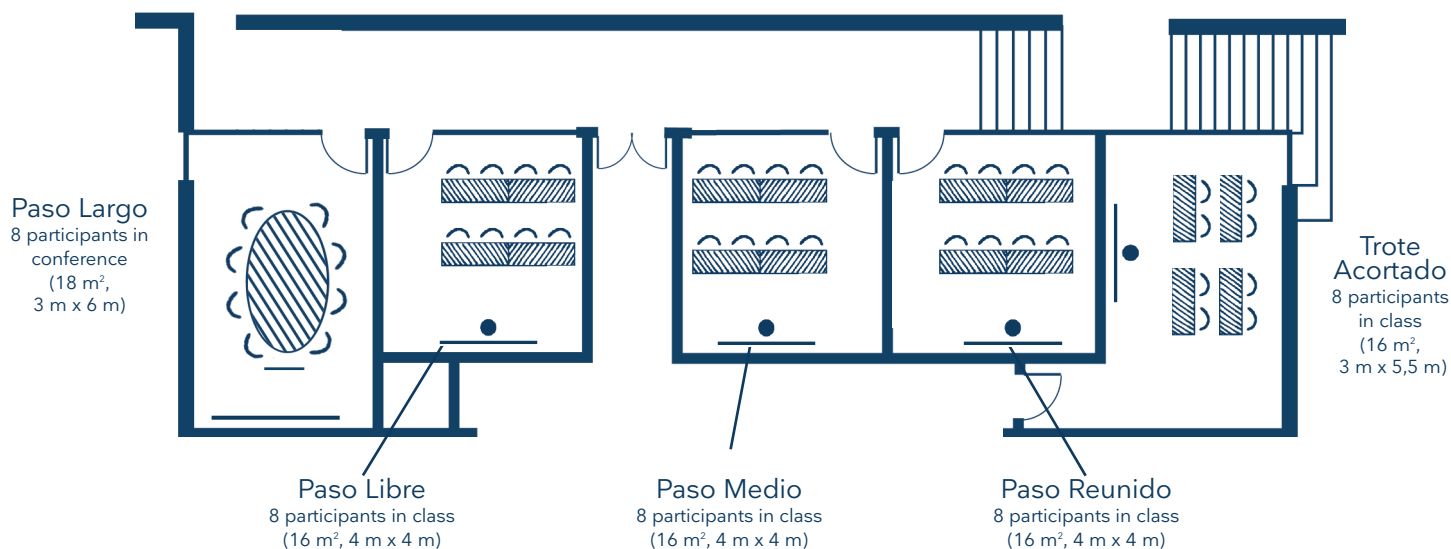

Your meeting rooms

The layout according to your objectives

Galope Reunido
68 participants in islands
(134m²)

Galope Largo
100 participants in theatre
(134 m²)

Galope Reunido
84 participants in class
(134 m²)

Galope Largo
36 participants in U
(134 m²)

Your meeting rooms

The layout according to your objectives

Your meeting rooms

The layout according to your objectives

Your meeting rooms

The layout according to your objectives

Trote Largo
24 participants in U
(55 m², 9 m x 6,5 m)

Trote Alargado
10 participants in conference
(16 m², 3 m x 5,5 m)

Trote Medio
16 participants in U
(45 m², 6,5 m x 7 m)

Glass wall all the way

Trote Largo
56 participants in theatre
(55 m², 9 m x 6,5 m)

Trote Alargado
12 participants in theatre
(16 m², 3 m x 5,5 m)

Trote Medio
30 participants in theatre
(45 m², 6,5 m x 7 m)

Glass wall all the way

Trote Largo
32 participants in class
(55 m², 9 m x 6,5 m)