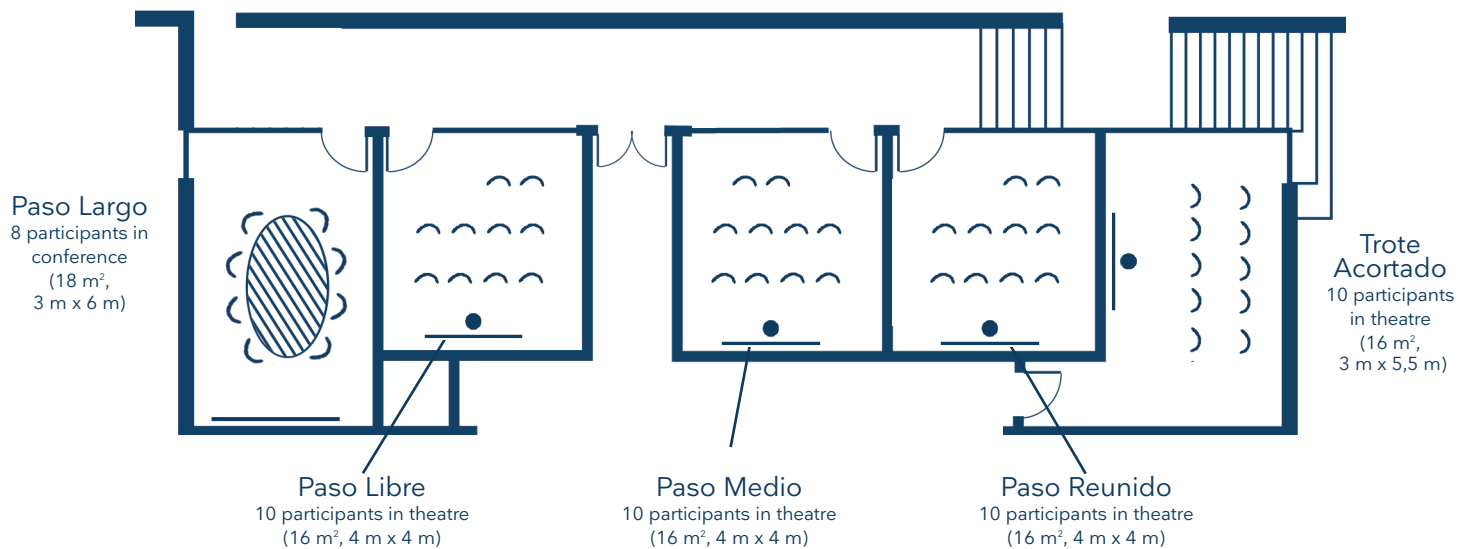

Galope Largo
36 participants in U
(134 m²)

Your meeting rooms

The layout according to your objectives

Your meeting rooms

The layout according to your objectives

Your meeting rooms

The layout according to your objectives

Trote Largo
24 participants in U
(55 m², 9 m x 6,5 m)

Trote Alargado
10 participants in conference
(16 m², 3 m x 5,5 m)

Trote Medio
16 participants in U
(45 m², 6,5 m x 7 m)

Glass wall all the way

Trote Largo
56 participants in theatre
(55 m², 9 m x 6,5 m)

Trote Alargado
12 participants in theatre
(16 m², 3 m x 5,5 m)

Trote Medio
30 participants in theatre
(45 m², 6,5 m x 7 m)

Glass wall all the way

Trote Largo
32 participants in class
(55 m², 9 m x 6,5 m)

Trote Alargado
10 participants in conference
(16 m², 3 m x 5,5 m)

Trote Medio
24 participants in class
(45 m², 6,5 m x 7 m)

Glass wall all the way

Your meeting rooms

The layout according to your objectives