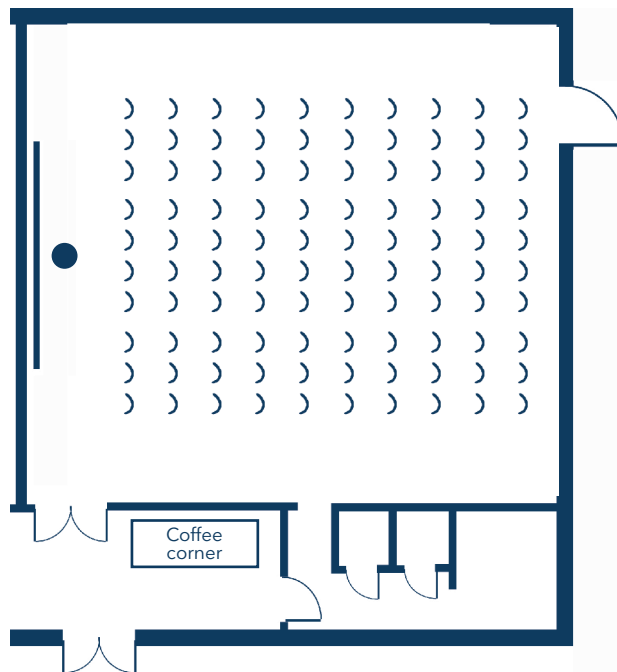

Your meeting rooms

The layout according to your objectives

Galope Reunido
68 participants in islands
(134m²)

Galope Largo
100 participants in theatre
(134 m²)

Galope Reunido
84 participants in class
(134 m²)

Galope Largo
36 participants in U
(134 m²)

Your meeting rooms

The layout according to your objectives

Your meeting rooms

The layout according to your objectives

Your meeting rooms

The layout according to your objectives

Trote Largo
24 participants in U
(55 m², 9 m x 6,5 m)

Trote Alargado
10 participants in conference
(16 m², 3 m x 5,5 m)

Trote Medio
16 participants in U
(45 m², 6,5 m x 7 m)

Glass wall all the way

Trote Largo
56 participants in theatre
(55 m², 9 m x 6,5 m)

Trote Alargado
12 participants in theatre
(16 m², 3 m x 5,5 m)

Trote Medio
30 participants in theatre
(45 m², 6,5 m x 7 m)

Glass wall all the way

Trote Largo
32 participants in class
(55 m², 9 m x 6,5 m)