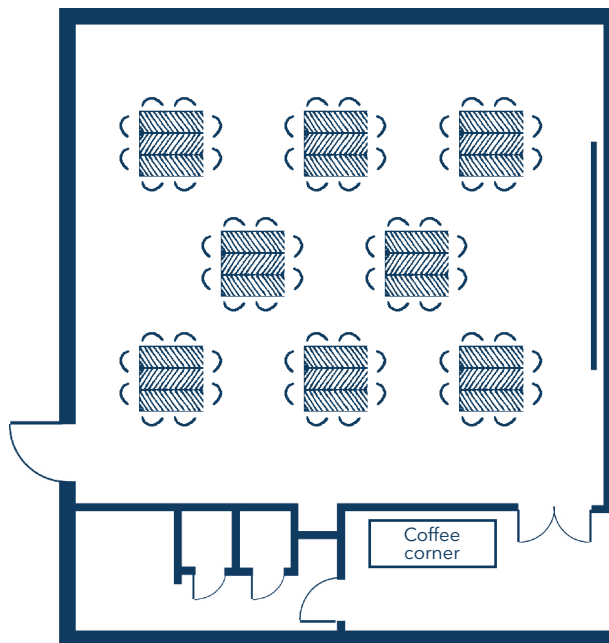

Your meeting rooms

The layout according to your objectives

Galope Reunido
68 participants in islands
(134m²)

Galope Largo
100 participants in theatre
(134 m²)

Galope Reunido
84 participants in class
(134 m²)

Galope Largo
36 participants in U
(134 m²)

Your meeting rooms

The layout according to your objectives

Your meeting rooms

The layout according to your objectives

Your meeting rooms

The layout according to your objectives

Trote Largo
24 participants in U
(55 m², 9 m x 6,5 m)

Trote Alargado
10 participants in conference
(16 m², 3 m x 5,5 m)

Trote Medio
16 participants in U
(45 m², 6,5 m x 7 m)

Glass wall all the way

Trote Largo
56 participants in theatre
(55 m², 9 m x 6,5 m)

Trote Largo
36 participants in islet
(55 m², 9 m x 6,5 m)

Trote Alargado
10 participants in conference
(16 m², 3 m x 5,5 m)

Trote Medio
20 participants in islet
(45 m², 6,5 m x 7 m)