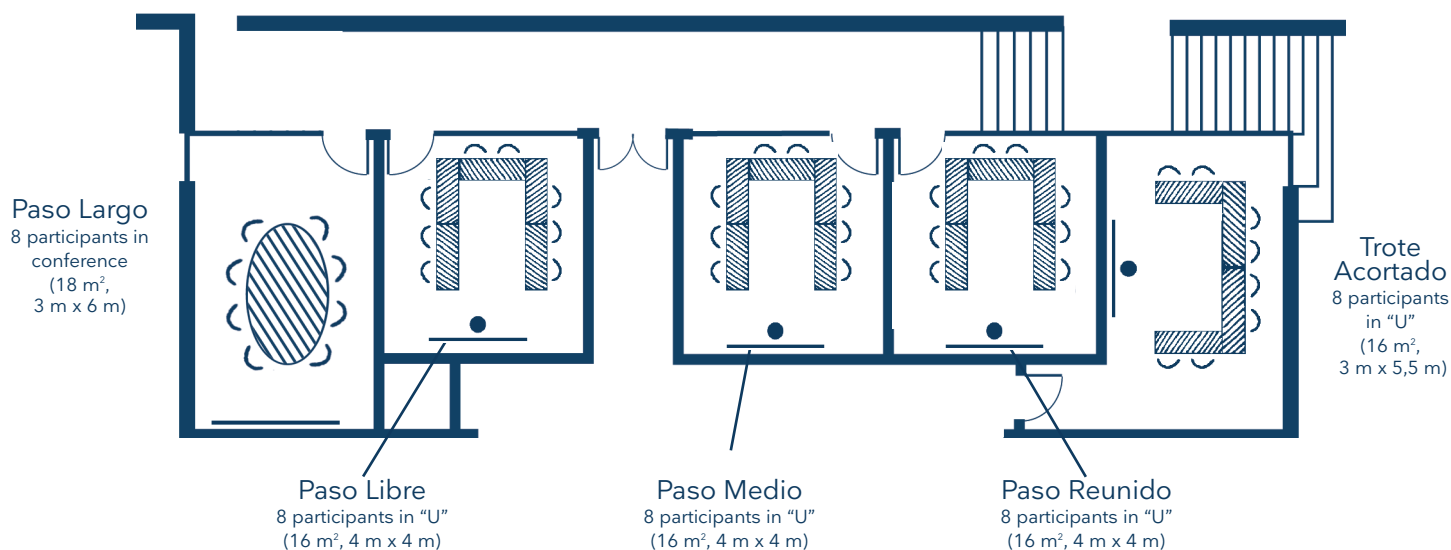

Galope Largo
36 participants in U
(134 m²)

Your meeting rooms

The layout according to your objectives

Your meeting rooms

The layout according to your objectives

Your meeting rooms

The layout according to your objectives

Trote Largo
24 participants in U
(55 m², 9 m x 6,5 m)

Trote Alargado
10 participants in conference
(16 m², 3 m x 5,5 m)

Trote Medio
16 participants in U
(45 m², 6,5 m x 7 m)

Glass wall all the way

Trote Largo
56 participants in theatre
(55 m², 9 m x 6,5 m)

Trote Alargado
12 participants in theatre
(16 m², 3 m x 5,5 m)

Trote Medio
30 participants in theatre
(45 m², 6,5 m x 7 m)

Glass wall all the way

Trote Largo
32 participants in class
(55 m², 9 m x 6,5 m)

Trote Alargado
10 participants in conference
(16 m², 3 m x 5,5 m)

Trote Medio
24 participants in class
(45 m², 6,5 m x 7 m)

Glass wall all the way

Your meeting rooms

The layout according to your objectives