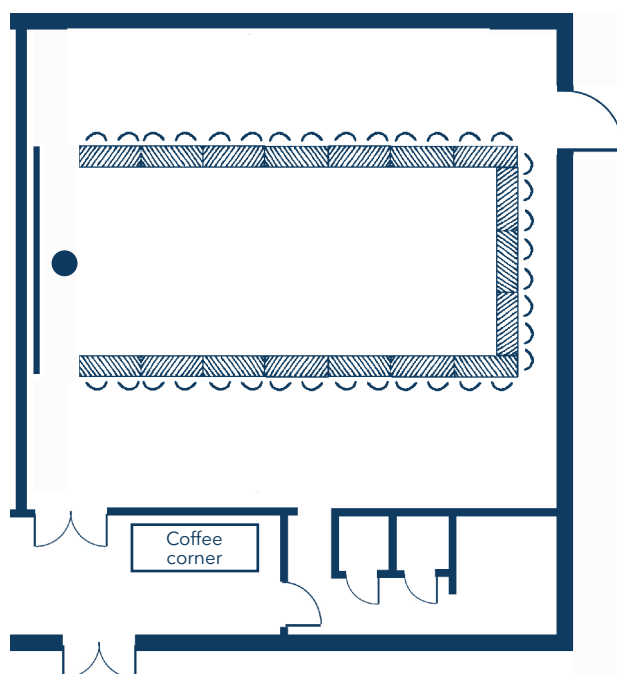

Your meeting rooms

The layout according to your objectives

Galope Reunido
68 participants in islands
(134m²)

Galope Largo
100 participants in theatre
(134 m²)

Galope Reunido
84 participants in class
(134 m²)

Galope Largo
36 participants in U
(134 m²)

Your meeting rooms

The layout according to your objectives

Your meeting rooms

The layout according to your objectives

Your meeting rooms

The layout according to your objectives

Trote Largo
24 participants in U
(55 m², 9 m x 6,5 m)

Trote Alargado
10 participants in conference
(16 m², 3 m x 5,5 m)

Trote Medio
16 participants in U
(45 m², 6,5 m x 7 m)

Glass wall all the way

Trote Largo
56 participants in theatre
(55 m², 9 m x 6,5 m)

Trote Largo
36 participants in islet
(55 m², 9 m x 6,5 m)

Trote Alargado
10 participants in conference
(16 m², 3 m x 5,5 m)

Trote Medio
20 participants in islet
(45 m², 6,5 m x 7 m)