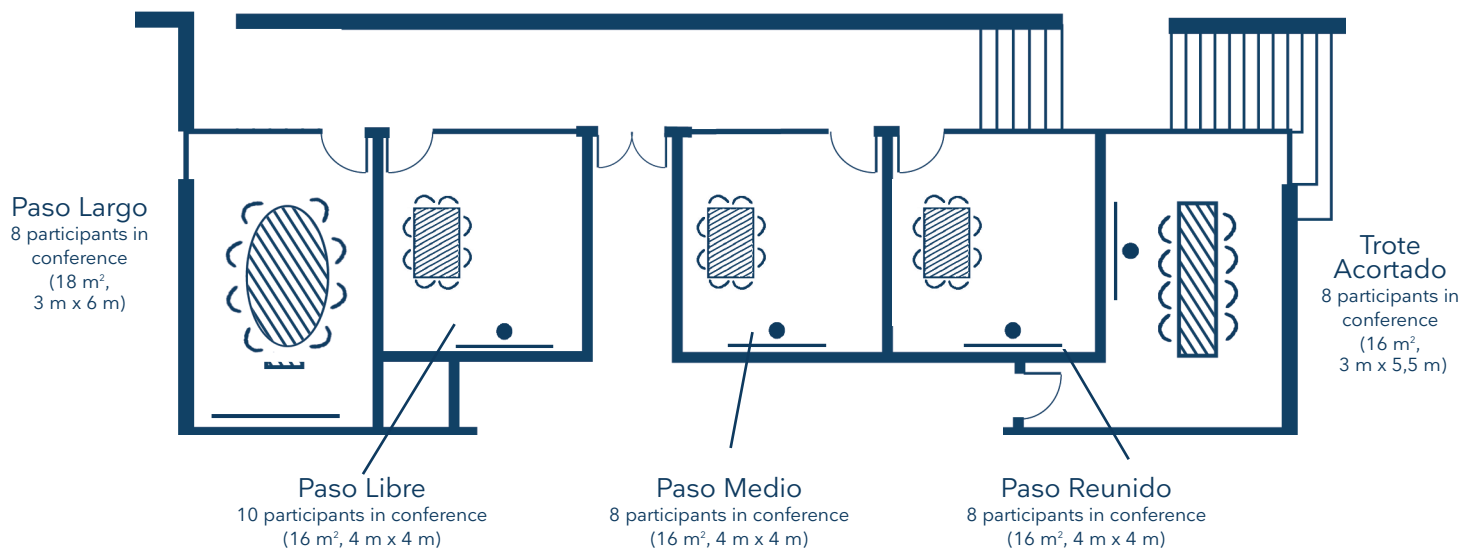

Your meeting rooms

The layout according to your objectives

Galope Reunido
68 participants in islands
(134m²)

Galope Largo
100 participants in theatre
(134 m²)

Galope Reunido
84 participants in class
(134 m²)

Galope Largo
36 participants in U
(134 m²)

Your meeting rooms

The layout according to your objectives

Your meeting rooms

The layout according to your objectives

Your meeting rooms

The layout according to your objectives

Trote Largo
24 participants in U
(55 m², 9 m x 6,5 m)

Trote Alargado
10 participants in conference
(16 m², 3 m x 5,5 m)

Trote Medio
16 participants in U
(45 m², 6,5 m x 7 m)

Glass wall all the way

Trote Largo
56 participants in theatre
(55 m², 9 m x 6,5 m)

Trote Largo
36 participants in islet
(55 m², 9 m x 6,5 m)

Trote Alargado
10 participants in conference
(16 m², 3 m x 5,5 m)

Trote Medio
20 participants in islet
(45 m², 6,5 m x 7 m)