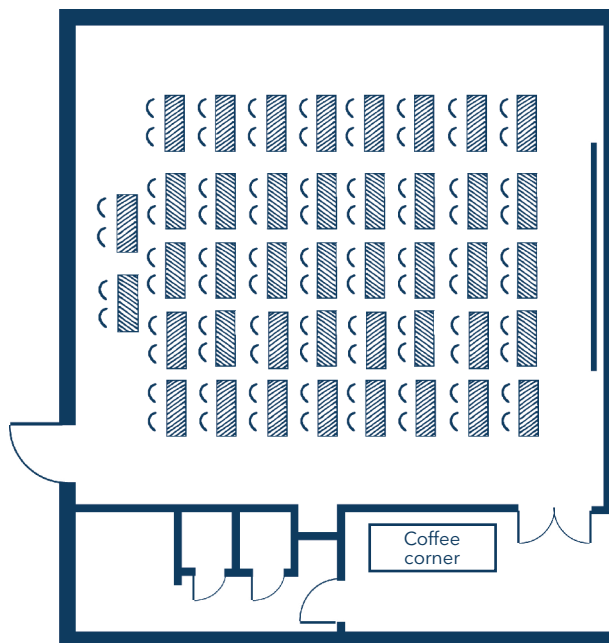

Your meeting rooms

The layout according to your objectives

Galope Reunido
68 participants in islands
(134m²)

Galope Largo
100 participants in theatre
(134 m²)

Galope Reunido
84 participants in class
(134 m²)

Galope Largo
36 participants in U
(134 m²)

Your meeting rooms

The layout according to your objectives

Your meeting rooms

The layout according to your objectives

Your meeting rooms

The layout according to your objectives

Trote Largo
24 participants in U
(55 m², 9 m x 6,5 m)

Trote Alargado
10 participants in conference
(16 m², 3 m x 5,5 m)

Trote Medio
16 participants in U
(45 m², 6,5 m x 7 m)

Glass wall all the way

Trote Largo
56 participants in theatre
(55 m², 9 m x 6,5 m)

Trote Alargado
12 participants in theatre
(16 m², 3 m x 5,5 m)

Trote Medio
30 participants in theatre
(45 m², 6,5 m x 7 m)

Glass wall all the way

Trote Largo
32 participants in class
(55 m², 9 m x 6,5 m)