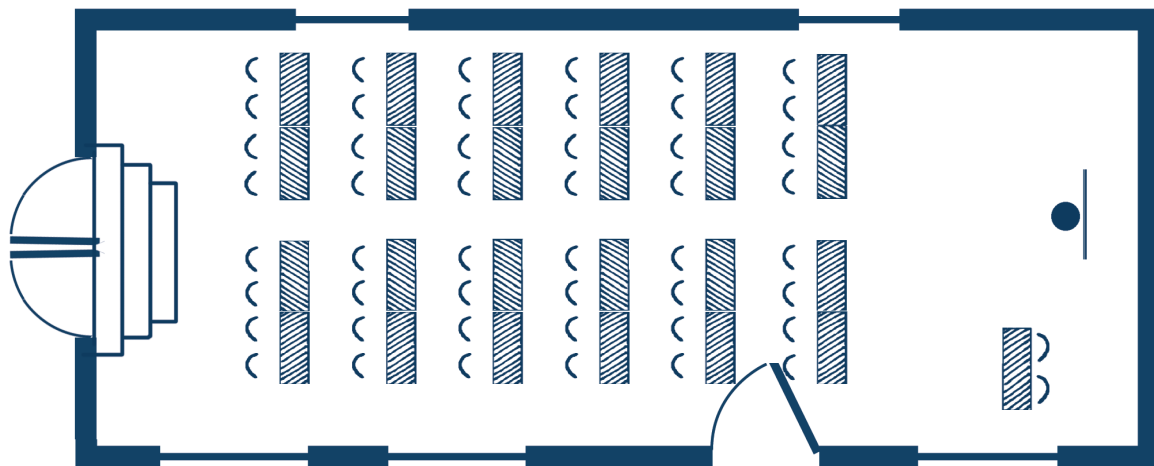

Châteauform'

Le Château de Faverges-de-la-Tour

Your meeting rooms

Room layouts adapted to your specific meeting requirements

Salle Jacquard
50 participants
in 5 islets for 10 persons
(100 m², 18 m x 5,5 m)

Salle Jacquard
30 participants
in "U"
(100 m², 18 m x 5,5 m)

Châteauform'

Le Château de Faverges-de-la-Tour

Your meeting rooms

Room layouts adapted to your specific meeting requirements

Salle Jacquard
50 participants
in class
(100 m², 18 m x 5,5 m)

Châteauform'

Le Château de Faverges-de-la-Tour

Your meeting rooms

Room layouts adapted to your specific meeting requirements

Salle Pied de Coq
36 participants
in class
(85 m², 15 m x 5,5 m)

Salle Pied de Coq
28 participants
in "U"
(85 m², 15 m x 5,5 m)