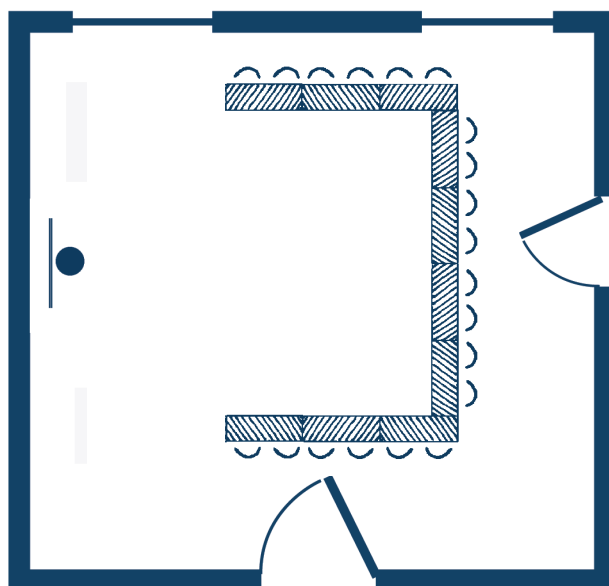

Châteauform'

Le Château de Faverges-de-la-Tour

Your meeting rooms

Room layouts adapted to your specific meeting requirements

Salle Pied de Coq
36 participants
in class
(85 m², 15 m x 5,5 m)

Salle Pied de Coq
28 participants
in "U"
(85 m², 15 m x 5,5 m)

Châteauform'

Le Château de Faverges-de-la-Tour

Your meeting rooms

Room layouts adapted to your specific meeting requirements

Salle Pongé
45 participants
in theatre
(65 m²)

Salle Pongé
32 participants
in class
(65 m²)

Salle Pongé
20 participants
in "U"
(65 m²)

Châteauform'

Le Château de Faverges-de-la-Tour

Your meeting rooms

Room layouts adapted to your specific meeting requirements

Salle Patchwork
30 participants
in theatre
(50 m²)