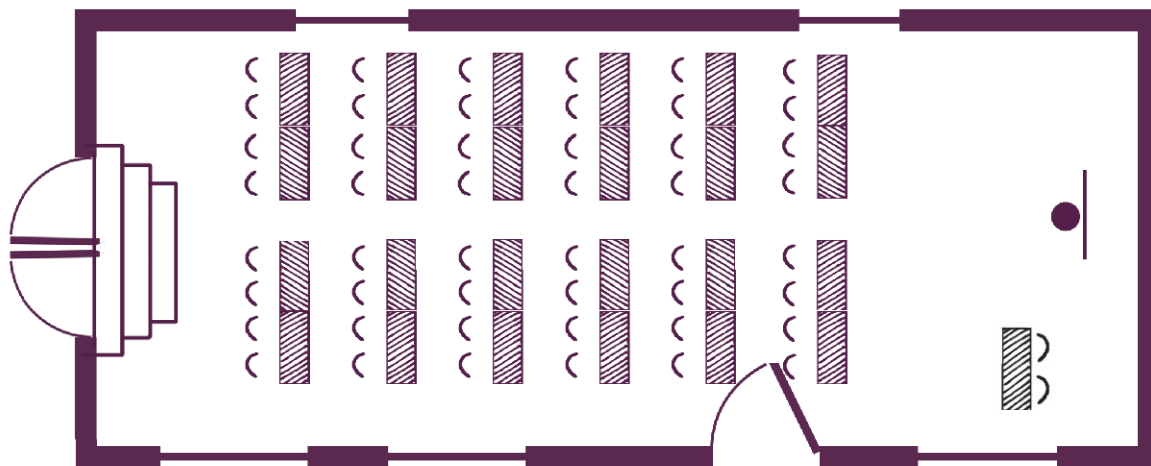

The home of seminars
Châteauform'

Le Château de Faverges-de-la-Tour

Your meeting rooms

Room layouts adapted to your specific meeting requirements

Salle Jacquard
50 participants
(100 m², 18 m x 5,5 m)

Salle Jacquard
30 participants
(100 m², 18 m x 5,5 m)

The home of seminars
Châteauform'

Le Château de Faverges-de-la-Tour

Your meeting rooms

Room layouts adapted to your specific meeting requirements

Salle Jacquard
50 participants
(100 m², 18 m x 5,5 m)

The home of seminars
Châteauform'

Le Château de Faverges-de-la-Tour

Your meeting rooms

Room layouts adapted to your specific meeting requirements

Salle Pied de Coq
44 participants
(85 m², 15 m x 5,5 m)

Salle Pied de Coq
32 participants
(85 m², 15 m x 5,5 m)