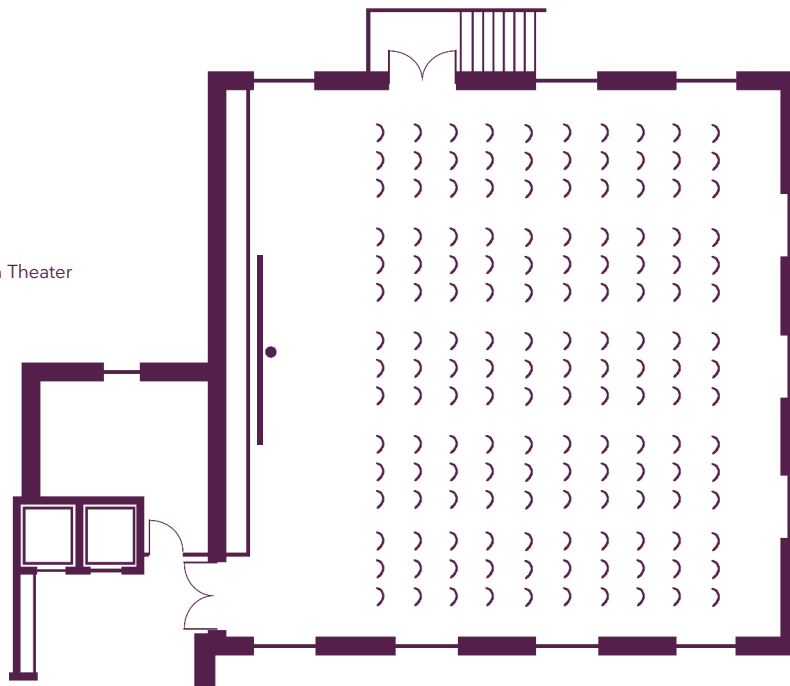

# Your meeting rooms

Room layouts adapted to your specific meeting requirements

Vorburg  
2nd Floor

Pelikan  
40 Participants in Classroom  
(95 m<sup>2</sup>)

Papagei  
30 Participants in Theater  
(46 m<sup>2</sup>)

# Your meeting rooms

Room layouts adapted to your specific meeting requirements

## Reithalle Ground floor

Auditorium Kasuar  
95 Participants in Classroom  
(200 m<sup>2</sup>)

## Reithalle 1st floor

Strauß  
150 Participants in Theater  
(250 m<sup>2</sup>)

The home of seminars  
Châteauform'

**Burg Hemmersbach**