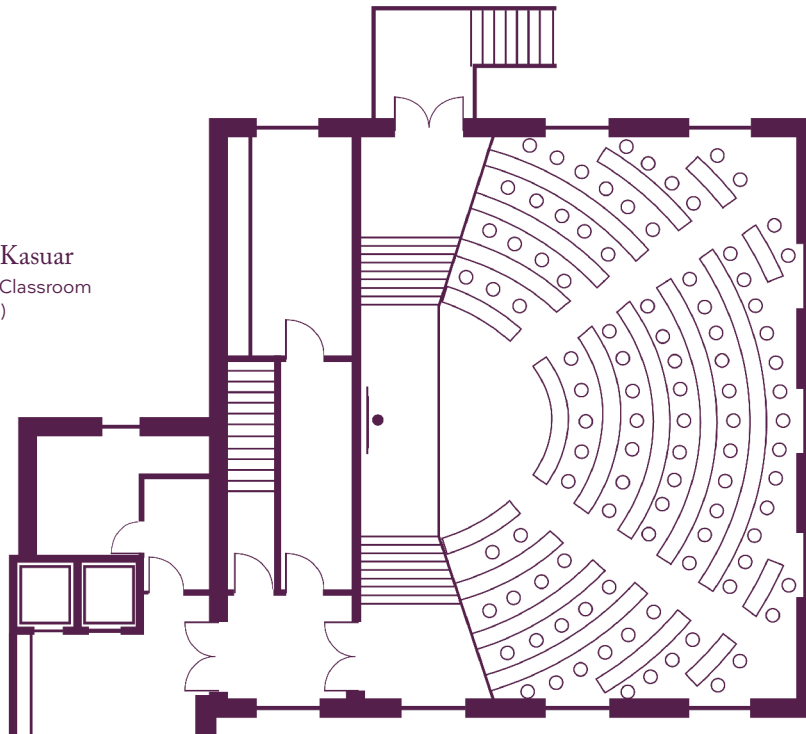

# Your meeting rooms

Room layouts adapted to your specific meeting requirements

Vorburg  
2nd Floor

Pelikan  
40 Participants in Classroom  
(95 m<sup>2</sup>)

Papagei  
30 Participants in Theater  
(46 m<sup>2</sup>)

The home of seminars  
Châteauform'

**Burg Hemmersbach**

# Your meeting rooms

Room layouts adapted to your specific meeting requirements

## Reithalle Ground floor

Auditorium Kasuar  
95 Participants in Classroom  
(200 m<sup>2</sup>)