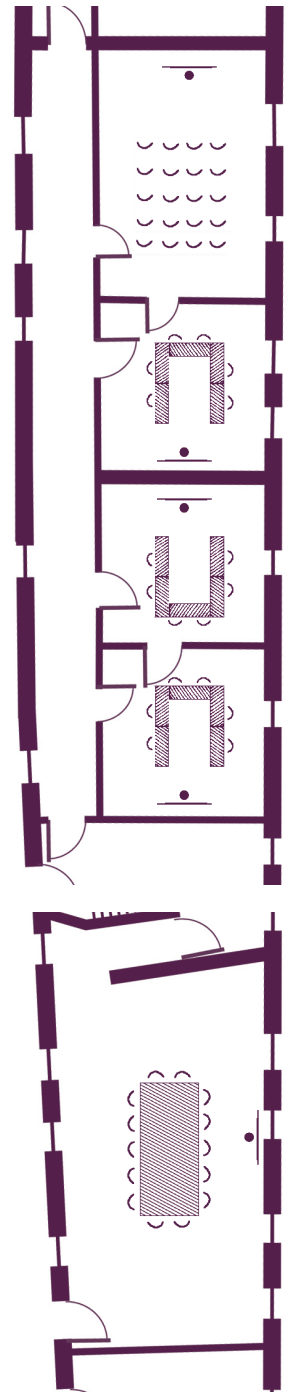

Your meeting rooms

Room layouts adapted to your specific meeting requirements

Vorburg Ground floor

Wellensittich
20 Participants in Theater
(30 m²)

Amsel
6 Participants in U Shape
(22 m²)

Kolibri
6 Participants in U Shape
(20 m²)

Rotkehlchen
6 Participants in U Shape
(22 m²)

Storch (Fixed table)
14 Participants
(58 m²)

Emu
42 Participants in Blocks/Clusters
(126 m²)

The home of seminars
Châteauform'

Burg Hemmersbach