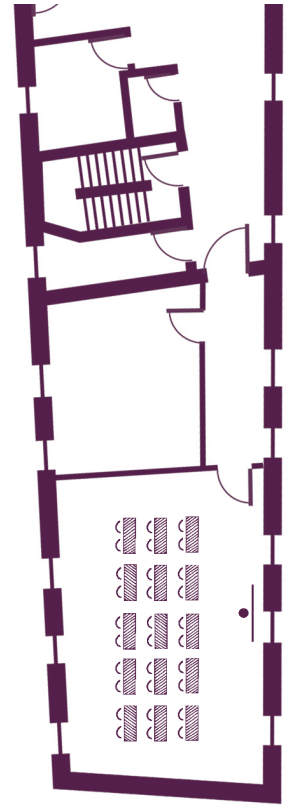

Adler
Participants in Classroom
(70 m²)