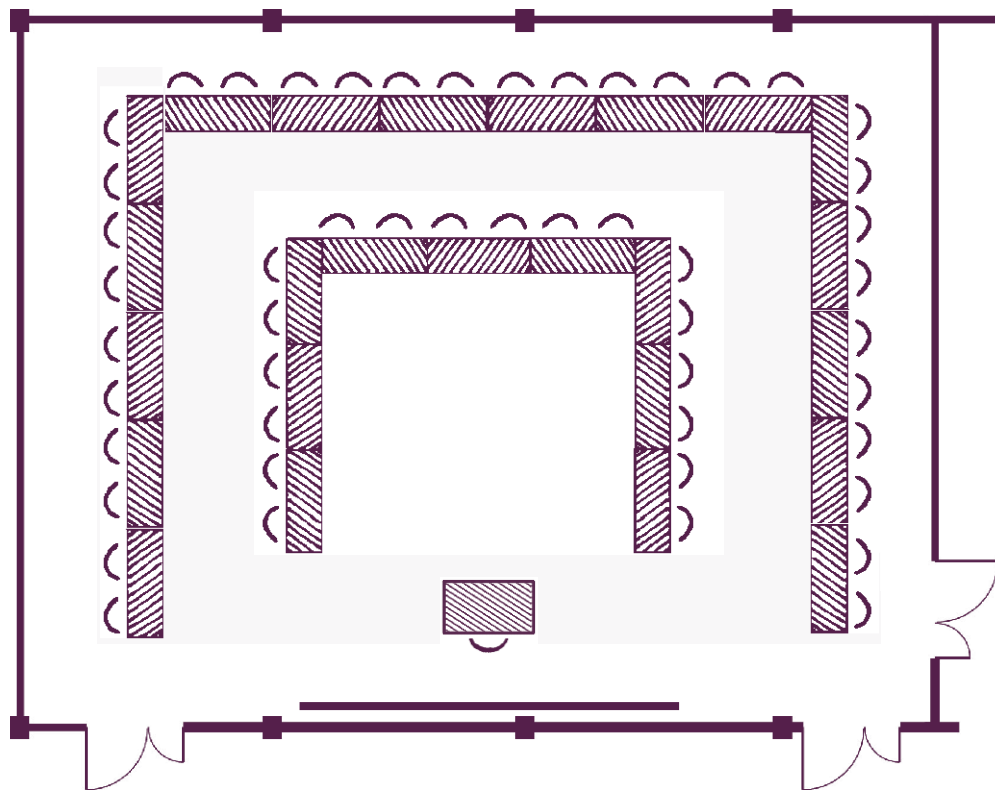

Château de Guermantes

Your meeting rooms

Room layouts adapted to your specific meeting requirements

16 participants

Salle Racine
(52 m², 6,5 m x 8 m)

18 participants

50 participants

Salle Molière
(88 m², 8 m x 11 m)

36 participants

The home of seminars
Châteauform'

Château de Guermantes

Your meeting rooms

Salle Scaramouche
6 cabins of 7 participants
(112 m², 7,5 m x 15 m)

Your meeting rooms

Room layouts adapted to your specific meeting requirements

La Remise des Équipages
32 participants
(120 m², 10 m x 12 m)

La Remise des Équipages
75 participants
(120 m², 10 m x 12 m)

Your meeting rooms

Room layouts adapted to your specific meeting requirements

La Remise des Équipages
50 participants
(120 m², 10 m x 12 m)

La Remise des Équipages
80 participants
(120 m², 10 m x 12 m)