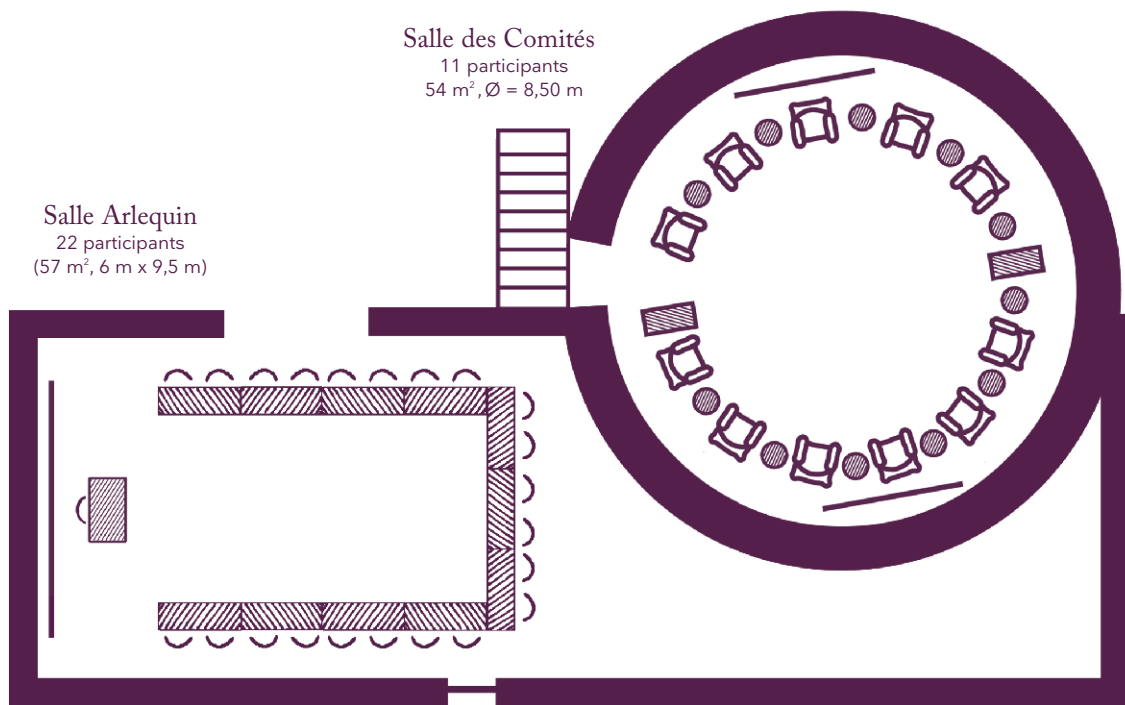

Your meeting rooms

Room layouts adapted to your specific meeting requirements

Salle Scarron
14 participants
(30 m², 5 m x 6 m)

22 participants

Salle des Gardes
(54 m², 6 m x 9 m)

28 participants

The home of seminars
Châteauform'

Château de Guermantes

Your meeting rooms

Room layouts adapted to your specific meeting requirements

16 participants

Salle Racine
(52 m², 6,5 m x 8 m)

18 participants

50 participants

Salle Molière
(88 m², 8 m x 11 m)

36 participants

The home of seminars
Châteauform'

Château de Guermantes

Your meeting rooms

Salle Scaramouche
6 cabins of 7 participants
(112 m², 7,5 m x 15 m)

Your meeting rooms

Room layouts adapted to your specific meeting requirements

La Remise des Équipages
32 participants
(120 m², 10 m x 12 m)

La Remise des Équipages
75 participants
(120 m², 10 m x 12 m)

Your meeting rooms

Room layouts adapted to your specific meeting requirements

La Remise des Équipages
50 participants
(120 m², 10 m x 12 m)