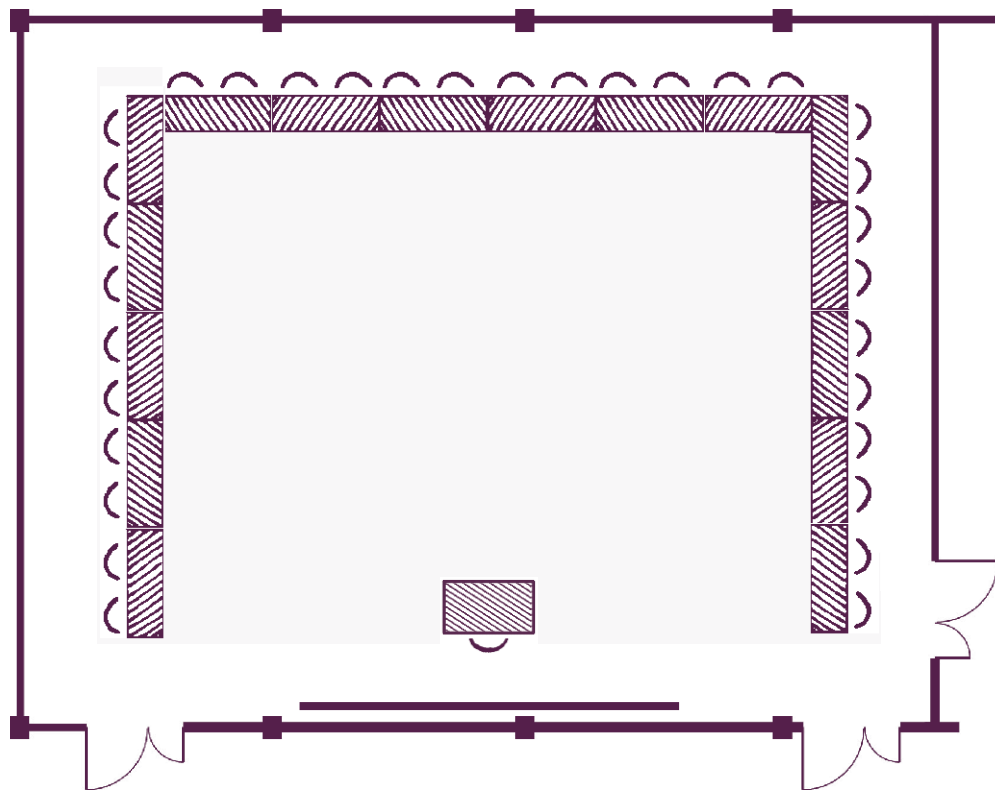

Your meeting rooms

Room layouts adapted to your specific meeting requirements

Salle Scarron
14 participants
(30 m², 5 m x 6 m)

22 participants

Salle des Gardes
(54 m², 6 m x 9 m)

28 participants

The home of seminars
Châteauform'

Château de Guermantes

Your meeting rooms

Room layouts adapted to your specific meeting requirements

16 participants

Salle Racine
(52 m², 6,5 m x 8 m)

18 participants

50 participants

Salle Molière
(88 m², 8 m x 11 m)

36 participants

The home of seminars
Châteauform'

Château de Guermantes

Your meeting rooms

Salle Scaramouche
6 cabins of 7 participants
(112 m², 7,5 m x 15 m)

Your meeting rooms

Room layouts adapted to your specific meeting requirements

La Remise des Équipages
32 participants
(120 m², 10 m x 12 m)

La Remise des Équipages
75 participants
(120 m², 10 m x 12 m)

Your meeting rooms

Room layouts adapted to your specific meeting requirements

La Remise des Équipages
50 participants
(120 m², 10 m x 12 m)