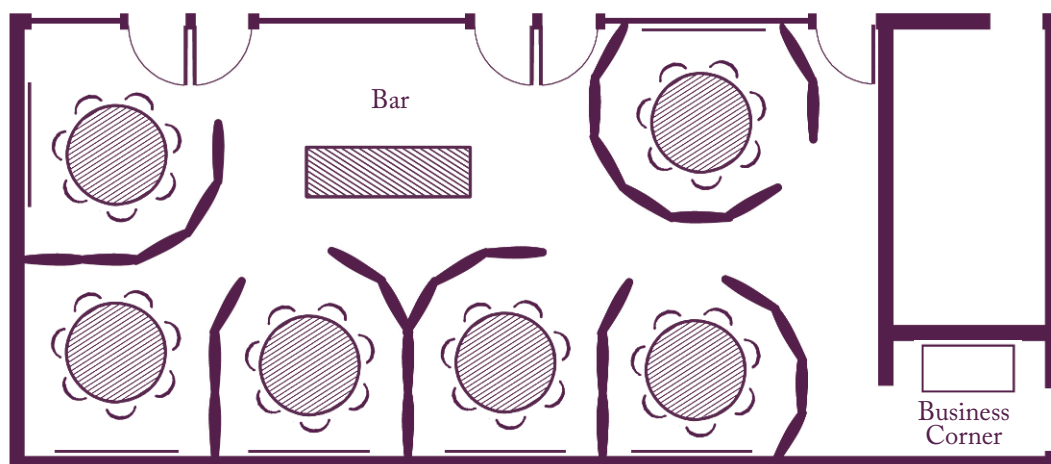

Your meeting rooms

Room layouts adapted to your specific meeting requirements

Salle Scarron
14 participants
(30 m², 5 m x 6 m)

22 participants

Salle des Gardes
(54 m², 6 m x 9 m)

28 participants

The home of seminars
Châteauform'

Château de Guermantes

Your meeting rooms

Room layouts adapted to your specific meeting requirements

16 participants

Salle Racine
(52 m², 6,5 m x 8 m)

18 participants

50 participants

Salle Molière
(88 m², 8 m x 11 m)

36 participants

The home of seminars
Châteauform'

Château de Guermantes

Your meeting rooms

Salle Scaramouche
6 cabins of 7 participants
(112 m², 7,5 m x 15 m)

Your meeting rooms

Room layouts adapted to your specific meeting requirements

La Remise des Équipages
32 participants
(120 m², 10 m x 12 m)

La Remise des Équipages
75 participants
(120 m², 10 m x 12 m)

Your meeting rooms

Room layouts adapted to your specific meeting requirements

La Remise des Équipages
50 participants
(120 m², 10 m x 12 m)