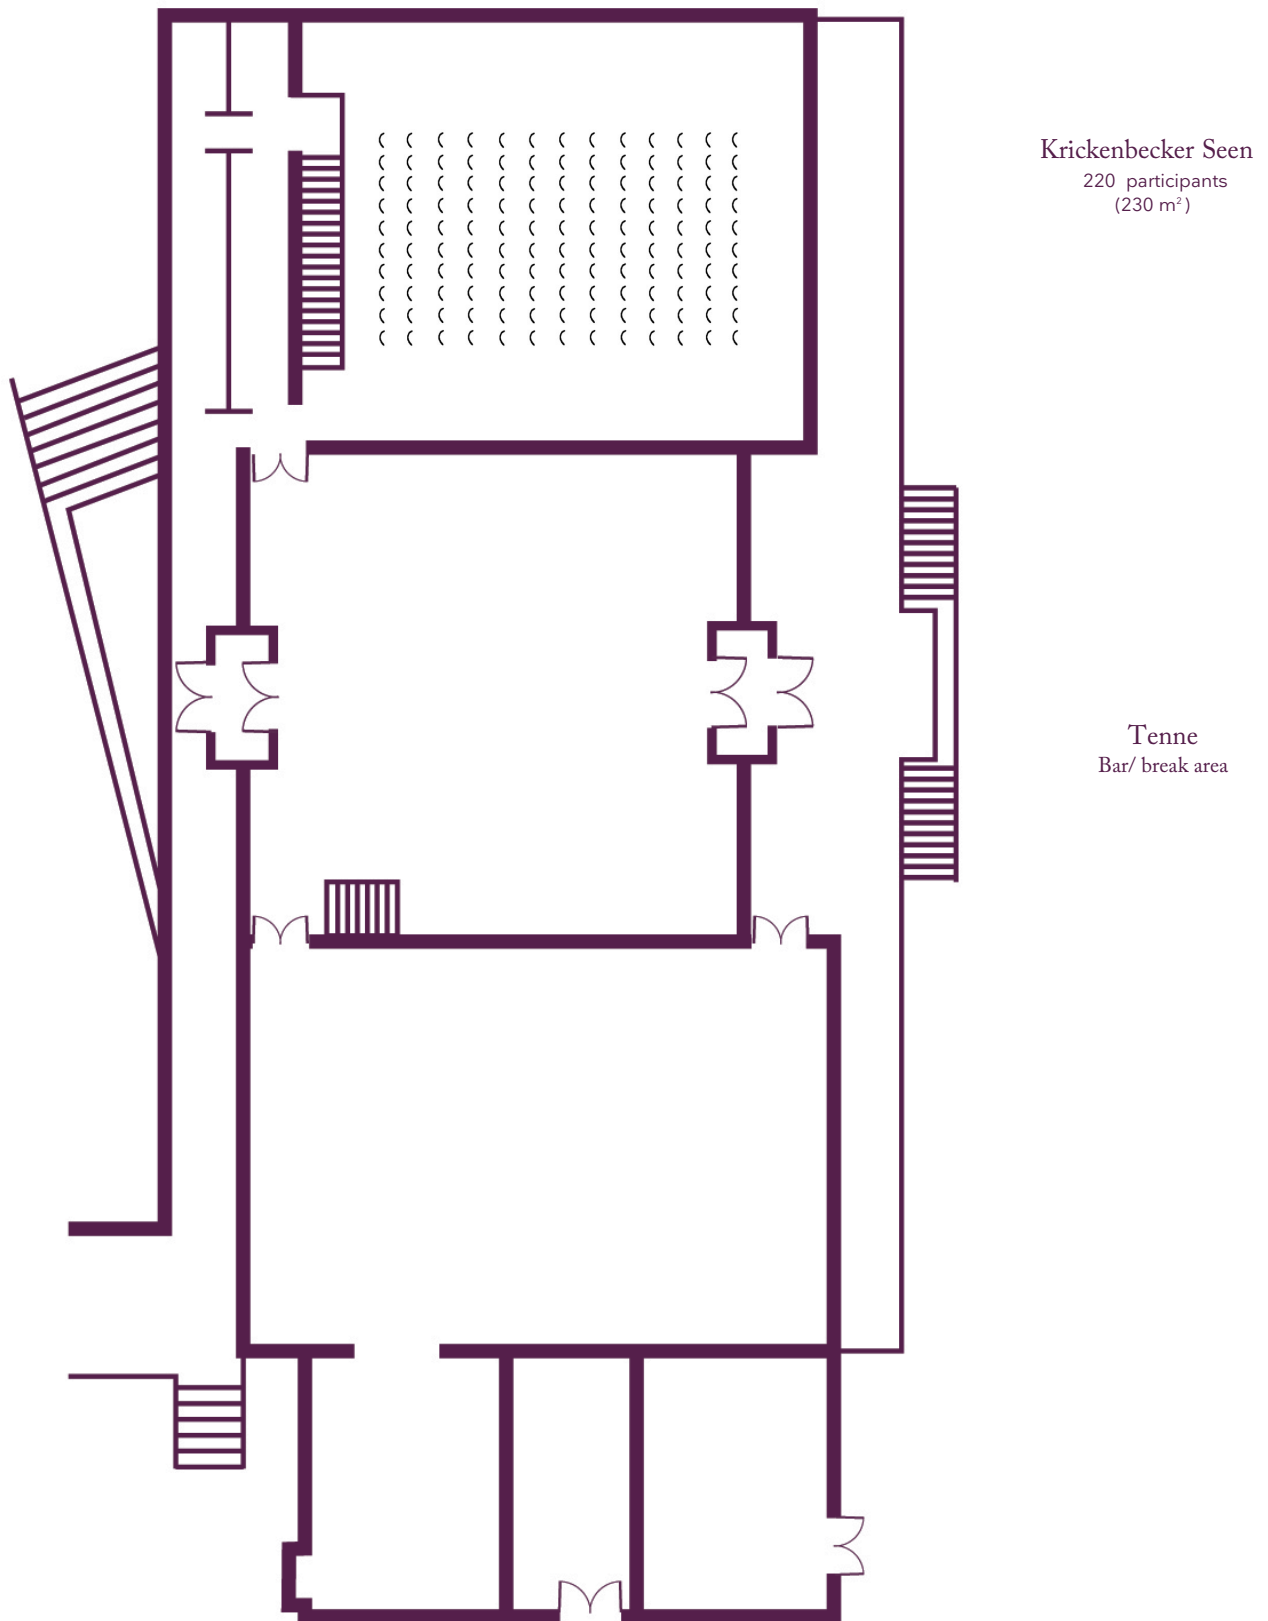

# Your meeting rooms

"Vorbürg South"  
ground floor

Room layouts adapted to your specific meeting requirements

Rintger Bruch-211  
24 participants  
(68 m<sup>2</sup>)

Bremmersbruch-216  
36 participants  
(85 m<sup>2</sup>)

# Your meeting rooms

"Vorburg North"  
ground floor

Room layouts adapted to your specific meeting requirements

The home of seminars  
Châteauform'

Schloss Krickenbeck

# Your meeting rooms

"Krickenbecker Seen"

Room layouts adapted to your specific meeting requirements

The home of seminars  
Châteauform'

Schloss Krickenbeck