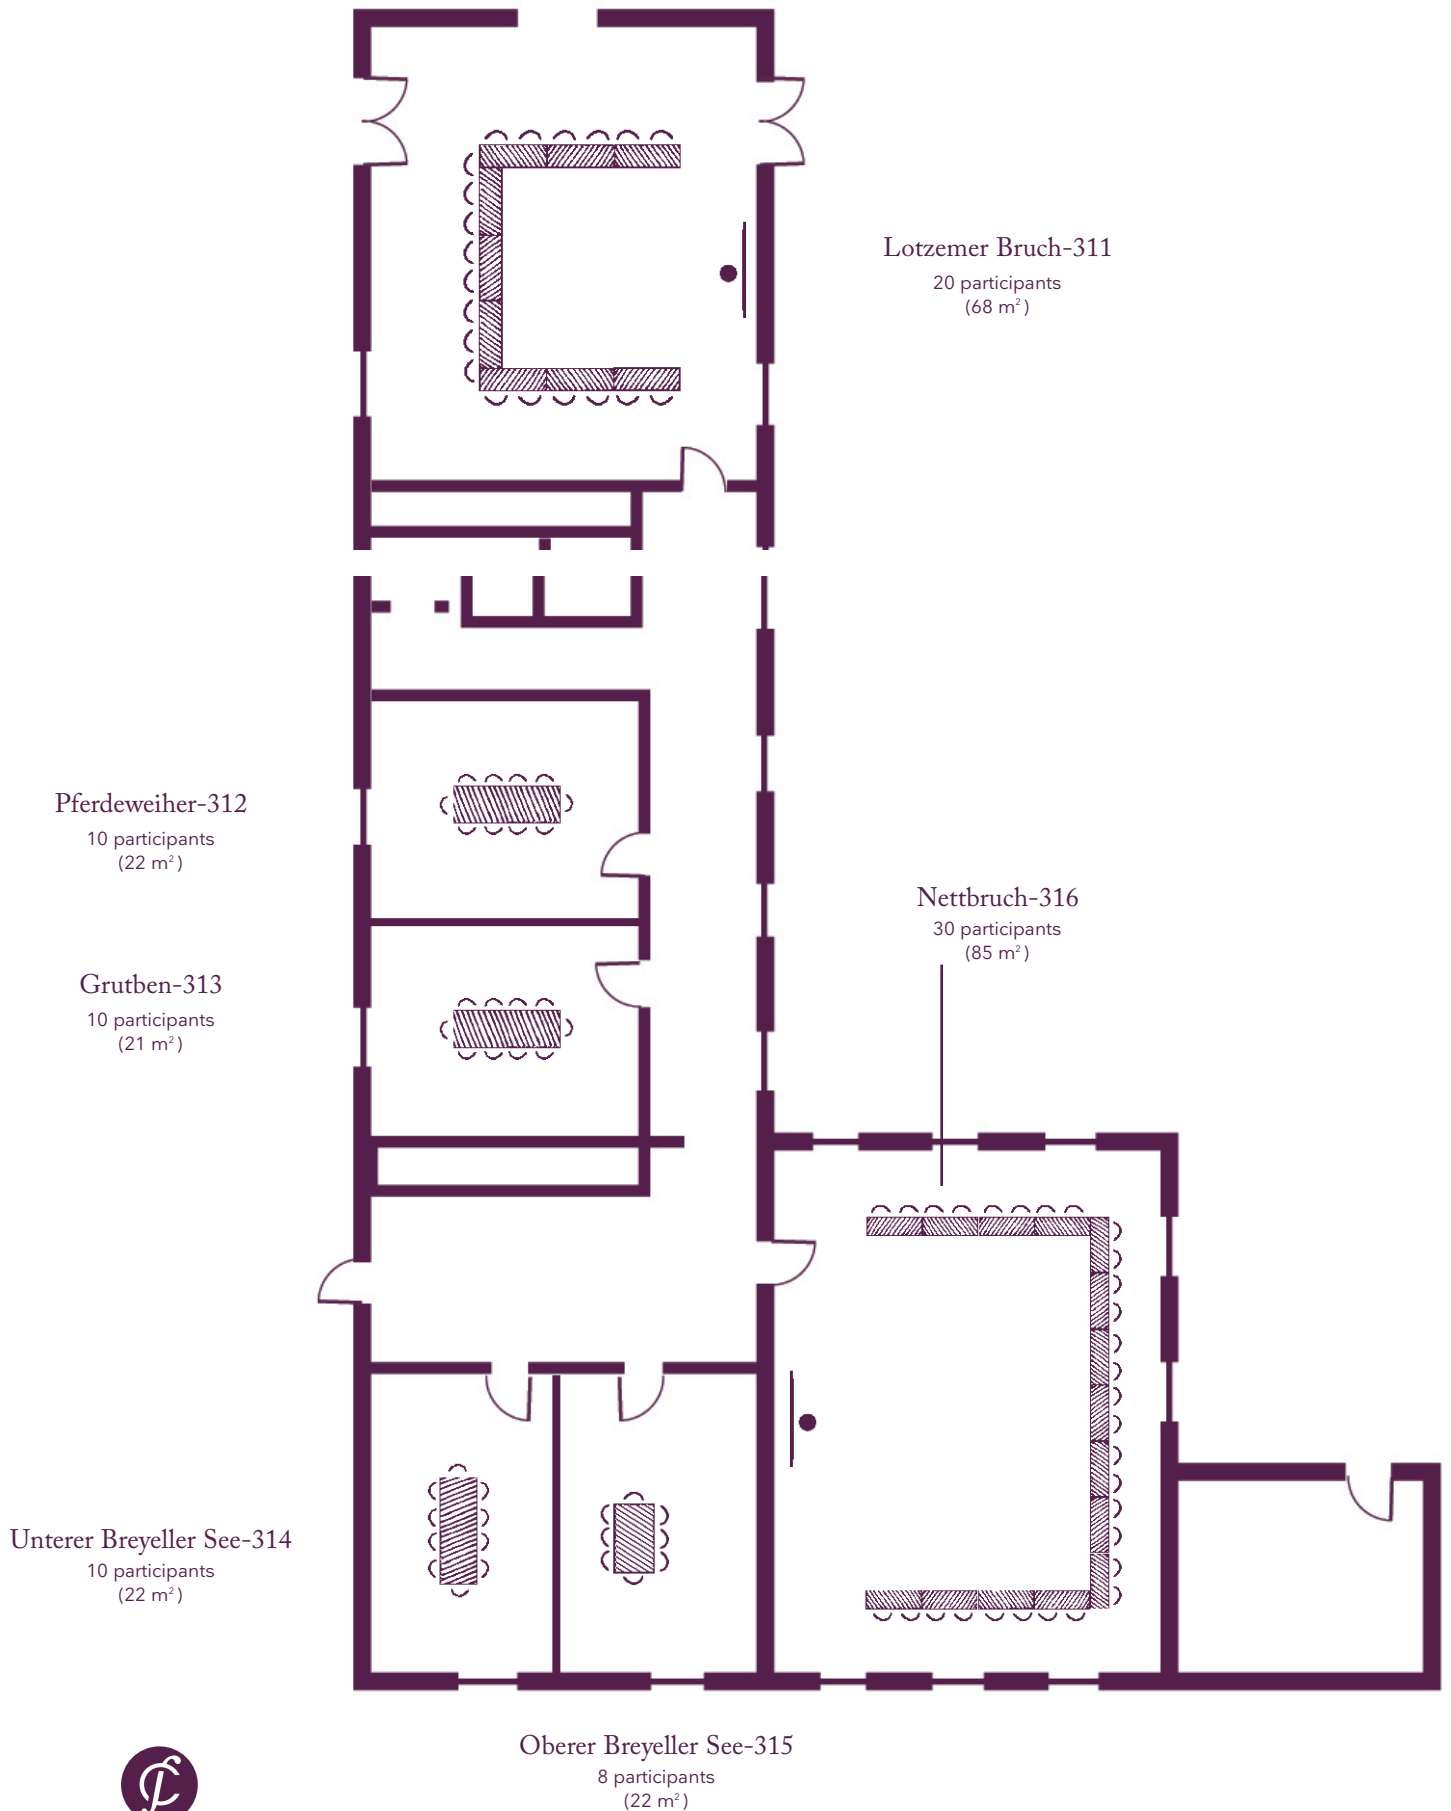

# Your meeting rooms

"Vorbürg South"  
ground floor

Room layouts adapted to your specific meeting requirements

Rintger Bruch-211  
24 participants  
(68 m<sup>2</sup>)

Bremmersbruch-216  
36 participants  
(85 m<sup>2</sup>)

Vennbruch-212  
10 participants  
(22 m<sup>2</sup>)

Salbruch-213  
10 participants  
(21 m<sup>2</sup>)

Burgbruch-215  
10 participants  
(22 m<sup>2</sup>)

Fritzbruch-214  
10 participants  
(22 m<sup>2</sup>)

# Your meeting rooms

"Vorburg South"

*1st floor*

Room layouts adapted to your specific meeting requirements

Bosheimer Nette und Brüggenerhuette

125 participants  
(154 m<sup>2</sup>)

Ferkensbruch-220

24 participants  
(68 m<sup>2</sup>)

# Your meeting rooms

"Vorburg North"  
ground floor

Room layouts adapted to your specific meeting requirements

The home of seminars  
Châteauform'

Schloss Krickenbeck