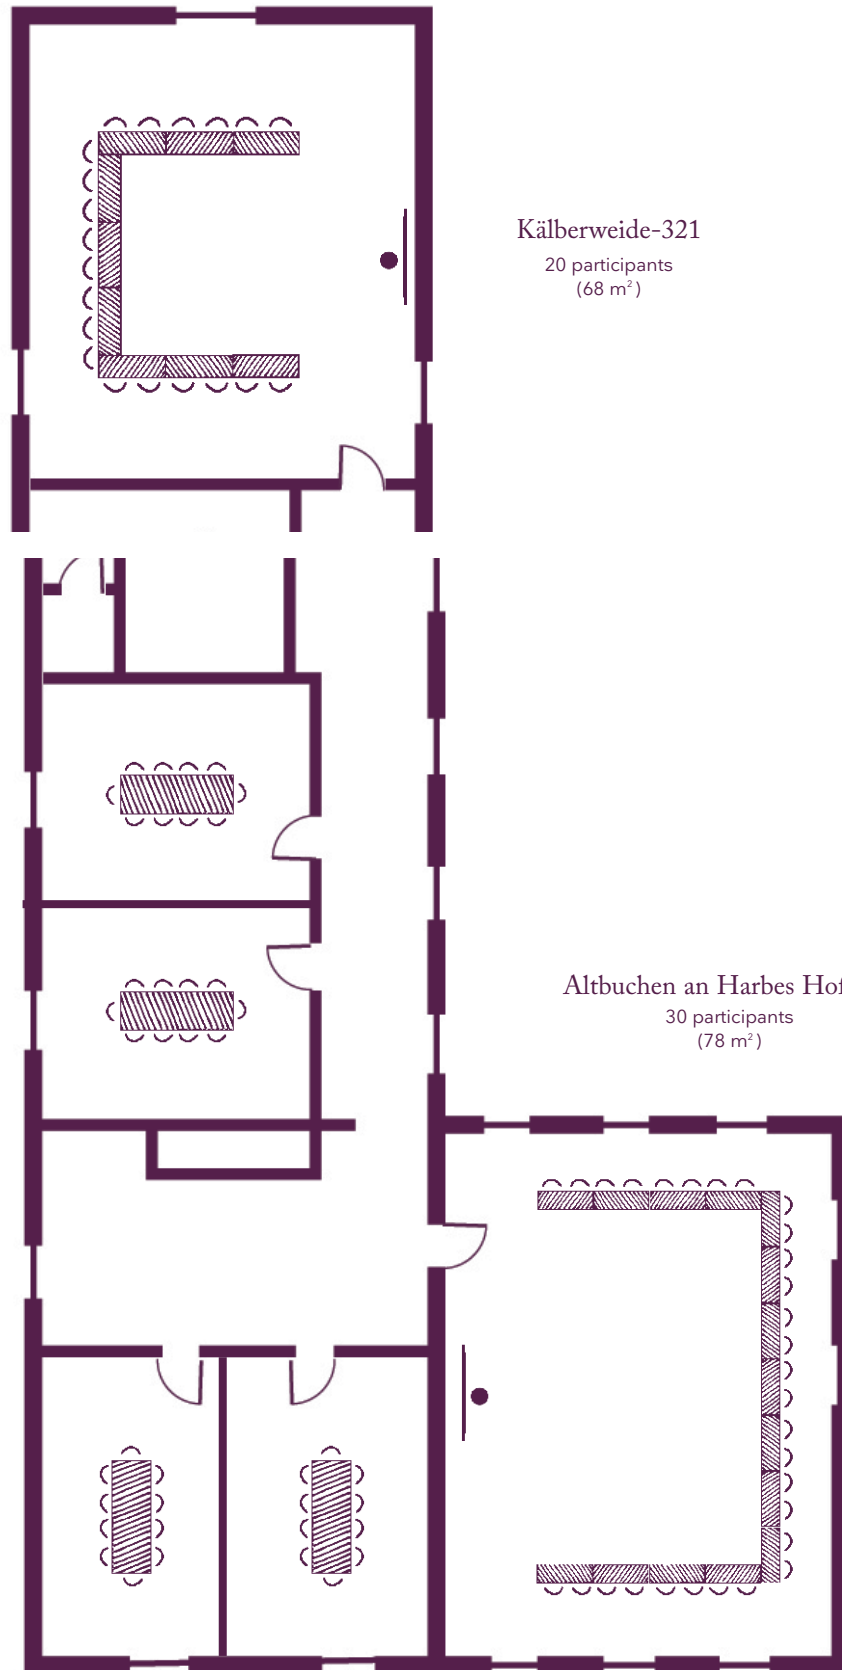

# Your meeting rooms

"Vorbürg South"  
ground floor

Room layouts adapted to your specific meeting requirements

Rintger Bruch-211  
24 participants  
(68 m<sup>2</sup>)

Bremmersbruch-216  
36 participants  
(85 m<sup>2</sup>)

# Your meeting rooms

"Vorburg South"

*1st floor*

Room layouts adapted to your specific meeting requirements

Bosheimer Nette und Brüggenerhuette

125 participants  
(154 m<sup>2</sup>)

Ferkensbruch-220

24 participants  
(68 m<sup>2</sup>)

# Your meeting rooms

"Vorburg North"  
ground floor

Room layouts adapted to your specific meeting requirements

The home of seminars  
Châteauform'

Schloss Krickenbeck