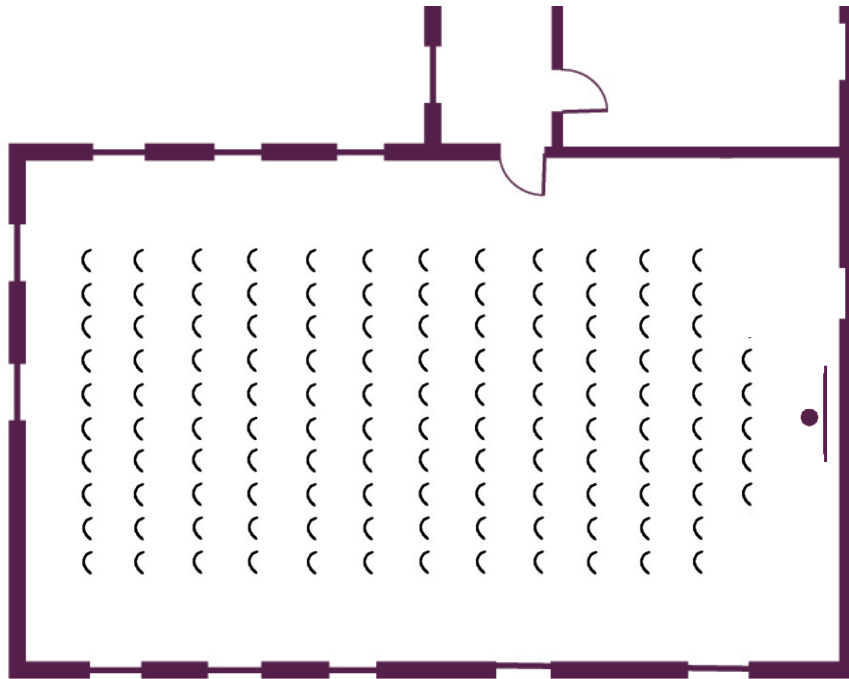

# Your meeting rooms

"Vorbürg South"  
ground floor

Room layouts adapted to your specific meeting requirements

Rintger Bruch-211  
24 participants  
(68 m<sup>2</sup>)

Bremmersbruch-216  
36 participants  
(85 m<sup>2</sup>)

# Your meeting rooms

"Vorburg South"

*1st floor*

Room layouts adapted to your specific meeting requirements

Bosheimer Nette und Brüggenerhuette

125 participants  
(154 m<sup>2</sup>)

Ferkensbruch-220

24 participants  
(68 m<sup>2</sup>)