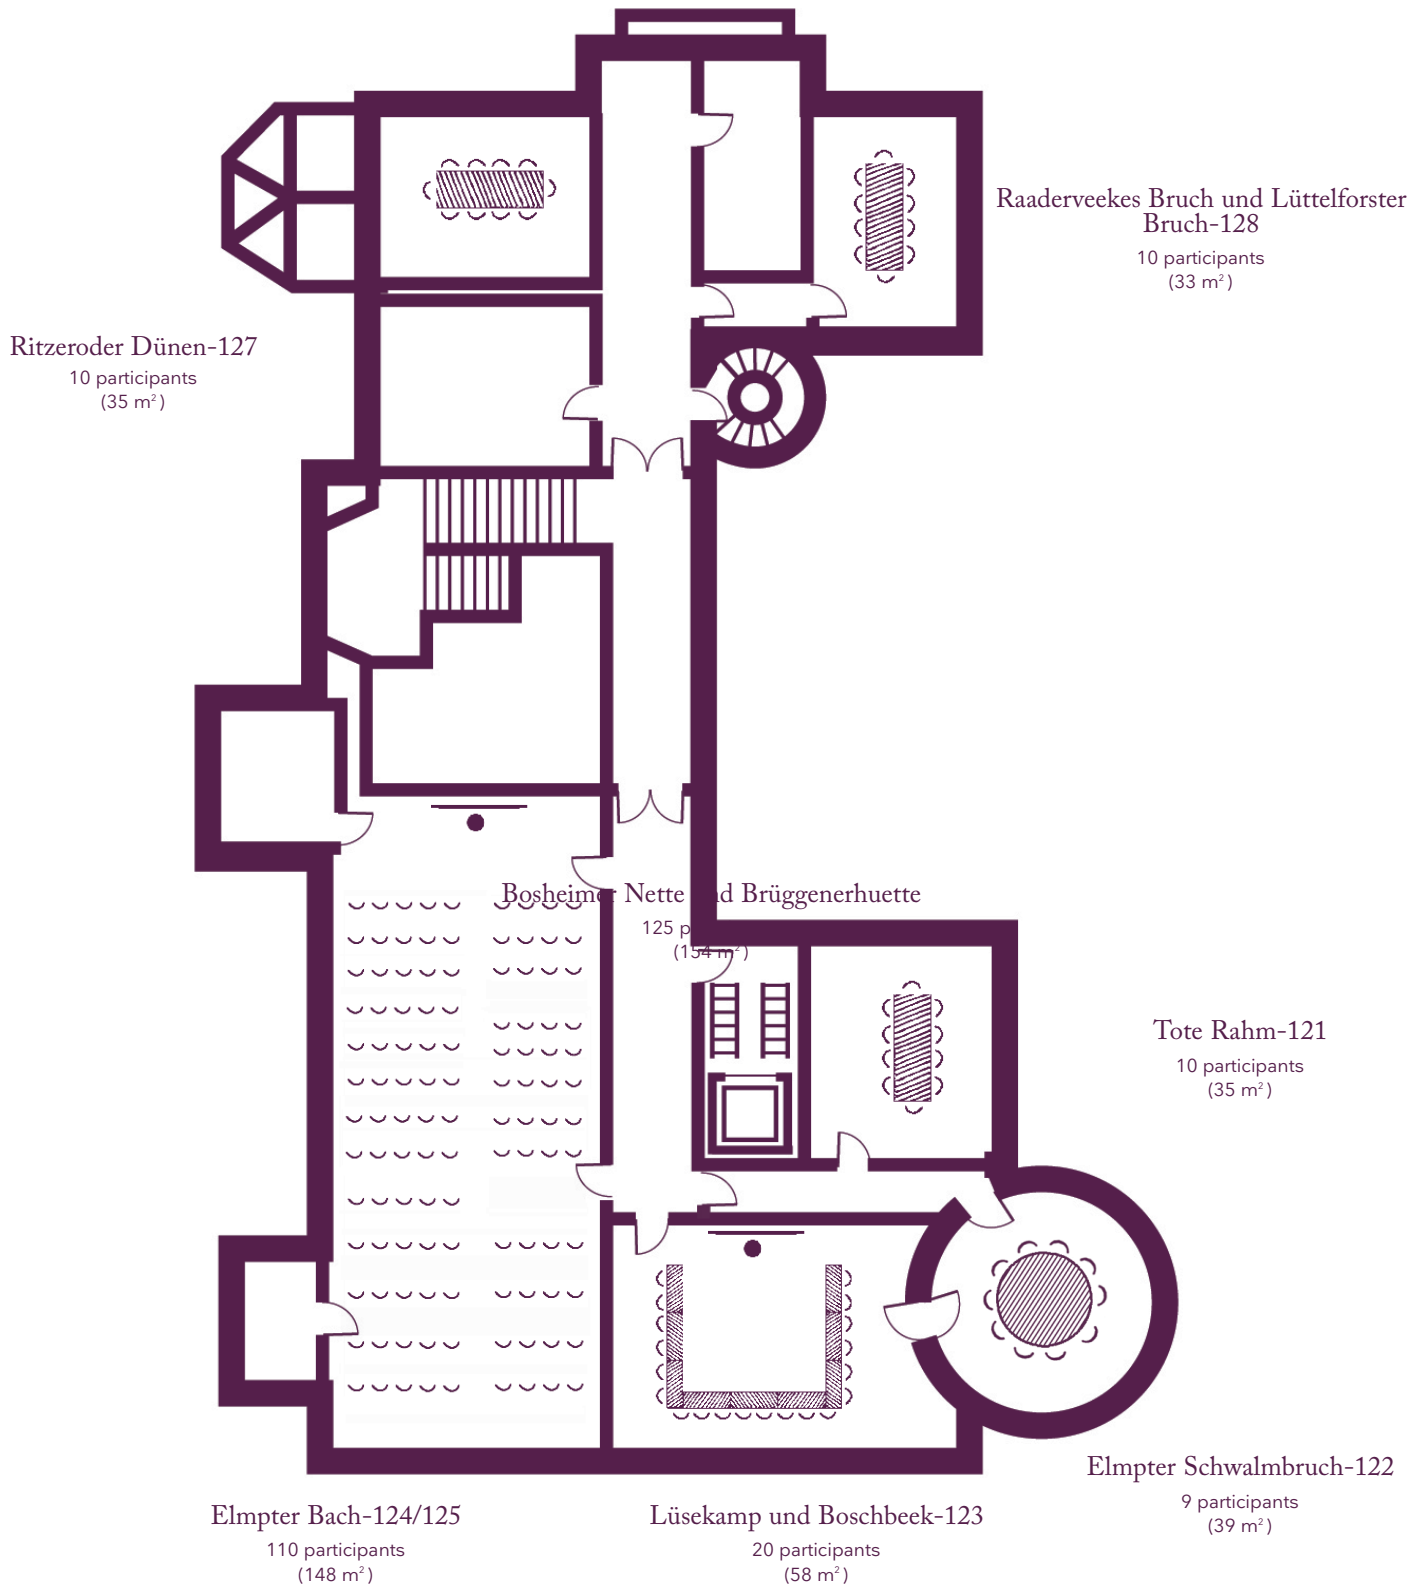

# Your meeting rooms

"Castle"

Room layouts adapted to your specific meeting requirements

The home of seminars  
Châteauform'

Schloss Krickenbeck

# Your meeting rooms

"Vorbürg South"  
ground floor

Room layouts adapted to your specific meeting requirements

Rintger Bruch-211  
24 participants  
(68 m<sup>2</sup>)

Bremmersbruch-216  
36 participants  
(85 m<sup>2</sup>)

Vennbruch-212  
10 participants  
(22 m<sup>2</sup>)

Salbruch-213  
10 participants  
(21 m<sup>2</sup>)

Burgbruch-215  
10 participants  
(22 m<sup>2</sup>)

Fritzbruch-214  
10 participants  
(22 m<sup>2</sup>)