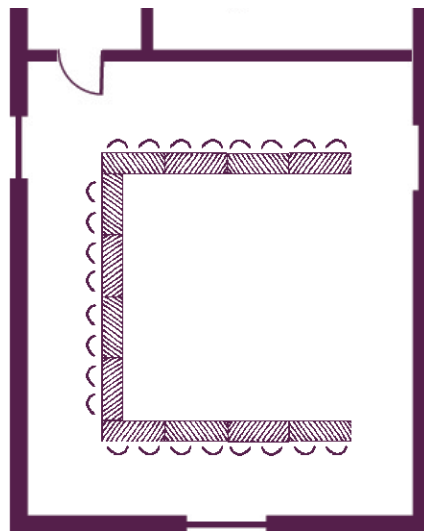

# Your meeting rooms

"Vorburg South"

*1st floor*

Room layouts adapted to your specific meeting requirements

Bosheimer Nette und Brüggenerhuette

125 participants  
(154 m<sup>2</sup>)

Ferkensbruch-220

24 participants  
(68 m<sup>2</sup>)