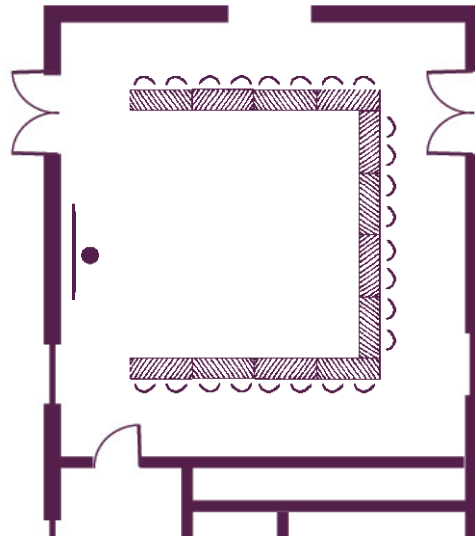

# Your meeting rooms

"Castle"

Room layouts adapted to your specific meeting requirements

The home of seminars  
Châteauform'

Schloss Krickenbeck

# Your meeting rooms

"Vorbürg South"  
ground floor

Room layouts adapted to your specific meeting requirements

Rintger Bruch-211  
24 participants  
(68 m<sup>2</sup>)

Bremmersbruch-216  
36 participants  
(85 m<sup>2</sup>)