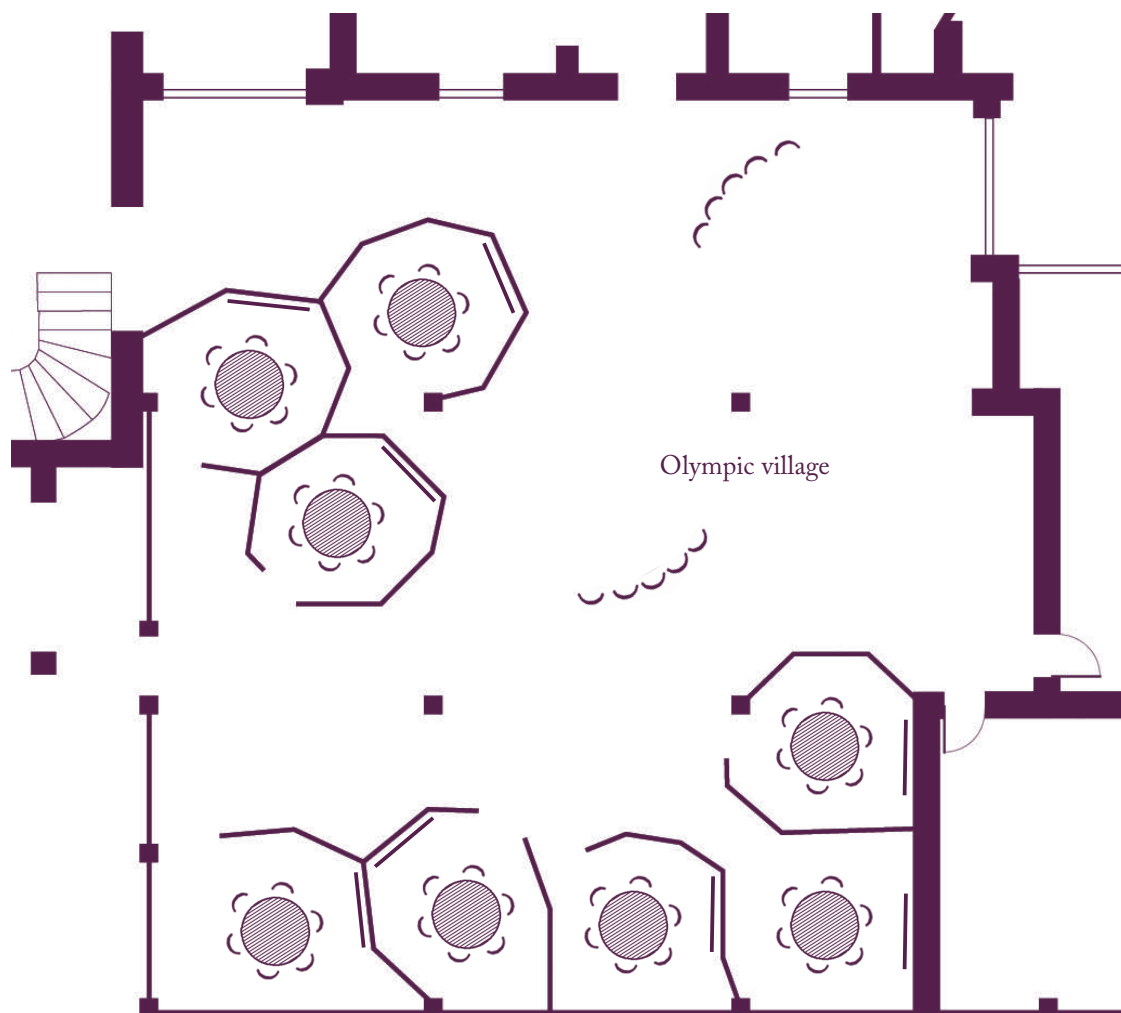

Your meeting rooms

Room layouts adapted to your specific meeting requirements

Seoul 1988
60 participants
(140 m²; 16,5 m x 8,5 m)

The home of seminars
Châteaufarm'

La Borghesiana

Your meeting rooms

Room layouts adapted to your specific meeting requirements

8 subcommittees of 6 people

The home of seminars
Châteauform'

La Borghesiana

Your meeting rooms

Room layouts adapted to your specific meeting requirements

Athènes 1896
22 participants
(55 m²; 8,5 m x 6,5 m)

La Borghesiana

Your meeting rooms

Room layouts adapted to your specific meeting requirements

Montréal 1976
60 participants
(167 m²; 16,5 m x 10 m)

Montréal 1976
130 participants
(167 m²; 16,5 m x 10 m)

The home of seminars
Châteauform'

La Borghesiana