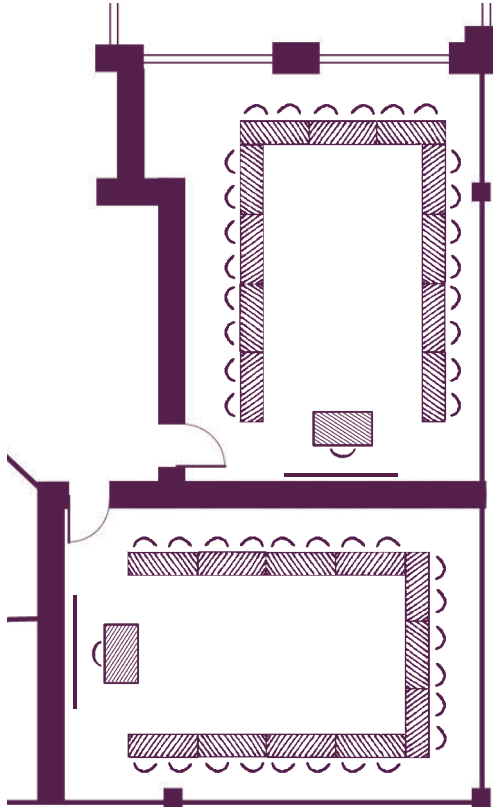

Your meeting rooms

Room layouts adapted to your specific meeting requirements

Seoul 1988
60 participants
(140 m²; 16,5 m x 8,5 m)

The home of seminars
Châteaufarm'

La Borghesiana

Your meeting rooms

Room layouts adapted to your specific meeting requirements

8 subcommittees of 6 people

The home of seminars
Châteauform'

La Borghesiana

Your meeting rooms

Room layouts adapted to your specific meeting requirements

Athènes 1896
22 participants
(55 m²; 8,5 m x 6,5 m)

Athènes 1896
24 participants
(55 m²; 8,5 m x 6,5 m)

Paris 1924
22 participants
(51 m²; 8,5 m x 6 m)

Paris 1924
24 participants
(51 m²; 8,5 m x 6 m)

Melbourne 1956
12 participants
(23 m²; 5 m x 4,5 m)

The home of seminars
Châteauform'

La Borghesiana

Your meeting rooms

Room layouts adapted to your specific meeting requirements

Montréal 1976
60 participants
(167 m²; 16,5 m x 10 m)

Montréal 1976
130 participants
(167 m²; 16,5 m x 10 m)

The home of seminars
Châteauform'