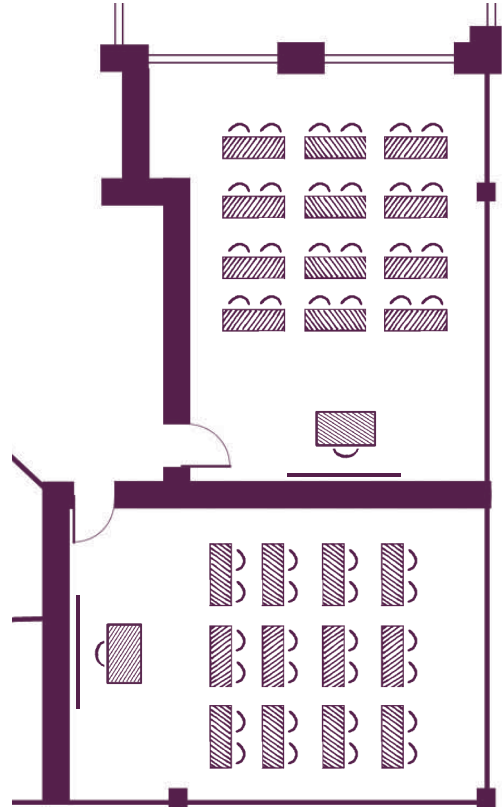

Your meeting rooms

Room layouts adapted to your specific meeting requirements

Seoul 1988
60 participants
(140 m²; 16,5 m x 8,5 m)

The home of seminars
Châteaufarm'

La Borghesiana

Your meeting rooms

Room layouts adapted to your specific meeting requirements

8 subcommittees of 6 people

The home of seminars
Châteauform'

La Borghesiana

Your meeting rooms

Room layouts adapted to your specific meeting requirements

Athènes 1896
22 participants
(55 m²; 8,5 m x 6,5 m)

Athènes 1896
24 participants
(55 m²; 8,5 m x 6,5 m)

Paris 1924
22 participants
(51 m²; 8,5 m x 6 m)

Paris 1924
24 participants
(51 m²; 8,5 m x 6 m)

Melbourne 1956
12 participants
(23 m²; 5 m x 4,5 m)

The home of seminars
Châteauform'

La Borghesiana

Your meeting rooms

Room layouts adapted to your specific meeting requirements

Montréal 1976
60 participants
(167 m²; 16,5 m x 10 m)

Montréal 1976
130 participants
(167 m²; 16,5 m x 10 m)

The home of seminars
Châteauform'