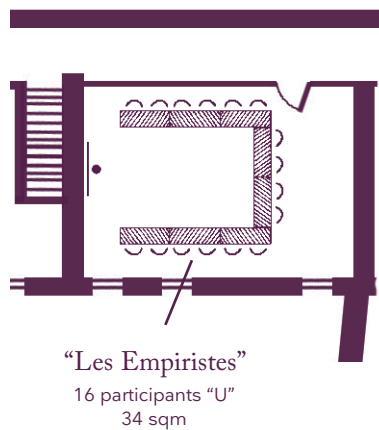

The home of seminars
Châteauform'

La Grande Abbaye de la Ramée

Le Couvent

Your meeting rooms

Room layouts adapted to your specific meeting requirements

Chapelle 1st floor

"Les Idéalistes 1"
10 participants "Boardroom"
23 sqm

"Les Idéalistes 2"
10 participants "Boardroom"
23 sqm

Chapelle Ground floor

"L'Agora"
120 participants "Theater"
159 sqm

The home of seminars
Châteauform'

La Grande Abbaye de la Ramée

Le Couvent

Your meeting rooms

Room layouts adapted to your specific meeting requirements

Chapelle 2nd floor

The home of seminars
Châteauform'

La Grande Abbaye de la Ramée

Le Couvent

Your meeting rooms

Room layouts adapted to your specific meeting requirements

Quartier Latin 1st floor

Le Couvent

Your meeting rooms

Room layouts adapted to your specific meeting requirements

Quartier Latin 2nd floor

The home of seminars
Châteauform'

La Grande Abbaye de la Ramée

Le Couvent