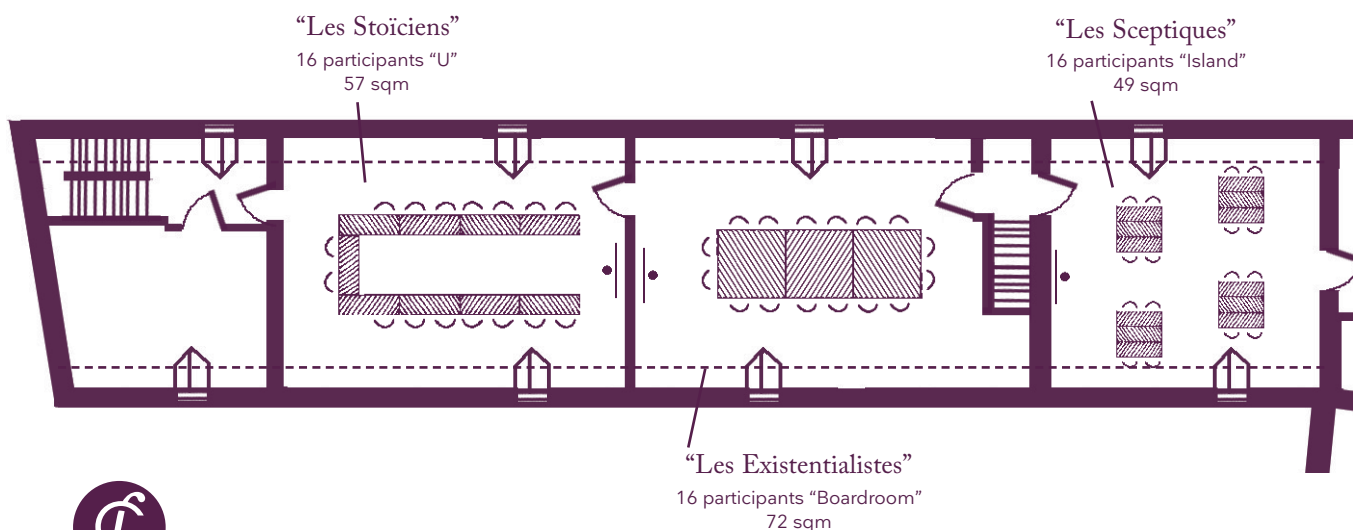

"Les Idéalistes 2"
10 participants "Boardroom"
23 sqm

Chapelle Ground floor

"L'Agora"
120 participants "Theater"
159 sqm

The home of seminars
Châteauform'

La Grande Abbaye de la Ramée

Le Couvent

Your meeting rooms

Room layouts adapted to your specific meeting requirements

Chapelle 2nd floor

The home of seminars
Châteauform'

La Grande Abbaye de la Ramée

Le Couvent

Your meeting rooms

Room layouts adapted to your specific meeting requirements

Quartier Latin 1st floor

Le Couvent

Your meeting rooms

Room layouts adapted to your specific meeting requirements

Quartier Latin 2nd floor

The home of seminars
Châteauform'

La Grande Abbaye de la Ramée

Le Couvent

Your meeting rooms

Room layouts adapted to your specific meeting requirements

Ecole Ground floor

The home of seminars
Châteauform'

La Grande Abbaye de la Ramée