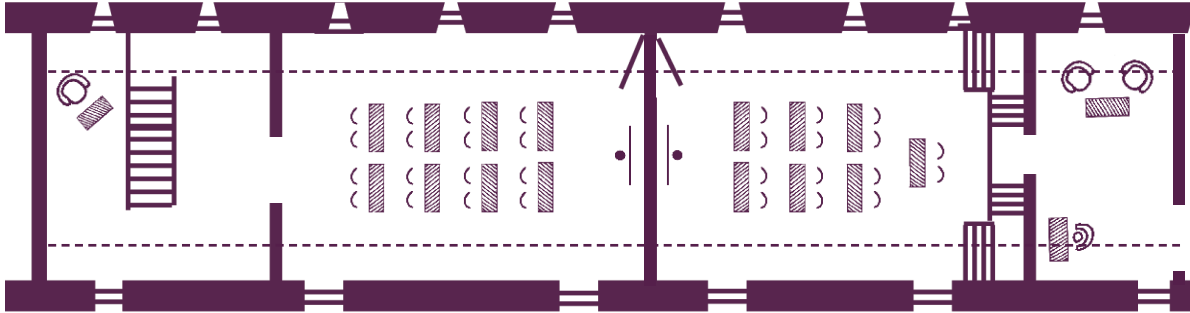

Upstairs

“Grenier de l'Etable 1”

16 participants “U”
54 sqm under frame

“Grenier de l'Etable 2”

18 participants “Theater”
54 sqm under frame

“Grenier de l'Etable 1”

20 participants “Theater”
54 sqm under frame

“Grenier de l'Etable 2”

14 participants “U”
54 sqm under frame

The home of seminars
Châteauform'

La Grande Abbaye de la Ramée

La Ferme

Your meeting rooms

Room layouts adapted to your specific meeting requirements

Upstairs

“Grenier de l’Etable 1”

16 participants “Classroom”
54 sqm under frame

“Grenier de l’Etable 2”

14 participants “Classroom”
54 sqm under frame

“Grenier de l’Etable 1”

14 participants “Boardroom”
54 sqm under frame

“Grenier de l’Etable 2”

12 participants “Boardroom”
54 sqm under frame

The home of seminars
Châteauform'

La Grande Abbaye de la Ramée

La Ferme

Your meeting rooms

Room layouts adapted to your specific meeting requirements