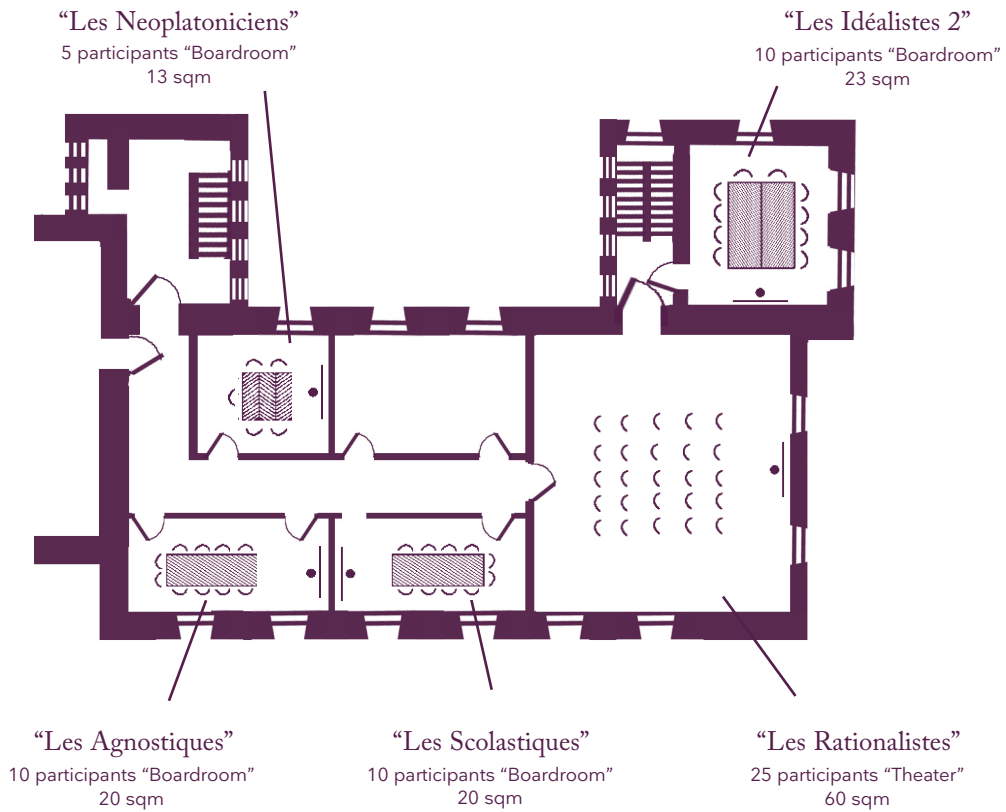

The home of seminars
Châteauform'

La Grande Abbaye de la Ramée

Le Couvent

Your meeting rooms

Room layouts adapted to your specific meeting requirements

Chapelle 1st floor

"Les Idéalistes 1"
10 participants "Boardroom"
23 sqm

"Les Idéalistes 2"
10 participants "Boardroom"
23 sqm

Chapelle Ground floor

"L'Agora"
120 participants "Theater"
159 sqm

The home of seminars
Châteauform'

La Grande Abbaye de la Ramée

Le Couvent

Your meeting rooms

Room layouts adapted to your specific meeting requirements

Chapelle 2nd floor

The home of seminars
Châteauform'

La Grande Abbaye de la Ramée

Le Couvent

Your meeting rooms

Room layouts adapted to your specific meeting requirements

Quartier Latin 1st floor

Le Couvent

Your meeting rooms

Room layouts adapted to your specific meeting requirements

Quartier Latin 2nd floor

The home of seminars
Châteauform'

La Grande Abbaye de la Ramée

Le Couvent