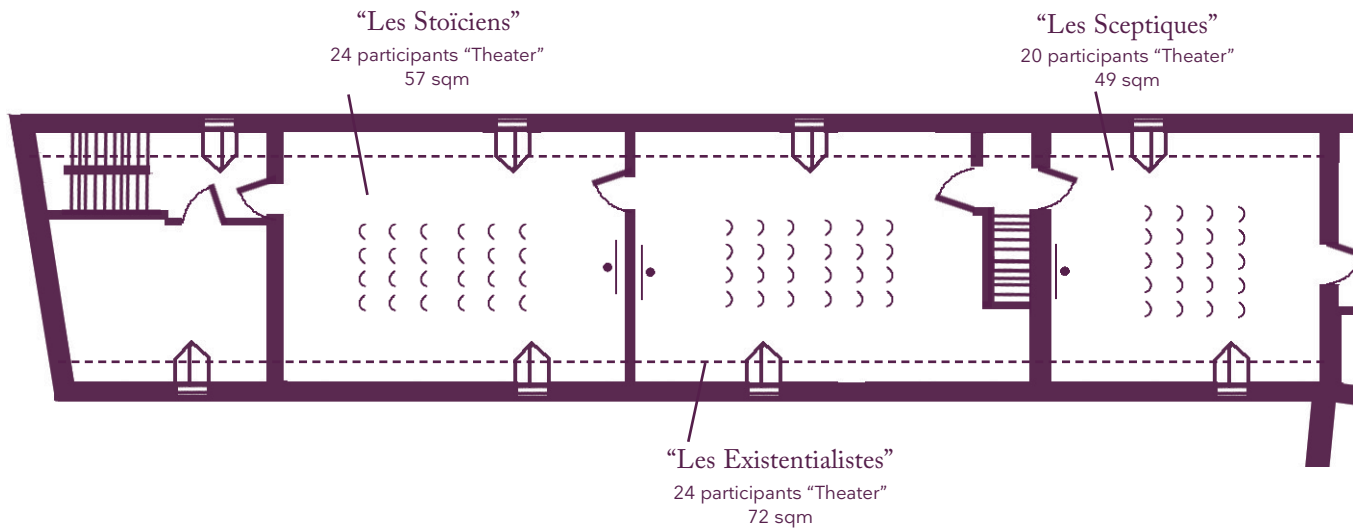

"Les Idéalistes 2"
10 participants "Boardroom"
23 sqm

Chapelle Ground floor

"L'Agora"
120 participants "Theater"
159 sqm

The home of seminars
Châteauform'

La Grande Abbaye de la Ramée

Le Couvent

Your meeting rooms

Room layouts adapted to your specific meeting requirements

Chapelle 2nd floor

The home of seminars
Châteauform'

La Grande Abbaye de la Ramée

Le Couvent

Your meeting rooms

Room layouts adapted to your specific meeting requirements

Quartier Latin 1st floor

Le Couvent

Your meeting rooms

Room layouts adapted to your specific meeting requirements

Quartier Latin 2nd floor

The home of seminars
Châteauform'

La Grande Abbaye de la Ramée

Le Couvent

Your meeting rooms

Room layouts adapted to your specific meeting requirements

Ecole Ground floor

The home of seminars
Châteauform'

La Grande Abbaye de la Ramée