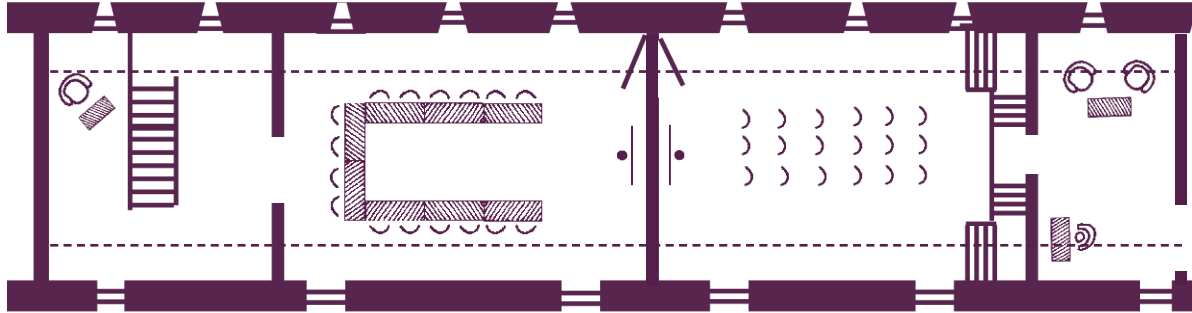

“Etable 1+2”
32 participants “U”
107 sqm

La Ferme

Your meeting rooms

Room layouts adapted to your specific meeting requirements

Ground floor

“Etable 1”

20 participants “Classroom”
53 sqm

“Etable 2”

12 participants “Boardroom”
53 sqm

“Etable 1+2”

44 participants “Classroom”
107 sqm

“Etable 1+2”

36 participants “Island”
107 sqm

La Ferme

Your meeting rooms

Room layouts adapted to your specific meeting requirements

Upstairs

“Grenier de l'Etable 1”

16 participants “U”
54 sqm under frame

“Grenier de l'Etable 2”

18 participants “Theater”
54 sqm under frame

“Grenier de l'Etable 1”

20 participants “Theater”
54 sqm under frame

“Grenier de l'Etable 2”

14 participants “U”
54 sqm under frame

The home of seminars
Châteauform'

La Grande Abbaye de la Ramée

La Ferme

Your meeting rooms

Room layouts adapted to your specific meeting requirements