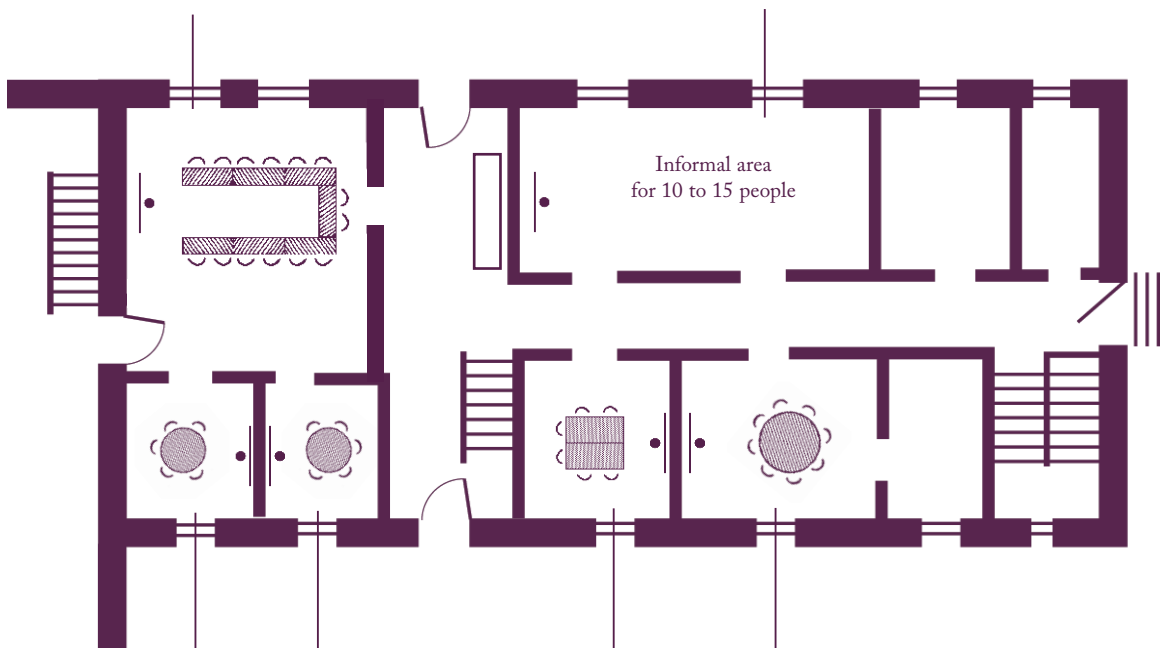

“La Grange Dimière”

350 participants “Classroom”
760 sqm

The home of seminars
Châteaufort'

La Grande Abbaye de la Ramée

La Ferme

Your meeting rooms

Room layouts adapted to your specific meeting requirements

Marlborough area

“Marlborough”

60 participants Informal area
120 sqm

Bouloy

“La Charrue”

14 participants “U”
29 sqm

“Le Brabant”

10 to 15 participants Informal area
30 sqm

“La Sarclette”

5 participants “Circle”
12 sqm

“La Herse”

6 participants “Boardroom”
14 sqm

“La Houe”

5 participants “Circle”
10 sqm

“La Fourche”

8 participants “Circle”
19 sqm

The home of seminars
Châteauform'

La Grande Abbaye de la Ramée

Le Couvent

Your meeting rooms

Room layouts adapted to your specific meeting requirements

Chapelle 1st floor

"Les Idéalistes 1"
10 participants "Boardroom"
23 sqm