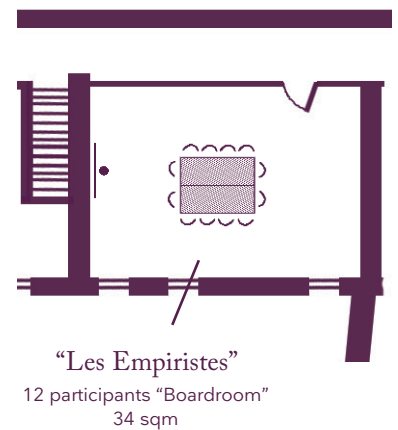

The home of seminars
Châteauform'

La Grande Abbaye de la Ramée

Le Couvent

Your meeting rooms

Room layouts adapted to your specific meeting requirements

Chapelle 1st floor

"Les Idéalistes 1"
10 participants "Boardroom"
23 sqm

"Les Idéalistes 2"
10 participants "Boardroom"
23 sqm

Chapelle Ground floor

"L'Agora"
120 participants "Theater"
159 sqm

The home of seminars
Châteauform'

La Grande Abbaye de la Ramée

Le Couvent

Your meeting rooms

Room layouts adapted to your specific meeting requirements

Chapelle 2nd floor

The home of seminars
Châteauform'

La Grande Abbaye de la Ramée

Le Couvent

Your meeting rooms

Room layouts adapted to your specific meeting requirements

Quartier Latin 1st floor

Le Couvent

Your meeting rooms

Room layouts adapted to your specific meeting requirements

Quartier Latin 2nd floor

The home of seminars
Châteauform'

La Grande Abbaye de la Ramée

Le Couvent