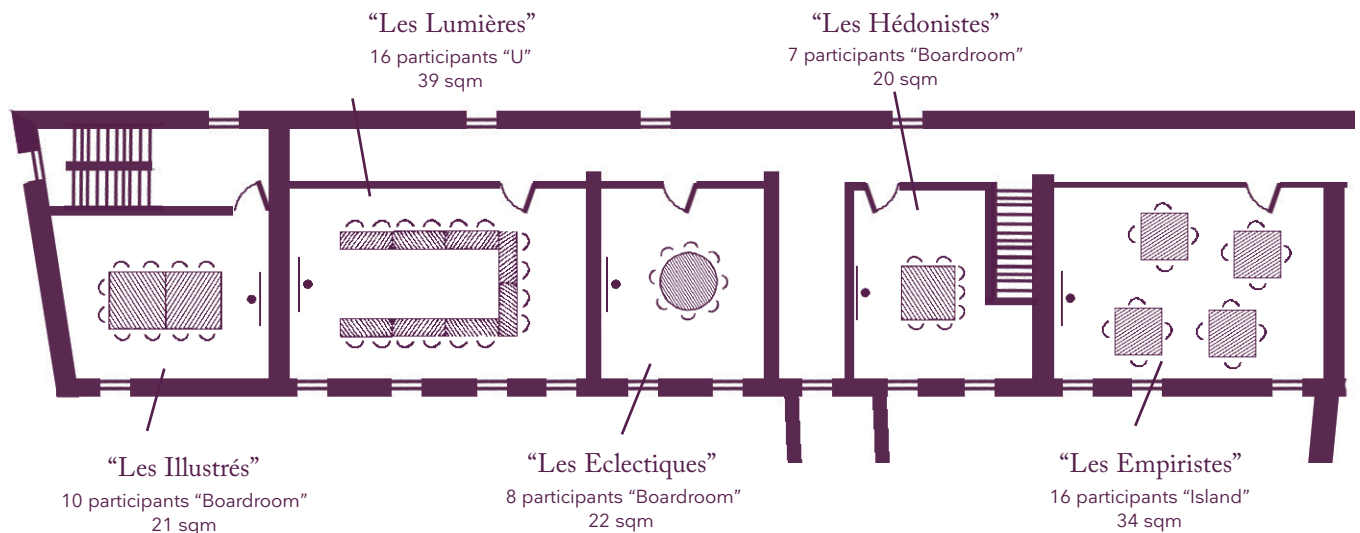

The home of seminars
Châteauform'

La Grande Abbaye de la Ramée

Le Couvent

Your meeting rooms

Room layouts adapted to your specific meeting requirements

Chapelle 1st floor

"Les Idéalistes 1"
10 participants "Boardroom"
23 sqm

"Les Idéalistes 2"
10 participants "Boardroom"
23 sqm

Chapelle Ground floor

"L'Agora"
120 participants "Theater"
159 sqm

The home of seminars
Châteauform'

La Grande Abbaye de la Ramée

Le Couvent

Your meeting rooms

Room layouts adapted to your specific meeting requirements

Chapelle 2nd floor

The home of seminars
Châteauform'

La Grande Abbaye de la Ramée

Le Couvent

Your meeting rooms

Room layouts adapted to your specific meeting requirements

Quartier Latin 1st floor

Le Couvent

Your meeting rooms

Room layouts adapted to your specific meeting requirements

Quartier Latin 2nd floor

The home of seminars
Châteauform'

La Grande Abbaye de la Ramée

Le Couvent