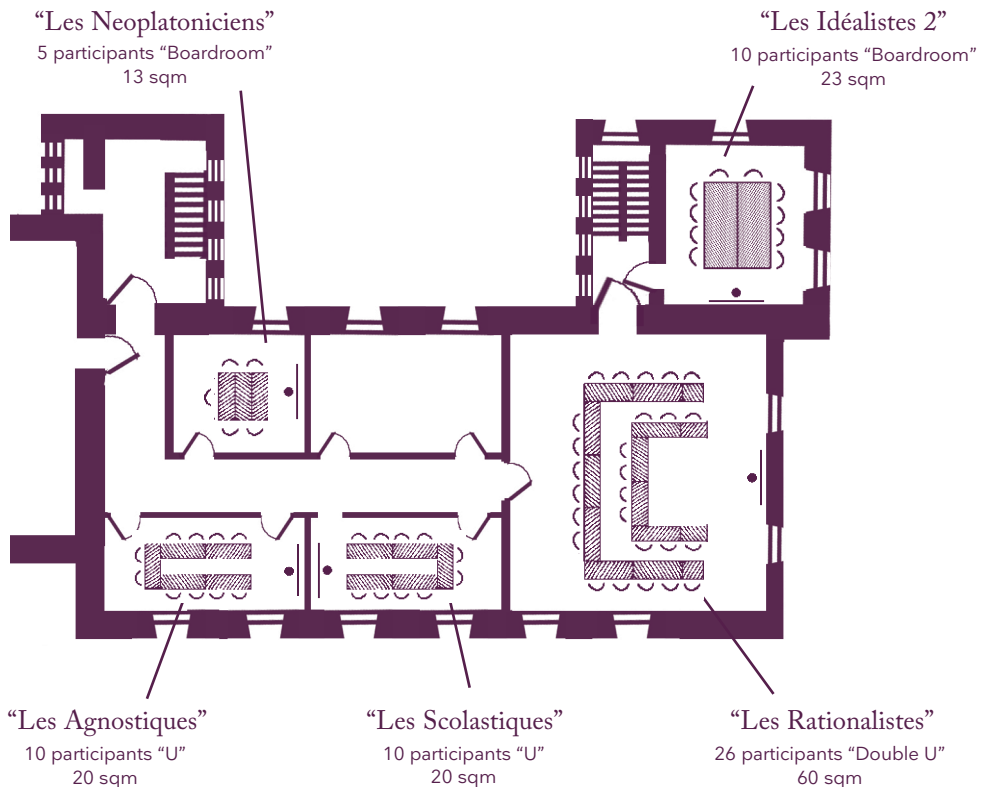

The home of seminars
Châteauform'

La Grande Abbaye de la Ramée

Le Couvent

Your meeting rooms

Room layouts adapted to your specific meeting requirements

Chapelle 1st floor

"Les Idéalistes 1"
10 participants "Boardroom"
23 sqm

"Les Idéalistes 2"
10 participants "Boardroom"
23 sqm

Chapelle Ground floor

"L'Agora"
120 participants "Theater"
159 sqm

The home of seminars
Châteauform'

La Grande Abbaye de la Ramée

Le Couvent

Your meeting rooms

Room layouts adapted to your specific meeting requirements

Chapelle 2nd floor

The home of seminars
Châteauform'

La Grande Abbaye de la Ramée

Le Couvent

Your meeting rooms

Room layouts adapted to your specific meeting requirements