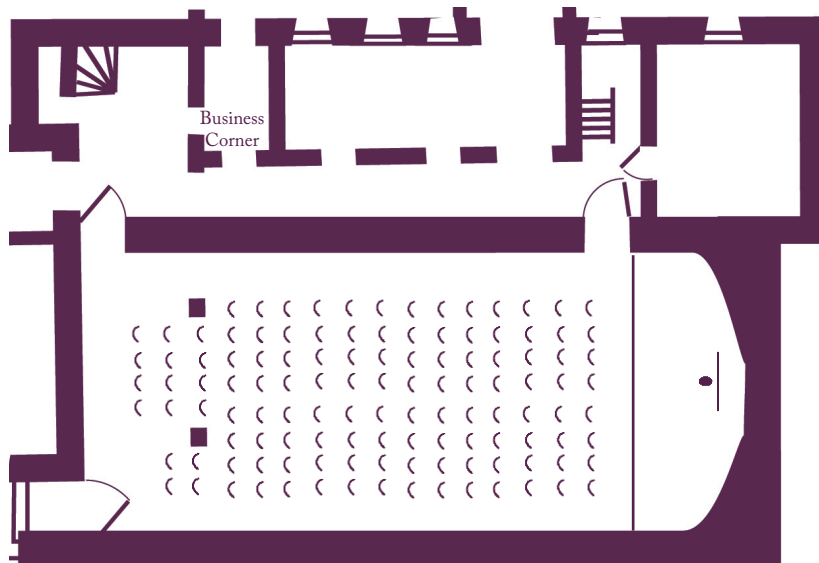

“La Sarclette”

5 participants “Circle”
12 sqm

“La Herse”

6 participants “Boardroom”
14 sqm

“La Houe”

5 participants “Circle”
10 sqm

“La Fourche”

8 participants “Circle”
19 sqm

The home of seminars
Châteauform'

La Grande Abbaye de la Ramée

Le Couvent

Your meeting rooms

Room layouts adapted to your specific meeting requirements

Chapelle 1st floor

"Les Idéalistes 1"
10 participants "Boardroom"
23 sqm

"Les Idéalistes 2"
10 participants "Boardroom"
23 sqm

Chapelle Ground floor

"L'Agora"
120 participants "Theater"
159 sqm

The home of seminars
Châteauform'

La Grande Abbaye de la Ramée

Le Couvent

Your meeting rooms