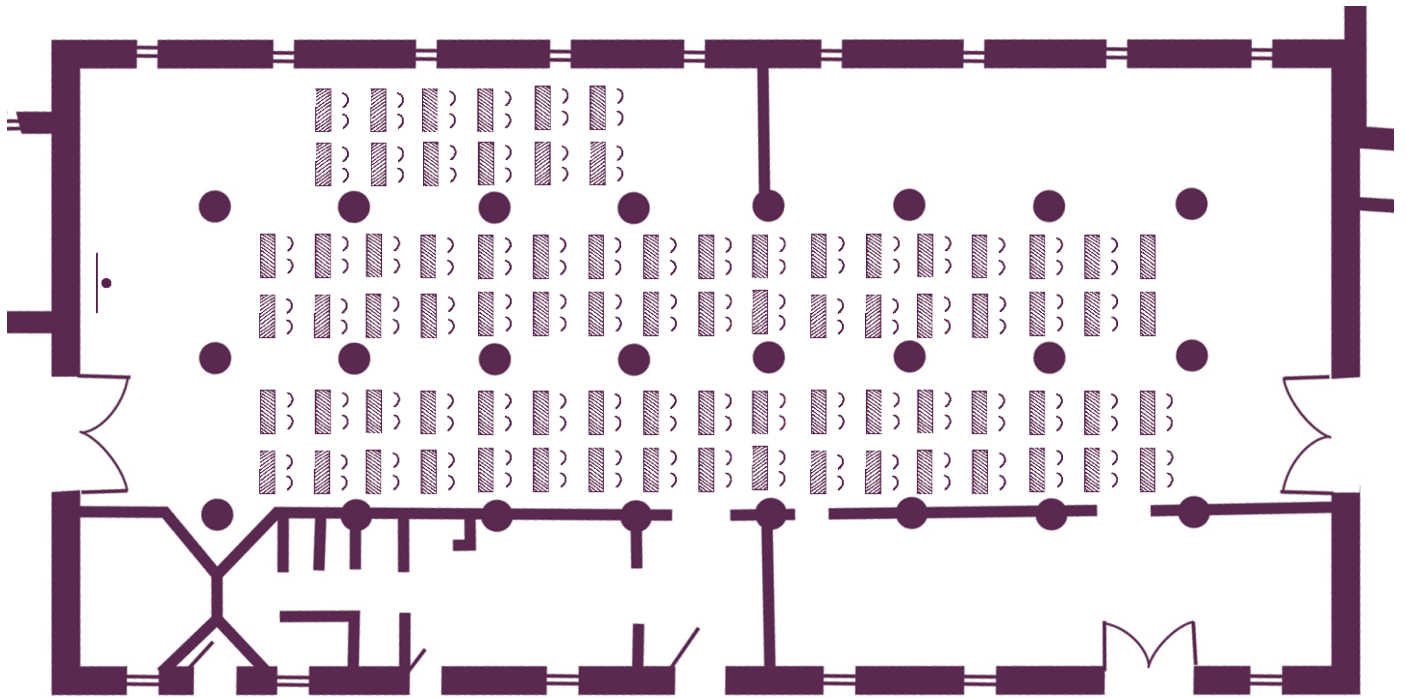

The home of seminars
Châteauform'

La Grande Abbaye de la Ramée

La Ferme

Your meeting rooms

Room layouts adapted to your specific meeting requirements

La Grange Dîmière

“La Grange Dimière”
300 participants “Island”
760 sqm

“La Grange Dimière”
350 participants “Theater”
760 sqm

The home of seminars
Châteauform'

La Grande Abbaye de la Ramée

La Ferme

Your meeting rooms

Room layouts adapted to your specific meeting requirements

La Grange Dîmière

“La Grange Dimière”

350 participants “Classroom”
760 sqm

The home of seminars
Châteaufort'

La Grande Abbaye de la Ramée

La Ferme

Your meeting rooms

Room layouts adapted to your specific meeting requirements

Marlborough area

“Marlborough”

60 participants Informal area
120 sqm

Bouloy

“La Charrue”

14 participants “U”
29 sqm

“Le Brabant”

10 to 15 participants Informal area
30 sqm