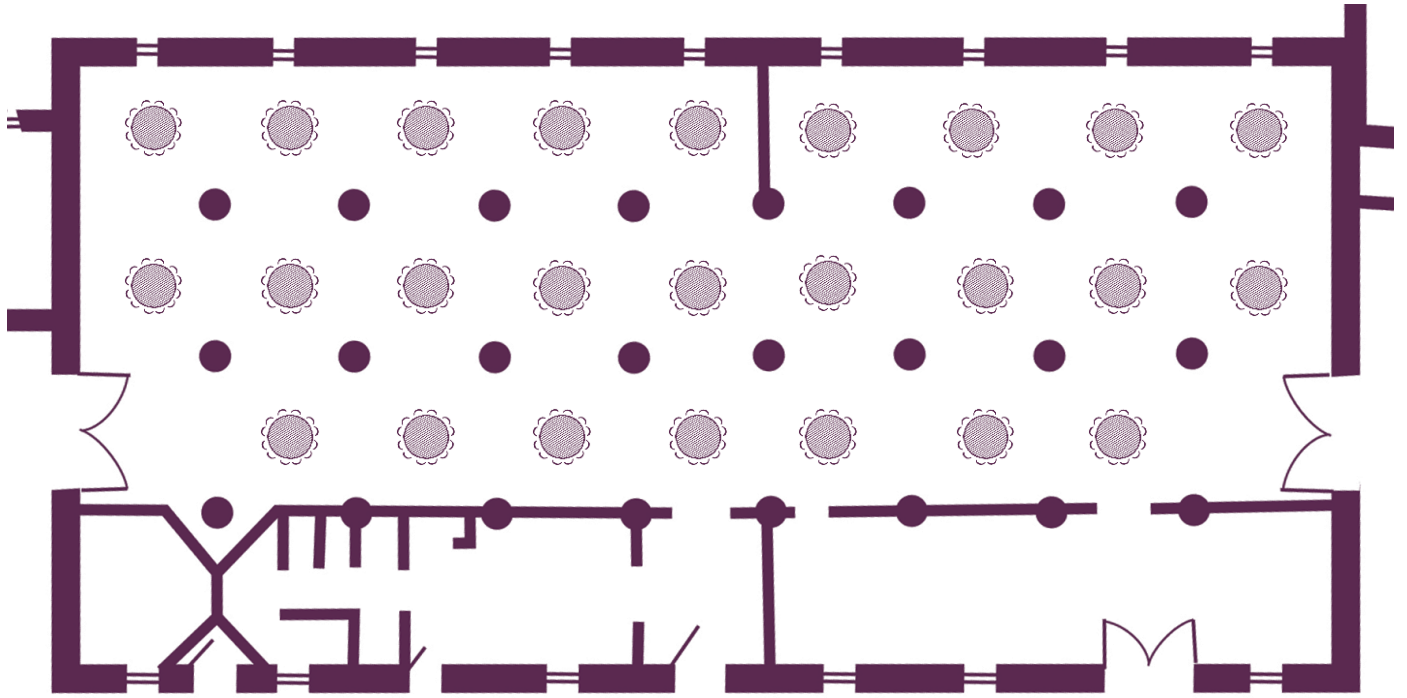

The home of seminars
Châteauform'

La Grande Abbaye de la Ramée

La Ferme

Your meeting rooms

Room layouts adapted to your specific meeting requirements

La Grange Dîmière

“La Grange Dimière”
300 participants “Island”
760 sqm