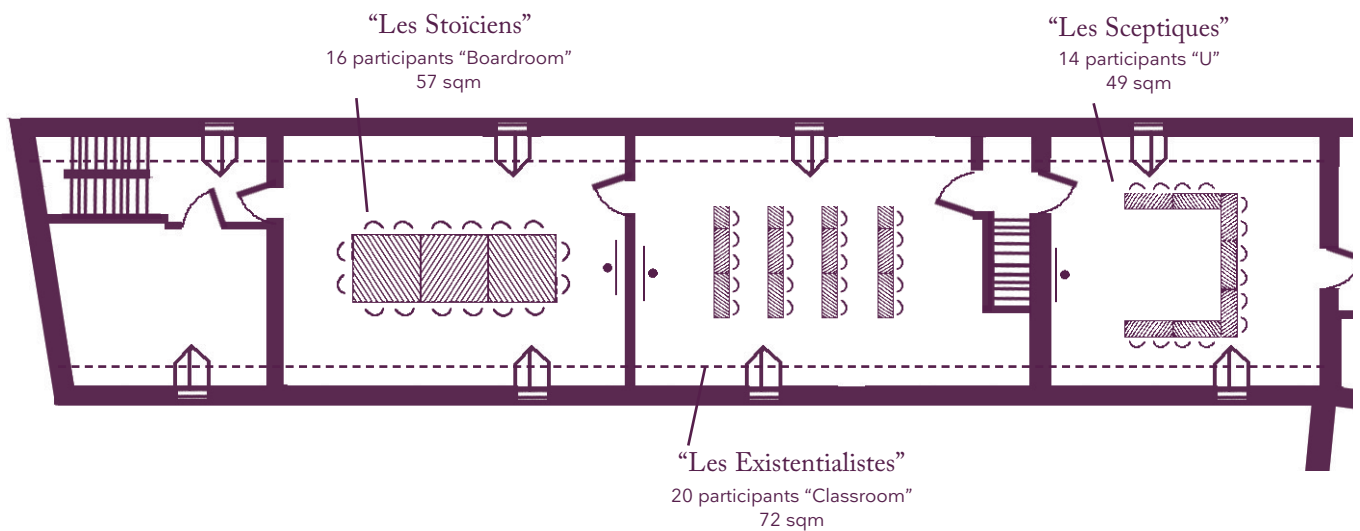

"Les Idéalistes 2"
10 participants "Boardroom"
23 sqm

Chapelle Ground floor

"L'Agora"
120 participants "Theater"
159 sqm

The home of seminars
Châteauform'

La Grande Abbaye de la Ramée

Le Couvent

Your meeting rooms

Room layouts adapted to your specific meeting requirements

Chapelle 2nd floor

The home of seminars
Châteauform'

La Grande Abbaye de la Ramée

Le Couvent

Your meeting rooms

Room layouts adapted to your specific meeting requirements

Quartier Latin 1st floor

Le Couvent

Your meeting rooms

Room layouts adapted to your specific meeting requirements

Quartier Latin 2nd floor

The home of seminars
Châteauform'

La Grande Abbaye de la Ramée

Le Couvent

Your meeting rooms

Room layouts adapted to your specific meeting requirements

Ecole Ground floor

The home of seminars
Châteauform'

La Grande Abbaye de la Ramée