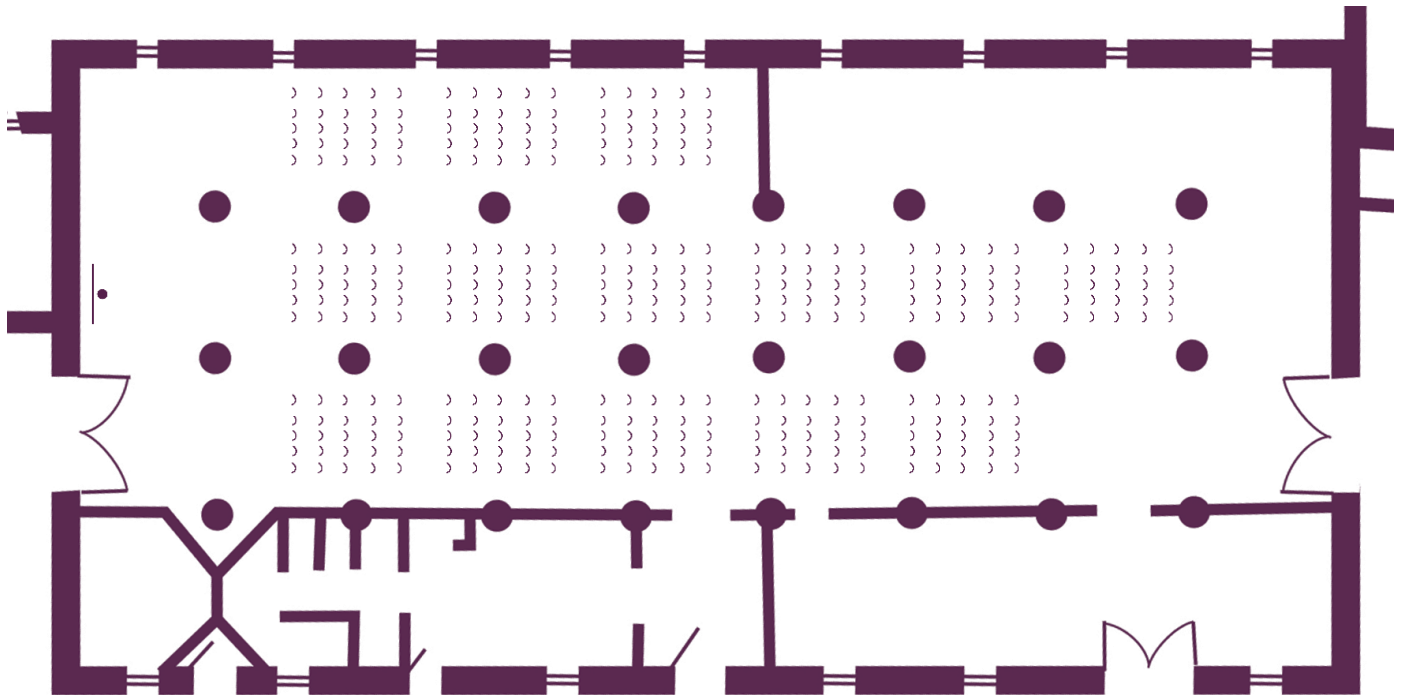

The home of seminars
Châteauform'

La Grande Abbaye de la Ramée

La Ferme

Your meeting rooms

Room layouts adapted to your specific meeting requirements

La Grange Dîmière

“La Grange Dimière”
300 participants “Island”
760 sqm

“La Grange Dimière”
350 participants “Theater”
760 sqm

The home of seminars
Châteauform'

La Grande Abbaye de la Ramée

La Ferme

Your meeting rooms

Room layouts adapted to your specific meeting requirements

La Grange Dîmière