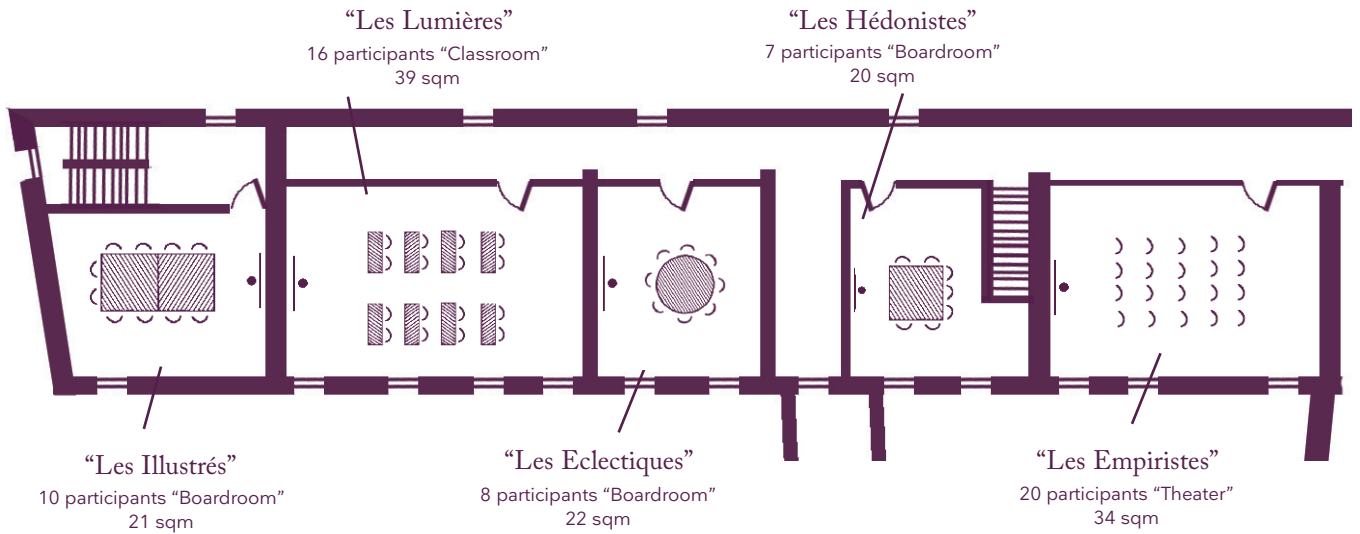

The home of seminars
Châteauform'

La Grande Abbaye de la Ramée

Le Couvent

Your meeting rooms

Room layouts adapted to your specific meeting requirements

Chapelle 1st floor

"Les Idéalistes 1"
10 participants "Boardroom"
23 sqm

"Les Idéalistes 2"
10 participants "Boardroom"
23 sqm

Chapelle Ground floor

"L'Agora"
120 participants "Theater"
159 sqm

The home of seminars
Châteauform'

La Grande Abbaye de la Ramée

Le Couvent

Your meeting rooms

Room layouts adapted to your specific meeting requirements

Chapelle 2nd floor

The home of seminars
Châteauform'

La Grande Abbaye de la Ramée

Le Couvent

Your meeting rooms

Room layouts adapted to your specific meeting requirements

Quartier Latin 1st floor

Le Couvent

Your meeting rooms

Room layouts adapted to your specific meeting requirements

Quartier Latin 2nd floor

The home of seminars
Châteauform'

La Grande Abbaye de la Ramée

Le Couvent