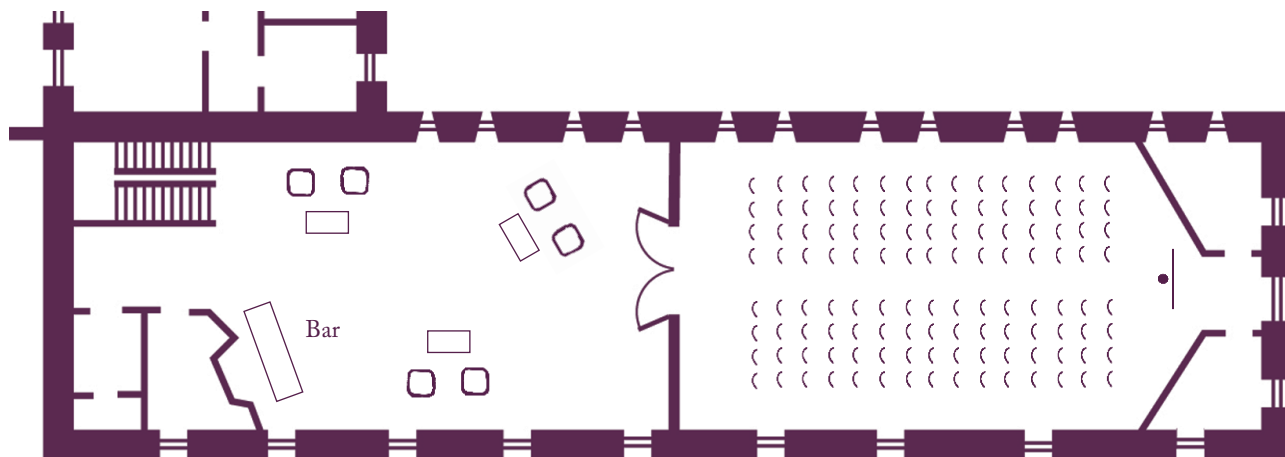

La Ferme

Your meeting rooms

Room layouts adapted to your specific meeting requirements

Les Écuries

“Les Salons de La Charpenterie”

“Le Théâtre”

120 participants “Theater”
150 sqm