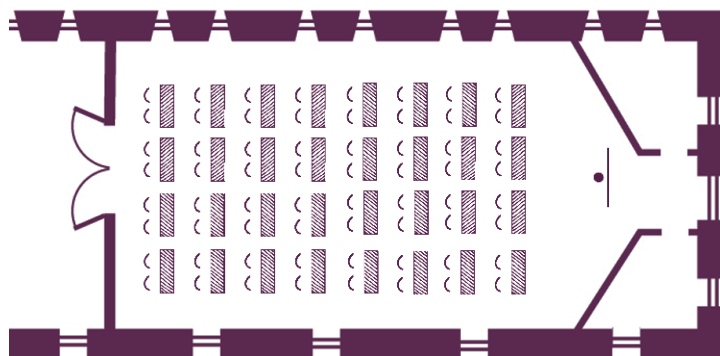

“Grenier de l’Etable 2”

12 participants “Boardroom”
54 sqm under frame

The home of seminars
Châteauform'

La Grande Abbaye de la Ramée

La Ferme

Your meeting rooms

Room layouts adapted to your specific meeting requirements

Les Écuries

“Les Salons de La Charpenterie”

“Le Théâtre”

120 participants “Theater”
150 sqm

“Le Théâtre”

64 participants “Classroom”
150 sqm

The home of seminars
Châteauform'

La Grande Abbaye de la Ramée