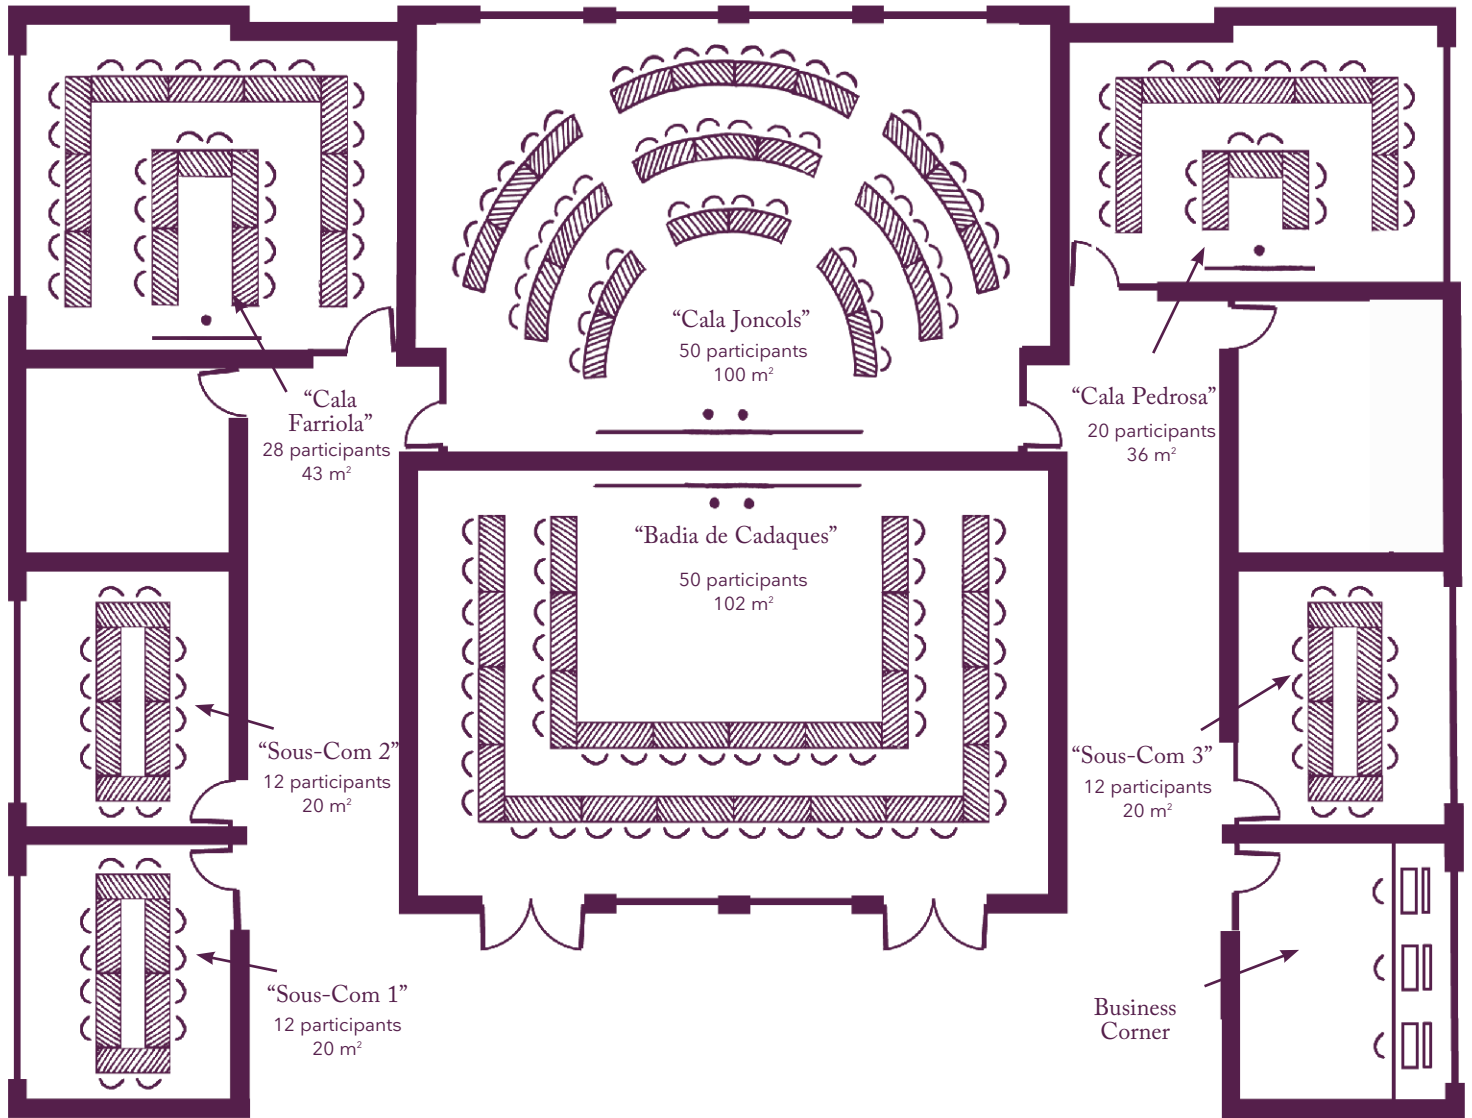

Your meeting rooms

Room layouts adapted to your specific meeting requirements

Équipement :

Wifi in all meetings rooms

The home of seminars
Châteauform'

Le Mas Sant Joan

Your meeting rooms

Room layouts adapted to your specific meeting requirements

Équipement :

Wifi in all meetings rooms

The home of seminars
Châteauform'

Le Mas Sant Joan

Your executive committee room

“Empuries”

16 participants

Équipement :