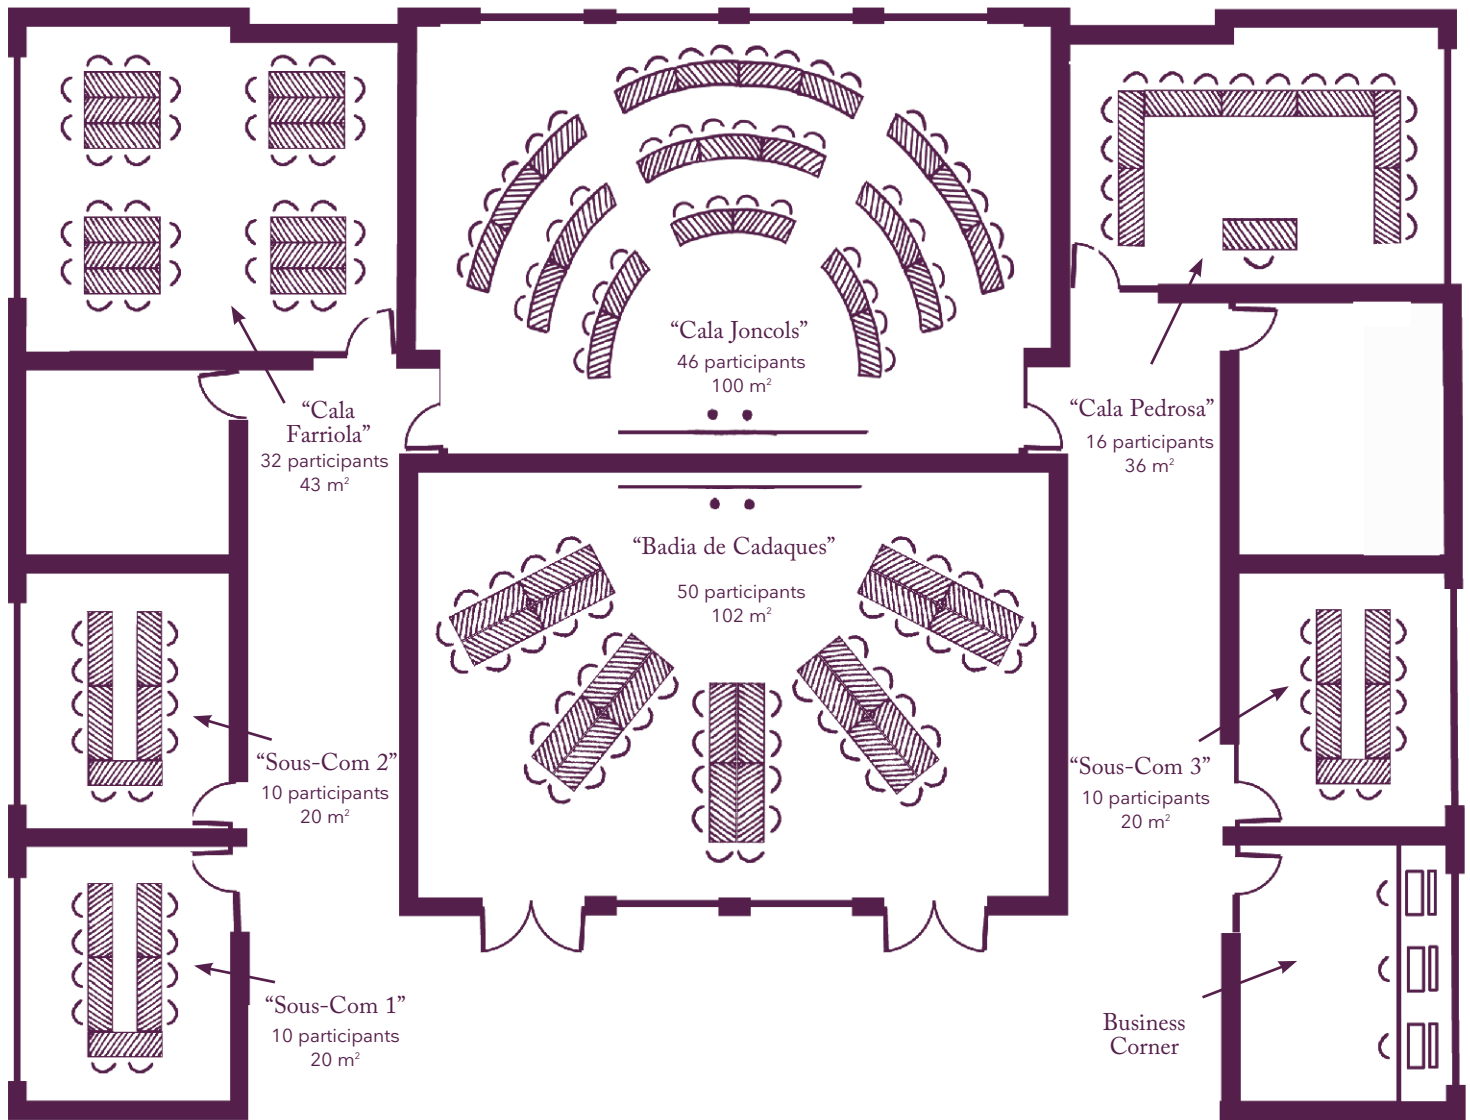

Your meeting rooms

Room layouts adapted to your specific meeting requirements

Équipement :

Wifi in all meetings rooms

The home of seminars
Châteauform'

Le Mas Sant Joan

Your meeting rooms

Room layouts adapted to your specific meeting requirements

Équipement :

Wifi in all meetings rooms

The home of seminars
Châteauform'

Le Mas Sant Joan

Your executive committee room

“Empuries”

16 participants

Équipement :