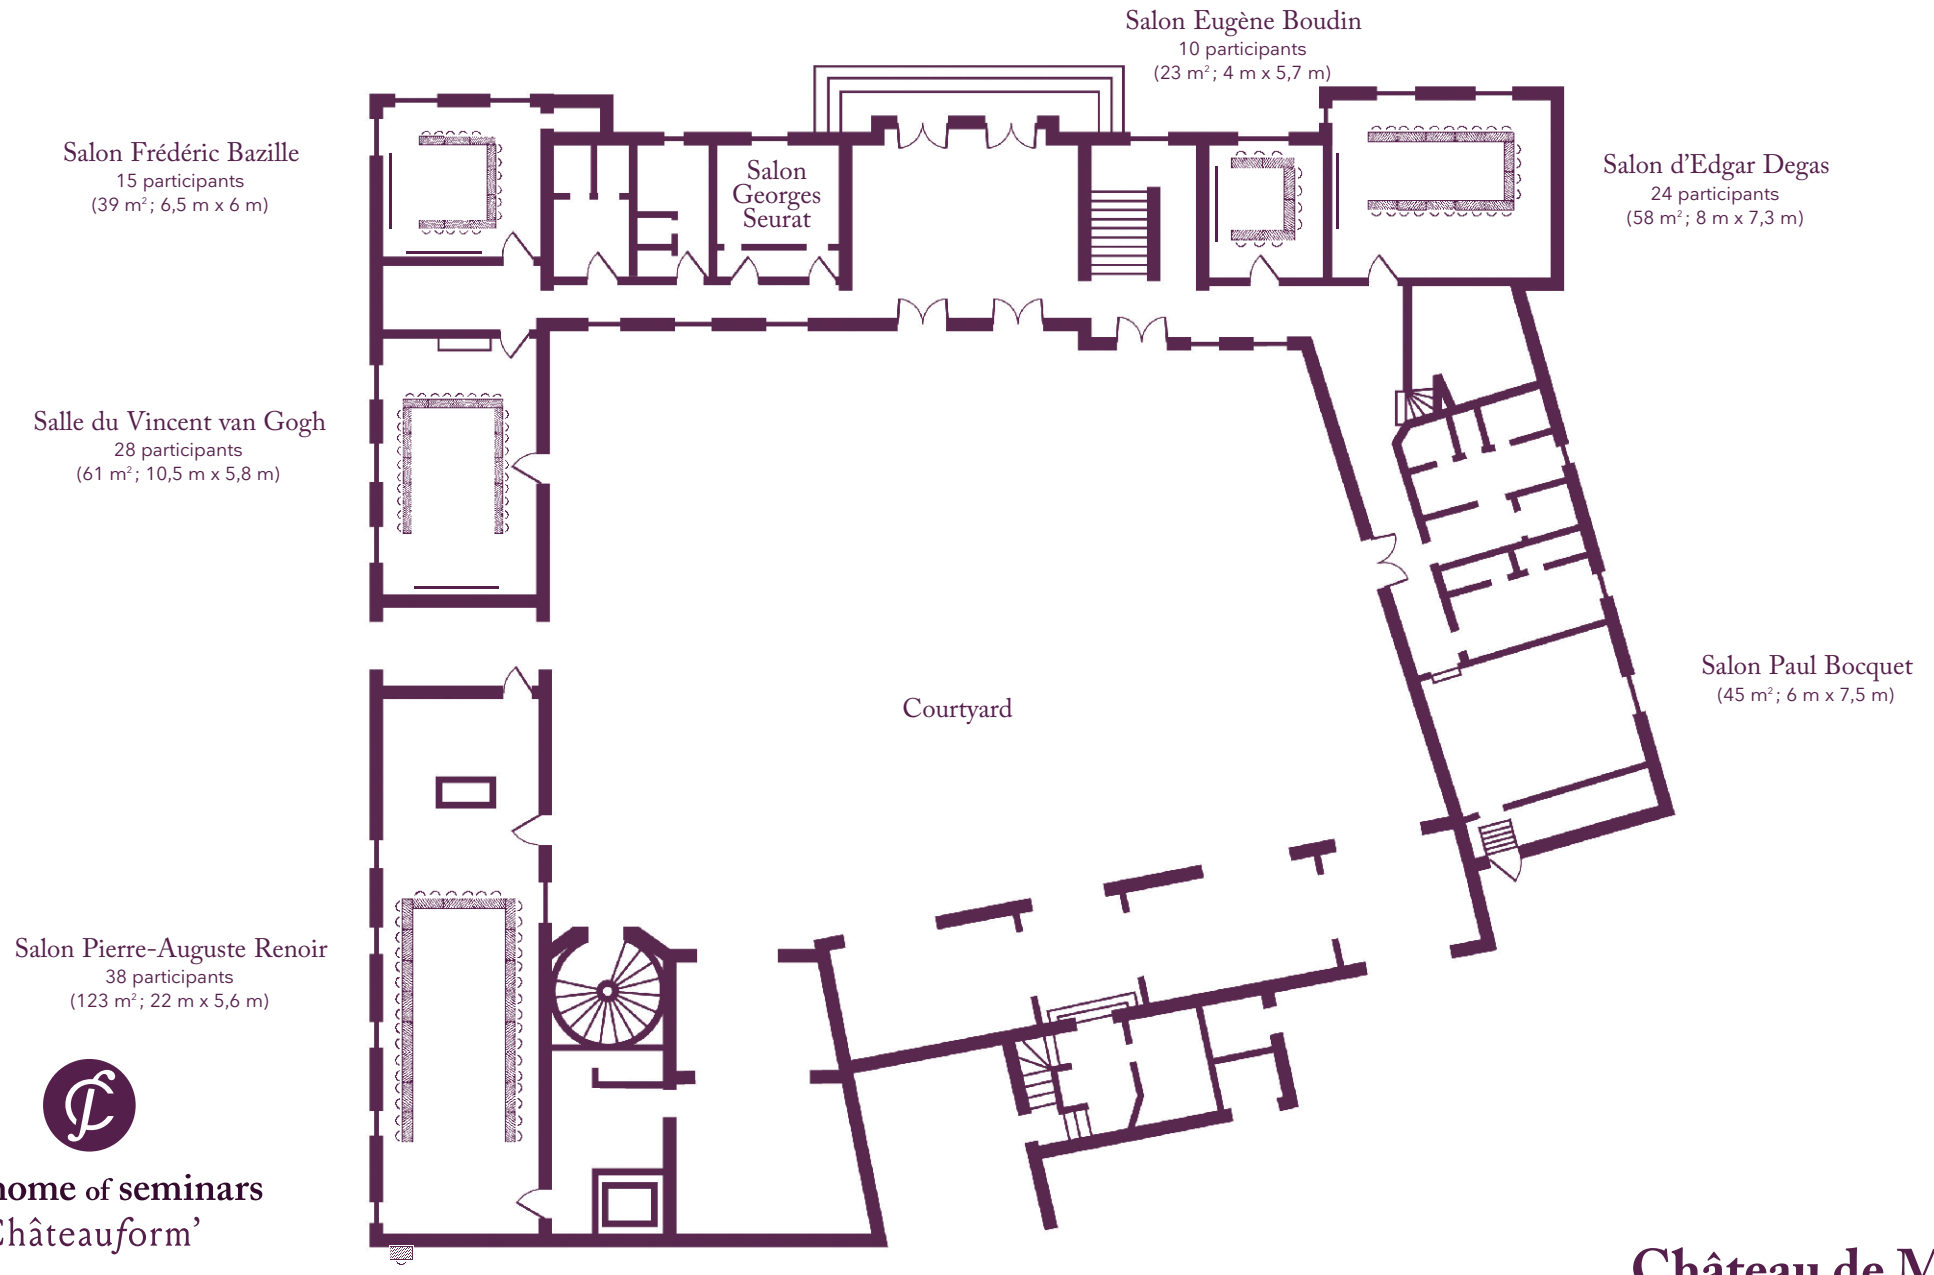

Your meeting rooms

Room layouts adapted to your specific meeting requirements

Rez-de-Chaussée

The home of seminars
Châteauform'

Château de Méry

Your meeting rooms

Room layouts adapted to your specific meeting requirements

Rez-de-Chaussée

Salon Eugène Boudin

12 participants
(23 m²; 4 m x 5,7 m)

Salon d'Edgar Degas

48 participants
(58 m²; 8 m x 7,3 m)

Salon Frédéric Bazille

24 participants
(39 m²; 6,5 m x 6 m)

Salon
Georges
Seurat

Salle du Vincent van Gogh

20 participants
(61 m²; 10,5 m x 5,8 m)

Courtyard

Salon Paul Bocquet

(45 m²; 6 m x 7,5 m)

Salon Pierre-Auguste Renoir

60 participants
(123 m²; 22 m x 5,6 m)

The home of seminars
Châteauform'