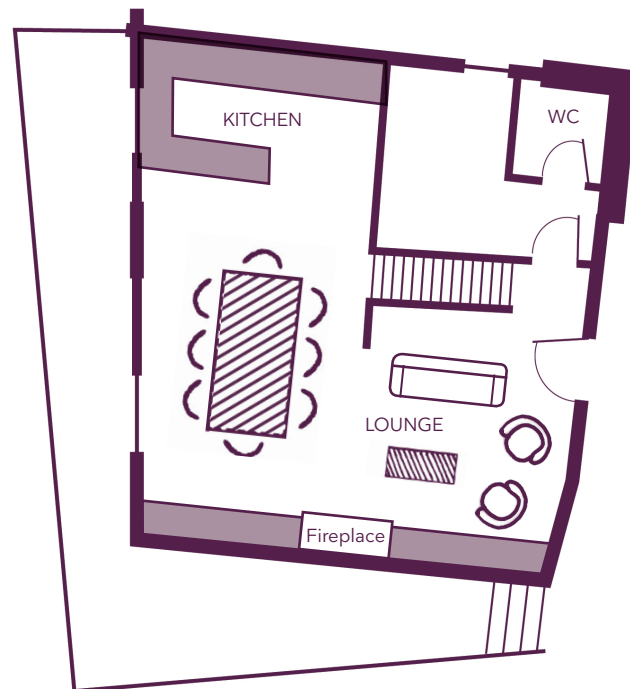

# Your meeting rooms

Room layouts adapted to your specific meeting requirements

# Your meeting rooms

Room layouts adapted to your specific meeting requirements

Grange Le Barbey

18 informal participants: chairs / sofas  
(50 m<sup>2</sup>)

The home of seminars  
Châteaufort'

Montagne Alternative

# Your meeting rooms

Room layouts adapted to your specific meeting requirements

Grange Le Rogneux

24 participants in "Boardroom"  
(50 m<sup>2</sup>)

The home of seminars  
Châteauform'

Montagne Alternative

# Your meeting rooms

Room layouts adapted to your specific meeting requirements

Grange Le Six Blanc  
8 participants in "Boardroom"  
(34 m<sup>2</sup>)