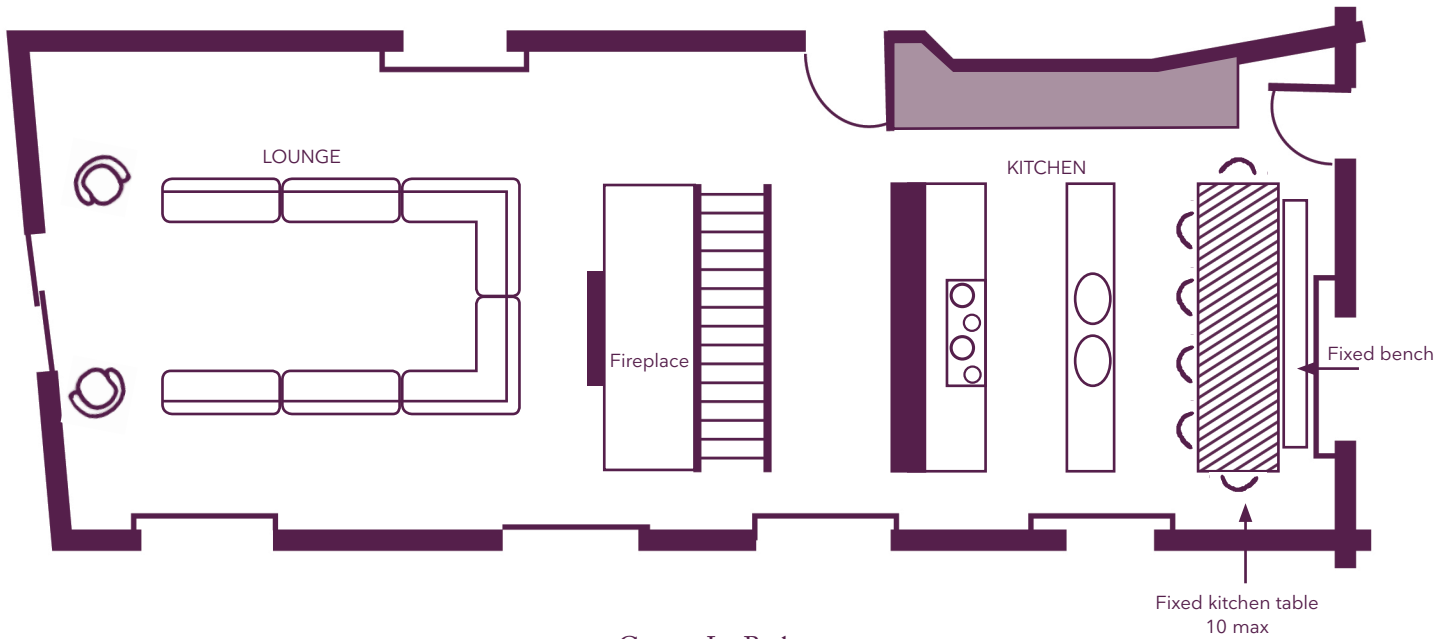

# Your meeting rooms

Room layouts adapted to your specific meeting requirements

Crêta Vella

24 participants in "U closed"  
(51 m<sup>2</sup>)

Crêta Vella

40 participants in "Theater"  
(51 m<sup>2</sup>)

# Your meeting rooms

Room layouts adapted to your specific meeting requirements

Grange Le Barbey

18 informal participants: chairs / sofas  
(50 m<sup>2</sup>)

The home of seminars  
Châteaufort'

Montagne Alternative

# Your meeting rooms

Room layouts adapted to your specific meeting requirements

Grange Le Rogneux

24 participants in "Boardroom"  
(50 m<sup>2</sup>)

The home of seminars  
Châteauform'

Montagne Alternative

# Your meeting rooms

Room layouts adapted to your specific meeting requirements

Grange Le Six Blanc  
8 participants in "Boardroom"  
(34 m<sup>2</sup>)