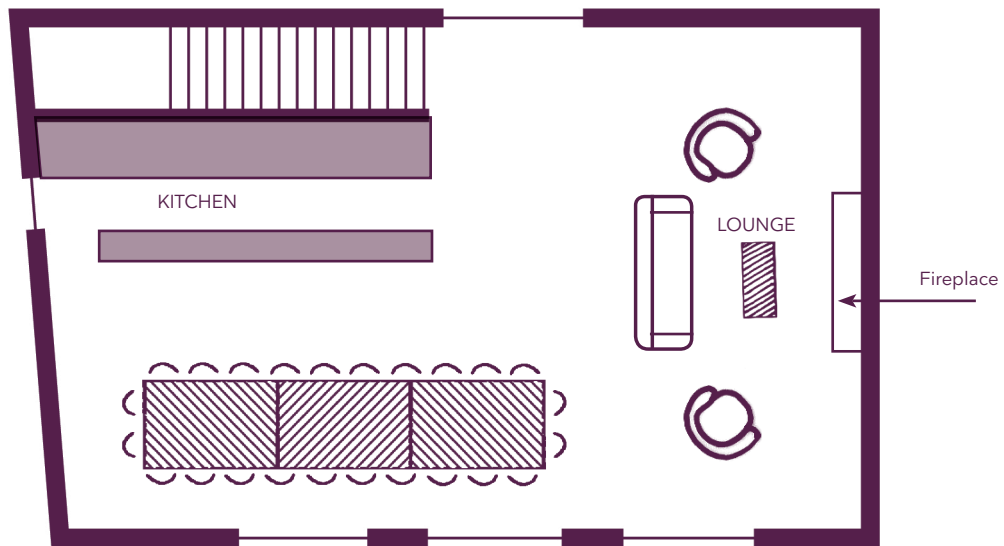

# Your meeting rooms

Room layouts adapted to your specific meeting requirements

Grange Le Barbey

18 informal participants: chairs / sofas  
(50 m<sup>2</sup>)

The home of seminars  
Châteaufort'

Montagne Alternative

# Your meeting rooms

Room layouts adapted to your specific meeting requirements

Grange Le Rogneux

24 participants in "Boardroom"  
(50 m<sup>2</sup>)

The home of seminars  
Châteauform'

Montagne Alternative

# Your meeting rooms

Room layouts adapted to your specific meeting requirements

Grange Le Six Blanc  
8 participants in "Boardroom"  
(34 m<sup>2</sup>)