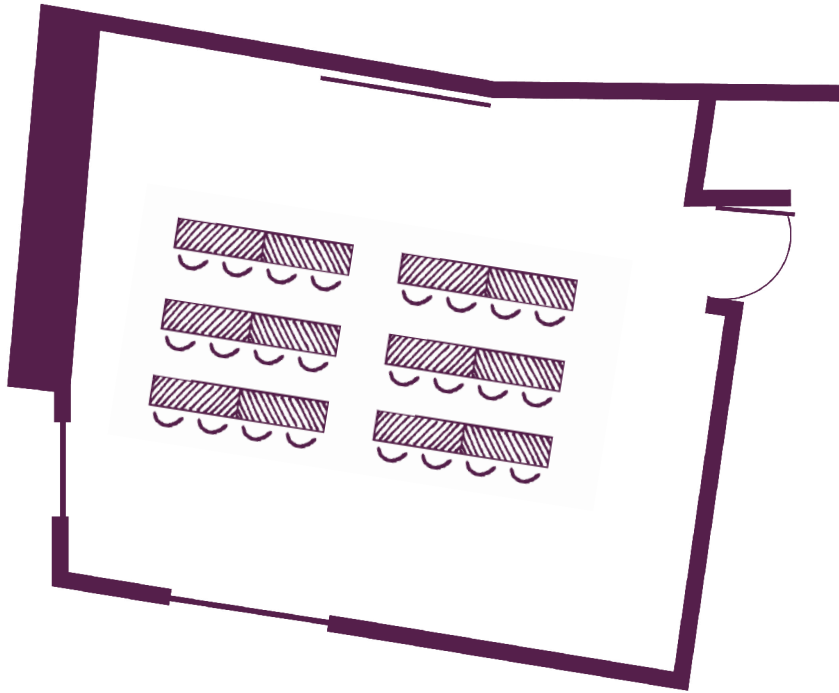

# Your meeting rooms

Room layouts adapted to your specific meeting requirements

## Upper Ground Floor

Agora

24 participants in "Classroom"  
(43 m<sup>2</sup>)

Agora

18 participants in "U"  
(43 m<sup>2</sup>)

# Your meeting rooms

Room layouts adapted to your specific meeting requirements

Grange Le Six Blanc  
8 participants in "Boardroom"  
(34 m<sup>2</sup>)