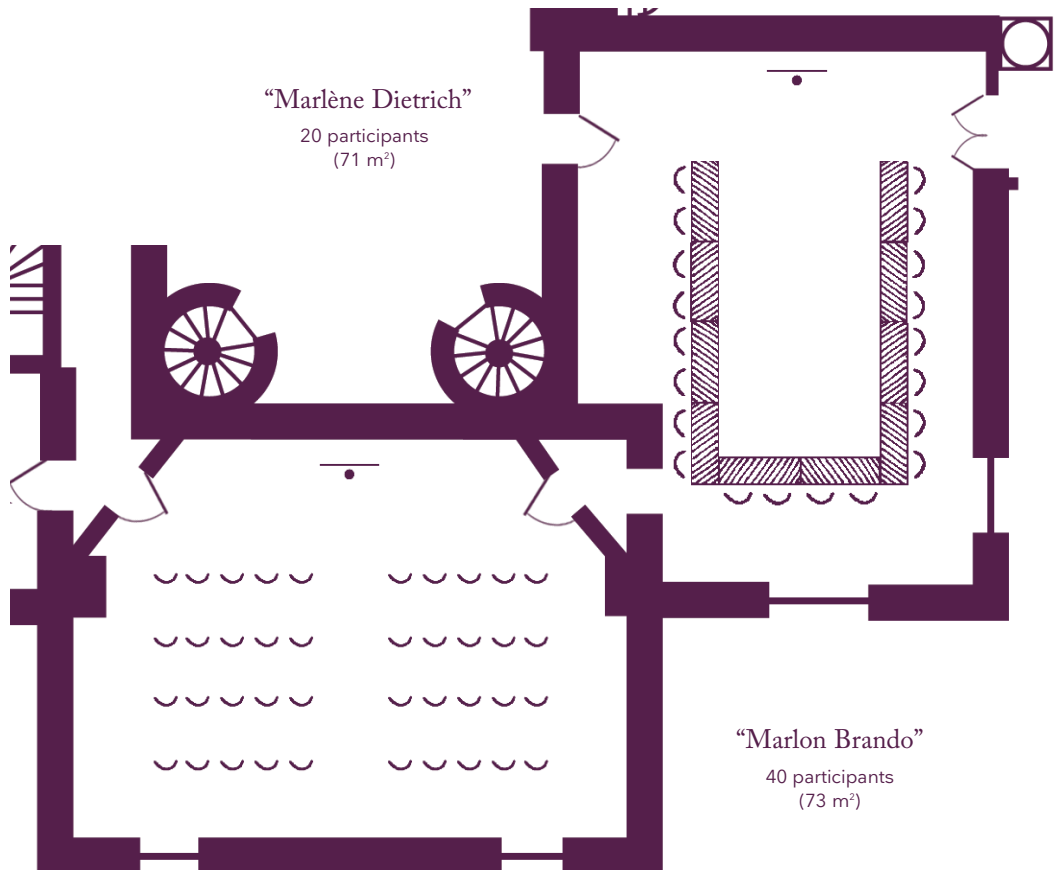

80 participants
(129 m²)

“Marilyn Monroe”

90 participants
(129 m²)

The home of seminars
Châteauform'

Château de Rochefort

Your meeting rooms

Room layouts adapted to your specific meeting requirements

“Clark Gable”
32 participants
(71 m²)

“Clark Gable”
22 participants
(71 m²)

“Clark Gable”
40 participants
(71 m²)

The home of seminars
Châteauform'

Château de Rochefort

Your meeting rooms

Room layouts adapted to your specific meeting requirements

“Cary Grant”
50 participants
(89 m²)

“Cary Grant”
40 participants
(89 m²)

“Cary Grant”
30 participants
(89 m²)

The home of seminars
Châteauform'

Château de Rochefort

Your meeting rooms

Room layouts adapted to your specific meeting requirements

The home of seminars
Châteauform'

Château de Rochefort

Your meeting rooms

Room layouts adapted to your specific meeting requirements

The home of seminars
Châteauform'

Château de Rochefort

Your meeting rooms