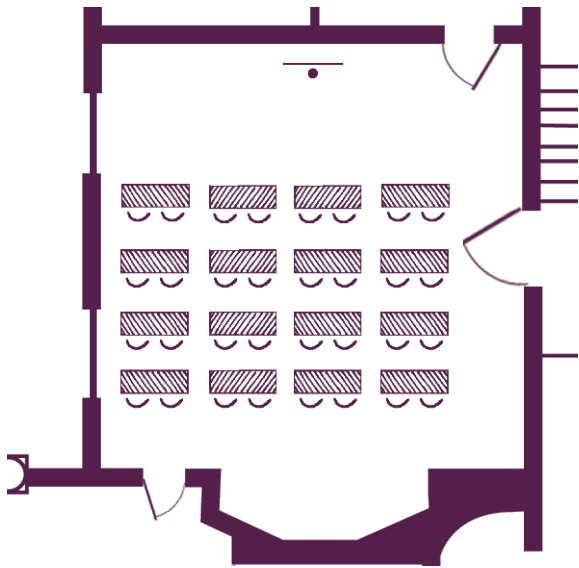

Your meeting rooms

Room layouts adapted to your specific meeting requirements

“Marilyn Monroe”

120 participants
(129 m²)

Your meeting rooms

Room layouts adapted to your specific meeting requirements

“Marilyn Monroe”

80 participants
(129 m²)

“Marilyn Monroe”

90 participants
(129 m²)

The home of seminars
Châteauform'

Château de Rochefort

Your meeting rooms

Room layouts adapted to your specific meeting requirements

“Clark Gable”
32 participants
(71 m²)

“Clark Gable”
22 participants
(71 m²)

“Clark Gable”
40 participants
(71 m²)

The home of seminars
Châteauform'

Château de Rochefort

Your meeting rooms

Room layouts adapted to your specific meeting requirements

“Cary Grant”
50 participants
(89 m²)

“Cary Grant”
40 participants
(89 m²)

“Cary Grant”
30 participants
(89 m²)

The home of seminars
Châteauform'

Château de Rochefort

Your meeting rooms

Room layouts adapted to your specific meeting requirements