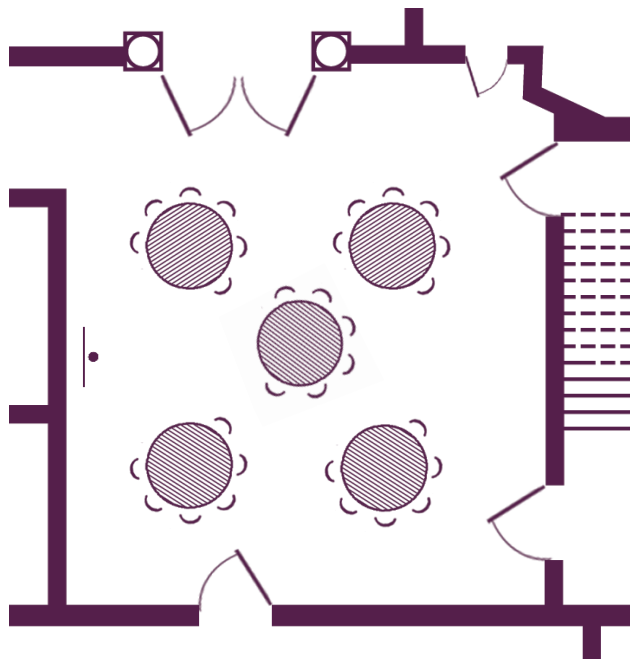

Your meeting rooms

Room layouts adapted to your specific meeting requirements

“Marilyn Monroe”

120 participants
(129 m²)

Your meeting rooms

Room layouts adapted to your specific meeting requirements

“Marilyn Monroe”

80 participants
(129 m²)

“Marilyn Monroe”

90 participants
(129 m²)

The home of seminars
Châteauform'

Château de Rochefort

Your meeting rooms

Room layouts adapted to your specific meeting requirements

“Clark Gable”
32 participants
(71 m²)

“Clark Gable”
22 participants
(71 m²)

“Clark Gable”
40 participants
(71 m²)

The home of seminars
Châteauform'

Château de Rochefort

Your meeting rooms

Room layouts adapted to your specific meeting requirements

“Cary Grant”
50 participants
(89 m²)

“Cary Grant”
40 participants
(89 m²)

“Cary Grant”
30 participants
(89 m²)

The home of seminars
Châteauform'

Château de Rochefort

Your meeting rooms

Room layouts adapted to your specific meeting requirements