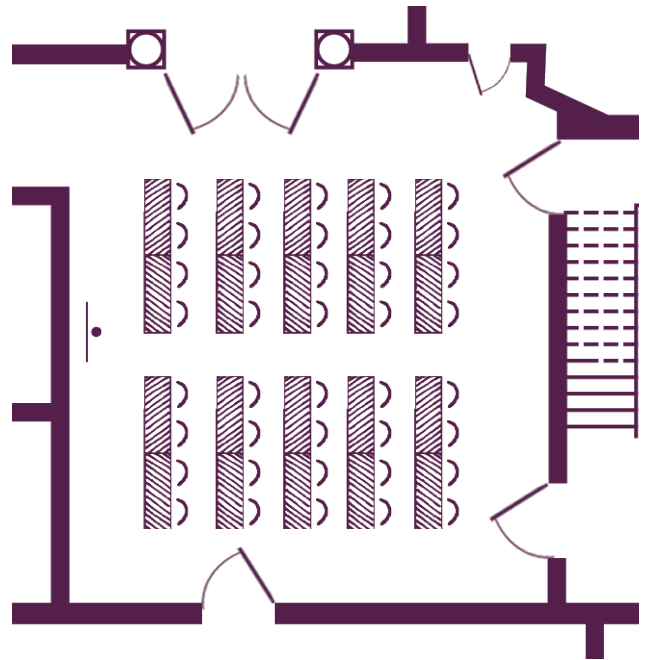

Your meeting rooms

Room layouts adapted to your specific meeting requirements

“Marilyn Monroe”

120 participants
(129 m²)

Your meeting rooms

Room layouts adapted to your specific meeting requirements

“Marilyn Monroe”

80 participants
(129 m²)

“Marilyn Monroe”

90 participants
(129 m²)

The home of seminars
Châteauform'

Château de Rochefort

Your meeting rooms

Room layouts adapted to your specific meeting requirements

“Clark Gable”
32 participants
(71 m²)

“Clark Gable”
22 participants
(71 m²)

“Clark Gable”
40 participants
(71 m²)

The home of seminars
Châteauform'

Château de Rochefort

Your meeting rooms

Room layouts adapted to your specific meeting requirements

“Cary Grant”
50 participants
(89 m²)

“Cary Grant”
40 participants
(89 m²)

“Cary Grant”
30 participants
(89 m²)

The home of seminars
Châteauform'

Château de Rochefort

Your meeting rooms

Room layouts adapted to your specific meeting requirements