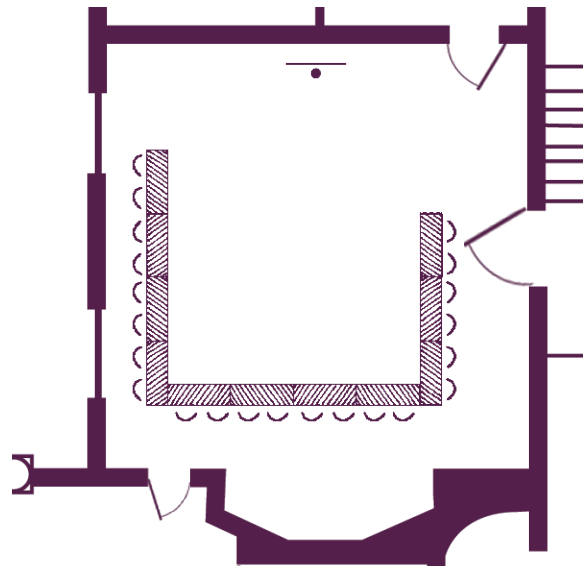

Your meeting rooms

Room layouts adapted to your specific meeting requirements

“Marilyn Monroe”

120 participants
(129 m²)

Your meeting rooms

Room layouts adapted to your specific meeting requirements

“Marilyn Monroe”

80 participants
(129 m²)

“Marilyn Monroe”

90 participants
(129 m²)

The home of seminars
Châteauform'

Château de Rochefort

Your meeting rooms

Room layouts adapted to your specific meeting requirements

“Clark Gable”
32 participants
(71 m²)

“Clark Gable”
22 participants
(71 m²)

“Clark Gable”
40 participants
(71 m²)

The home of seminars
Châteauform'

Château de Rochefort

Your meeting rooms

Room layouts adapted to your specific meeting requirements

“Cary Grant”
50 participants
(89 m²)

“Cary Grant”
40 participants
(89 m²)

“Cary Grant”
30 participants
(89 m²)

The home of seminars
Châteauform'

Château de Rochefort

Your meeting rooms

Room layouts adapted to your specific meeting requirements