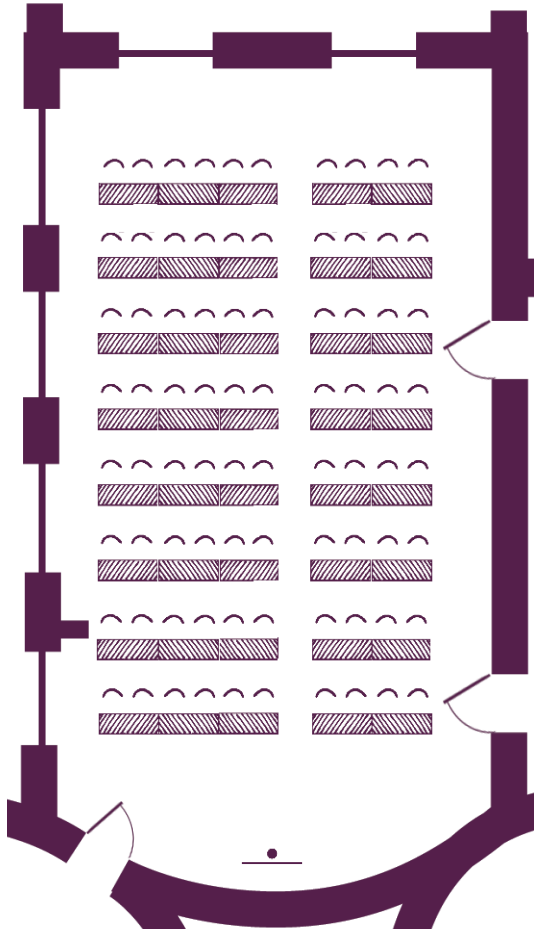

Your meeting rooms

Room layouts adapted to your specific meeting requirements

“Marilyn Monroe”

120 participants
(129 m²)

Your meeting rooms

Room layouts adapted to your specific meeting requirements

“Marilyn Monroe”

80 participants
(129 m²)

“Marilyn Monroe”

90 participants
(129 m²)

The home of seminars
Châteauform'

Château de Rochefort

Your meeting rooms

Room layouts adapted to your specific meeting requirements

“Clark Gable”
32 participants
(71 m²)

“Clark Gable”
22 participants
(71 m²)

“Clark Gable”
40 participants
(71 m²)

The home of seminars
Châteauform'

Château de Rochefort

Your meeting rooms

Room layouts adapted to your specific meeting requirements

“Cary Grant”
50 participants
(89 m²)

“Cary Grant”
40 participants
(89 m²)

“Cary Grant”
30 participants
(89 m²)

The home of seminars
Châteauform'

Château de Rochefort

Your meeting rooms

Room layouts adapted to your specific meeting requirements