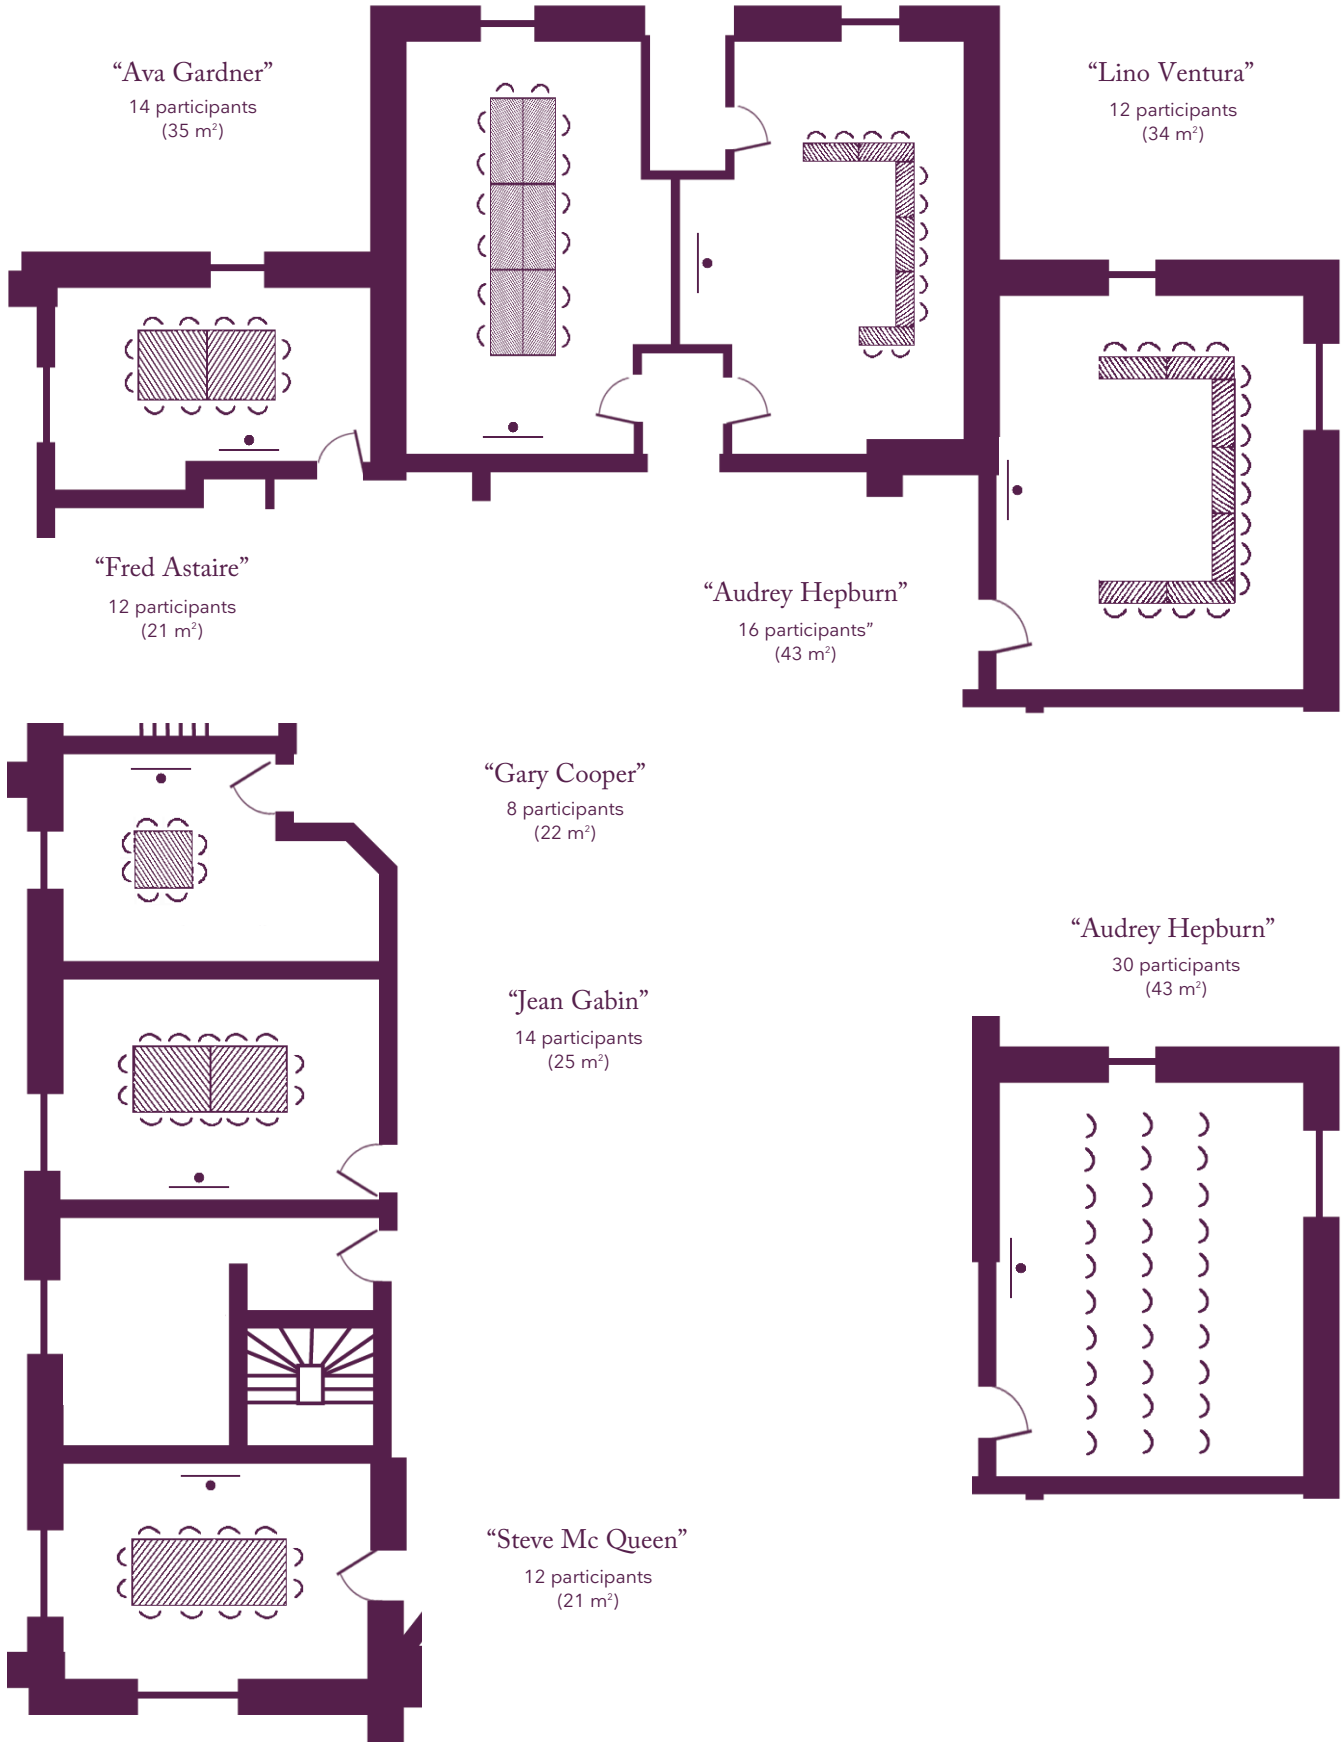

Your meeting rooms

Room layouts adapted to your specific meeting requirements

“Marilyn Monroe”

120 participants
(129 m²)

Your meeting rooms

Room layouts adapted to your specific meeting requirements

“Marilyn Monroe”

“Clark Gable”
22 participants
(71 m²)

“Clark Gable”
40 participants
(71 m²)

The home of seminars
Châteauform'

Château de Rochefort

Your meeting rooms

Room layouts adapted to your specific meeting requirements

“Cary Grant”
50 participants
(89 m²)

“Cary Grant”
40 participants
(89 m²)

“Cary Grant”
30 participants
(89 m²)

The home of seminars
Châteauform'

Château de Rochefort

Your meeting rooms

Room layouts adapted to your specific meeting requirements

Room layouts adapted to your specific meeting requirements

Your meeting rooms

Room layouts adapted to your specific meeting requirements

“Grâce Kelly”

72 participants
(135 m²)