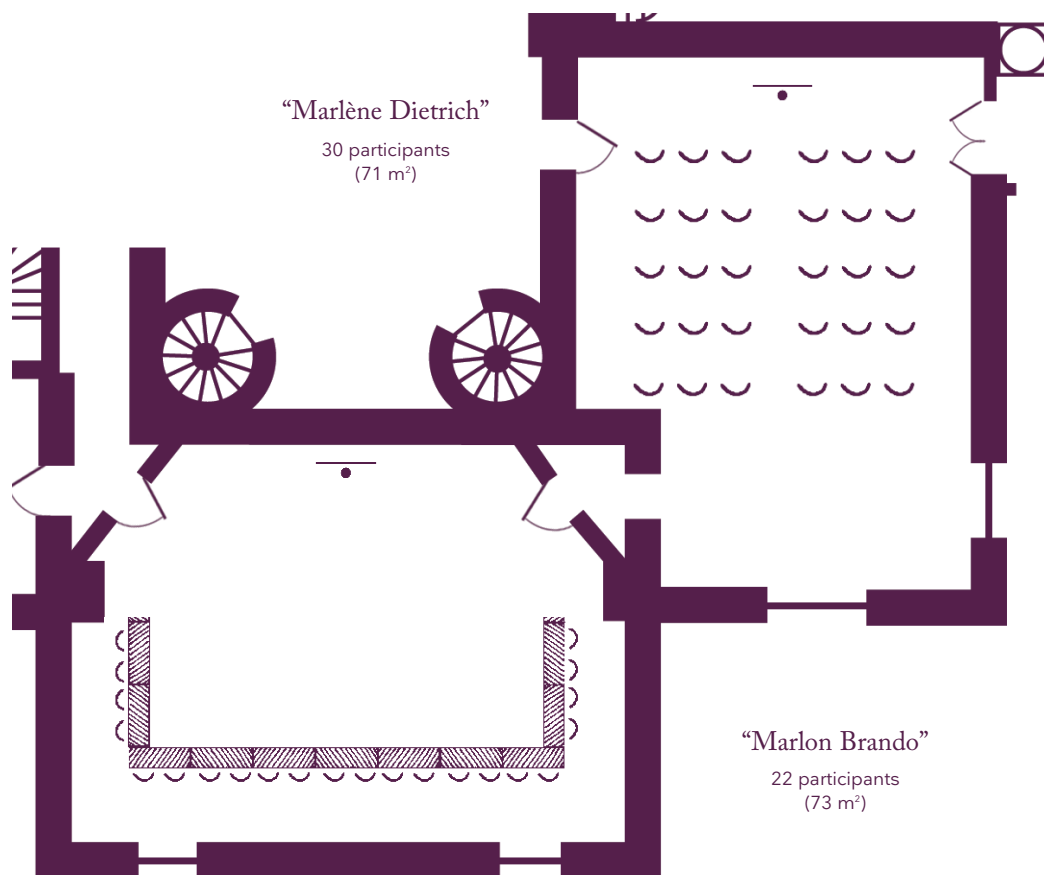

Your meeting rooms

Room layouts adapted to your specific meeting requirements

“Marilyn Monroe”

120 participants
(129 m²)

Your meeting rooms

Room layouts adapted to your specific meeting requirements

“Marilyn Monroe”

“Cary Grant”
50 participants
(89 m²)

“Cary Grant”
40 participants
(89 m²)

“Cary Grant”
30 participants
(89 m²)

The home of seminars
Châteauform'

Château de Rochefort

Your meeting rooms

Room layouts adapted to your specific meeting requirements

The home of seminars
Châteauform'

Château de Rochefort

Your meeting rooms

Room layouts adapted to your specific meeting requirements

The home of seminars
Châteauform'

Château de Rochefort

Your meeting rooms

Room layouts adapted to your specific meeting requirements

Your meeting rooms

Room layouts adapted to your specific meeting requirements

“Grâce Kelly”

72 participants
(135 m²)