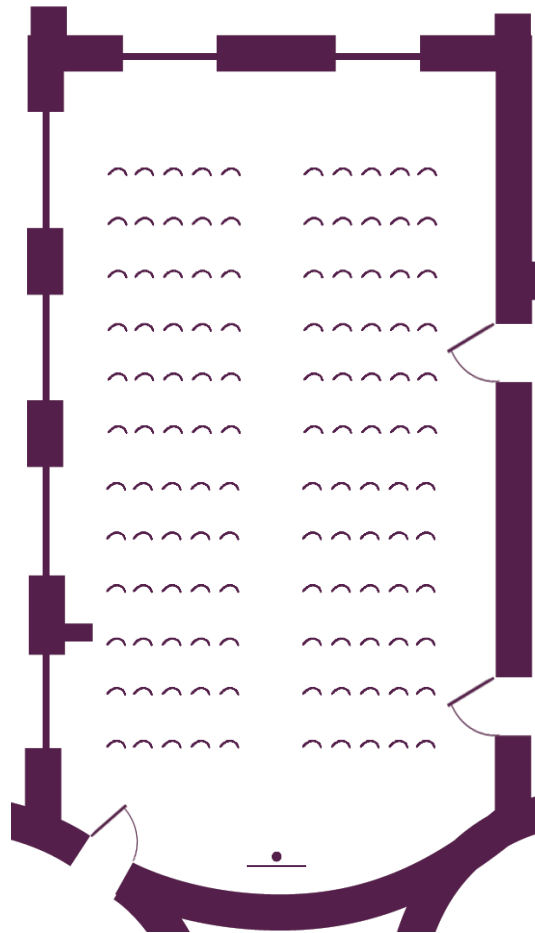

Your meeting rooms

Room layouts adapted to your specific meeting requirements

“Marilyn Monroe”

120 participants
(129 m²)

Your meeting rooms

Room layouts adapted to your specific meeting requirements

“Marilyn Monroe”

80 participants
(129 m²)

“Marilyn Monroe”

90 participants
(129 m²)

The home of seminars
Châteauform'

Château de Rochefort

Your meeting rooms

Room layouts adapted to your specific meeting requirements

“Clark Gable”
32 participants
(71 m²)

“Clark Gable”
22 participants
(71 m²)

“Clark Gable”
40 participants
(71 m²)

The home of seminars
Châteauform'

Château de Rochefort

Your meeting rooms

Room layouts adapted to your specific meeting requirements

“Cary Grant”
50 participants
(89 m²)

“Cary Grant”
40 participants
(89 m²)

“Cary Grant”
30 participants
(89 m²)

The home of seminars
Châteauform'

Château de Rochefort

Your meeting rooms

Room layouts adapted to your specific meeting requirements