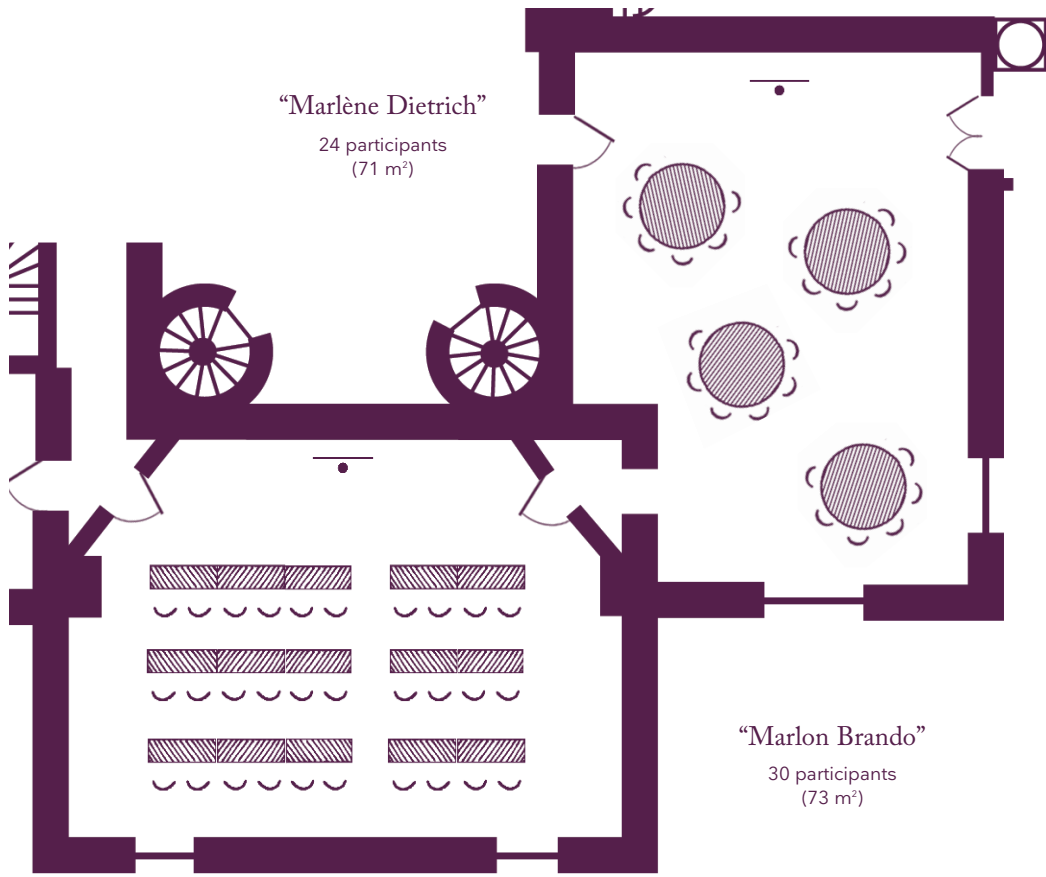

“Clark Gable”
22 participants
(71 m²)

“Clark Gable”
40 participants
(71 m²)

The home of seminars
Châteauform'

Château de Rochefort

Your meeting rooms

Room layouts adapted to your specific meeting requirements

“Cary Grant”
50 participants
(89 m²)

“Cary Grant”
40 participants
(89 m²)

“Cary Grant”
30 participants
(89 m²)

The home of seminars
Châteauform'

Château de Rochefort

Your meeting rooms

Room layouts adapted to your specific meeting requirements

The home of seminars
Châteauform'

Château de Rochefort

Your meeting rooms

Room layouts adapted to your specific meeting requirements

The home of seminars
Châteauform'

Château de Rochefort

Your meeting rooms

Room layouts adapted to your specific meeting requirements

Your meeting rooms

Room layouts adapted to your specific meeting requirements

“Grâce Kelly”

72 participants
(135 m²)