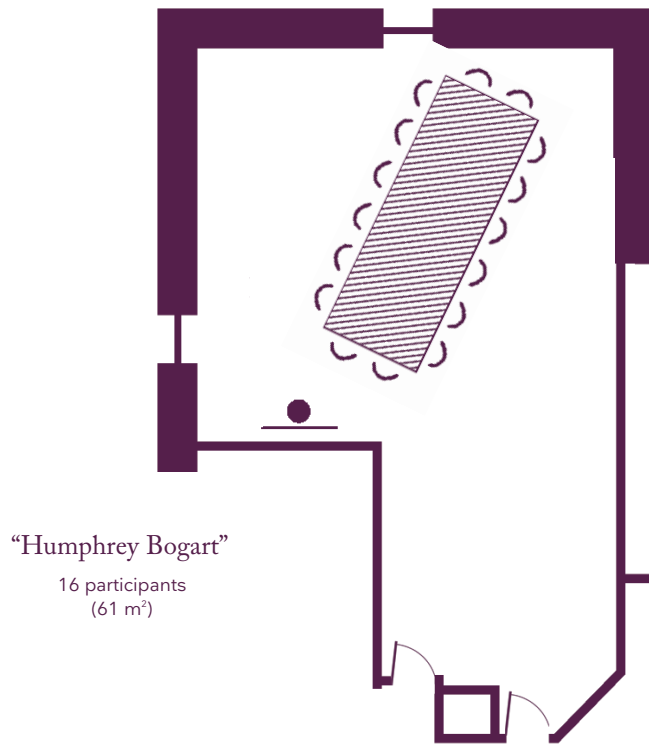

“Clark Gable”
22 participants
(71 m²)

“Clark Gable”
40 participants
(71 m²)

The home of seminars
Châteauform'

Château de Rochefort

Your meeting rooms

Room layouts adapted to your specific meeting requirements

“Cary Grant”
50 participants
(89 m²)

“Cary Grant”
40 participants
(89 m²)

“Cary Grant”
30 participants
(89 m²)

The home of seminars
Châteauform'

Château de Rochefort

Your meeting rooms

Room layouts adapted to your specific meeting requirements

The home of seminars
Châteauform'

Château de Rochefort

Your meeting rooms

Room layouts adapted to your specific meeting requirements

The home of seminars
Châteauform'

Château de Rochefort

Your meeting rooms

Room layouts adapted to your specific meeting requirements

Your meeting rooms

Room layouts adapted to your specific meeting requirements

“Grâce Kelly”

72 participants
(135 m²)