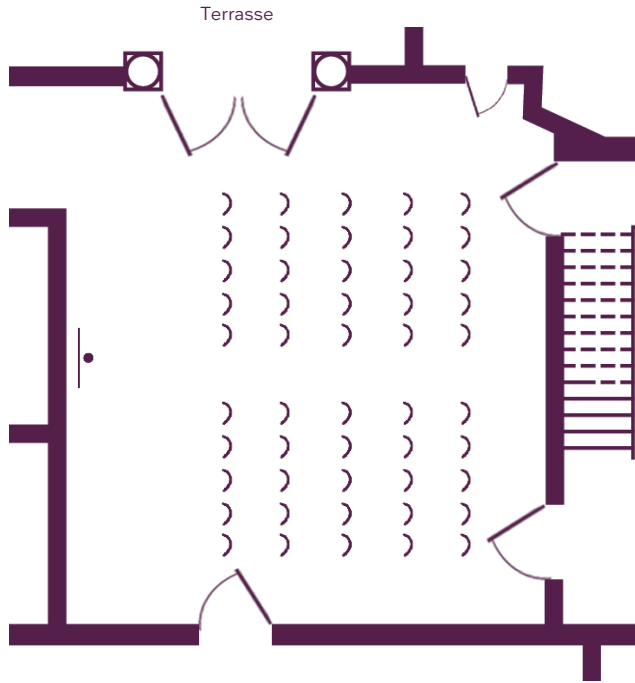

Your meeting rooms

Room layouts adapted to your specific meeting requirements

“Marilyn Monroe”

120 participants
(129 m²)

Your meeting rooms

Room layouts adapted to your specific meeting requirements

“Marilyn Monroe”

80 participants
(129 m²)

“Marilyn Monroe”

90 participants
(129 m²)

The home of seminars
Châteauform'

Château de Rochefort

Your meeting rooms

Room layouts adapted to your specific meeting requirements

“Clark Gable”
32 participants
(71 m²)

“Clark Gable”
22 participants
(71 m²)

“Clark Gable”
40 participants
(71 m²)

The home of seminars
Châteauform'

Château de Rochefort

Your meeting rooms

Room layouts adapted to your specific meeting requirements

“Cary Grant”
50 participants
(89 m²)

“Cary Grant”
40 participants
(89 m²)

“Cary Grant”
30 participants
(89 m²)

The home of seminars
Châteauform'

Château de Rochefort

Your meeting rooms

Room layouts adapted to your specific meeting requirements