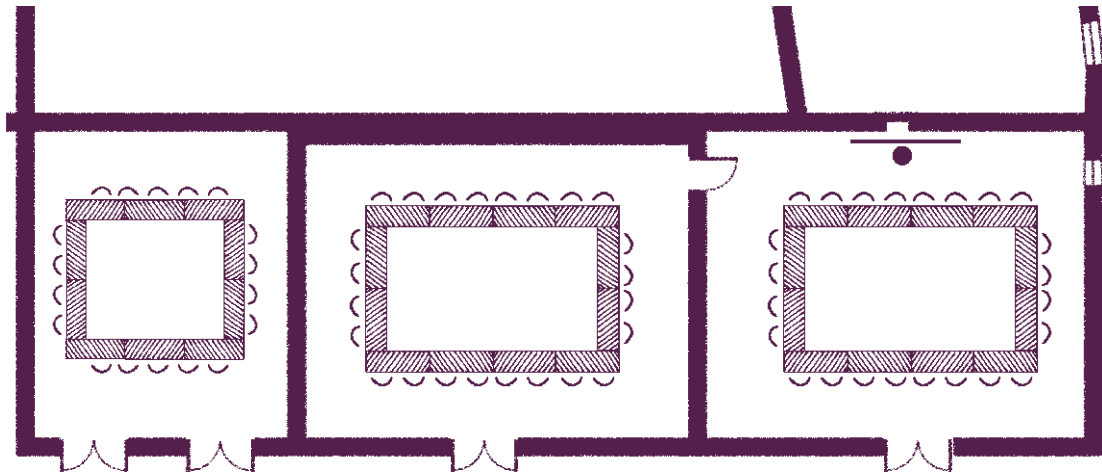

Your meeting rooms

Room layouts adapted to your specific meeting requirements

“Sauternes” Amphitheatre
48 participants
(113 m²)

The home of seminars
Châteauform'

Château de Romainville

Your meeting rooms

Room layouts adapted to your specific meeting requirements

Grande Maison

The home of seminars
Châteauform'

Château de Romainville

Your meeting rooms

Room layouts adapted to your specific meeting requirements

La Maison de Cépages

Carignan
12 participants
(32 m²)

Merlot
20 participants
(45 m²)

Pinot noir
20 participants
(47 m²)

Carignan
16 participants
(32 m²)

Merlot
24 participants
(47 m²)

Pinot noir
24 participants
(47 m²)

The home of seminars
Châteauform'

Château de Romainville

Your meeting rooms

Room layouts adapted to your specific meeting requirements

La Maison des Vins du Monde

Santa Cruz

38 participants
(99 m²)

Swan Hill

20 participants
(61 m²)

Margaret Rivers

20 participants
(54 m²)