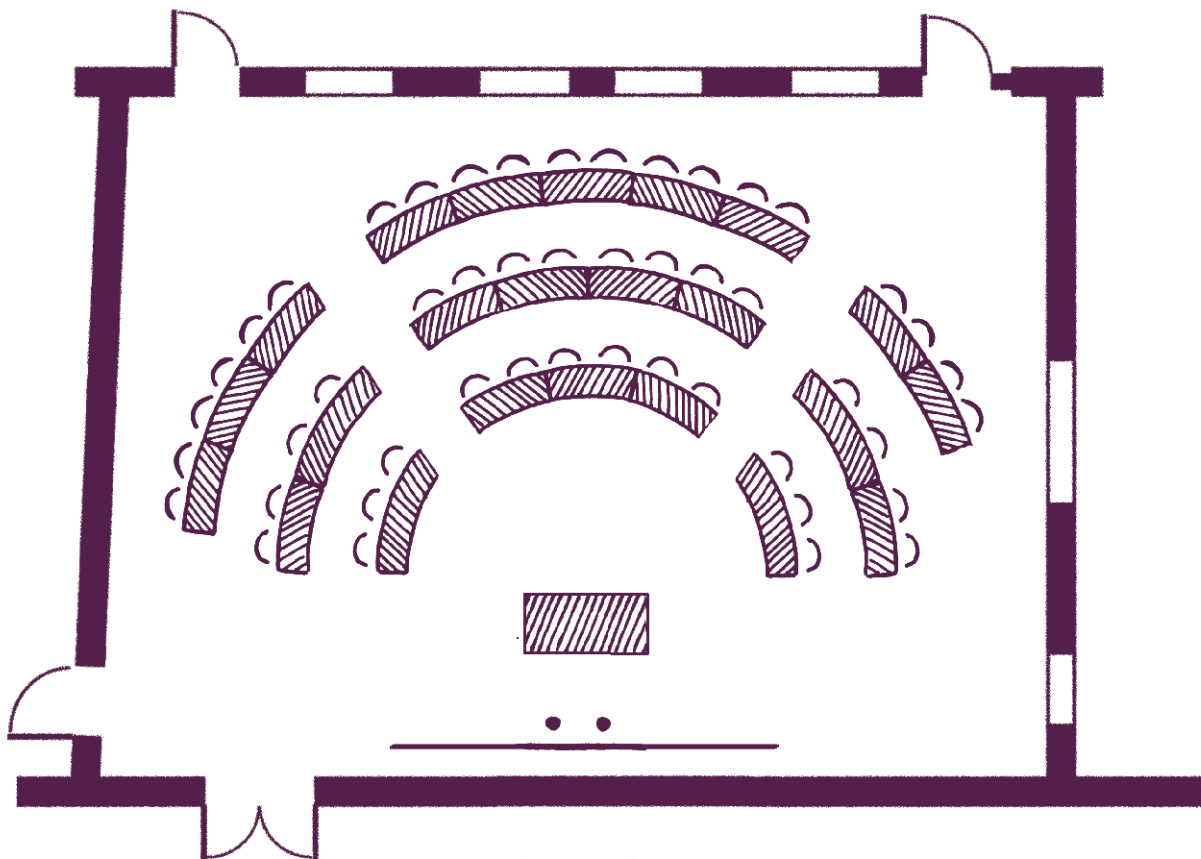

Your meeting rooms

Room layouts adapted to your specific meeting requirements

“Sauternes” Amphitheatre
48 participants
(113 m²)

The home of seminars
Châteauform'

Château de Romainville

Your meeting rooms

Room layouts adapted to your specific meeting requirements

Grande Maison

The home of seminars
Châteauform'

Château de Romainville

Your meeting rooms

Room layouts adapted to your specific meeting requirements

La Maison de Cépages

Carignan
12 participants
(32 m²)

Merlot
20 participants
(45 m²)

Pinot noir
20 participants
(47 m²)

Carignan
16 participants
(32 m²)

Merlot
24 participants
(47 m²)

Pinot noir
24 participants
(47 m²)

The home of seminars
Châteauform'

Château de Romainville

Your meeting rooms

Room layouts adapted to your specific meeting requirements

La Maison des Vins du Monde

Santa Cruz

38 participants
(99 m²)

Swan Hill

20 participants
(61 m²)

Margaret Rivers

20 participants
(54 m²)