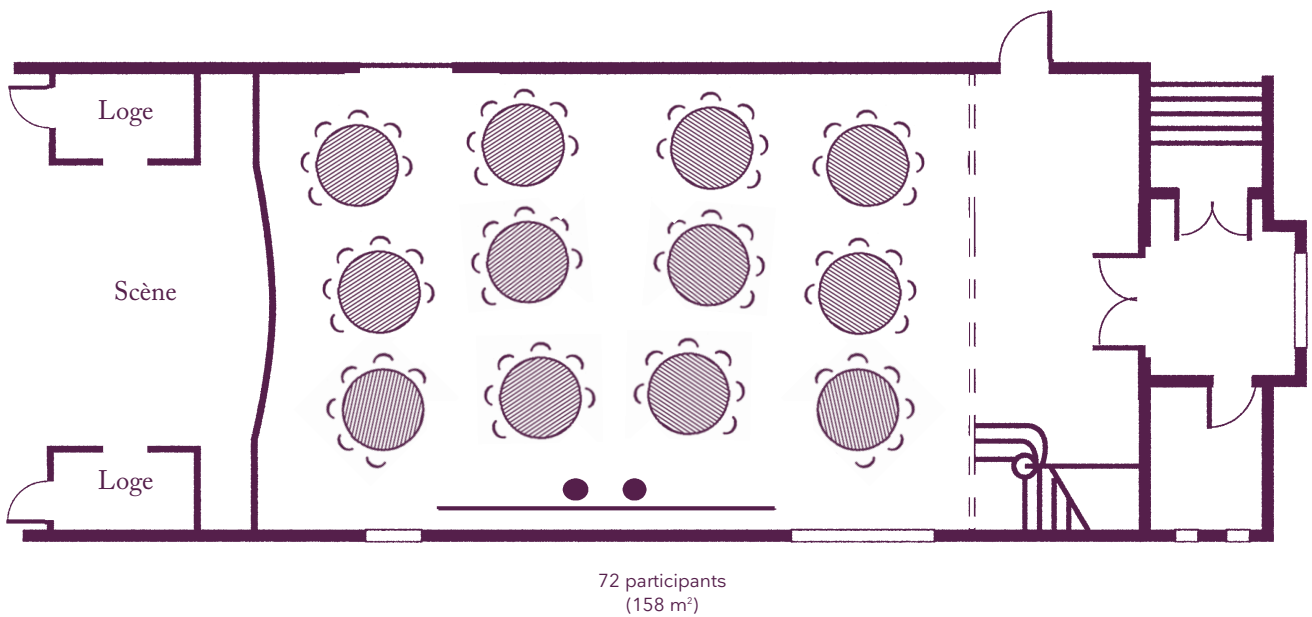

The home of seminars
Châteauform'

Château de Romainville

Your meeting rooms

Room layouts adapted to your specific meeting requirements

La Maison des Vins du Monde

Santa Cruz
42 participants
(99 m²)

Swan Hill
30 participants
(61 m²)

Margaret Rivers
24 participants
(54 m²)

The home of seminars
Châteauform'

Château de Romainville

Your meeting rooms

Room layouts adapted to your specific meeting requirements

La Maison des Sauternes

Crozes-Hermitage
12 participants
(30 m²)

Côteaux du Tricastin
14 participants
(38 m²)

Frontignan
12 participants
(32 m²)

Crozes-Hermitage
12 participants
(30 m²)

Côteaux du Tricastin
14 participants
(38 m²)

Frontignan
12 participants
(32 m²)

The home of seminars
Châteauform'

Château de Romainville

Your meeting rooms

Room layouts adapted to your specific meeting requirements

Le Théâtre Henri Deutsch

The home of seminars
Châteauform'

Château de Romainville