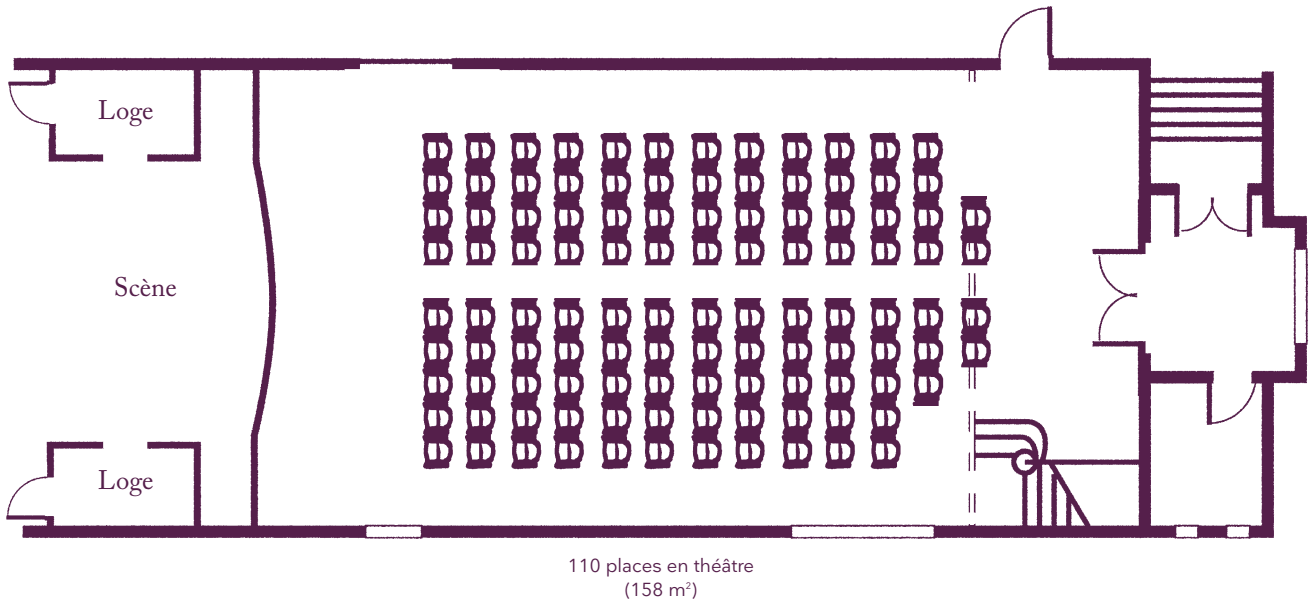

The home of seminars
Châteauform'

Château de Romainville

Your meeting rooms

Room layouts adapted to your specific meeting requirements

La Maison des Vins du Monde

Santa Cruz
42 participants
(99 m²)

Swan Hill
30 participants
(61 m²)

Margaret Rivers
24 participants
(54 m²)

The home of seminars
Châteauform'

Château de Romainville

Your meeting rooms

Room layouts adapted to your specific meeting requirements

La Maison des Sauternes

Crozes-Hermitage
12 participants
(30 m²)

Côteaux du Tricastin
14 participants
(38 m²)

Frontignan
12 participants
(32 m²)

Crozes-Hermitage
12 participants
(30 m²)

Côteaux du Tricastin
14 participants
(38 m²)

Frontignan
12 participants
(32 m²)

The home of seminars
Châteauform'

Château de Romainville

Your meeting rooms

Room layouts adapted to your specific meeting requirements

Le Théâtre Henri Deutsch

The home of seminars
Châteauform'

Château de Romainville