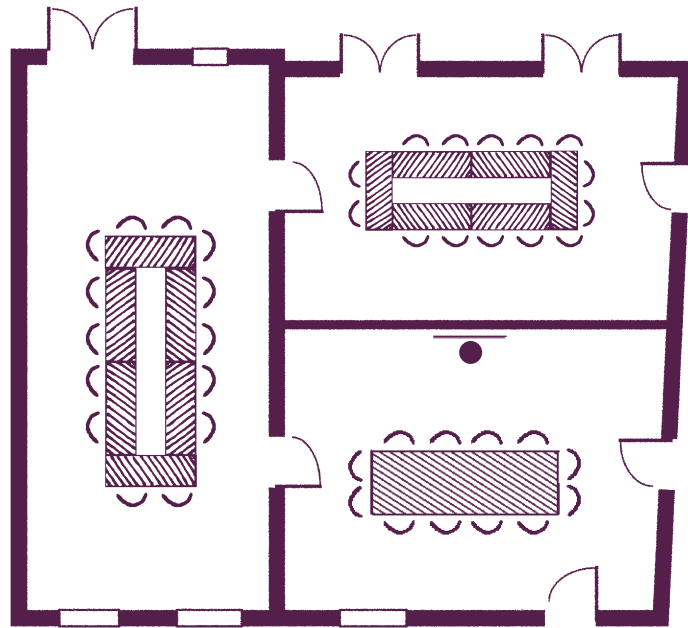

Room layouts adapted to your specific meeting requirements

La Maison des Vins du Monde

Santa Cruz

38 participants
(99 m²)

Swan Hill

20 participants
(61 m²)

Margaret Rivers

20 participants
(54 m²)

The home of seminars
Châteauform'

Château de Romainville

Your meeting rooms

Room layouts adapted to your specific meeting requirements

La Maison des Vins du Monde

Santa Cruz
42 participants
(99 m²)

Swan Hill
30 participants
(61 m²)

Margaret Rivers
24 participants
(54 m²)

The home of seminars
Châteauform'

Château de Romainville

Your meeting rooms

Room layouts adapted to your specific meeting requirements

La Maison des Sauternes

Crozes-Hermitage
12 participants
(30 m²)

Côteaux du Tricastin
14 participants
(38 m²)

Frontignan
12 participants
(32 m²)

Crozes-Hermitage
12 participants
(30 m²)

Côteaux du Tricastin
14 participants
(38 m²)

Frontignan
12 participants
(32 m²)

The home of seminars
Châteauform'