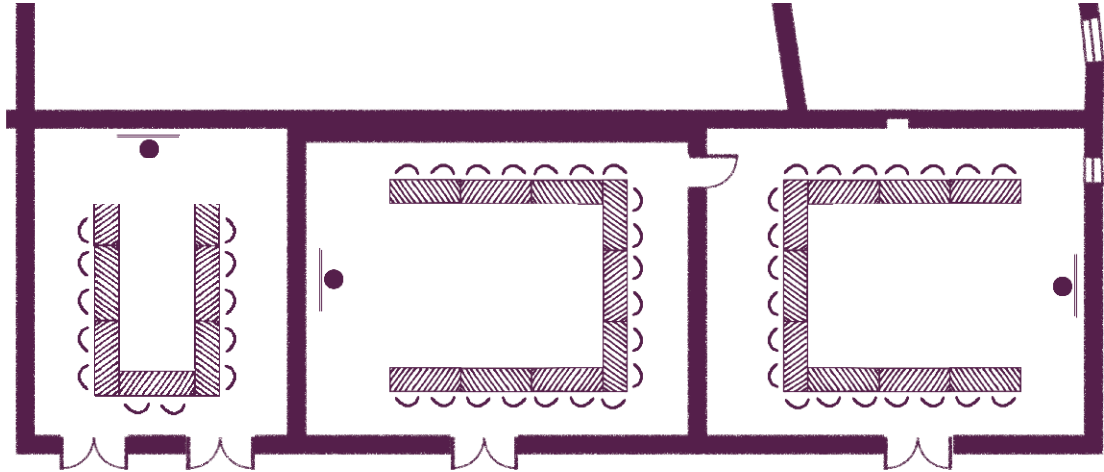

Grande Maison

The home of seminars
Châteauform'

Château de Romainville

Your meeting rooms

Room layouts adapted to your specific meeting requirements

La Maison de Cépages

Carignan
12 participants
(32 m²)

Merlot
20 participants
(45 m²)

Pinot noir
20 participants
(47 m²)

Carignan
16 participants
(32 m²)

Merlot
24 participants
(47 m²)

Pinot noir
24 participants
(47 m²)

The home of seminars
Châteauform'

Château de Romainville

Your meeting rooms

Room layouts adapted to your specific meeting requirements

La Maison des Vins du Monde

Santa Cruz

38 participants
(99 m²)

Swan Hill

20 participants
(61 m²)

Margaret Rivers

20 participants
(54 m²)

The home of seminars
Châteauform'

Château de Romainville

Your meeting rooms

Room layouts adapted to your specific meeting requirements

La Maison des Vins du Monde

Santa Cruz
42 participants
(99 m²)

Swan Hill
30 participants
(61 m²)