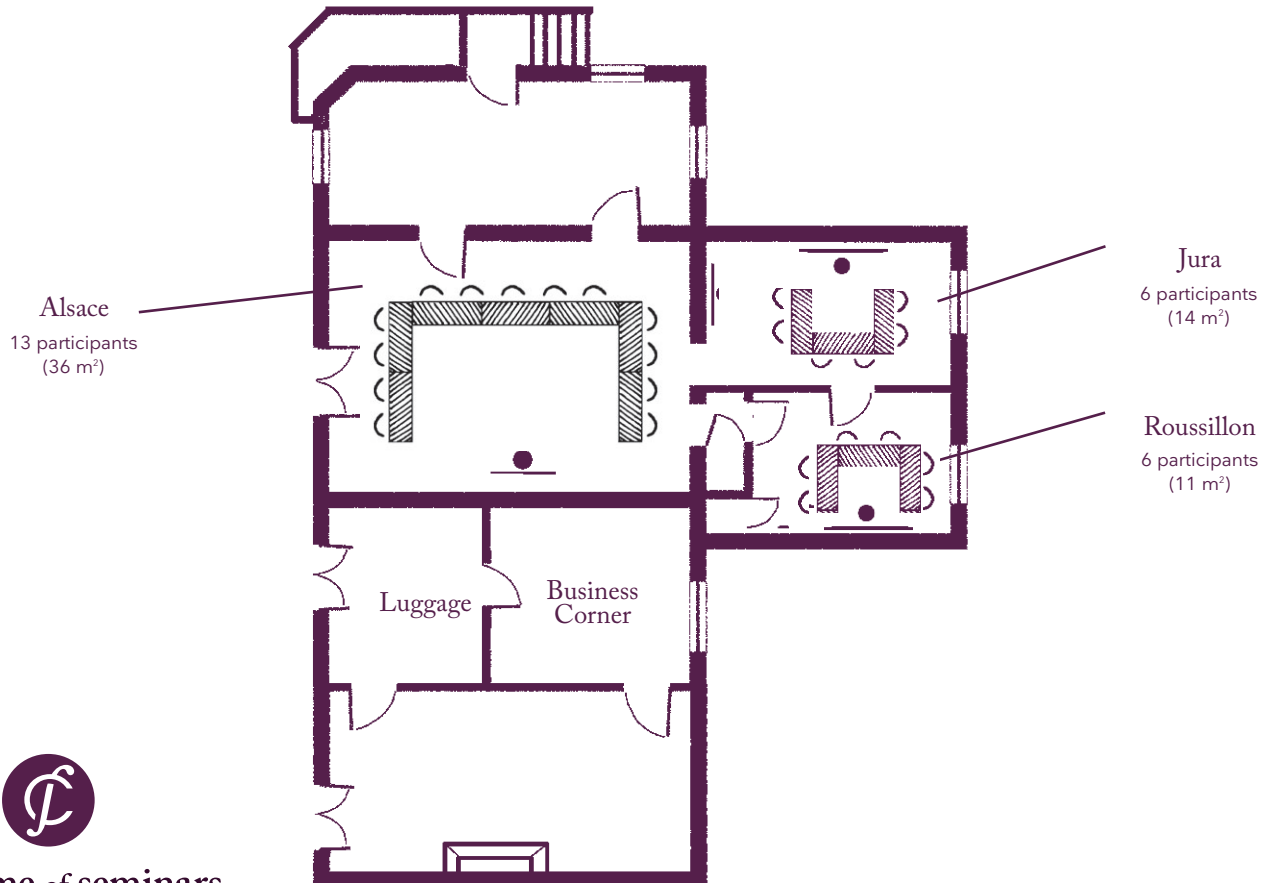

Your meeting rooms

Room layouts adapted to your specific meeting requirements

“Sauternes” Amphitheatre
48 participants
(113 m²)

The home of seminars
Châteauform'

Château de Romainville

Your meeting rooms

Room layouts adapted to your specific meeting requirements

Grande Maison

The home of seminars
Châteauform'

Château de Romainville

Your meeting rooms

Room layouts adapted to your specific meeting requirements

La Maison de Cépages

Carignan
12 participants
(32 m²)

Merlot
20 participants
(45 m²)

Pinot noir
20 participants
(47 m²)

Carignan
16 participants
(32 m²)

Merlot
24 participants
(47 m²)

Pinot noir
24 participants
(47 m²)

The home of seminars
Châteauform'

Château de Romainville

Your meeting rooms

Room layouts adapted to your specific meeting requirements

La Maison des Vins du Monde

Santa Cruz

38 participants
(99 m²)

Swan Hill

20 participants
(61 m²)

Margaret Rivers

20 participants
(54 m²)