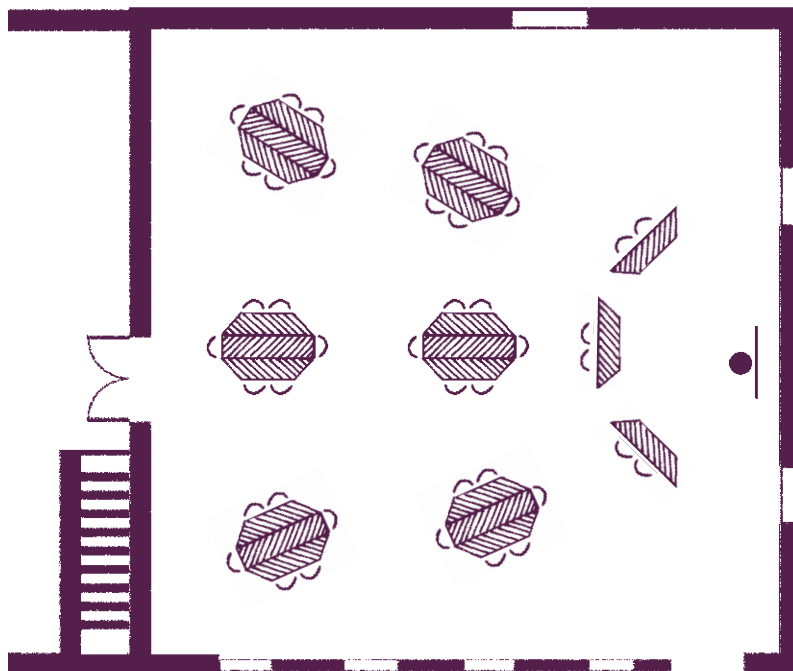

Pinot noir
20 participants
(47 m²)

Carignan
16 participants
(32 m²)

Merlot
24 participants
(47 m²)

Pinot noir
24 participants
(47 m²)

The home of seminars
Châteauform'

Château de Romainville

Your meeting rooms

Room layouts adapted to your specific meeting requirements

La Maison des Vins du Monde

Santa Cruz

38 participants
(99 m²)

Swan Hill

20 participants
(61 m²)

Margaret Rivers

20 participants
(54 m²)

The home of seminars
Châteauform'

Château de Romainville

Your meeting rooms

Room layouts adapted to your specific meeting requirements

La Maison des Vins du Monde

Santa Cruz
42 participants
(99 m²)

Swan Hill
30 participants
(61 m²)