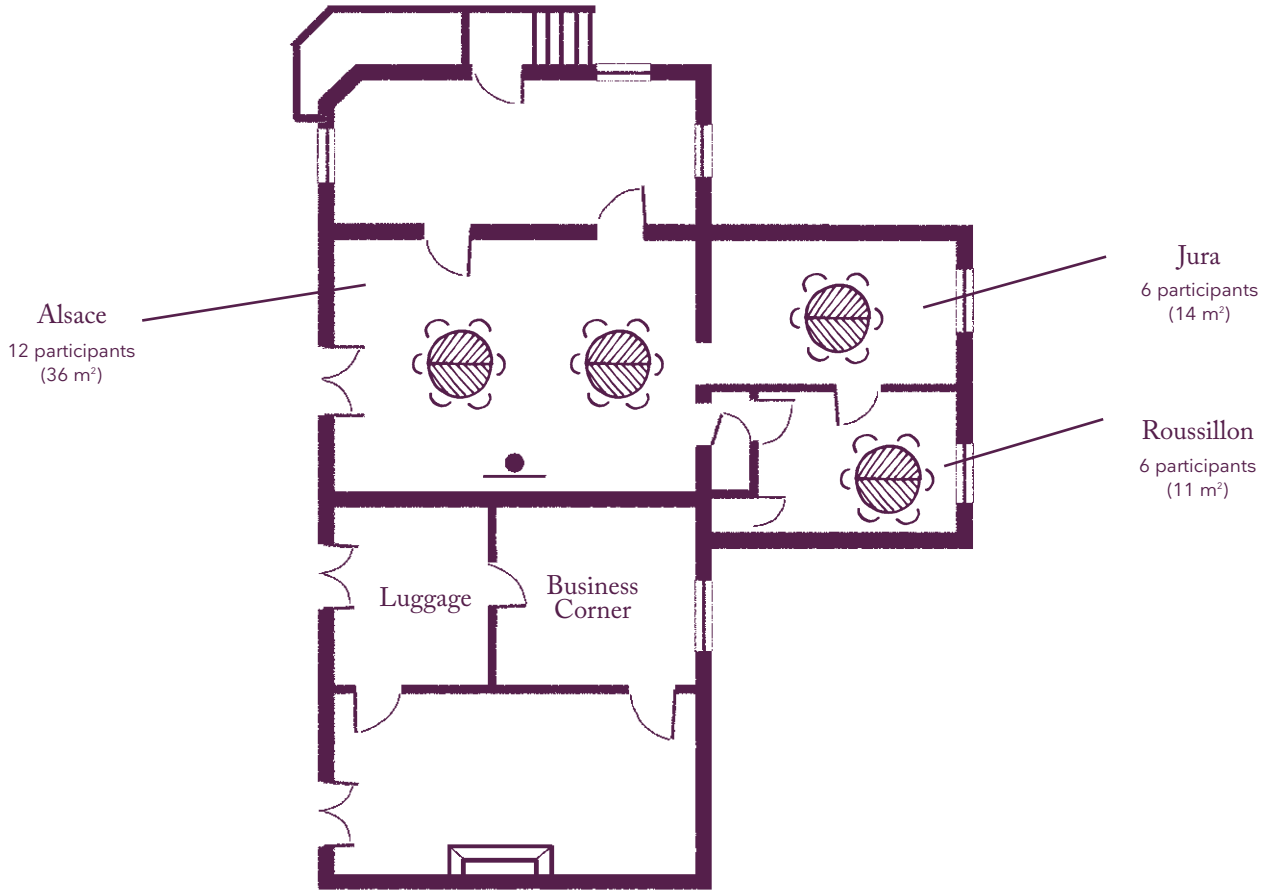

Your meeting rooms

Room layouts adapted to your specific meeting requirements

“Sauternes” Amphitheatre
48 participants
(113 m²)

The home of seminars
Châteauform'

Château de Romainville

Your meeting rooms

Room layouts adapted to your specific meeting requirements

Grande Maison

The home of seminars
Châteauform'

Château de Romainville

Your meeting rooms

Room layouts adapted to your specific meeting requirements

La Maison de Cépages

Carignan
12 participants
(32 m²)

Merlot
20 participants
(45 m²)

Pinot noir
20 participants
(47 m²)

Carignan
16 participants
(32 m²)

Merlot
24 participants
(47 m²)

Pinot noir
24 participants
(47 m²)

The home of seminars
Châteauform'

Château de Romainville

Your meeting rooms

Room layouts adapted to your specific meeting requirements

La Maison des Vins du Monde

Santa Cruz

38 participants
(99 m²)

Swan Hill

20 participants
(61 m²)

Margaret Rivers

20 participants
(54 m²)