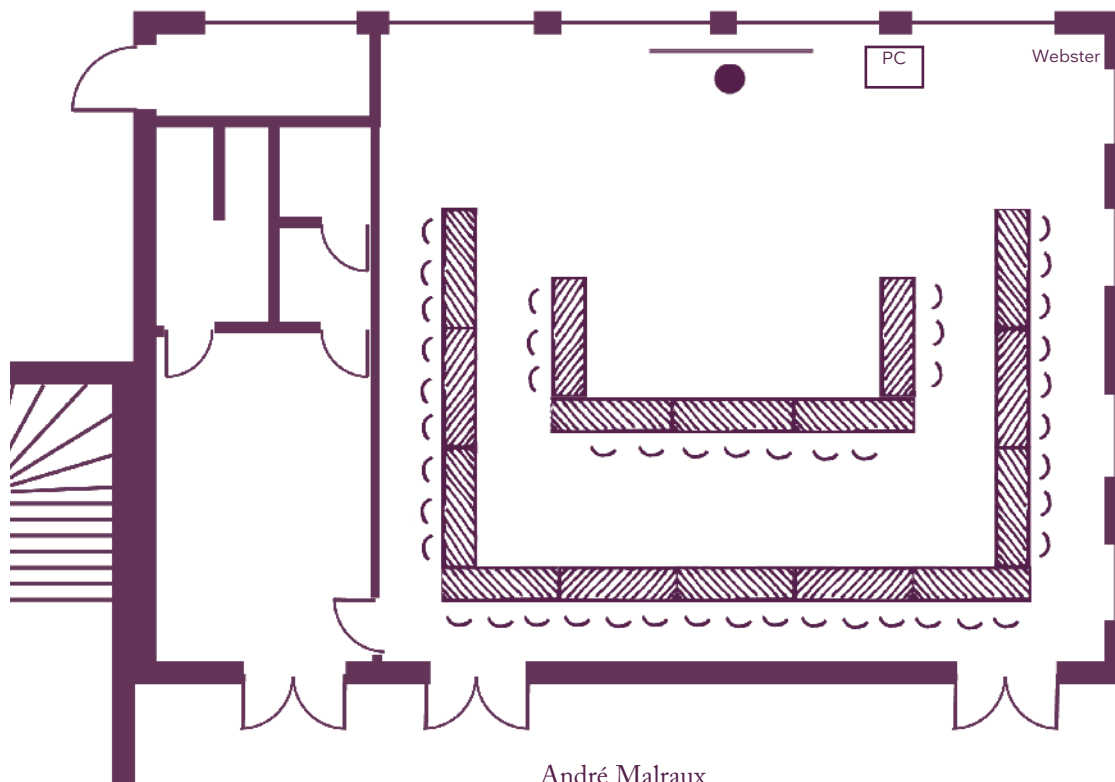

Your meeting rooms

Room layouts adapted to your specific meeting requirements

La Charretterie - Ground floor

André Malraux
(103 m², 11,5 m x 9 m)

André Malraux
(103 m², 11,5 m x 9 m)

Your meeting rooms

Room layouts adapted to your specific meeting requirements

La Charretterie - Ground floor

André Malraux
(103 m², 11,5 m x 9 m)

Your meeting rooms

Room layouts adapted to your specific meeting requirements

La Charretterie - Ground floor

Philippe Hériat
(35 m², 5 m x 7 m)

Philippe Hériat
(35 m², 5 m x 7 m)

Your meeting rooms

Room layouts adapted to your specific meeting requirements

La Charretterie - Ground floor

Philippe Hériat
(35 m², 5 m x 7 m)

Philippe Hériat
(35 m², 5 m x 7 m)

Your meeting rooms

Room layouts adapted to your specific meeting requirements

La Charretterie - 1st floor

Alphonse de
Châteaubriand
(26 m², 6,5 m x 4 m)

Marcel Proust
(16 m², 4,5 m x 3,5 m)

Maurice Druon
(16 m², 4,5 m x 3,5 m)