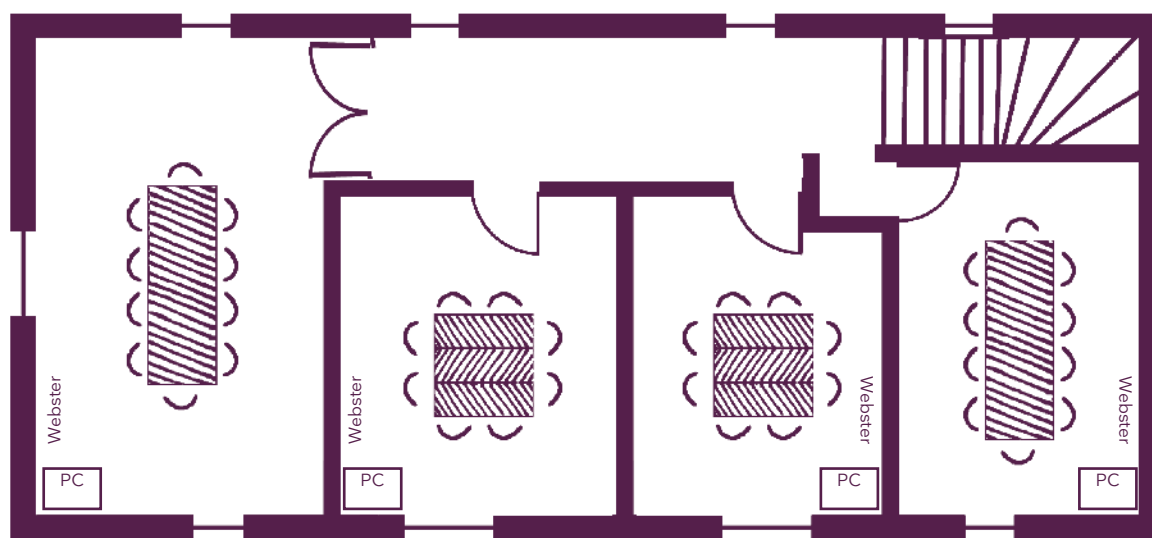

Philippe Hériat
(35 m², 5 m x 7 m)

Your meeting rooms

Room layouts adapted to your specific meeting requirements

La Charretterie - Ground floor

Philippe Hériat
(35 m², 5 m x 7 m)

Philippe Hériat
(35 m², 5 m x 7 m)

Your meeting rooms

Room layouts adapted to your specific meeting requirements

La Charretterie - 1st floor

Alphonse de
Châteaubriand
(26 m², 6,5 m x 4 m)

Marcel Proust
(16 m², 4,5 m x 3,5 m)

Maurice Druon
(16 m², 4,5 m x 3,5 m)

Constantin
Meyer
(16,5 m², 5,5 m x 3 m)

The home of seminars
Châteauform'

Château de Rosay

Your meeting rooms

Room layouts adapted to your specific meeting requirements

Orangerie

Edmonde Charles-Roux
(50 m², 8,5 m x 6 m)

Simone de Beauvoir
(33 m², 6 m x 5,5 m)

Edmonde Charles-Roux
(50 m², 8,5 m x 6 m)

Simone de Beauvoir
(33 m², 6 m x 5,5 m)

The home of seminars
Châteauform'

Château de Rosay

Your meeting rooms

Room layouts adapted to your specific meeting requirements