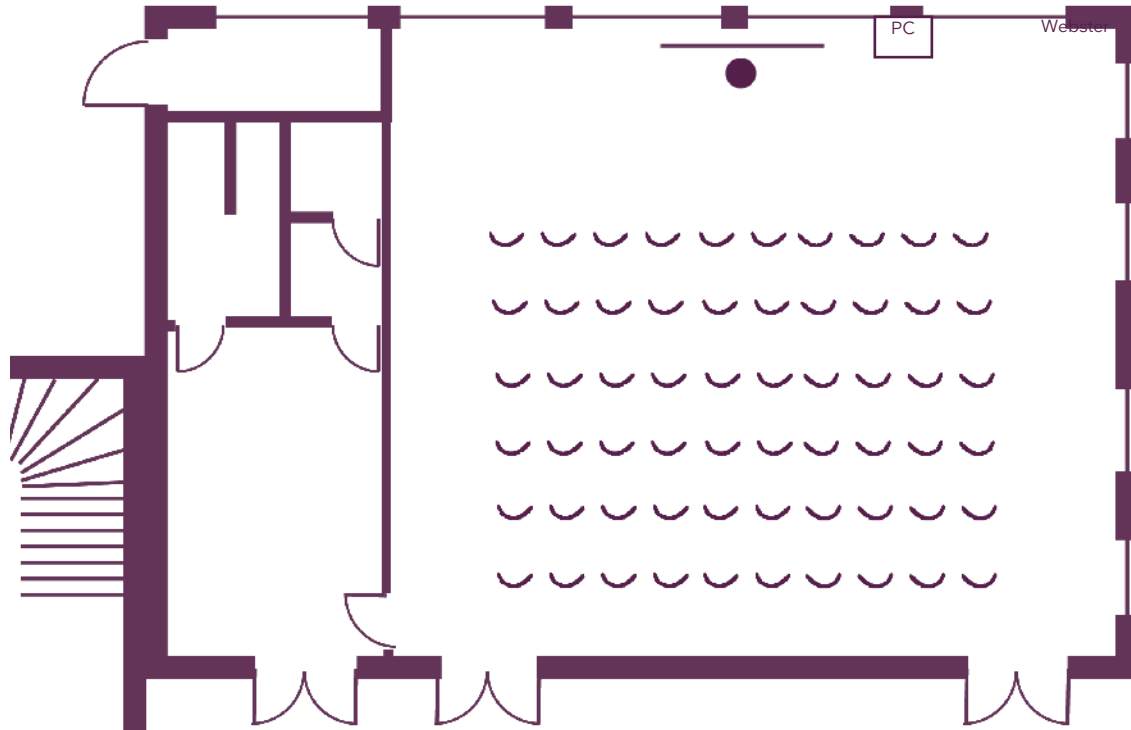

Your meeting rooms

Room layouts adapted to your specific meeting requirements

La Charretterie - Ground floor

André Malraux
(103 m², 11,5 m x 9 m)

André Malraux
(103 m², 11,5 m x 9 m)

Your meeting rooms

Room layouts adapted to your specific meeting requirements

La Charretterie - Ground floor

André Malraux
(103 m², 11,5 m x 9 m)

Your meeting rooms

Room layouts adapted to your specific meeting requirements

La Charretterie - Ground floor

Philippe Hériat
(35 m², 5 m x 7 m)

Philippe Hériat
(35 m², 5 m x 7 m)

Your meeting rooms

Room layouts adapted to your specific meeting requirements

La Charretterie - Ground floor

Philippe Hériat
(35 m², 5 m x 7 m)

Philippe Hériat
(35 m², 5 m x 7 m)

Simone de Beauvoir
(33 m², 6 m x 5,5 m)

Edmonde Charles-Roux
(50 m², 8,5 m x 6 m)

Simone de Beauvoir
(33 m², 6 m x 5,5 m)

The home of seminars
Châteauform'

Château de Rosay

Your meeting rooms

Room layouts adapted to your specific meeting requirements