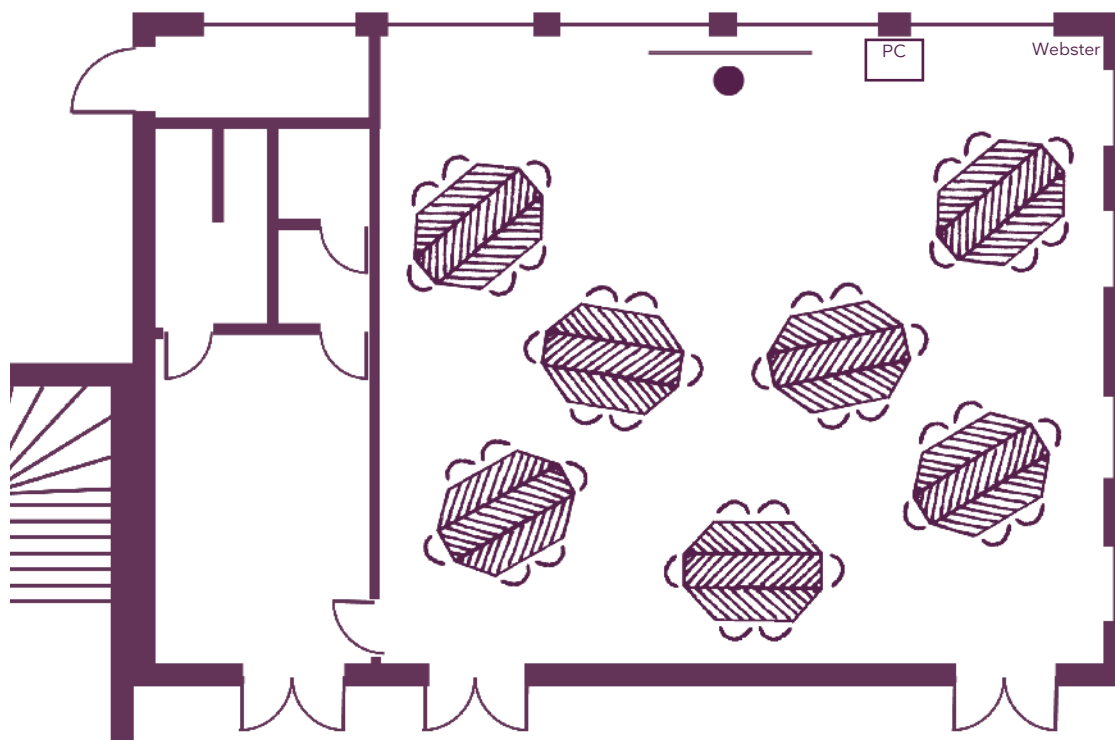

Your meeting rooms

Room layouts adapted to your specific meeting requirements

La Charretterie - Ground floor

André Malraux
(103 m², 11,5 m x 9 m)

André Malraux
(103 m², 11,5 m x 9 m)

Your meeting rooms

Room layouts adapted to your specific meeting requirements

La Charretterie - Ground floor

André Malraux
(103 m², 11,5 m x 9 m)

Your meeting rooms

Room layouts adapted to your specific meeting requirements

La Charretterie - Ground floor

Philippe Hériat
(35 m², 5 m x 7 m)

Philippe Hériat
(35 m², 5 m x 7 m)

Your meeting rooms

Room layouts adapted to your specific meeting requirements

La Charretterie - Ground floor

Philippe Hériat
(35 m², 5 m x 7 m)

Philippe Hériat
(35 m², 5 m x 7 m)

Simone de Beauvoir
(33 m², 6 m x 5,5 m)

Edmonde Charles-Roux
(50 m², 8,5 m x 6 m)

Simone de Beauvoir
(33 m², 6 m x 5,5 m)

The home of seminars
Châteauform'

Château de Rosay

Your meeting rooms

Room layouts adapted to your specific meeting requirements