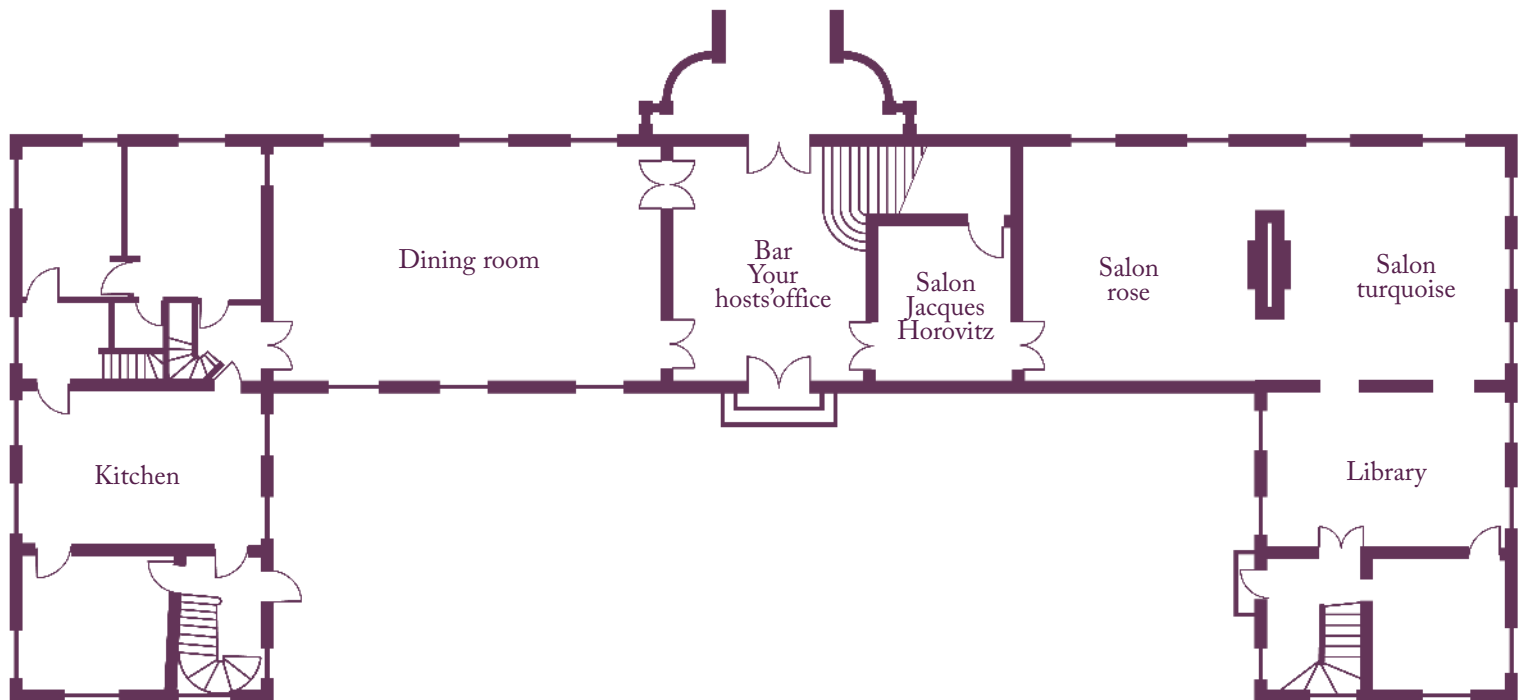

Constantin
Meyer
(16,5 m², 5,5 m x 3 m)

The home of seminars
Châteauform'

Château de Rosay

Your meeting rooms

Room layouts adapted to your specific meeting requirements

Orangerie

Edmonde Charles-Roux
(50 m², 8,5 m x 6 m)

Simone de Beauvoir
(33 m², 6 m x 5,5 m)

Edmonde Charles-Roux
(50 m², 8,5 m x 6 m)

Simone de Beauvoir
(33 m², 6 m x 5,5 m)

The home of seminars
Châteauform'

Château de Rosay

Your meeting rooms

Room layouts adapted to your specific meeting requirements

Orangerie

Edmonde Charles-Roux
(50 m², 8,5 m x 6 m)

Simone de Beauvoir
(33 m², 6 m x 5,5 m)

Edmonde Charles-Roux
(50 m², 8,5 m x 6 m)

Simone de Beauvoir
(33 m², 6 m x 5,5 m)

The home of seminars
Châteauform'

Château de Rosay

Le Château

Ground floor

The home of seminars
Châteauform'

Château de Rosay