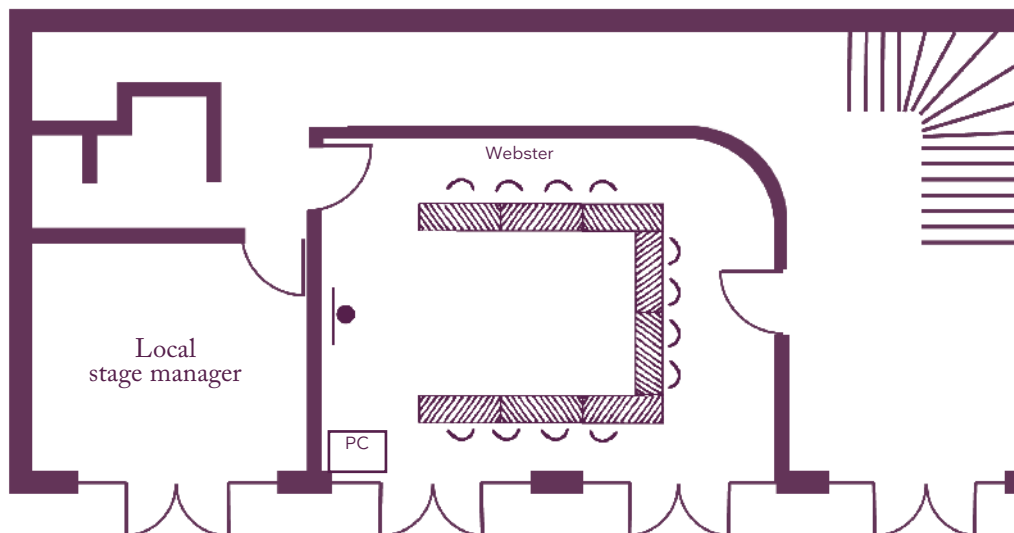

La Charretterie - Ground floor

André Malraux
(103 m², 11,5 m x 9 m)

Your meeting rooms

Room layouts adapted to your specific meeting requirements

La Charretterie - Ground floor

Philippe Hériat
(35 m², 5 m x 7 m)

Philippe Hériat
(35 m², 5 m x 7 m)

Your meeting rooms

Room layouts adapted to your specific meeting requirements

La Charretterie - Ground floor

Philippe Hériat
(35 m², 5 m x 7 m)

Philippe Hériat
(35 m², 5 m x 7 m)

Your meeting rooms

Room layouts adapted to your specific meeting requirements

La Charretterie - 1st floor

Alphonse de
Châteaubriand
(26 m², 6,5 m x 4 m)

Marcel Proust
(16 m², 4,5 m x 3,5 m)

Maurice Druon
(16 m², 4,5 m x 3,5 m)

Simone de Beauvoir
(33 m², 6 m x 5,5 m)

Edmonde Charles-Roux
(50 m², 8,5 m x 6 m)

Simone de Beauvoir
(33 m², 6 m x 5,5 m)

The home of seminars
Châteauform'

Château de Rosay

Your meeting rooms

Room layouts adapted to your specific meeting requirements