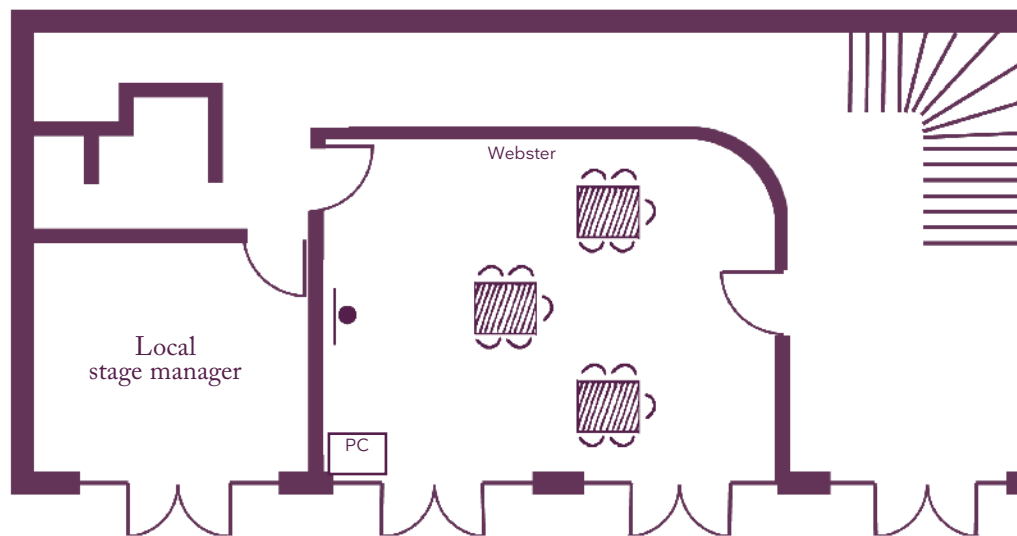

Philippe Hériat
(35 m², 5 m x 7 m)

Your meeting rooms

Room layouts adapted to your specific meeting requirements

La Charretterie - Ground floor

Philippe Hériat
(35 m², 5 m x 7 m)

Philippe Hériat
(35 m², 5 m x 7 m)

Your meeting rooms

Room layouts adapted to your specific meeting requirements

La Charretterie - 1st floor

Alphonse de
Châteaubriand
(26 m², 6,5 m x 4 m)

Marcel Proust
(16 m², 4,5 m x 3,5 m)

Maurice Druon
(16 m², 4,5 m x 3,5 m)

Constantin
Meyer
(16,5 m², 5,5 m x 3 m)

The home of seminars
Châteauform'

Château de Rosay

Your meeting rooms

Room layouts adapted to your specific meeting requirements

Orangerie

Edmonde Charles-Roux
(50 m², 8,5 m x 6 m)

Simone de Beauvoir
(33 m², 6 m x 5,5 m)

Edmonde Charles-Roux
(50 m², 8,5 m x 6 m)

Simone de Beauvoir
(33 m², 6 m x 5,5 m)

The home of seminars
Châteauform'

Château de Rosay

Your meeting rooms

Room layouts adapted to your specific meeting requirements