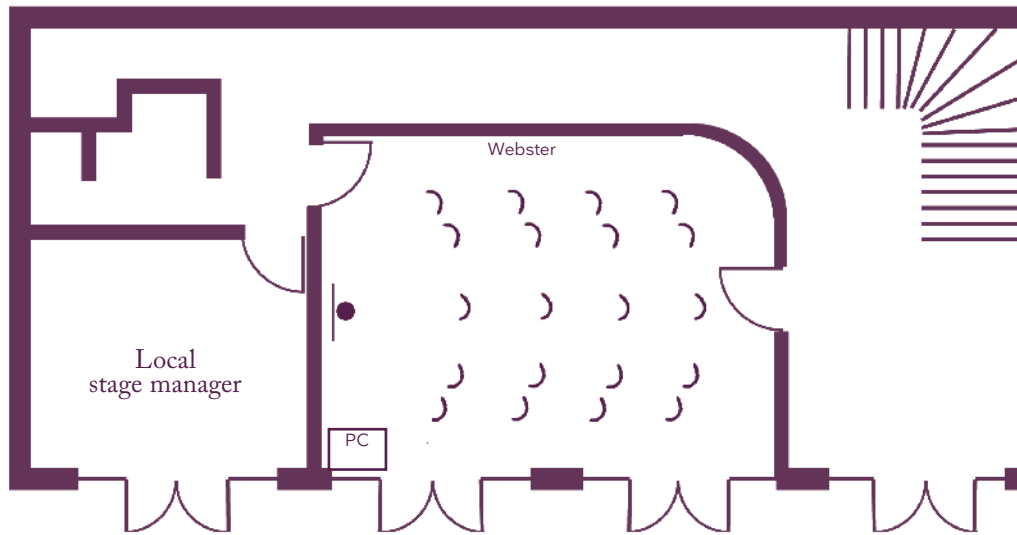

La Charretterie - Ground floor

André Malraux
(103 m², 11,5 m x 9 m)

Your meeting rooms

Room layouts adapted to your specific meeting requirements

La Charretterie - Ground floor

Philippe Hériat
(35 m², 5 m x 7 m)

Philippe Hériat
(35 m², 5 m x 7 m)

Your meeting rooms

Room layouts adapted to your specific meeting requirements

La Charretterie - Ground floor

Philippe Hériat
(35 m², 5 m x 7 m)

Philippe Hériat
(35 m², 5 m x 7 m)

Your meeting rooms

Room layouts adapted to your specific meeting requirements

La Charretterie - 1st floor

Alphonse de
Châteaubriand
(26 m², 6,5 m x 4 m)

Marcel Proust
(16 m², 4,5 m x 3,5 m)

Maurice Druon
(16 m², 4,5 m x 3,5 m)

Simone de Beauvoir
(33 m², 6 m x 5,5 m)

Edmonde Charles-Roux
(50 m², 8,5 m x 6 m)

Simone de Beauvoir
(33 m², 6 m x 5,5 m)

The home of seminars
Châteauform'

Château de Rosay

Your meeting rooms

Room layouts adapted to your specific meeting requirements