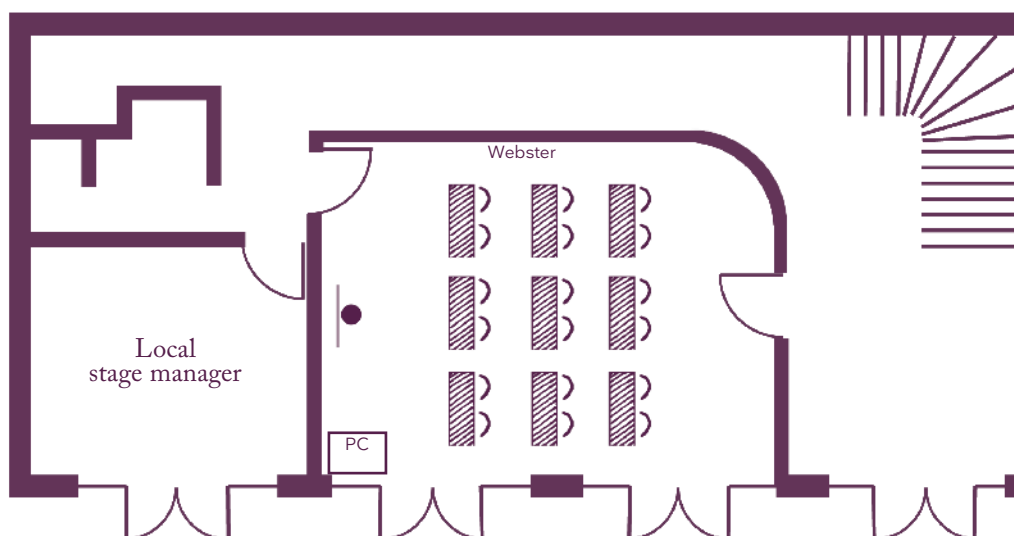

La Charretterie - Ground floor

André Malraux
(103 m², 11,5 m x 9 m)

Your meeting rooms

Room layouts adapted to your specific meeting requirements

La Charretterie - Ground floor

Philippe Hériat
(35 m², 5 m x 7 m)

Philippe Hériat
(35 m², 5 m x 7 m)

Your meeting rooms

Room layouts adapted to your specific meeting requirements

La Charretterie - Ground floor

Philippe Hériat
(35 m², 5 m x 7 m)

Philippe Hériat
(35 m², 5 m x 7 m)

Your meeting rooms

Room layouts adapted to your specific meeting requirements

La Charretterie - 1st floor

Alphonse de
Châteaubriand
(26 m², 6,5 m x 4 m)

Marcel Proust
(16 m², 4,5 m x 3,5 m)

Maurice Druon
(16 m², 4,5 m x 3,5 m)

Simone de Beauvoir
(33 m², 6 m x 5,5 m)

Edmonde Charles-Roux
(50 m², 8,5 m x 6 m)

Simone de Beauvoir
(33 m², 6 m x 5,5 m)

The home of seminars
Châteauform'

Château de Rosay

Your meeting rooms

Room layouts adapted to your specific meeting requirements