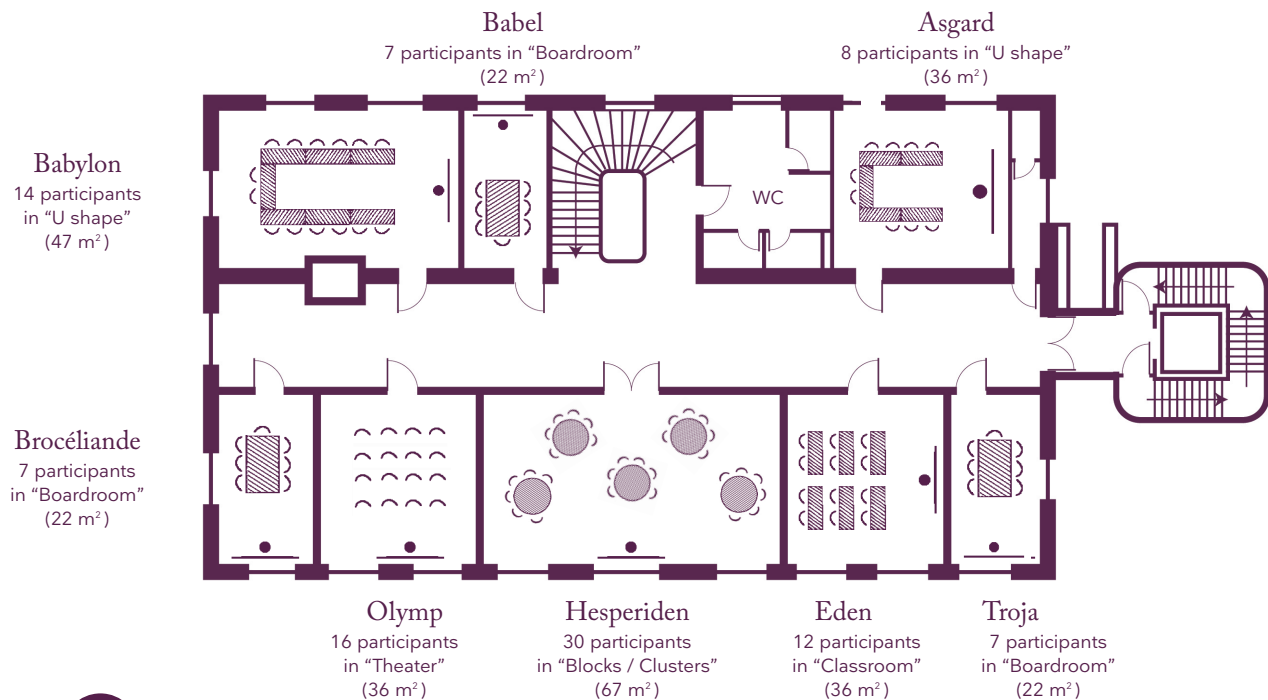

Your meeting rooms

Room layouts adapted to your specific meeting requirements

Castle 1st floor

Your meeting rooms

Room layouts adapted to your specific meeting requirements

Orangerie Ground floor

1st floor

Your meeting rooms

Room layouts adapted to your specific meeting requirements

Remise Ground floor

Byzanz
140 participants in "Blocks /
Clusters"
(194 m²)

1st floor

Your meeting rooms

Room layouts adapted to your specific meeting requirements

Vis à Vis Ground floor