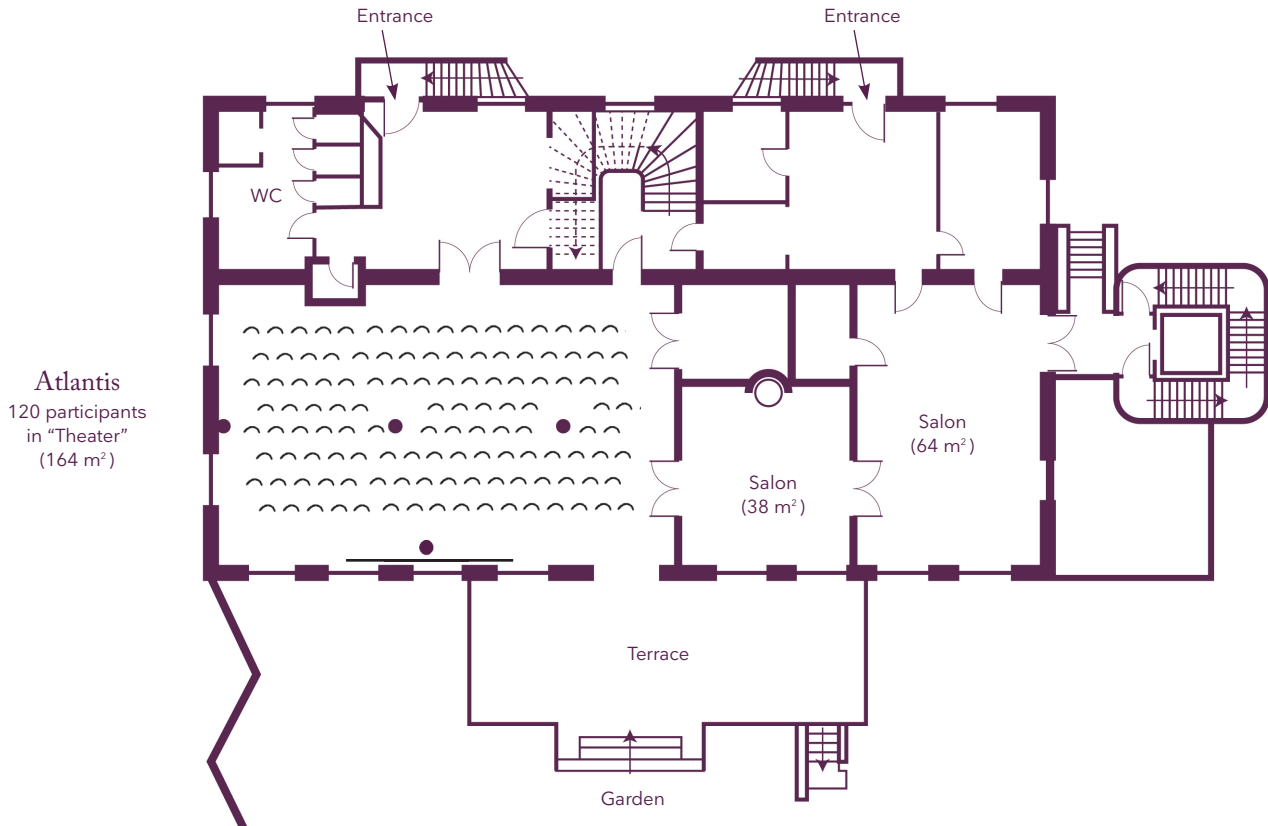

Your meeting rooms

Room layouts adapted to your specific meeting requirements

Castle 1st floor

Your meeting rooms

Room layouts adapted to your specific meeting requirements

Orangerie Ground floor

1st floor

Your meeting rooms

Room layouts adapted to your specific meeting requirements

Remise Ground floor

Byzanz
140 participants in "Blocks /
Clusters"
(194 m²)

1st floor

Your meeting rooms

Room layouts adapted to your specific meeting requirements

Vis à Vis Ground floor