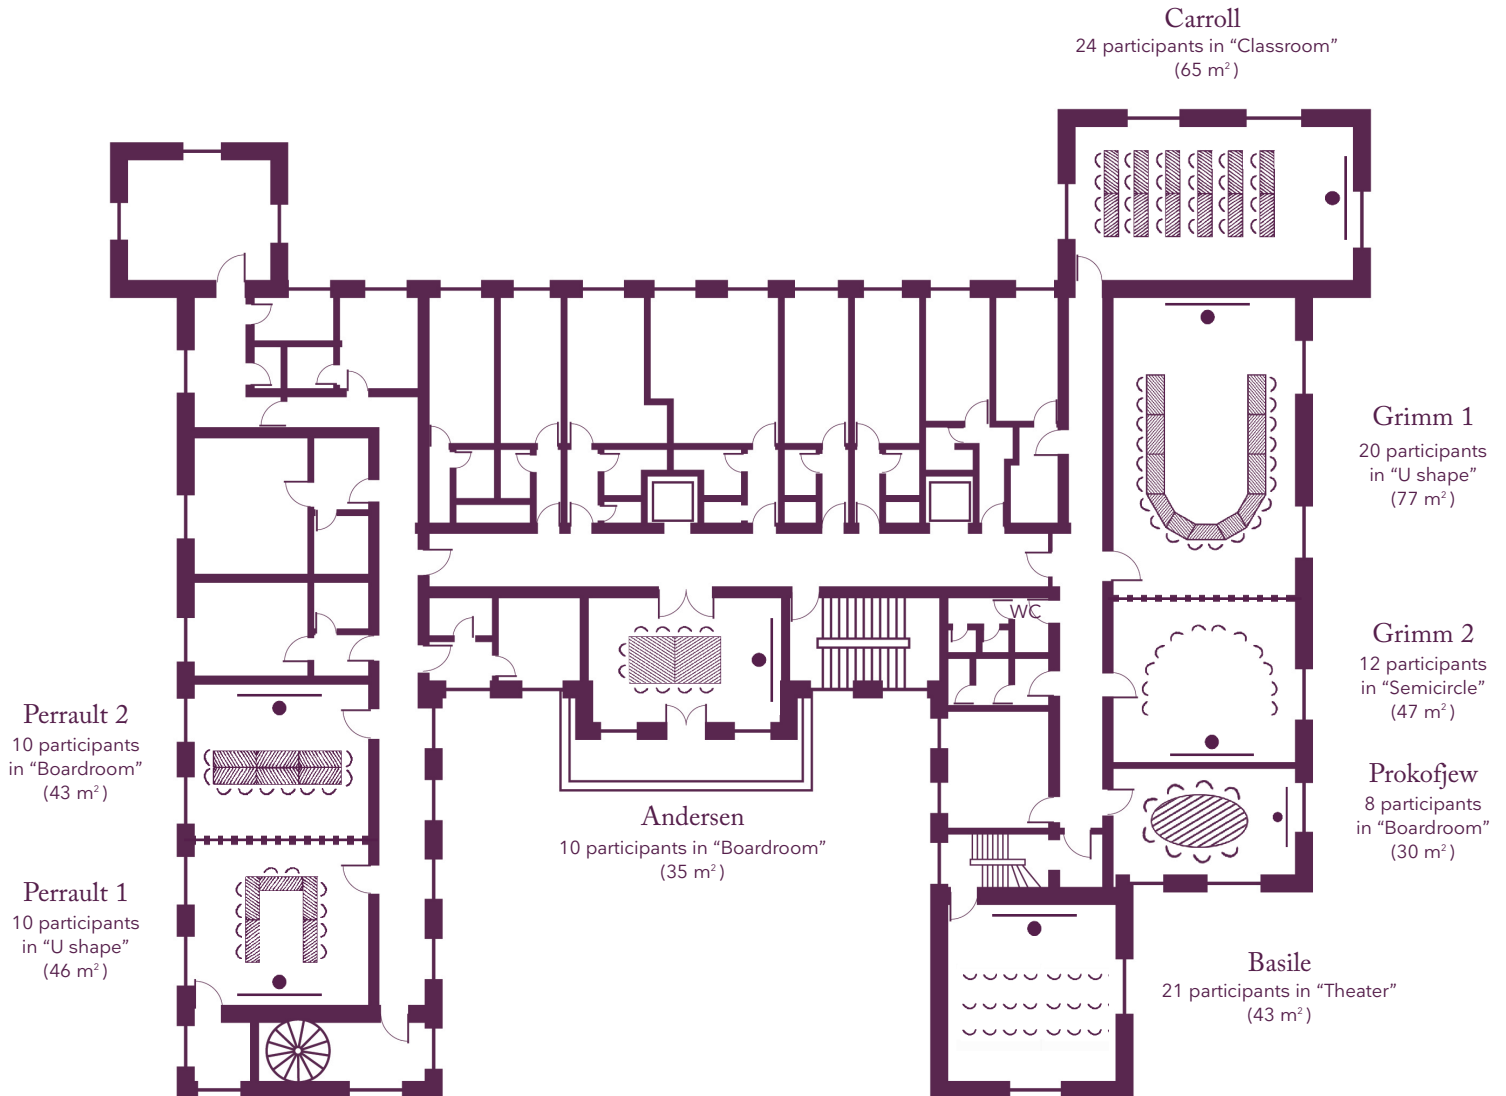

Your meeting rooms

Room layouts adapted to your specific meeting requirements

Castle 1st floor

Your meeting rooms

Room layouts adapted to your specific meeting requirements

Orangerie Ground floor

1st floor

Your meeting rooms

Room layouts adapted to your specific meeting requirements

Remise Ground floor

Byzanz
140 participants in "Blocks /
Clusters"
(194 m²)

1st floor

Your meeting rooms

Room layouts adapted to your specific meeting requirements

Vis à Vis Ground floor