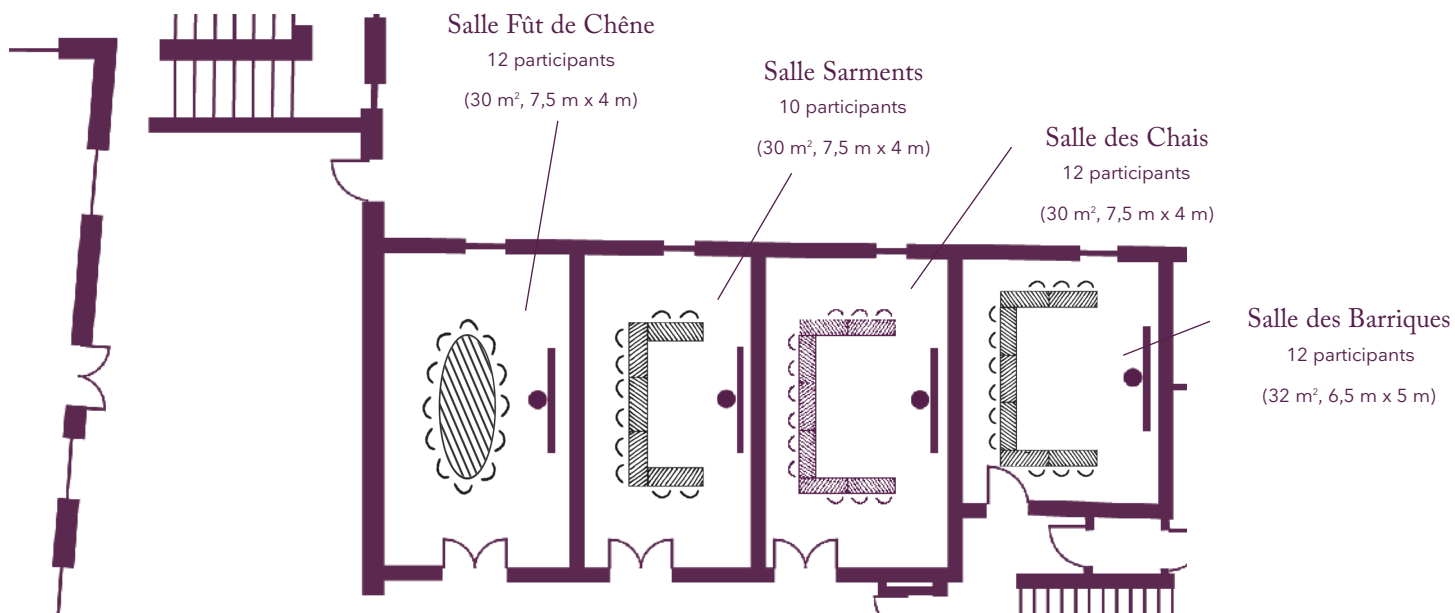

# Your meeting rooms

Room layouts adapted to your specific meeting requirements

## Ground floor

Les Premiers Crus  
32 participants  
(93 m<sup>2</sup>, 8,5 m x 11 m)

Les Appellations  
20 participants  
(60 m<sup>2</sup>, 8,5 m x 7 m)

The home of seminars  
Châteauform'

Les Cépages  
20 participants  
(60 m<sup>2</sup>, 8,5 m x 7 m)

## First floor

Les Vendanges  
12 participants  
(33 m<sup>2</sup>, 6 m x 5,5 m)