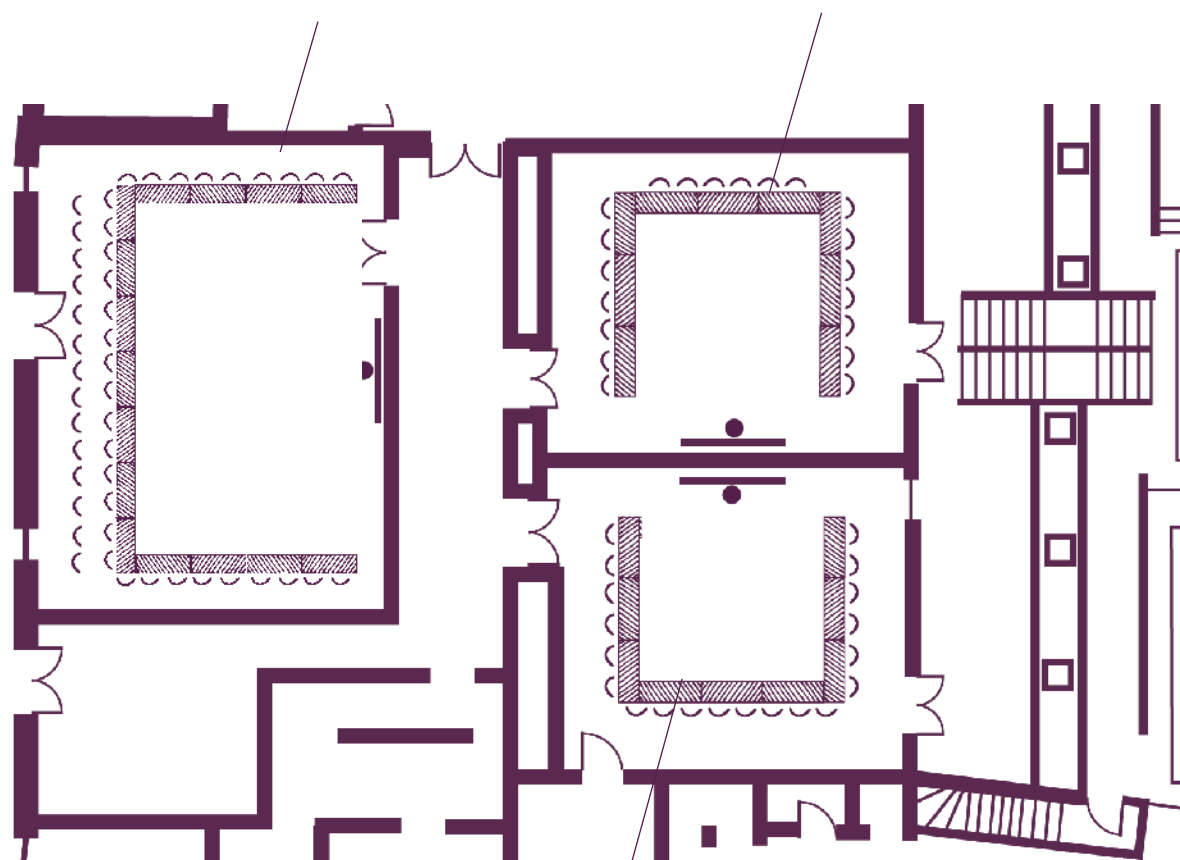

# Your meeting rooms

Room layouts adapted to your specific meeting requirements

## Ground floor

Les Premiers Crus  
32 participants  
(93 m<sup>2</sup>, 8,5 m x 11 m)

Les Appellations  
20 participants  
(60 m<sup>2</sup>, 8,5 m x 7 m)

The home of seminars  
Châteauform'

Les Cépages  
20 participants  
(60 m<sup>2</sup>, 8,5 m x 7 m)

## First floor

Les Vendanges  
12 participants  
(33 m<sup>2</sup>, 6 m x 5,5 m)