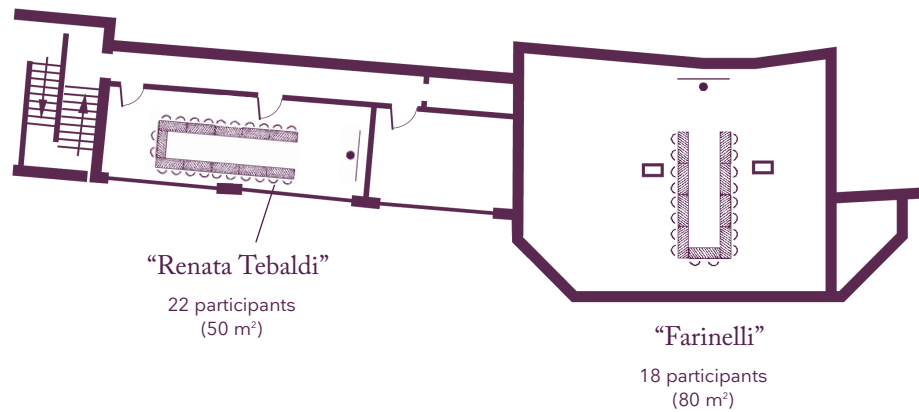

Your meeting rooms

Room layouts adapted to your specific meeting requirements

Il Torchio

Ground floor

First floor

Your meeting rooms

Room layouts adapted to your specific meeting requirements

First floor

Antica Dimora

Casa dei direttori d’orchestra

The home of seminars
Châteauform'

La Villa Gallarati Scotti

Your meeting rooms

Room layouts adapted to your specific meeting requirements

“Simionato”
10 participants
(31 m²)

“Bocelli”
20 participants
(44 m²)

Your meeting rooms

Room layouts adapted to your specific meeting requirements

La Serra
40 participants island set-up
(108 m²; 18 m x 6 m)

La Serra
44 participants double U
(108 m²; 18 m x 6 m)

La Serra
60 participants classroom
(108 m²; 18 m x 6 m)

La Serra
96 participants theater
(108 m²; 18 m x 6 m)