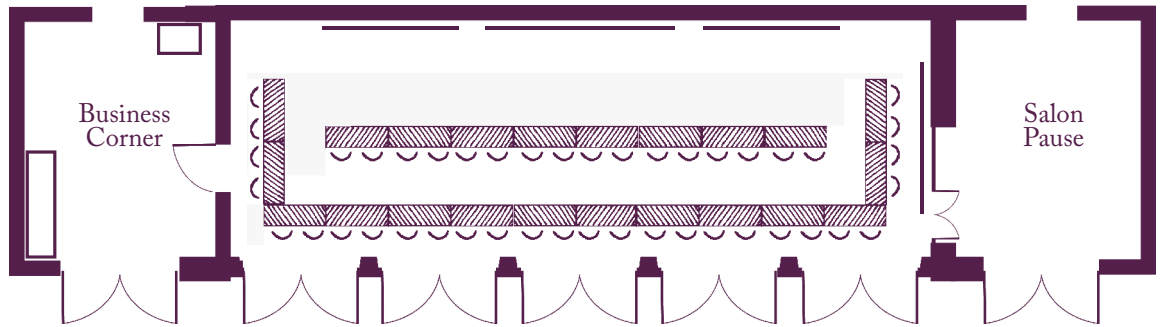

Antica Dimora

Casa dei direttori d’orchestra

The home of seminars
Châteauform'

La Villa Gallarati Scotti

Your meeting rooms

Room layouts adapted to your specific meeting requirements

“Simionato”
10 participants
(31 m²)

“Bocelli”
20 participants
(44 m²)

Your meeting rooms

Room layouts adapted to your specific meeting requirements

La Serra
40 participants island set-up
(108 m²; 18 m x 6 m)

La Serra
44 participants double U
(108 m²; 18 m x 6 m)