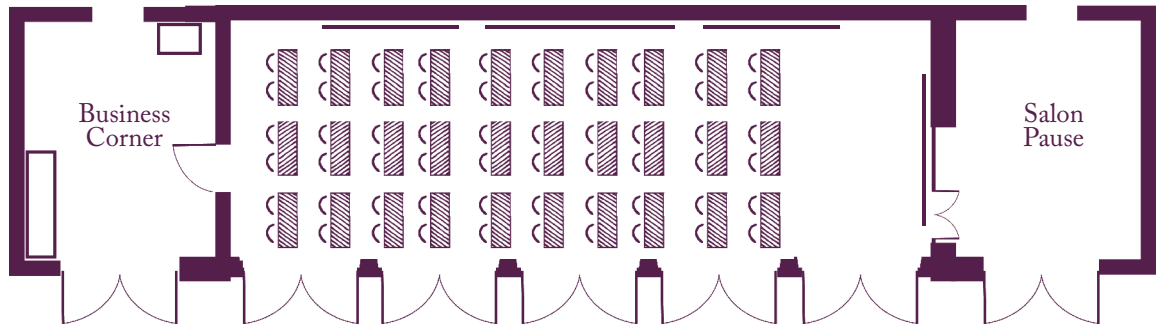

Your meeting rooms

Room layouts adapted to your specific meeting requirements

Il Torchio

Ground floor

First floor

Your meeting rooms

Room layouts adapted to your specific meeting requirements

First floor

Antica Dimora

Casa dei direttori d’orchestra

The home of seminars
Châteauform'

La Villa Gallarati Scotti

Your meeting rooms

Room layouts adapted to your specific meeting requirements

“Simionato”
10 participants
(31 m²)

“Bocelli”
20 participants
(44 m²)

Your meeting rooms

Room layouts adapted to your specific meeting requirements

La Serra
40 participants island set-up
(108 m²; 18 m x 6 m)

La Serra
44 participants double U
(108 m²; 18 m x 6 m)

La Serra
60 participants classroom
(108 m²; 18 m x 6 m)

La Serra
96 participants theater
(108 m²; 18 m x 6 m)