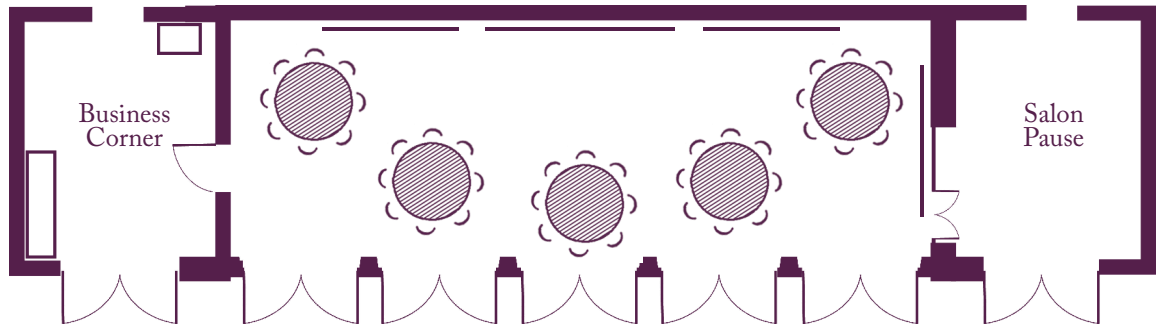

Your meeting rooms

Room layouts adapted to your specific meeting requirements

Il Torchio

Ground floor

First floor

Your meeting rooms

Room layouts adapted to your specific meeting requirements

First floor

Antica Dimora

Casa dei direttori d’orchestra

The home of seminars
Châteauform'

La Villa Gallarati Scotti

Your meeting rooms

Room layouts adapted to your specific meeting requirements

“Simionato”
10 participants
(31 m²)

“Bocelli”
20 participants
(44 m²)

Your meeting rooms

Room layouts adapted to your specific meeting requirements

La Serra
40 participants island set-up
(108 m²; 18 m x 6 m)

La Serra
44 participants double U
(108 m²; 18 m x 6 m)