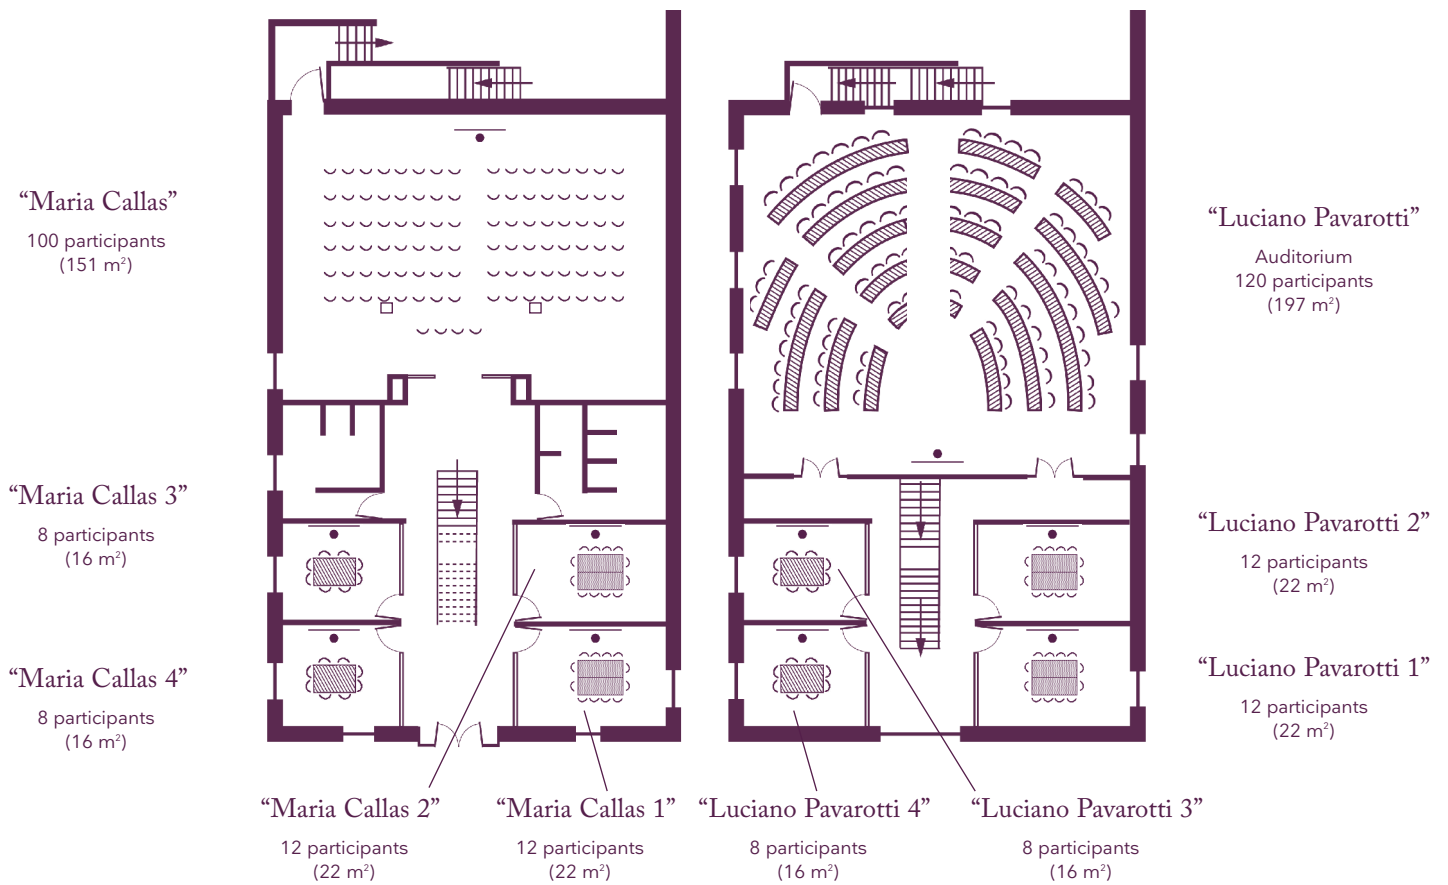

Your meeting rooms

Room layouts adapted to your specific meeting requirements

Il Torchio

Ground floor

First floor

Your meeting rooms

Room layouts adapted to your specific meeting requirements

First floor

Antica Dimora

Casa dei direttori d’orchestra

The home of seminars
Châteauform'

La Villa Gallarati Scotti

Your meeting rooms

Room layouts adapted to your specific meeting requirements

“Simionato”
10 participants
(31 m²)

“Bocelli”
20 participants
(44 m²)

Your meeting rooms

Room layouts adapted to your specific meeting requirements

La Serra
40 participants island set-up
(108 m²; 18 m x 6 m)

La Serra
44 participants double U
(108 m²; 18 m x 6 m)

La Serra
60 participants classroom
(108 m²; 18 m x 6 m)

La Serra
96 participants theater
(108 m²; 18 m x 6 m)