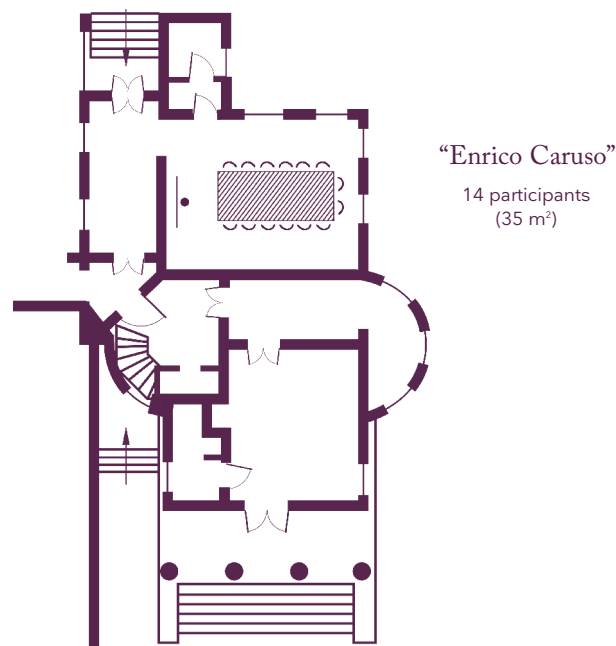

Your meeting rooms

Room layouts adapted to your specific meeting requirements

Il Torchio

Ground floor

First floor

Your meeting rooms

Room layouts adapted to your specific meeting requirements

First floor

Antica Dimora

Casa dei direttori d’orchestra

The home of seminars
Châteauform'

La Villa Gallarati Scotti

Your meeting rooms

Room layouts adapted to your specific meeting requirements

“Simionato”
10 participants
(31 m²)

“Bocelli”
20 participants
(44 m²)

Your meeting rooms

Room layouts adapted to your specific meeting requirements

La Serra
40 participants island set-up
(108 m²; 18 m x 6 m)

La Serra
44 participants double U
(108 m²; 18 m x 6 m)

La Serra
60 participants classroom
(108 m²; 18 m x 6 m)

La Serra
96 participants theater
(108 m²; 18 m x 6 m)