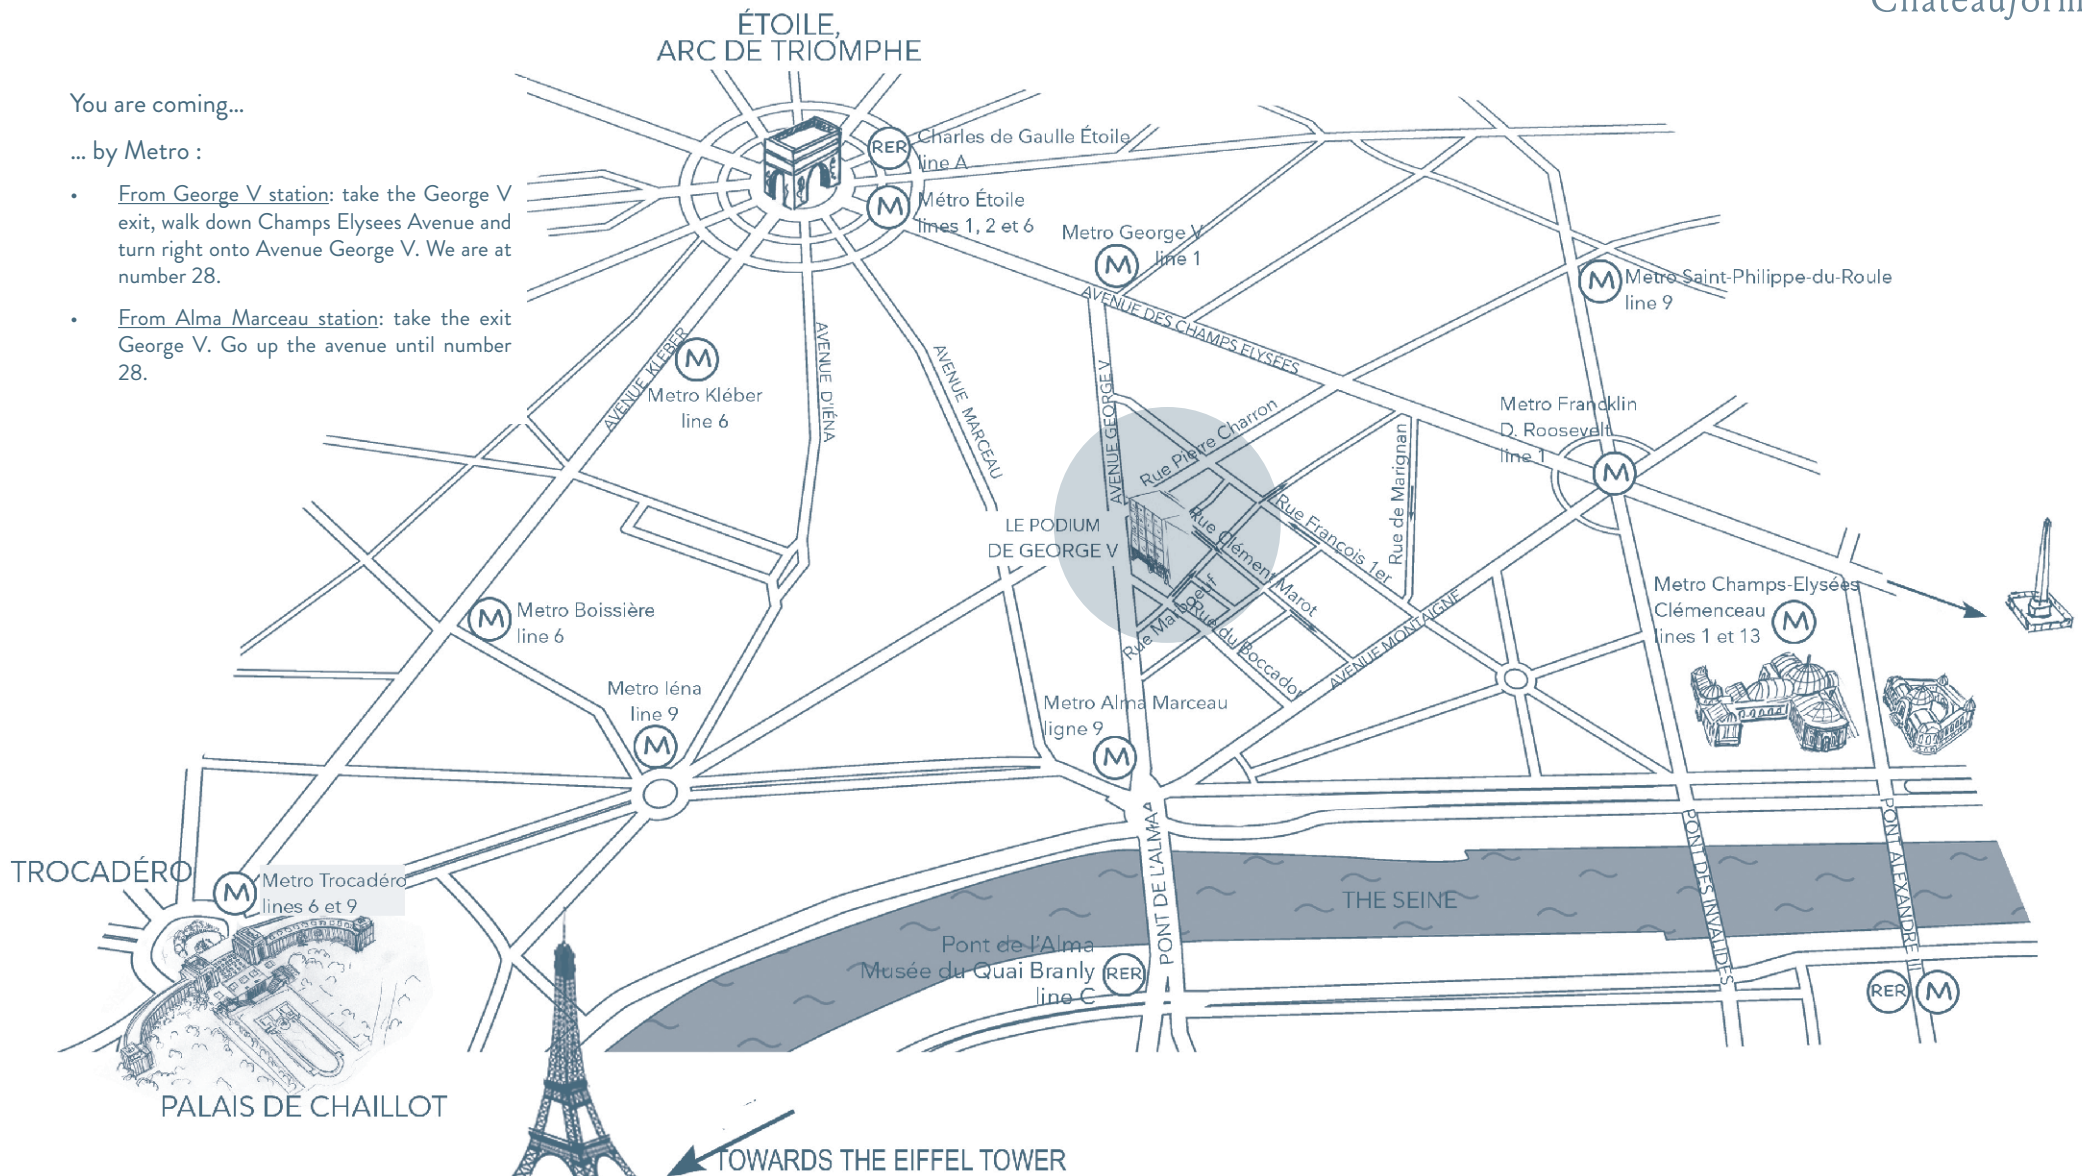

Le 28 George V

28 avenue George V - 75008 Paris - France

EVENT
Châteauform'

You are coming...

... by Metro :

- From George V station: take the George V exit, walk down Champs Elysees Avenue and turn right onto Avenue George V. We are at number 28.
- From Alma Marceau station: take the exit George V. Go up the avenue until number 28.