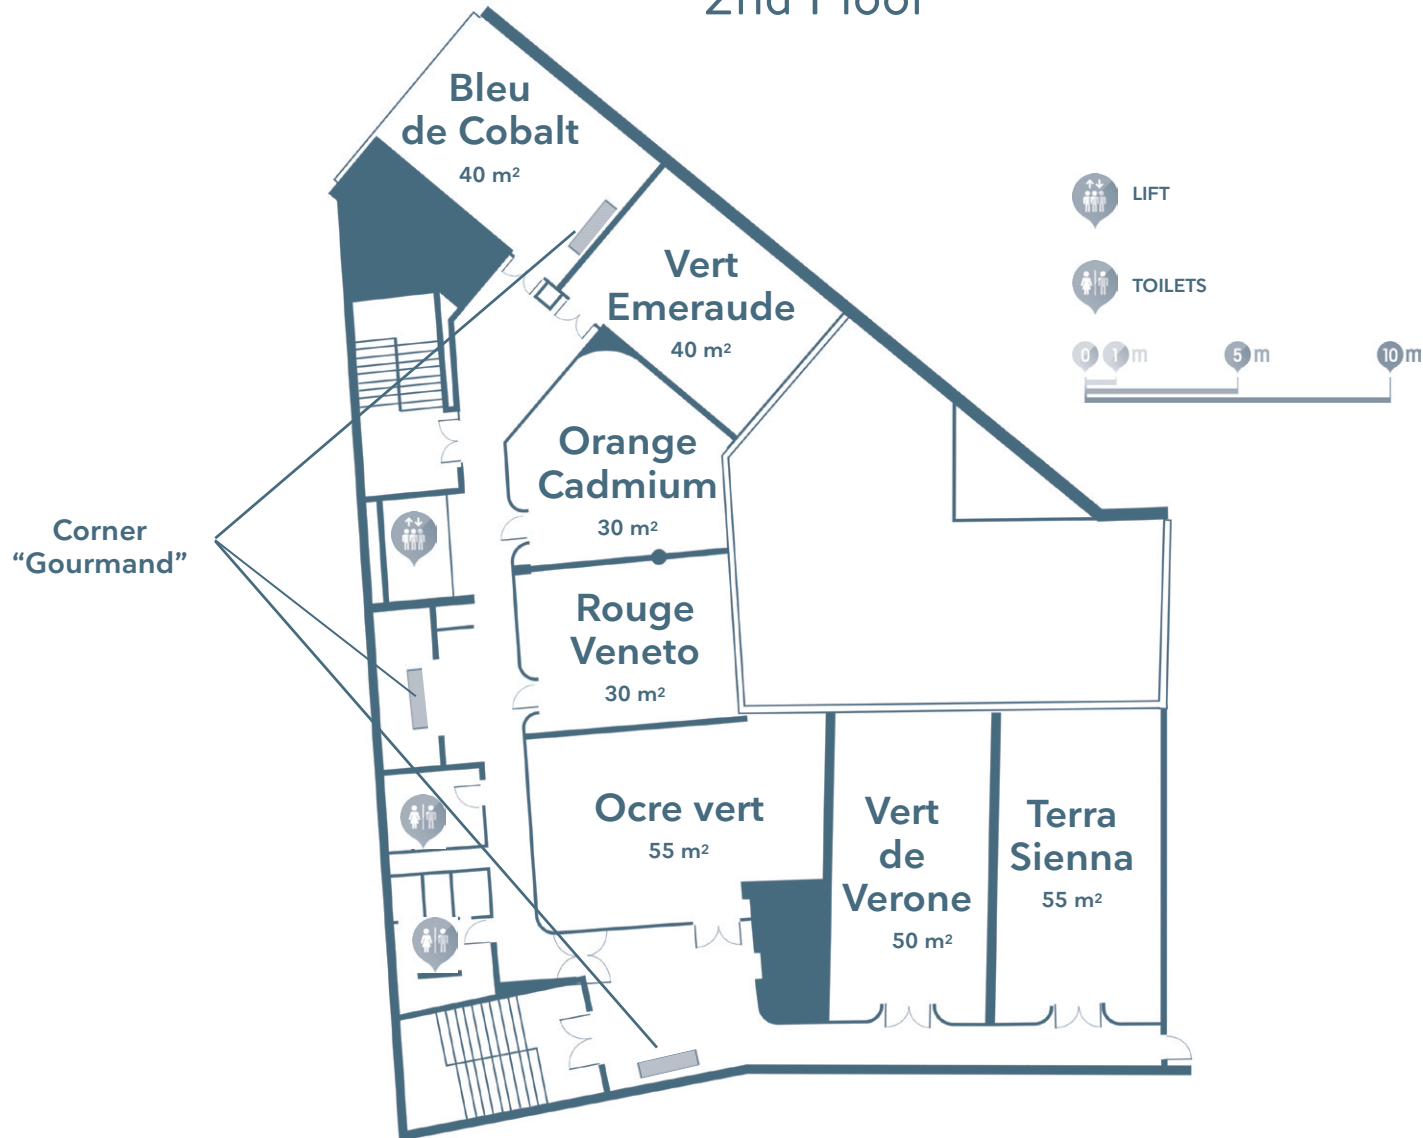

Your meeting rooms at 28 George V

2nd Floor

Your meeting rooms at 28 George V

1st Floor

Your meeting rooms at 28 George V

Ground Floor

- | | | |
|---------------------|-----------|-------------|
| EVENT ROOM | TOILETS | ALARM LOCAL |
| PEDESTRIAN ENTRANCE | LIFT | RECEPTION |
| PRM ENTRANCE | TERRACE | |
| DELIVERY ENTRANCE | WARD ROBE | |

Your meeting rooms at 28 George V

Floor -1

- | | | |
|------------|-----------------------|-------------------|
| EVENT ROOM | STAGE | PRODUCTION OFFICE |
| TOILETS | GOVERNED CENTRAL ROOM | TRANSLATION |
| LIFT | STOCK | |
| CLOAKROOM | SCREEN | |

Your meeting rooms at 28 George V

Floor -2

EVENT
Châteaufarm'