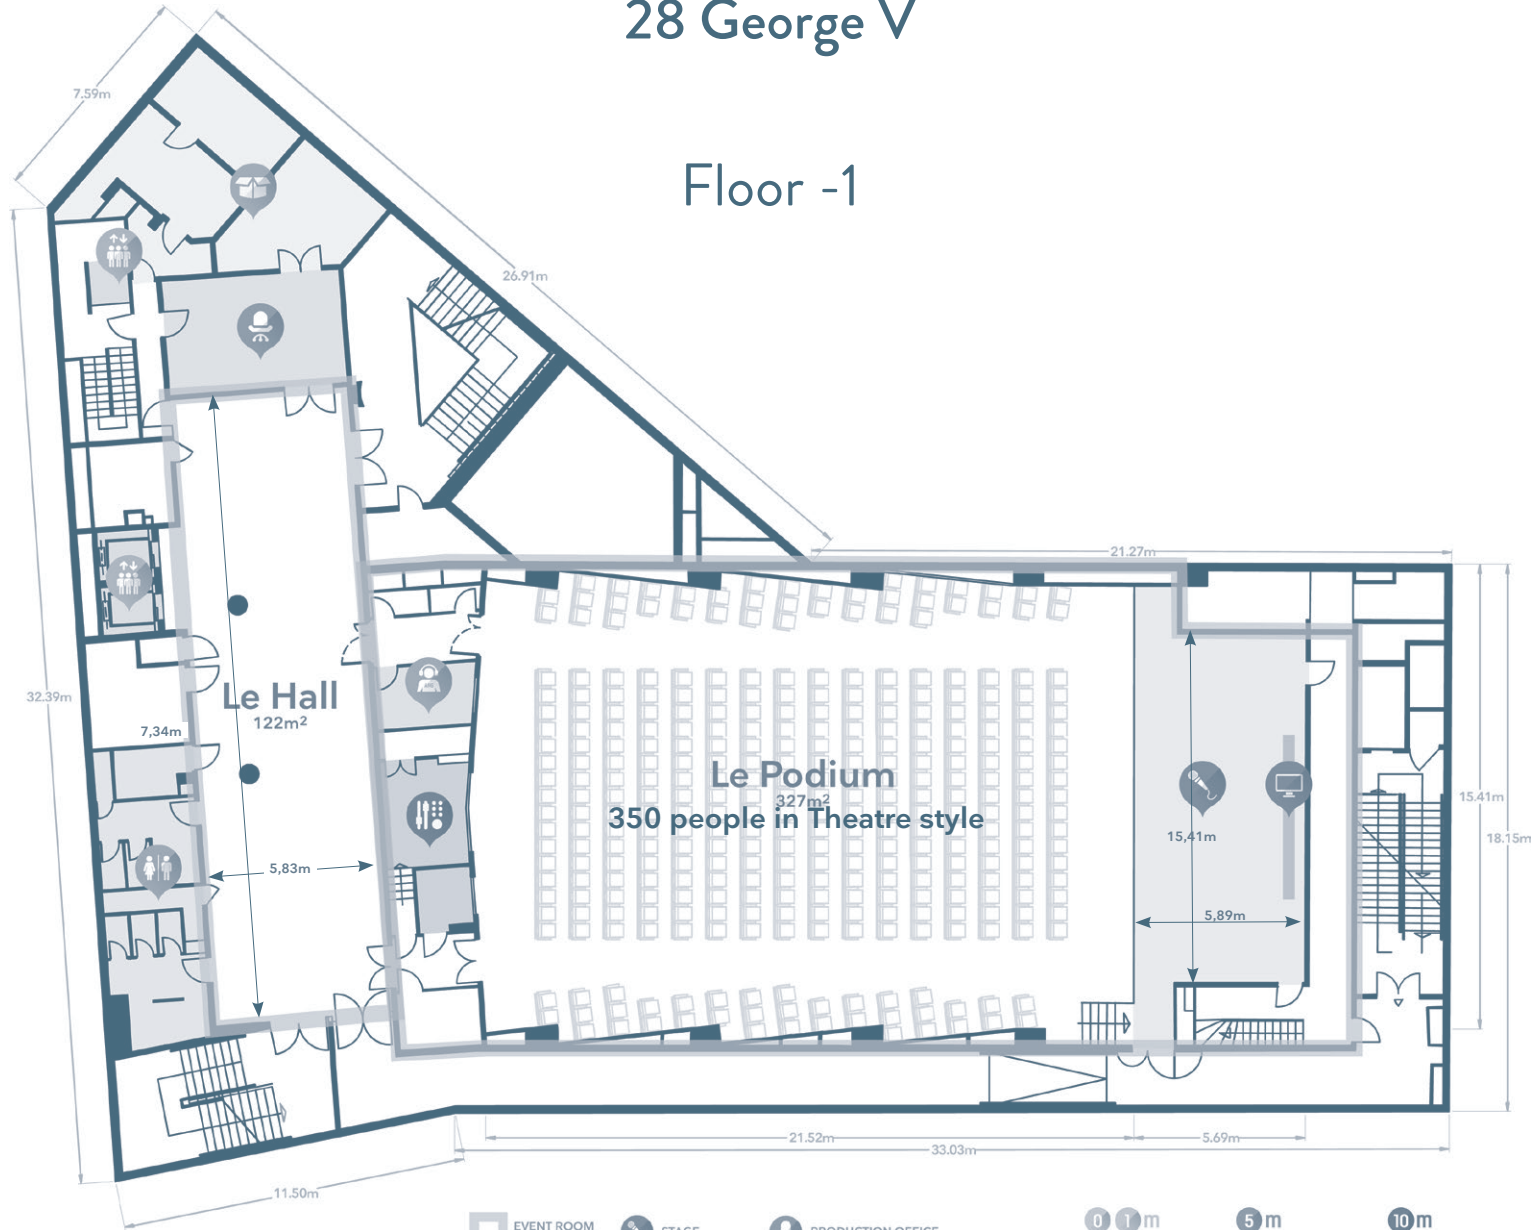

Your meeting rooms at 28 George V

2nd Floor

Your meeting rooms at 28 George V

1st Floor

Your meeting rooms at 28 George V

Ground Floor

- | | | |
|---------------------|-----------|-------------|
| EVENT ROOM | TOILETS | ALARM LOCAL |
| PEDESTRIAN ENTRANCE | LIFT | RECEPTION |
| PRM ENTRANCE | TERRACE | |
| DELIVERY ENTRANCE | WARD ROBE | |

Your meeting rooms at 28 George V

Floor -1

- | | | |
|------------|-----------------------|-------------------|
| EVENT ROOM | STAGE | PRODUCTION OFFICE |
| TOILETS | GOVERNED CENTRAL ROOM | TRANSLATION |
| LIFT | STOCK | |
| CLOAKROOM | SCREEN | |

Your meeting rooms at 28 George V

Floor -2

EVENT
Châteaufarm'