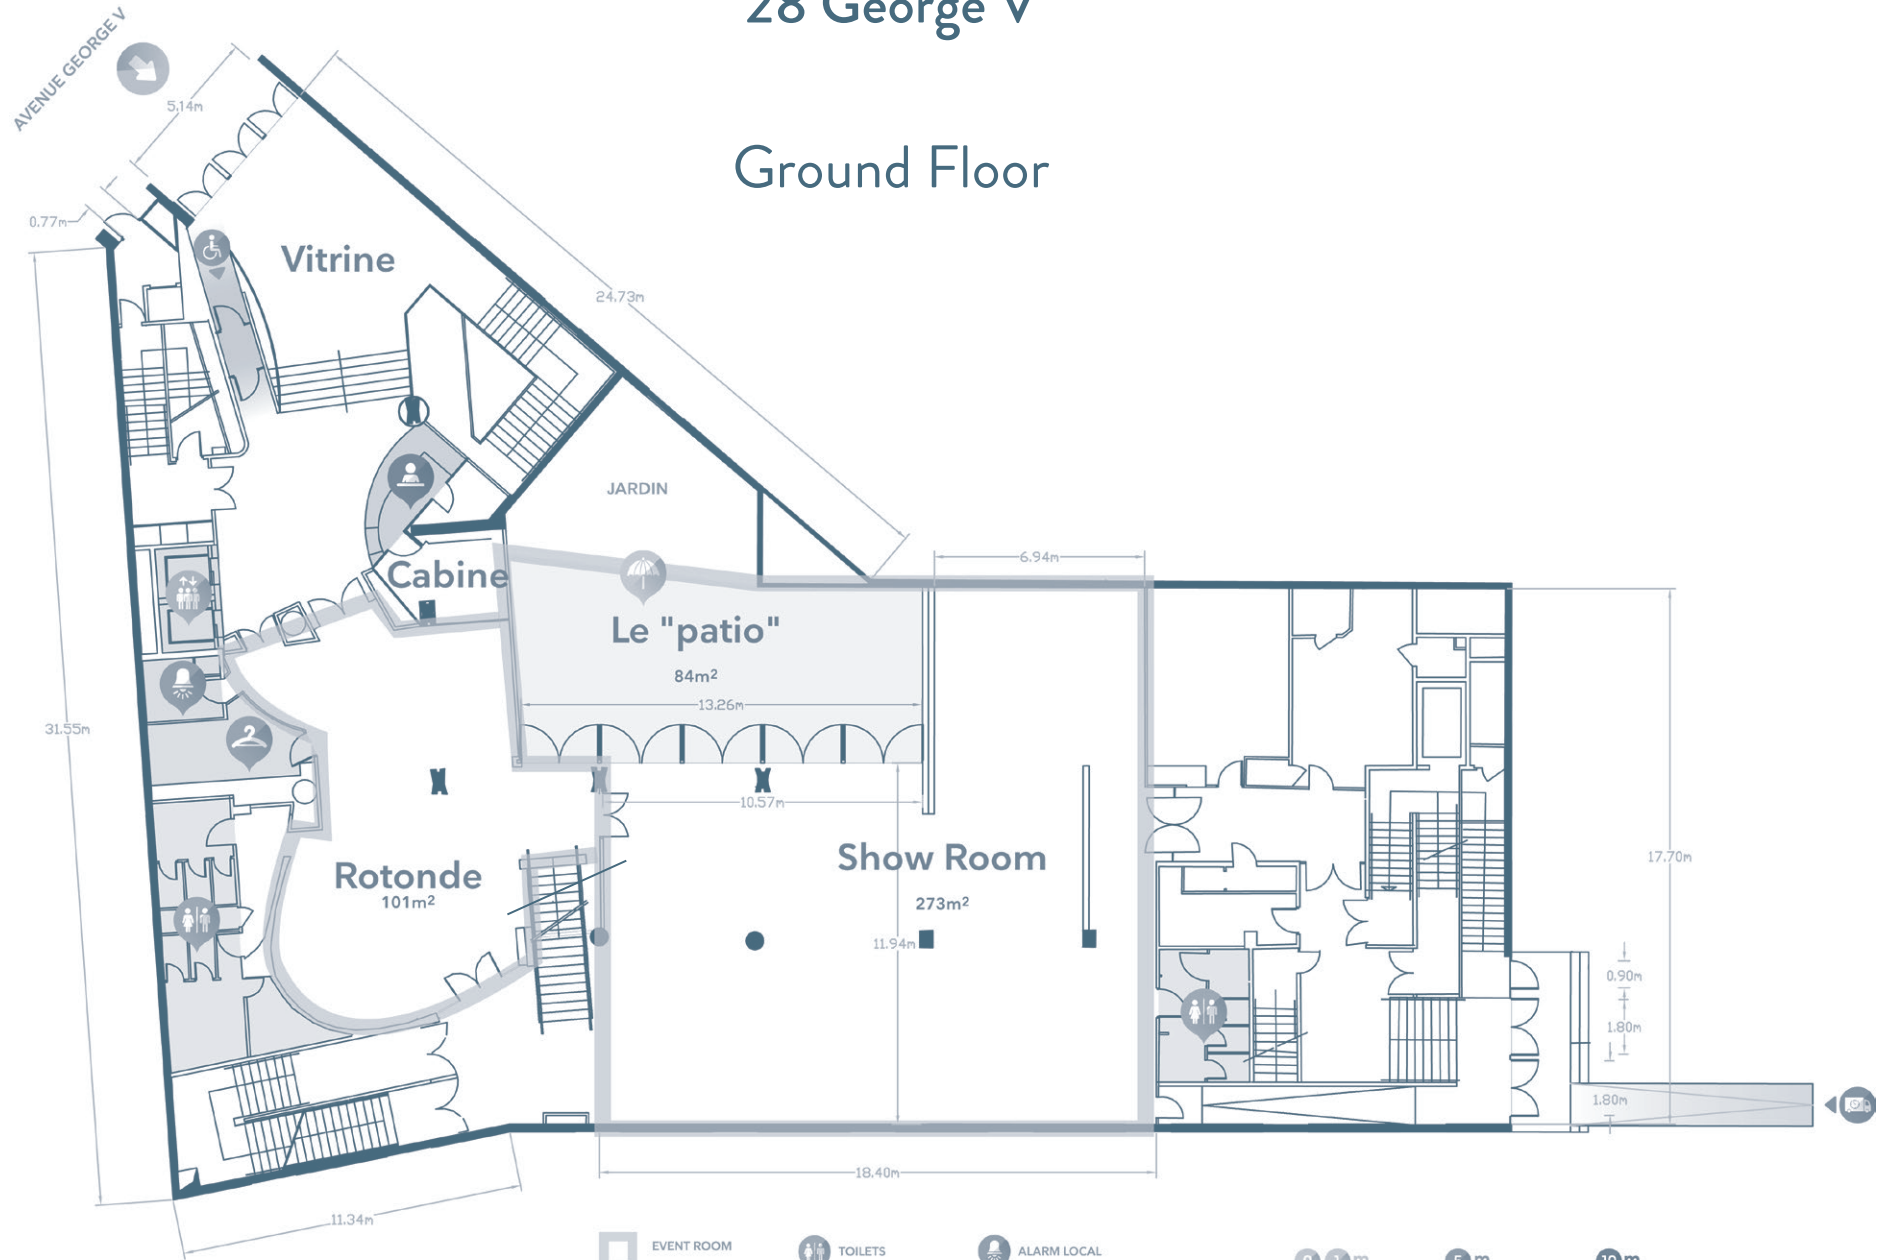

Your meeting rooms at 28 George V

2nd Floor

Your meeting rooms at 28 George V

1st Floor

Your meeting rooms at 28 George V

Ground Floor

- | | | |
|---------------------|-----------|-------------|
| EVENT ROOM | TOILETS | ALARM LOCAL |
| PEDESTRIAN ENTRANCE | LIFT | RECEPTION |
| PRM ENTRANCE | TERRACE | |
| DELIVERY ENTRANCE | WARD ROBE | |

Your meeting rooms at 28 George V

Floor -1

- | | | |
|------------|-----------------------|-------------------|
| EVENT ROOM | STAGE | PRODUCTION OFFICE |
| TOILETS | GOVERNED CENTRAL ROOM | TRANSLATION |
| LIFT | STOCK | |
| CLOAKROOM | SCREEN | |

Your meeting rooms at 28 George V

Floor -2

EVENT
Châteaufarm'