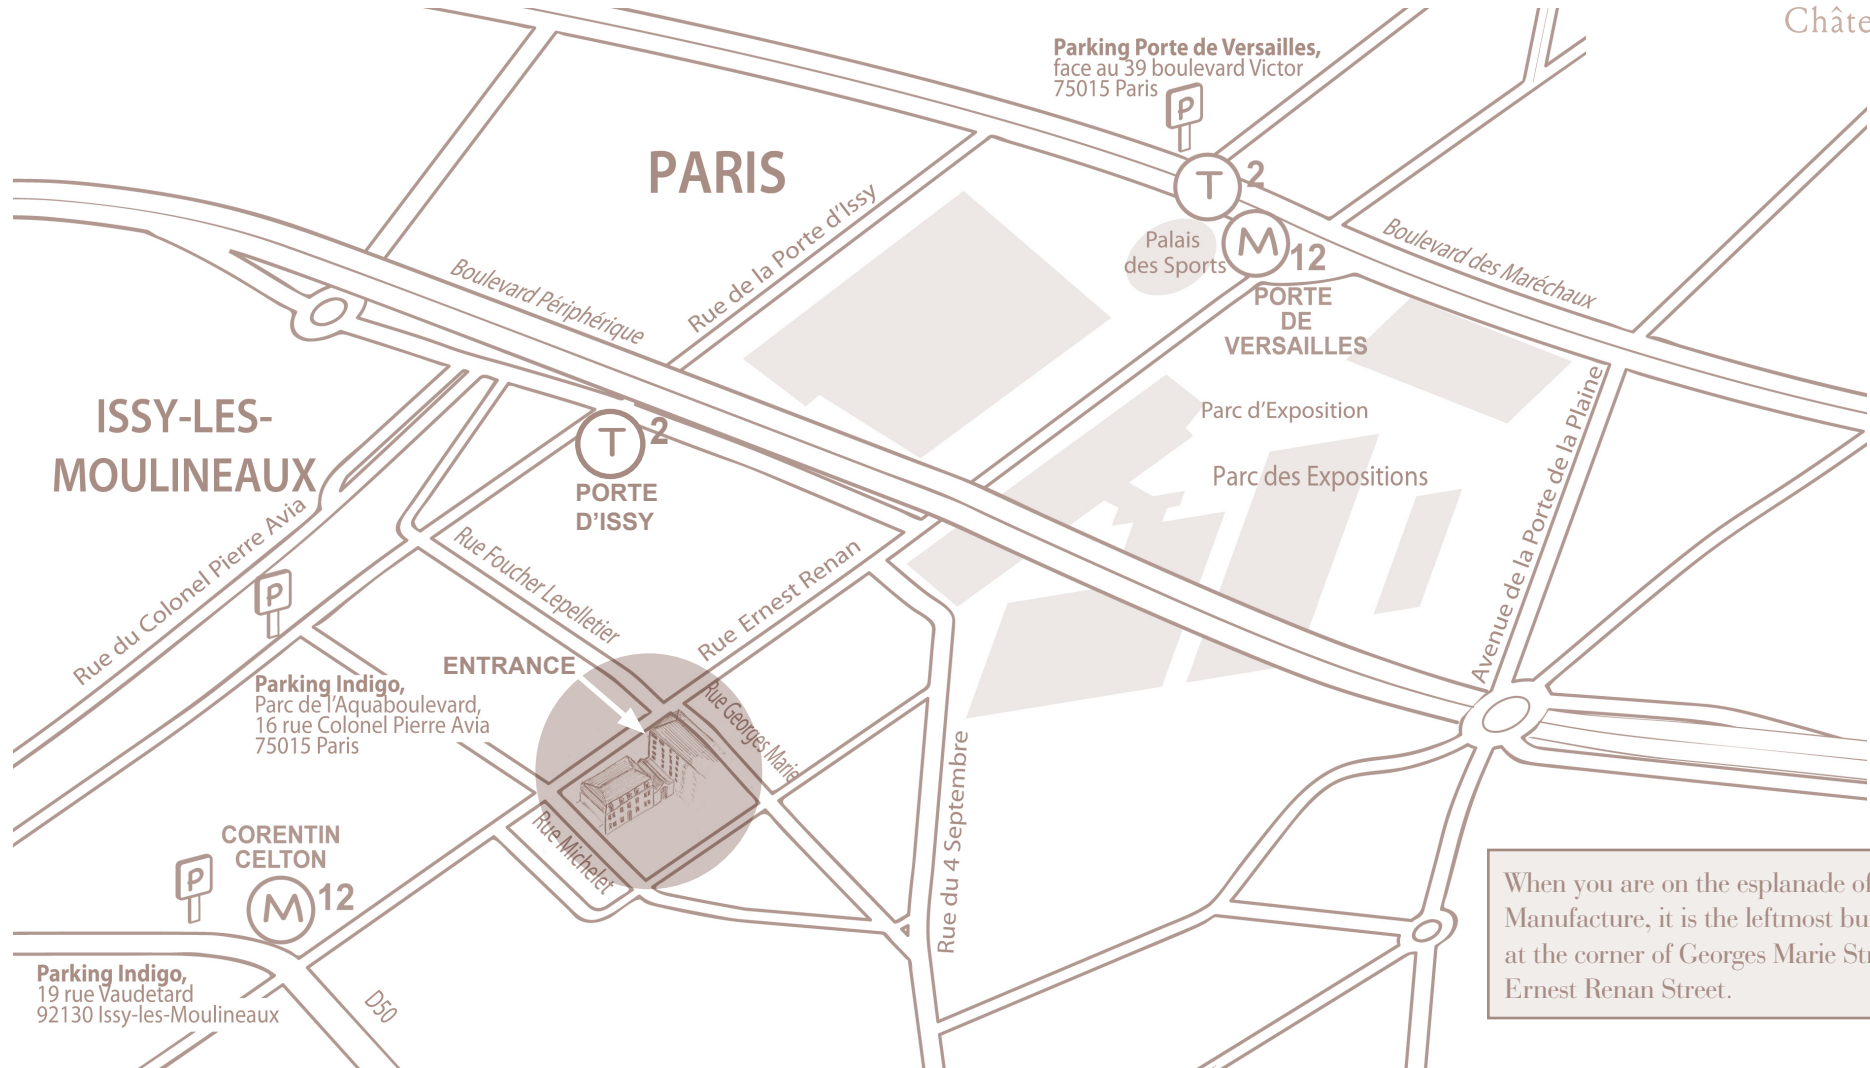

Châteauform' City La Manufacture

15 bis rue Ernest Renan - 92130 Issy-les-Moulineaux

Tel : +33 1 80 80 33 80

When you are on the esplanade of the Manufacture, it is the leftmost building at the corner of Georges Marie Street and Ernest Renan Street.

You come in...

- **Metro**

Line 12: Direction Mairie d'Issy
Stop Porte de Versailles or
Corentin Celton

- **Tramway**

Line T2: Station Porte de Versailles

- **Car**

- Parking Indigo, Parc de l'Aquaboulevard, 16 rue Colonel Pierre Avia 75015 Paris (750 m walk)
- Parking Indigo, 19 rue Vaudetard 92130 Issy-les-Moulineaux (550 m walk)
- Parking Porte de Versailles, face au 39 boulevard Victor 75015 Paris (800 m walk)
- We also propose a private parking (15€ per day) - more information by phone or at the house reception.