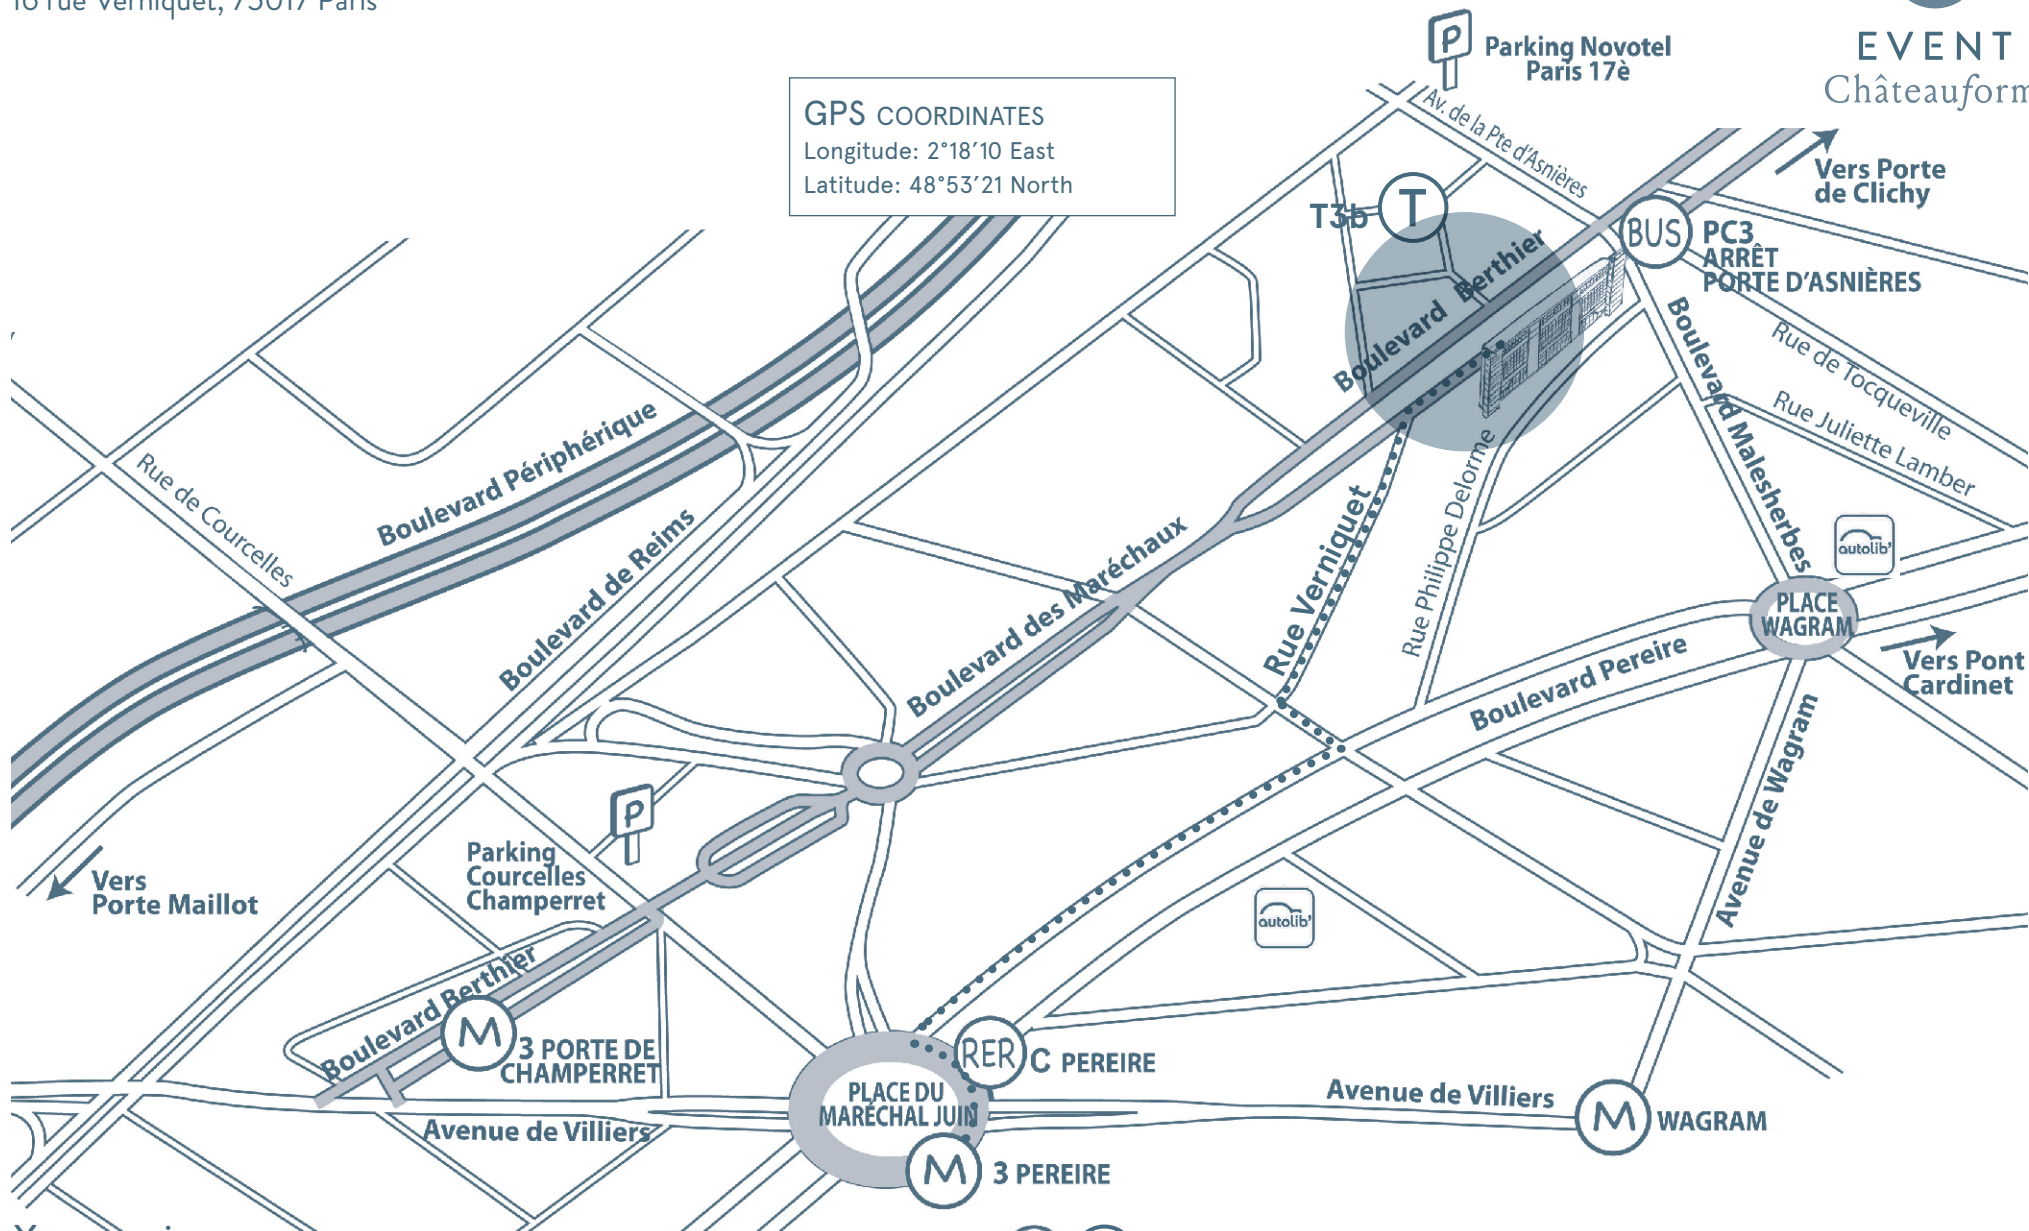

Châteaumont' le Metropolitan

16 rue Verniquet, 75017 Paris

EVENT
Châteaumont'

GPS COORDINATES
Longitude: 2°18'10 East
Latitude: 48°53'21 North

You come in ...

- Metro and RER  
Line 3
RER C
Pereire Station - 5 min walk

- Bus and Tramway  
Bus PC3 (in front of the Metropolitan), stop «Porte d'Asnières»
Tram T3b, stop «Porte d'Asnières - Marguerite Long»

- Velib' Station and Autolib' Station
About 5 min walk
- Car
Parking Novotel and Parking Courcelles