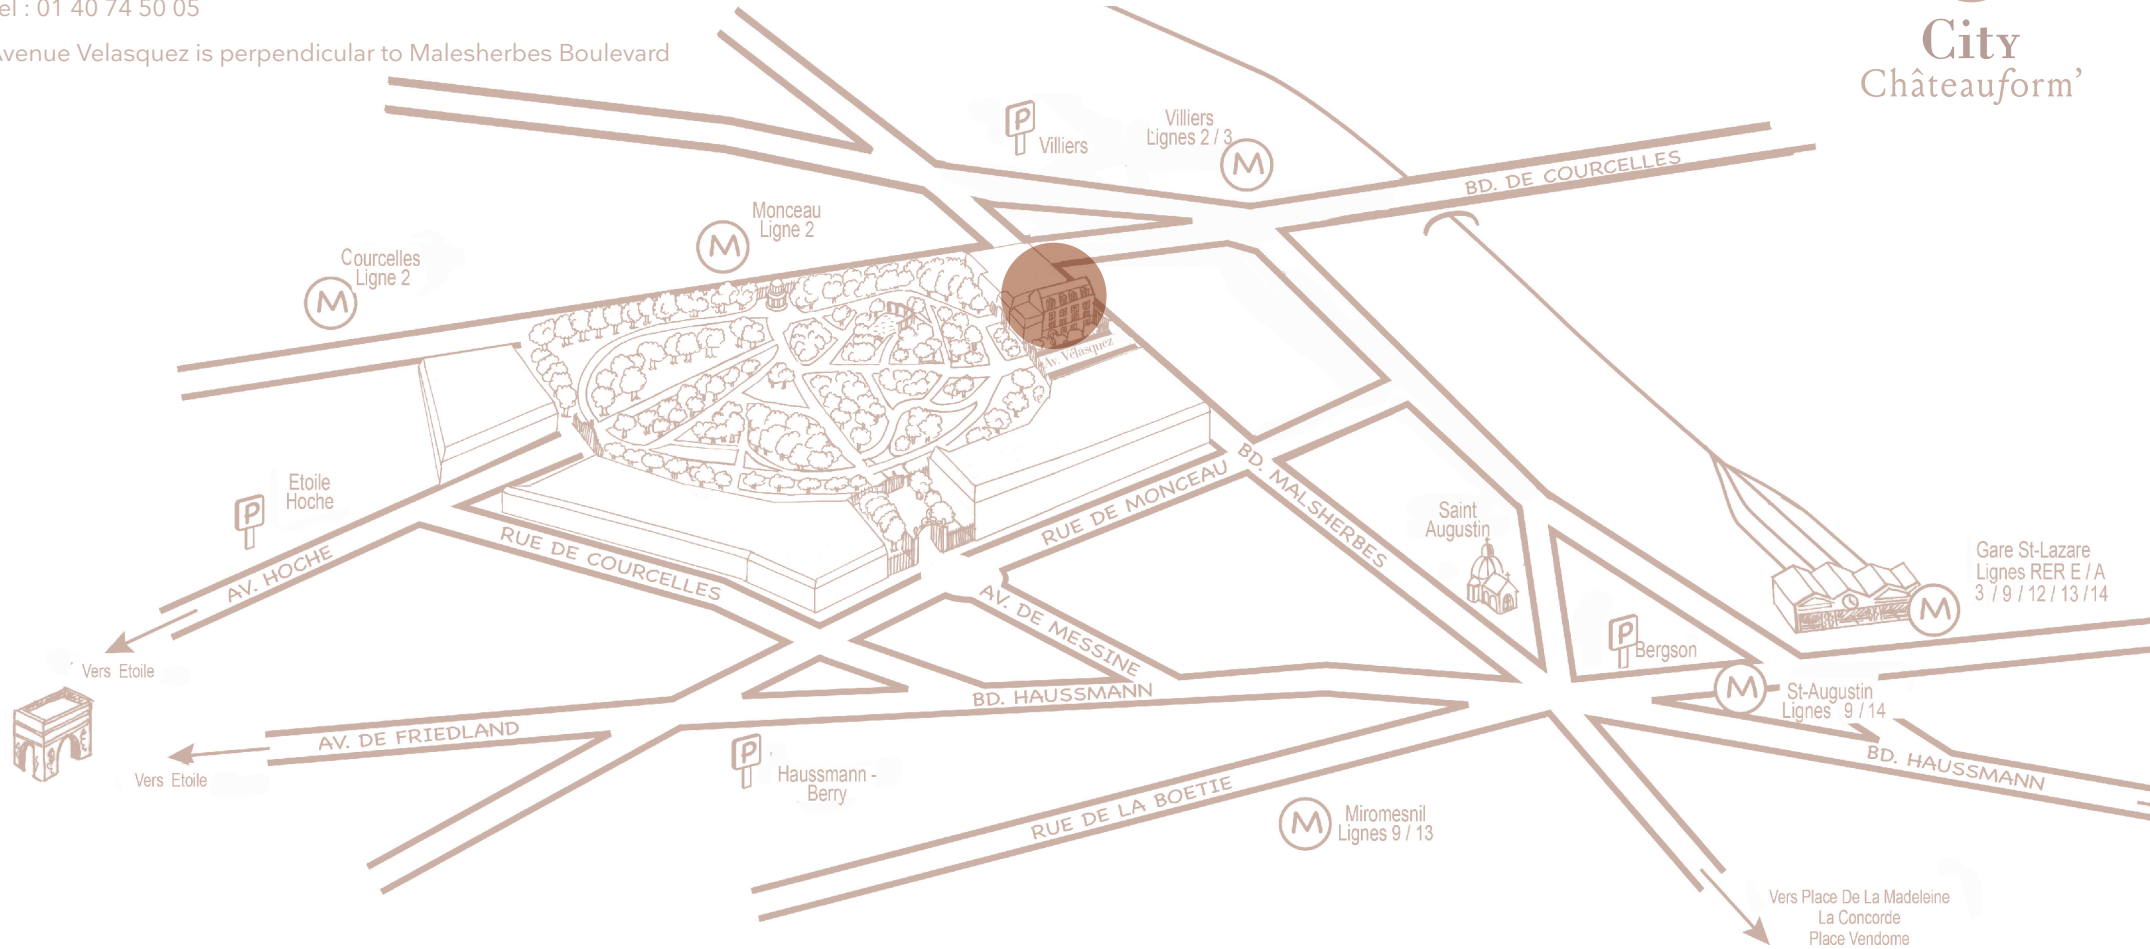

# Châteauform' City Monceau Vélasquez

2 avenue Vélasquez - 75008 Paris  
Tel : 01 40 74 50 05

Avenue Velasquez is perpendicular to Malesherbes Boulevard

## You come in ...

### • Métro and RER

- Stop Villiers (line 2/3)
- Stop Monceau (line 2)
- Stop Miromesnil (line 9/13)
- Stop Gare Saint-Lazare (RER E, RER A, line 3/9/12/13/14)
- Stop Saint-Augustin (line 2/3)

### • Car

- Parking Indigo Villiers - 14 Avenue de Villiers, 75017 Paris
- Parking Indigo Bergson - 15 rue de Laborde, 75008 Paris
- Parking Indigo Hoche - 18 avenue Hoche, 75008 Paris
- Parking Saemes Haussmann Berri - 155 Boulevard Haussmann, 75008 Paris