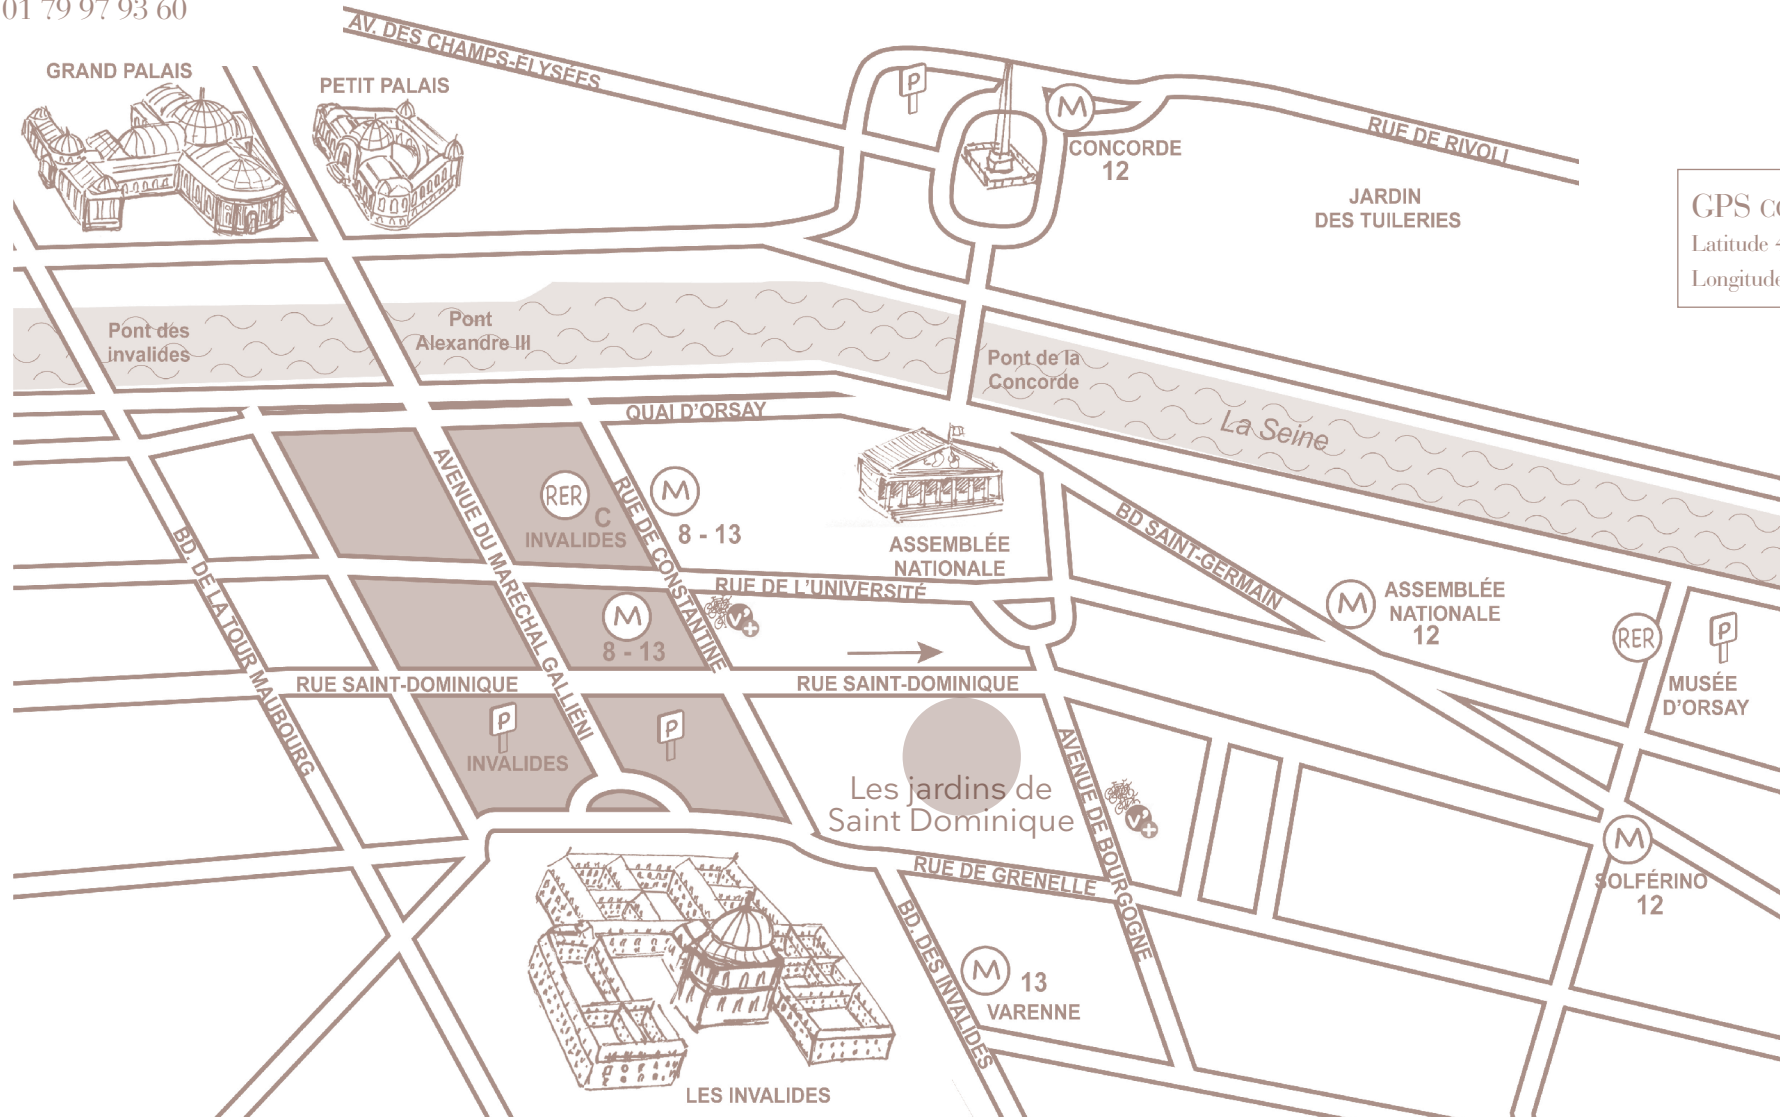

# Châteauform' City Les jardins de Saint-Dominique

49-51 rue de Saint-Dominique - 75007 Paris

Tel : 01 79 97 93 60

GPS COORDINATES  
Latitude 48° 51' 35" North  
Longitude 2° 18' 59" East

## You are coming by ...

- Metro (M)
  - Line 8: Invalides
  - Line 12: Assemblée Nationale
  - Line 13: Invalides
  - Line 13: Varenne
- RER (RER)
  - RER C : Invalides
- Car
  - Parking Invalides - 23 Rue de Constantine
  - Parking Vinci Park Services - 35 Rue Fabert