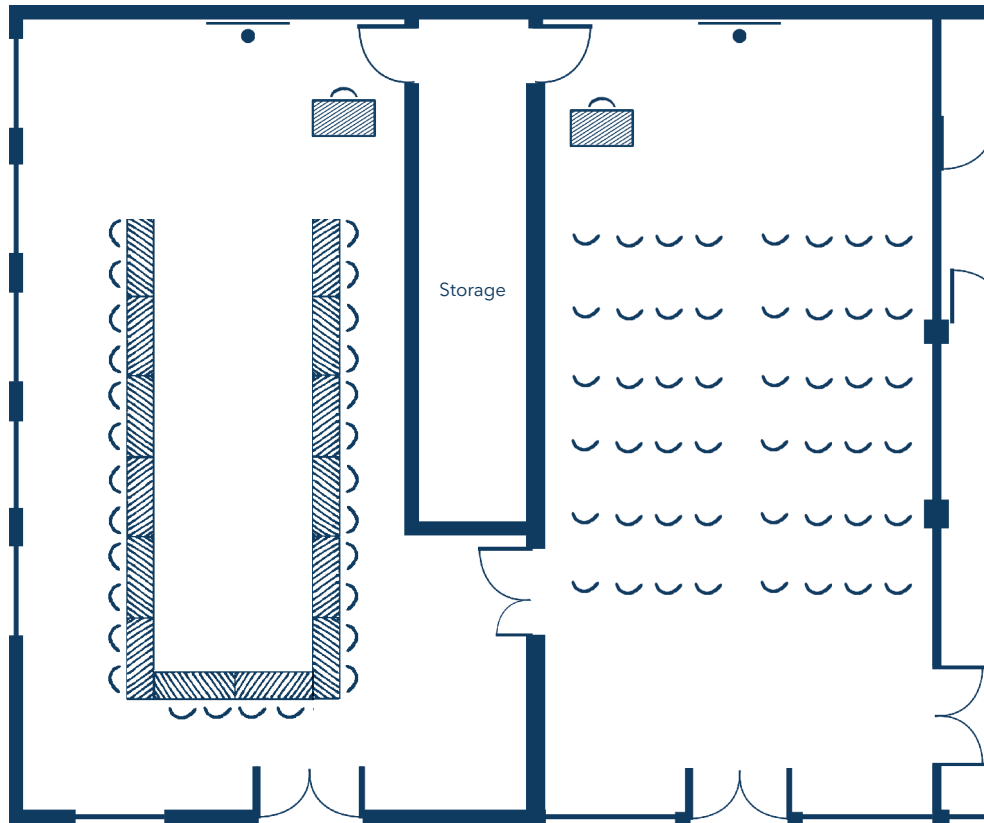

Le circuit
de Monza

30 participants in "Theatre"
(49 m², 11 m x 4,85 m)

Le circuit
de Monza

24 participants in "Classroom"
(49 m², 11 m x 4,85 m)

Your meeting rooms Club House

Room layouts adapted to your specific meeting requirements

Open d'Australie

28 participants in "U"
(94,50 m², 7 m x 13,50 m)

Roland Garros

50 participants in "Theatre"
(87 m², 6,65 m x 13,50 m)

Grand Prix de Spa 1

280 participants in "Theatre"
(250 m², 12,37 m x 20,20 m)