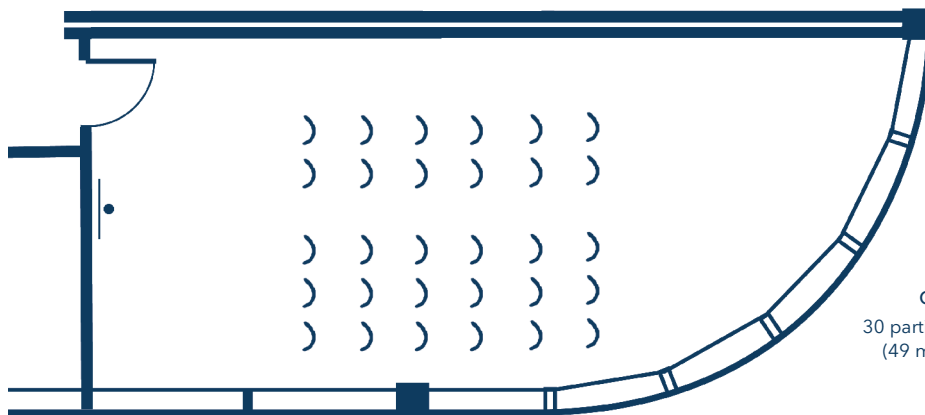

Le Grand Prix
de Barhein

10 participants in "Conference"
(15 m², 3,35 m x 5 m)

Le speedway
d'Indianapolis

10 participants in "Conference"
(15 m², 3,35 m x 4,90 m)

Le circuit
d'Hockenheim

18 participants in "Conference"
(26 m², 3,25 m x 8 m)

Le circuit
de Monza

30 participants in "Theatre"
(49 m², 11 m x 4,85 m)

Le circuit
de Monza

24 participants in "Classroom"
(49 m², 11 m x 4,85 m)

Your meeting rooms Club House

Room layouts adapted to your specific meeting requirements