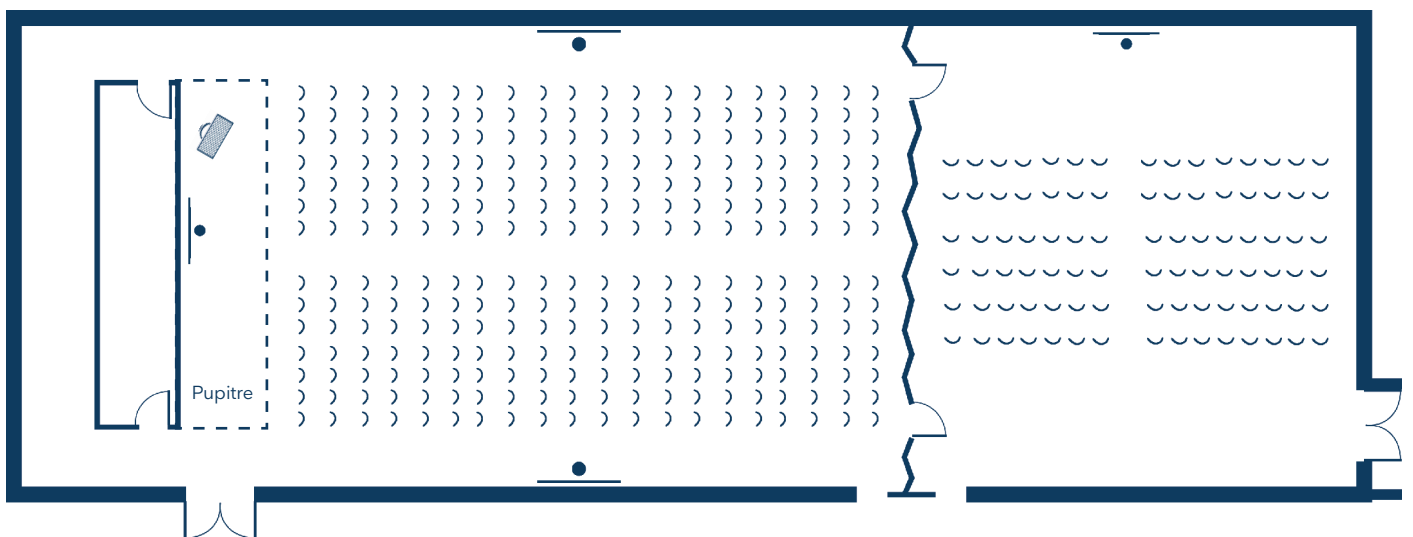

Grand Prix de Spa 1

280 participants in "Theatre"
(250 m², 12,37 m x 20,20 m)

Grand Prix de Spa 2

90 participants in "Theatre"
(150 m², 12,37 m x 12,3 m)