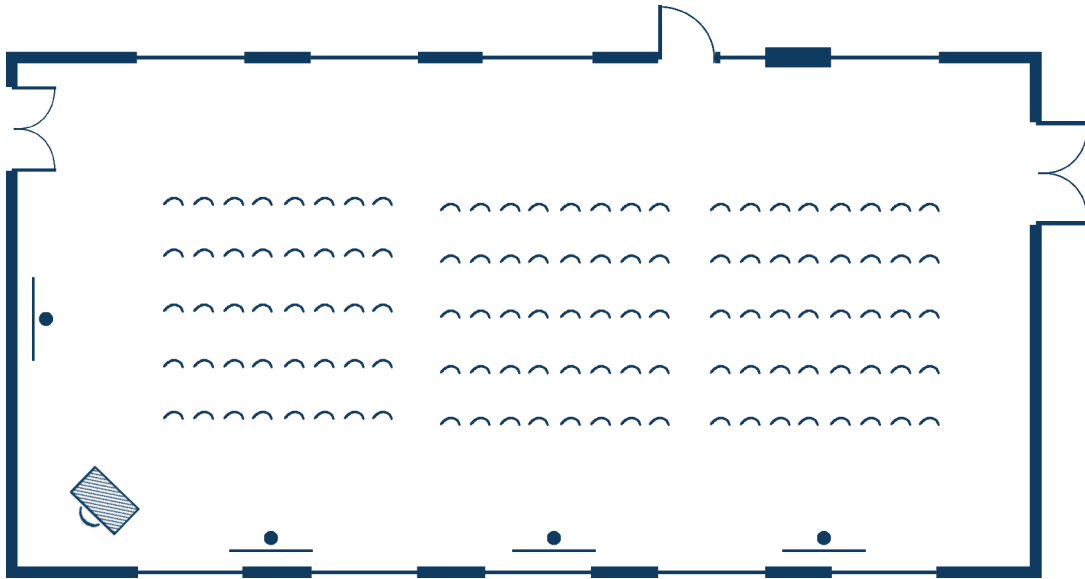

Le circuit
de Monza

30 participants in "Theatre"
(49 m², 11 m x 4,85 m)

Le circuit
de Monza

24 participants in "Classroom"
(49 m², 11 m x 4,85 m)

Your meeting rooms Club House

Room layouts adapted to your specific meeting requirements

Open d'Australie

28 participants in "U"
(94,50 m², 7 m x 13,50 m)

Roland Garros

50 participants in "Theatre"
(87 m², 6,65 m x 13,50 m)

Grand Prix de Spa 1

280 participants in "Theatre"
(250 m², 12,37 m x 20,20 m)

Grand Prix de Spa 2

90 participants in "Theatre"
(150 m², 12,37 m x 12,3 m)

Your meeting rooms

Room layouts adapted to your specific meeting requirements

Tour de France

120 participants in "Theatre"
(150 m², 8,50 m x 17 m)