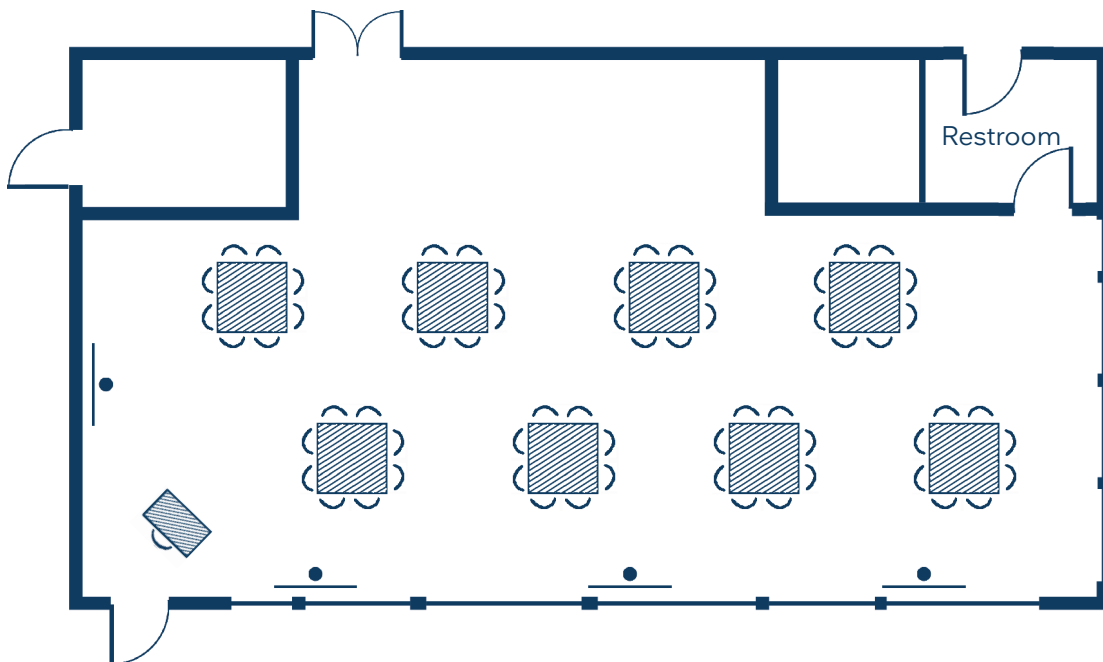

Le circuit
de Monza

30 participants in "Theatre"
(49 m², 11 m x 4,85 m)

Le circuit
de Monza

24 participants in "Classroom"
(49 m², 11 m x 4,85 m)

Your meeting rooms Club House

Room layouts adapted to your specific meeting requirements

Open d'Australie

28 participants in "U"
(94,50 m², 7 m x 13,50 m)

Roland Garros

50 participants in "Theatre"
(87 m², 6,65 m x 13,50 m)

Grand Prix de Spa 1

280 participants in "Theatre"
(250 m², 12,37 m x 20,20 m)

Grand Prix de Spa 2

90 participants in "Theatre"
(150 m², 12,37 m x 12,3 m)

Your meeting rooms

Room layouts adapted to your specific meeting requirements

Tour de France

120 participants in "Theatre"
(150 m², 8,50 m x 17 m)

Tournois des 6 Nations

64 participants in "Islets"
(120 m², 8,50 m x 17 m)