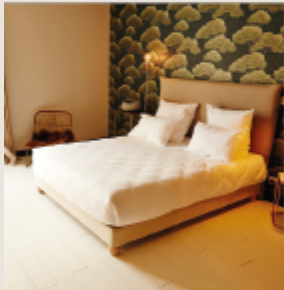

158 bedrooms

18 meeting rooms

Conference venue map > 

My advisor :  +33 1 30 28 69 69

Printed from the website www.chateaufort.com - All rights reserved 2015 - Info and photographs are not contractual

Unusual venues, large and flexible like universities, to welcome your conferences, seminars and training courses for your junior management teams