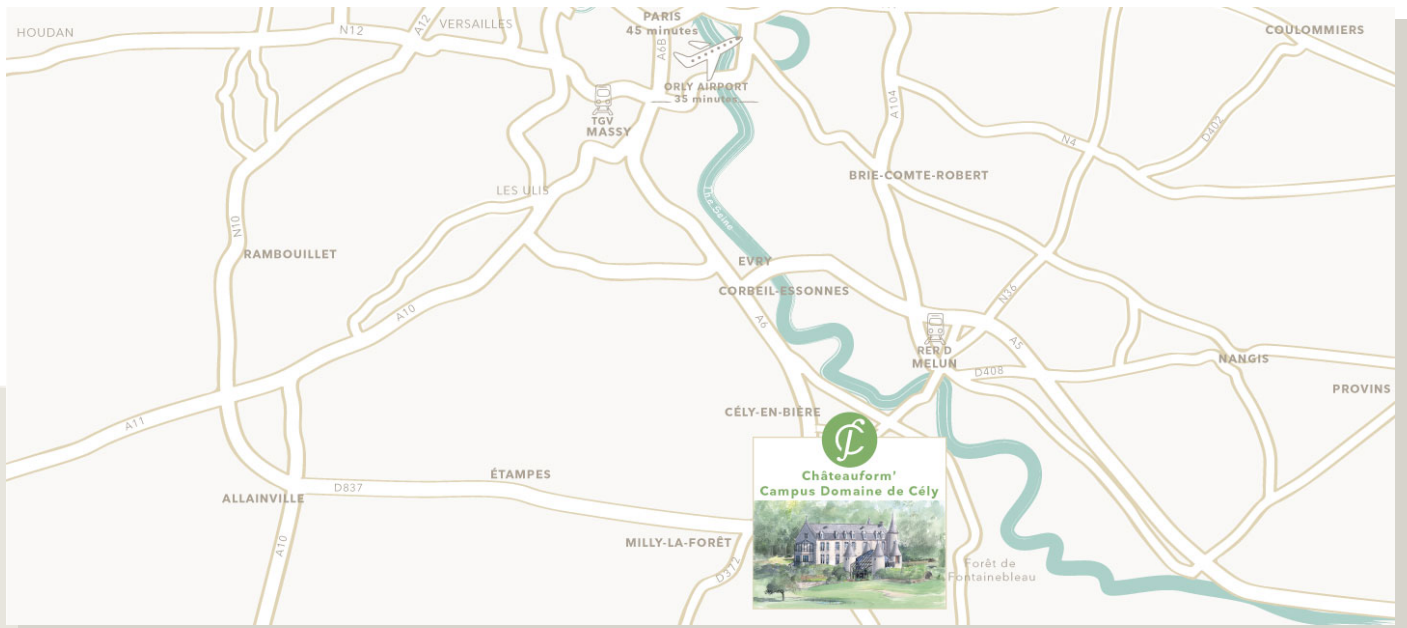

Focus on ... Getting there

By car
35 mins from Orly Airport and 40
mins from Paris

By train
30 minutes from Massy TGV station
40 minutes from Marne-la-Vallée
TGV station
20 minutes from Melun RER station
(25 minutes by train from the Gare de
Lyon)

By plane
Just 35 minutes from Orly and less
than an hour from Roissy

Campus
Châteaufort
Campus de Cély

Address
Campus de Cély
2A Route de Saint-Germain
77930 Cély-en-Bière

Download the
map